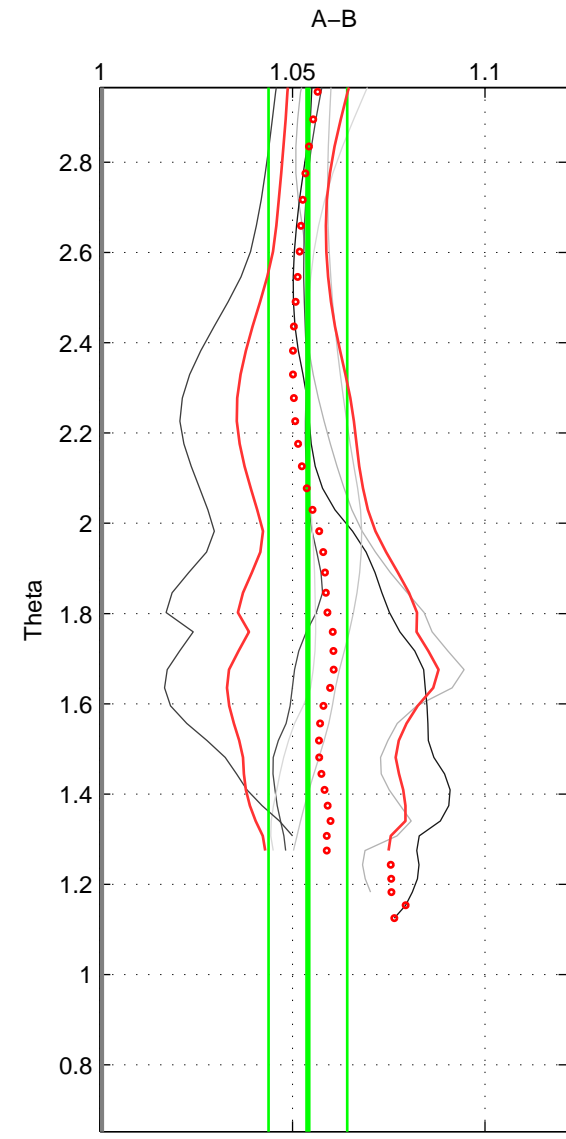

Cruise A (red). Date: Jan 1974 Cruisename: 473-318M19730822
 Cruise B (blue). Date: Apr 1992 Cruisename: 512-33MW19920227

*** "Favourite" values are those of space 2.

	Offset	O.StDev	Ratio	R.Stdev	Rating
SIGMA:	2.195	0.021	1.058	0.001	3
THETA:	2.024	0.340	1.054	0.010	4
DEPTH:	2.206	0.000	1.058	0.000	3
FAV.:	2.024	0.340	1.054	0.010	4

Profiles of A: 8
 Profiles of B: 3
 Diff profs : 6
 WMoffset (A-B): 2.1951
 WMoffset stdev: 0.021467
 WMratio (A/B): 1.0579
 WMratio stdev: 0.00062136

Quality (1-5): 3

Profiles of A: 8
 Profiles of B: 3
 Diff profs : 6
 WMoffset (A-B): 2.0244
 WMoffset stdev: 0.34049
 WMratio (A/B): 1.054
 WMratio stdev: 0.010226

Quality (1-5): 4

Profiles of A: 8
 Profiles of B: 3
 Diff profs : 6
 WMoffset (A-B): 2.2059
 WMoffset stdev: 0
 WMratio (A/B): 1.0578
 WMratio stdev: 0

Quality (1-5): 3