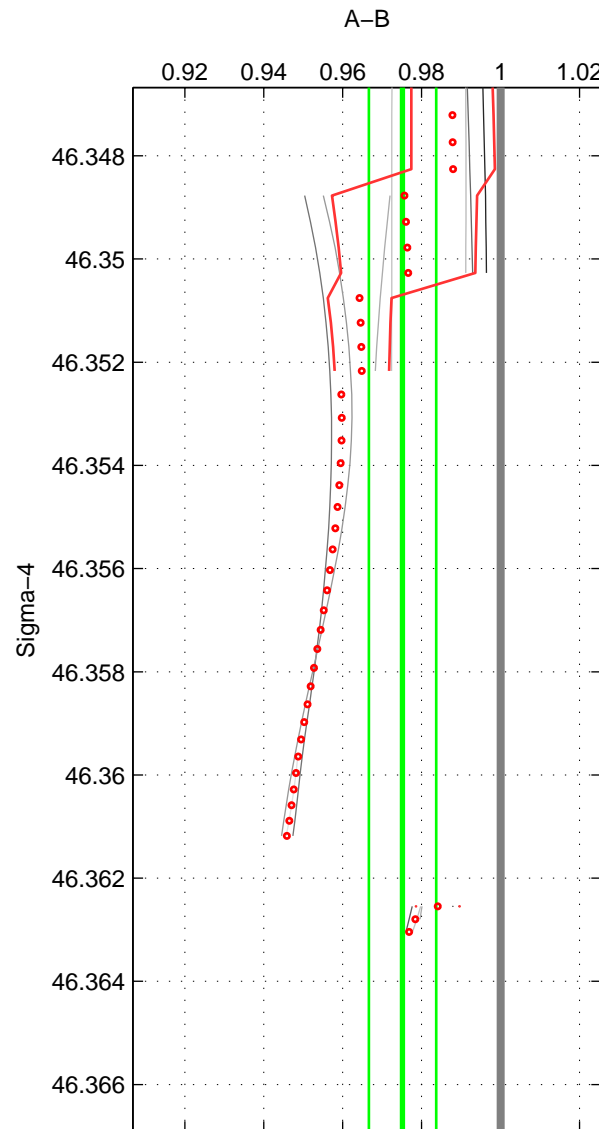

Cruise A (red). Date: Aug 2002 Cruisename: 39-18SN20020816

Cruise B (blue). Date: Sep 2005 Cruisename: 110-77DN20050819

\*\*\* "Favourite" values are means of spaces 1 2 3.

	Offset	O.StDev	Ratio	R.Stdev	Rating
SIGMA:	-0.354	0.121	0.975	0.009	2
THETA:	-0.479	0.224	0.966	0.016	2
DEPTH:	-0.444	0.285	0.969	0.020	2
FAV.:	-0.426	0.210	0.970	0.015	2

Profiles of A: 3  
 Profiles of B: 5  
 Diff profs : 9  
 WMoffset (A-B): -0.35427  
 WMoffset stdev: 0.12149  
 WMratio (A/B): 0.97516  
 WMratio stdev: 0.0085558

Quality (1-5): 2

Profiles of A: 3  
 Profiles of B: 5  
 Diff profs : 9  
 WMoffset (A-B): -0.47917  
 WMoffset stdev: 0.22441  
 WMratio (A/B): 0.96619  
 WMratio stdev: 0.015844

Quality (1-5): 2

Profiles of A: 3  
 Profiles of B: 5  
 Diff profs : 9  
 WMoffset (A-B): -0.44392  
 WMoffset stdev: 0.2846  
 WMratio (A/B): 0.96912  
 WMratio stdev: 0.019786

Quality (1-5): 2