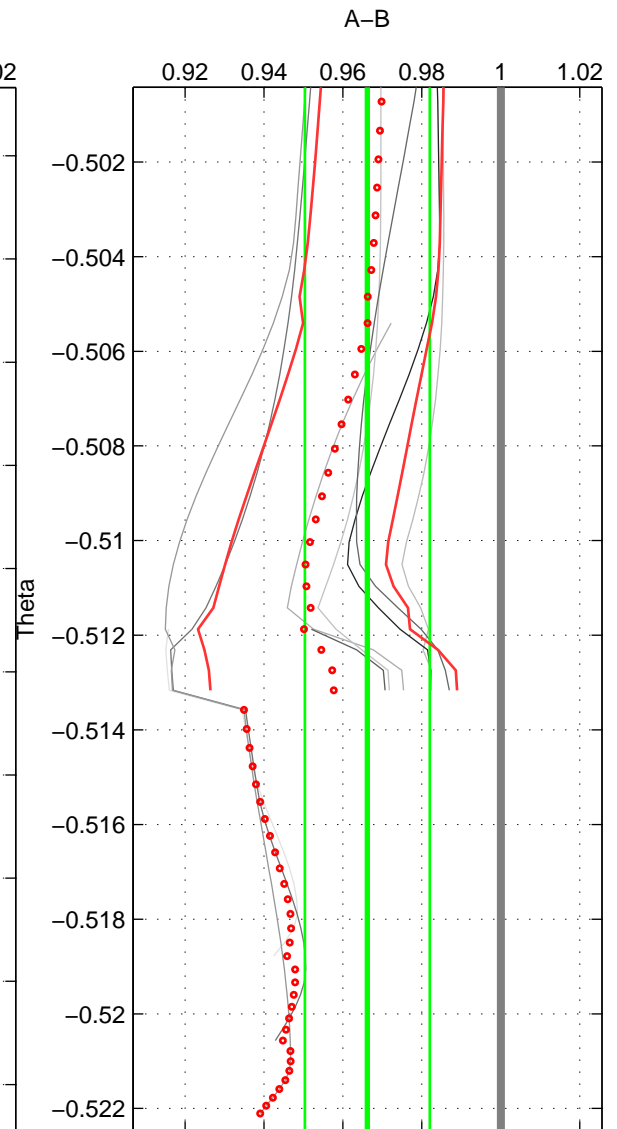

Cruise A (red). Date: Aug 2002 Cruisename: 39-18SN20020816

Cruise B (blue). Date: Sep 2005 Cruisename: 110-77DN20050819

\*\*\* "Favourite" values are means of spaces 1 2 3.

	Offset	O.StDev	Ratio	R.Stdev	Rating
SIGMA:	-0.354	0.121	0.975	0.009	2
THETA:	-0.479	0.224	0.966	0.016	2
DEPTH:	-0.444	0.285	0.969	0.020	2
FAV.:	-0.426	0.210	0.970	0.015	2

Profiles of A: 3  
 Profiles of B: 5  
 Diff profs : 9  
 WMoffset (A-B): -0.35427  
 WMoffset stdev: 0.12149  
 WMratio (A/B): 0.97516  
 WMratio stdev: 0.0085558

Quality (1-5): 2

Profiles of A: 3  
 Profiles of B: 5  
 Diff profs : 9  
 WMoffset (A-B): -0.47917  
 WMoffset stdev: 0.22441  
 WMratio (A/B): 0.96619  
 WMratio stdev: 0.015844

Quality (1-5): 2

Profiles of A: 3  
 Profiles of B: 5  
 Diff profs : 9  
 WMoffset (A-B): -0.44392  
 WMoffset stdev: 0.2846  
 WMratio (A/B): 0.96912  
 WMratio stdev: 0.019786

Quality (1-5): 2