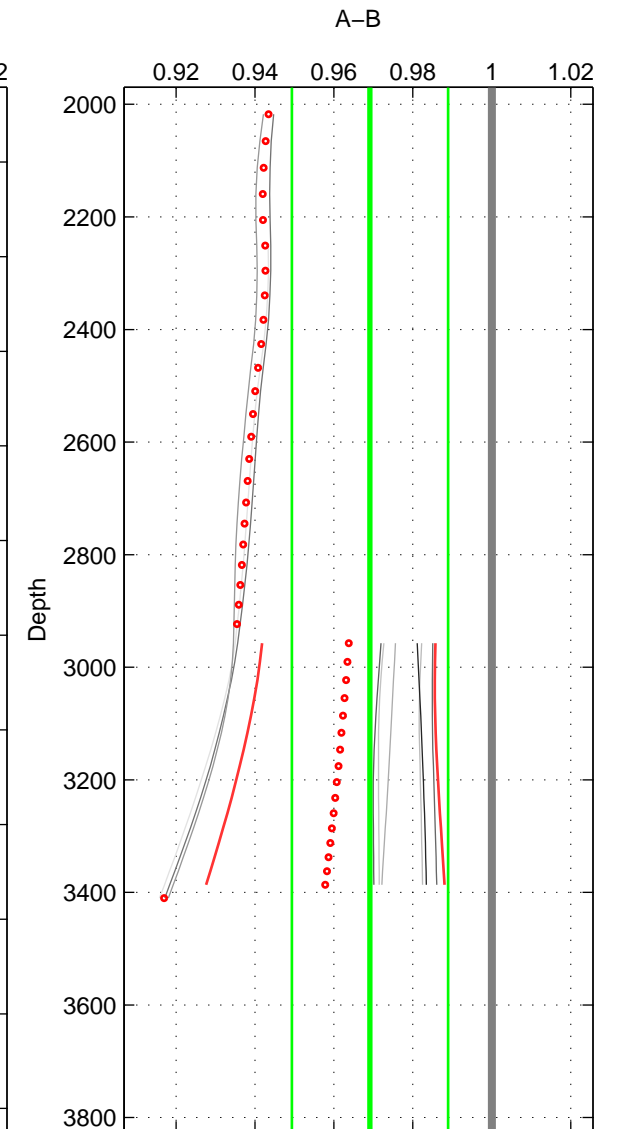

Cruise A (red). Date: Aug 2002 Cruisename: 39-18SN20020816

Cruise B (blue). Date: Sep 2005 Cruisename: 110-77DN20050819

\*\*\* "Favourite" values are means of spaces 1 2 3.

	Offset	O.StDev	Ratio	R.Stdev	Rating
SIGMA:	-0.354	0.121	0.975	0.009	2
THETA:	-0.479	0.224	0.966	0.016	2
DEPTH:	-0.444	0.285	0.969	0.020	2
FAV.:	-0.426	0.210	0.970	0.015	2

Profiles of A: 3  
 Profiles of B: 5  
 Diff profs : 9  
 WMoffset (A-B): -0.35427  
 WMoffset stdev: 0.12149  
 WMratio (A/B): 0.97516  
 WMratio stdev: 0.0085558

Quality (1-5): 2

Profiles of A: 3  
 Profiles of B: 5  
 Diff profs : 9  
 WMoffset (A-B): -0.47917  
 WMoffset stdev: 0.22441  
 WMratio (A/B): 0.96619  
 WMratio stdev: 0.015844

Quality (1-5): 2

Profiles of A: 3  
 Profiles of B: 5  
 Diff profs : 9  
 WMoffset (A-B): -0.44392  
 WMoffset stdev: 0.2846  
 WMratio (A/B): 0.96912  
 WMratio stdev: 0.019786

Quality (1-5): 2