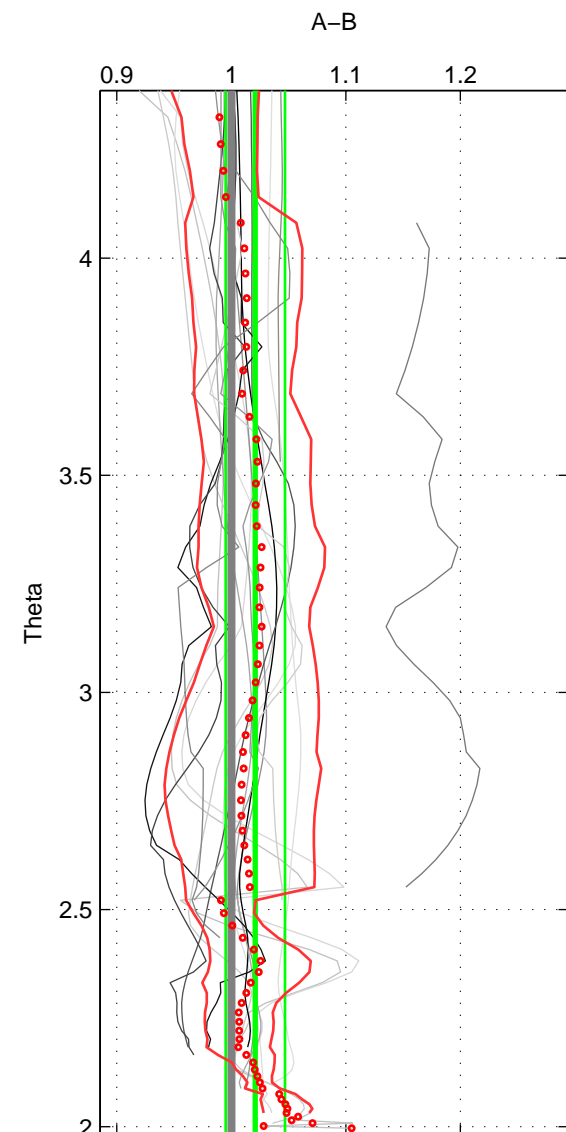

Cruise A (red). Date: Aug 1993 Cruisename: 251-33MW19930704.1

Cruise B (blue). Date: May 1990 Cruisename: 294-64TR19900417

*** "Favourite" values are means of spaces 1 2 3.

	Offset	O.StDev	Ratio	R.Stdev	Rating
SIGMA:	0.271	0.587	1.014	0.030	5
THETA:	0.408	0.552	1.021	0.026	5
DEPTH:	0.366	0.415	1.018	0.020	5
FAV.:	0.348	0.518	1.018	0.025	5

Profiles of A: 13
 Profiles of B: 6
 Diff profs : 16
 WMoffset (A-B): 0.27065
 WMoffset stdev: 0.58703
 WMratio (A/B): 1.0141
 WMratio stdev: 0.029792

Quality (1-5): 5

Profiles of A: 13
 Profiles of B: 6
 Diff profs : 16
 WMoffset (A-B): 0.40827
 WMoffset stdev: 0.55151
 WMratio (A/B): 1.0209
 WMratio stdev: 0.025928

Quality (1-5): 5

Profiles of A: 13
 Profiles of B: 6
 Diff profs : 16
 WMoffset (A-B): 0.36558
 WMoffset stdev: 0.41472
 WMratio (A/B): 1.0176
 WMratio stdev: 0.019618

Quality (1-5): 5