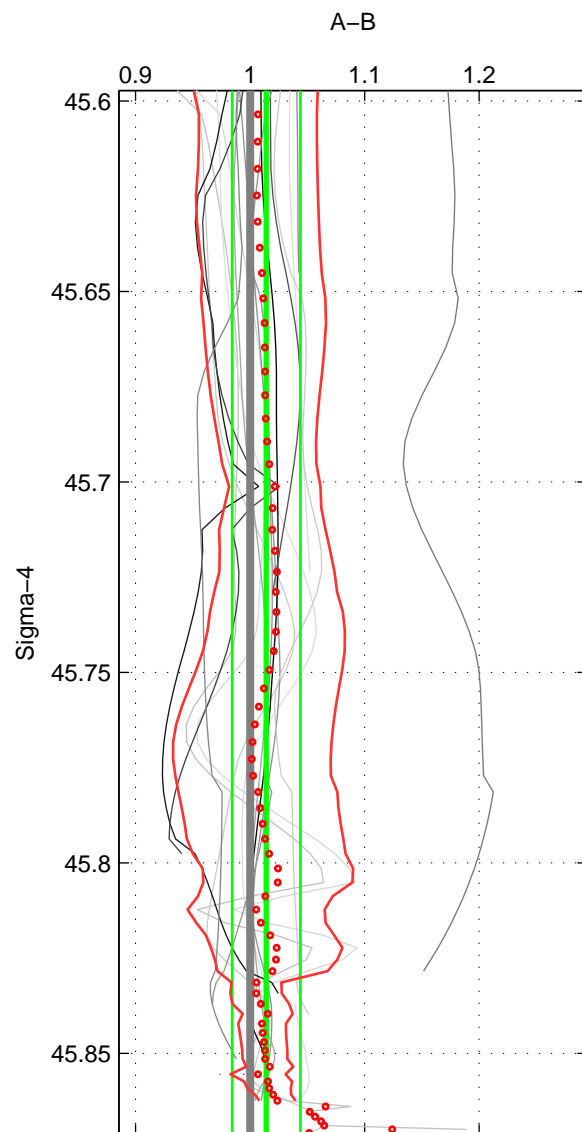

Cruise A (red). Date: Aug 1993 Cruisename: 251-33MW19930704.1

Cruise B (blue). Date: May 1990 Cruisename: 294-64TR19900417

*** "Favourite" values are means of spaces 1 2 3.

	Offset	O.StDev	Ratio	R.Stdev	Rating
SIGMA:	0.271	0.587	1.014	0.030	5
THETA:	0.408	0.552	1.021	0.026	5
DEPTH:	0.366	0.415	1.018	0.020	5
FAV.:	0.348	0.518	1.018	0.025	5

Profiles of A: 13
 Profiles of B: 6
 Diff profs : 16
 WMoffset (A-B): 0.27065
 WMoffset stdev: 0.58703
 WMratio (A/B): 1.0141
 WMratio stdev: 0.029792

Quality (1-5): 5

Profiles of A: 13
 Profiles of B: 6
 Diff profs : 16
 WMoffset (A-B): 0.40827
 WMoffset stdev: 0.55151
 WMratio (A/B): 1.0209
 WMratio stdev: 0.025928

Quality (1-5): 5

Profiles of A: 13
 Profiles of B: 6
 Diff profs : 16
 WMoffset (A-B): 0.36558
 WMoffset stdev: 0.41472
 WMratio (A/B): 1.0176
 WMratio stdev: 0.019618

Quality (1-5): 5