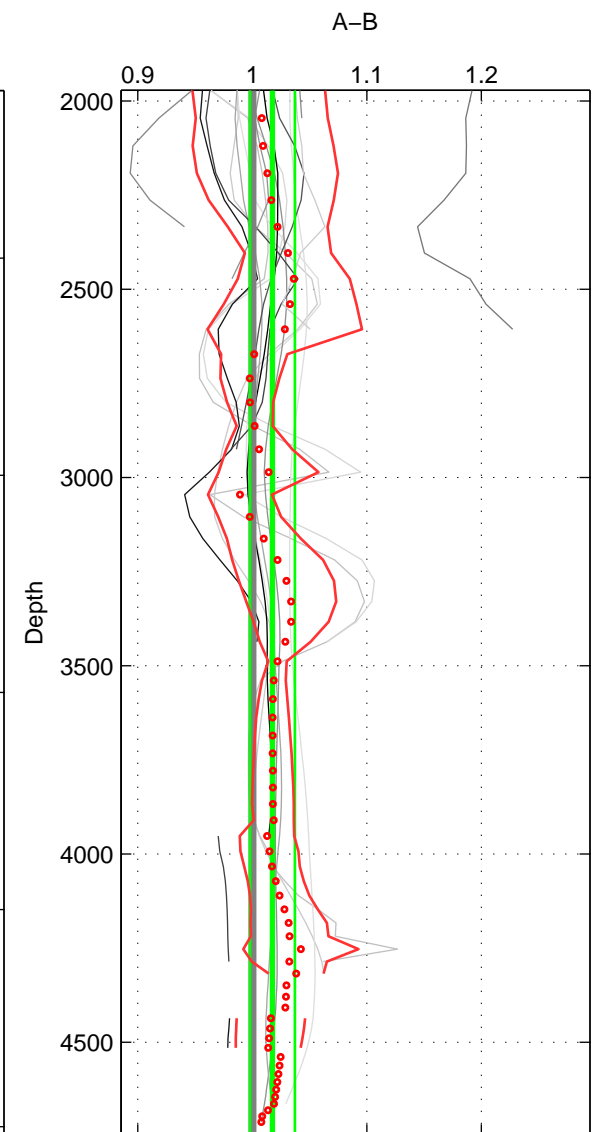

Cruise A (red). Date: Aug 1993 Cruisename: 251-33MW19930704.1

Cruise B (blue). Date: May 1990 Cruisename: 294-64TR19900417

*** "Favourite" values are means of spaces 1 2 3.

	Offset	O.StDev	Ratio	R.Stdev	Rating
SIGMA:	0.271	0.587	1.014	0.030	5
THETA:	0.408	0.552	1.021	0.026	5
DEPTH:	0.366	0.415	1.018	0.020	5
FAV.:	0.348	0.518	1.018	0.025	5

Profiles of A: 13
 Profiles of B: 6
 Diff profs : 16
 WMoffset (A-B): 0.27065
 WMoffset stdev: 0.58703
 WMratio (A/B): 1.0141
 WMratio stdev: 0.029792

Quality (1-5): 5

Profiles of A: 13
 Profiles of B: 6
 Diff profs : 16
 WMoffset (A-B): 0.40827
 WMoffset stdev: 0.55151
 WMratio (A/B): 1.0209
 WMratio stdev: 0.025928

Quality (1-5): 5

Profiles of A: 13
 Profiles of B: 6
 Diff profs : 16
 WMoffset (A-B): 0.36558
 WMoffset stdev: 0.41472
 WMratio (A/B): 1.0176
 WMratio stdev: 0.019618

Quality (1-5): 5