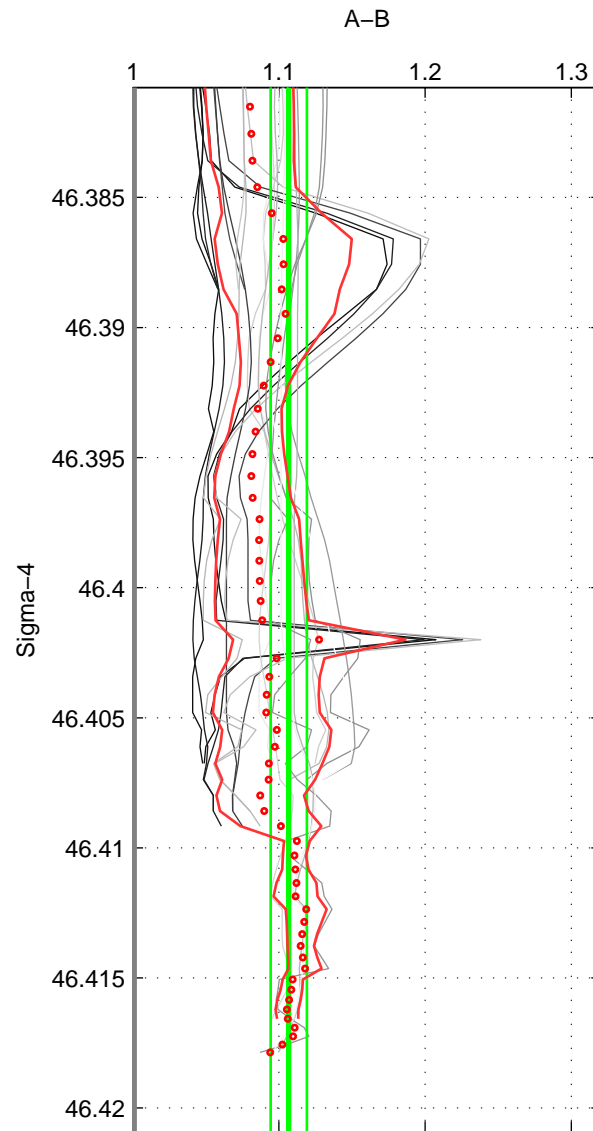

Cruise A (red). Date: Jul 1987 Cruisename: 2-06AQ19870704

Cruise B (blue). Date: Sep 1993 Cruisename: 3-06AQ19930806

\*\*\* "Favourite" values are means of spaces 1 2.

	Offset	O.StDev	Ratio	R.Stdev	Rating
SIGMA:	1.410	0.164	1.107	0.012	4
THETA:	1.184	0.342	1.088	0.027	4
DEPTH:	1.238	0.231	1.093	0.017	3
FAV.:	1.297	0.253	1.097	0.020	4

Profiles of A: 5  
 Profiles of B: 5  
 Diff profs : 22  
 WMoffset (A-B): 1.4103  
 WMoffset stdev: 0.16407  
 WMratio (A/B): 1.1067  
 WMratio stdev: 0.012348

Quality (1-5): 4

Profiles of A: 5  
 Profiles of B: 5  
 Diff profs : 22  
 WMoffset (A-B): 1.1844  
 WMoffset stdev: 0.34209  
 WMratio (A/B): 1.0882  
 WMratio stdev: 0.027141

Quality (1-5): 4

Profiles of A: 5  
 Profiles of B: 5  
 Diff profs : 22  
 WMoffset (A-B): 1.2376  
 WMoffset stdev: 0.23123  
 WMratio (A/B): 1.0926  
 WMratio stdev: 0.017476

Quality (1-5): 3