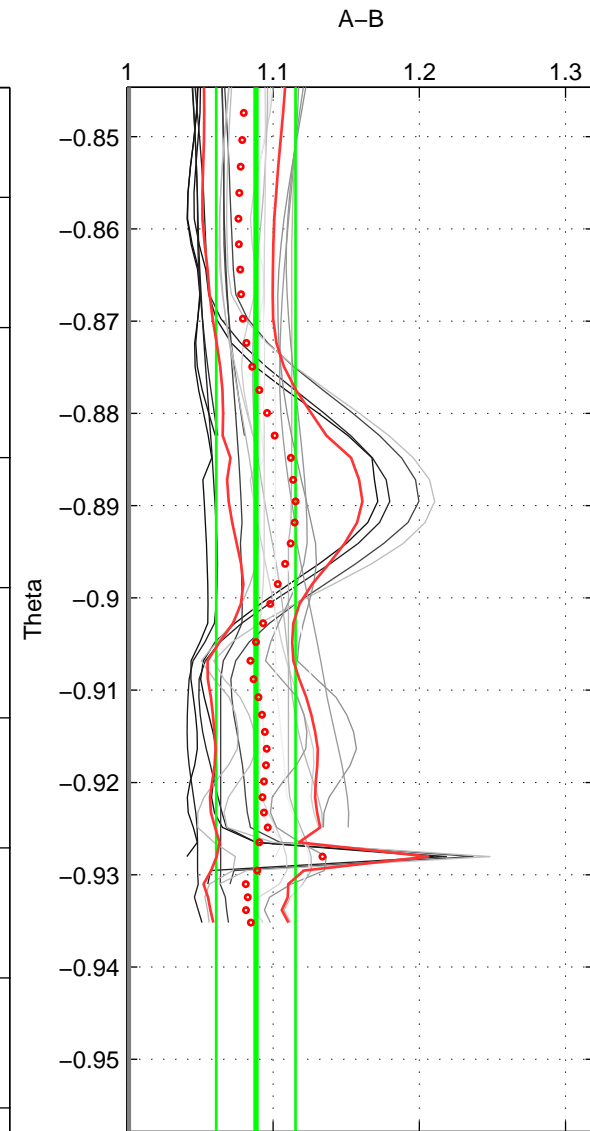

Cruise A (red). Date: Jul 1987 Cruisename: 2-06AQ19870704

Cruise B (blue). Date: Sep 1993 Cruisename: 3-06AQ19930806

\*\*\* "Favourite" values are means of spaces 1 2.

	Offset	O.StDev	Ratio	R.Stdev	Rating
SIGMA:	1.410	0.164	1.107	0.012	4
THETA:	1.184	0.342	1.088	0.027	4
DEPTH:	1.238	0.231	1.093	0.017	3
FAV.:	1.297	0.253	1.097	0.020	4

Profiles of A: 5  
 Profiles of B: 5  
 Diff profs : 22  
 WMoffset (A-B): 1.4103  
 WMoffset stdev: 0.16407  
 WMratio (A/B): 1.1067  
 WMratio stdev: 0.012348

Quality (1-5): 4

Profiles of A: 5  
 Profiles of B: 5  
 Diff profs : 22  
 WMoffset (A-B): 1.1844  
 WMoffset stdev: 0.34209  
 WMratio (A/B): 1.0882  
 WMratio stdev: 0.027141

Quality (1-5): 4

Profiles of A: 5  
 Profiles of B: 5  
 Diff profs : 22  
 WMoffset (A-B): 1.2376  
 WMoffset stdev: 0.23123  
 WMratio (A/B): 1.0926  
 WMratio stdev: 0.017476

Quality (1-5): 3