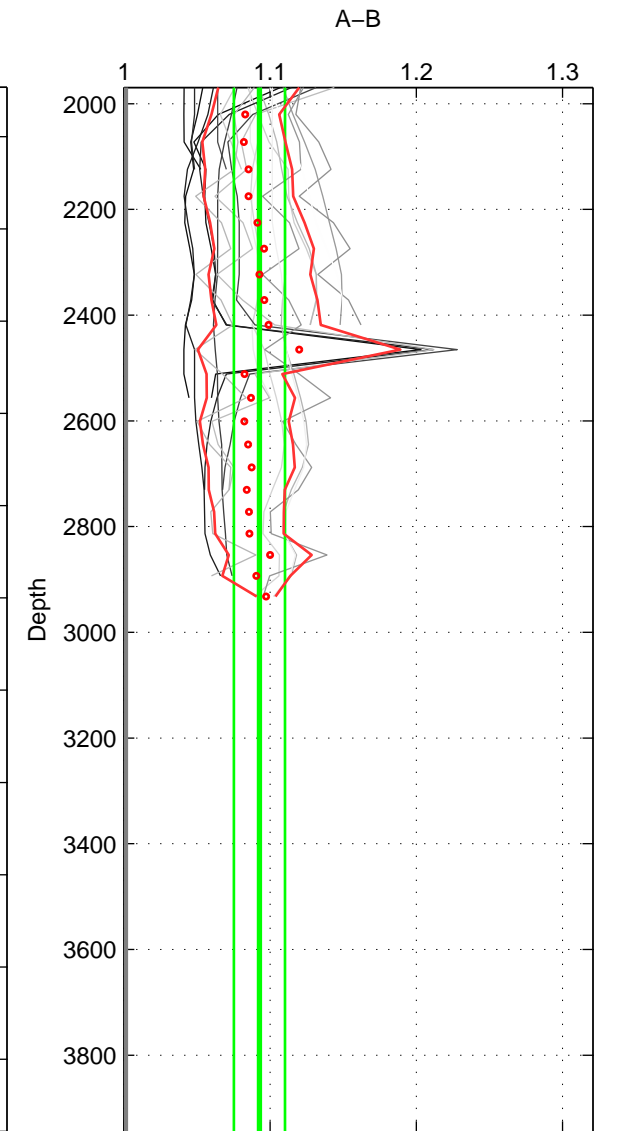

Cruise A (red). Date: Jul 1987 Cruisename: 2-06AQ19870704

Cruise B (blue). Date: Sep 1993 Cruisename: 3-06AQ19930806

\*\*\* "Favourite" values are means of spaces 1 2.

	Offset	O.StDev	Ratio	R.Stdev	Rating
SIGMA:	1.410	0.164	1.107	0.012	4
THETA:	1.184	0.342	1.088	0.027	4
DEPTH:	1.238	0.231	1.093	0.017	3
FAV.:	1.297	0.253	1.097	0.020	4

Profiles of A: 5  
 Profiles of B: 5  
 Diff profs : 22  
 WMoffset (A-B): 1.4103  
 WMoffset stdev: 0.16407  
 WMratio (A/B): 1.1067  
 WMratio stdev: 0.012348

Quality (1-5): 4

Profiles of A: 5  
 Profiles of B: 5  
 Diff profs : 22  
 WMoffset (A-B): 1.1844  
 WMoffset stdev: 0.34209  
 WMratio (A/B): 1.0882  
 WMratio stdev: 0.027141

Quality (1-5): 4

Profiles of A: 5  
 Profiles of B: 5  
 Diff profs : 22  
 WMoffset (A-B): 1.2376  
 WMoffset stdev: 0.23123  
 WMratio (A/B): 1.0926  
 WMratio stdev: 0.017476

Quality (1-5): 3