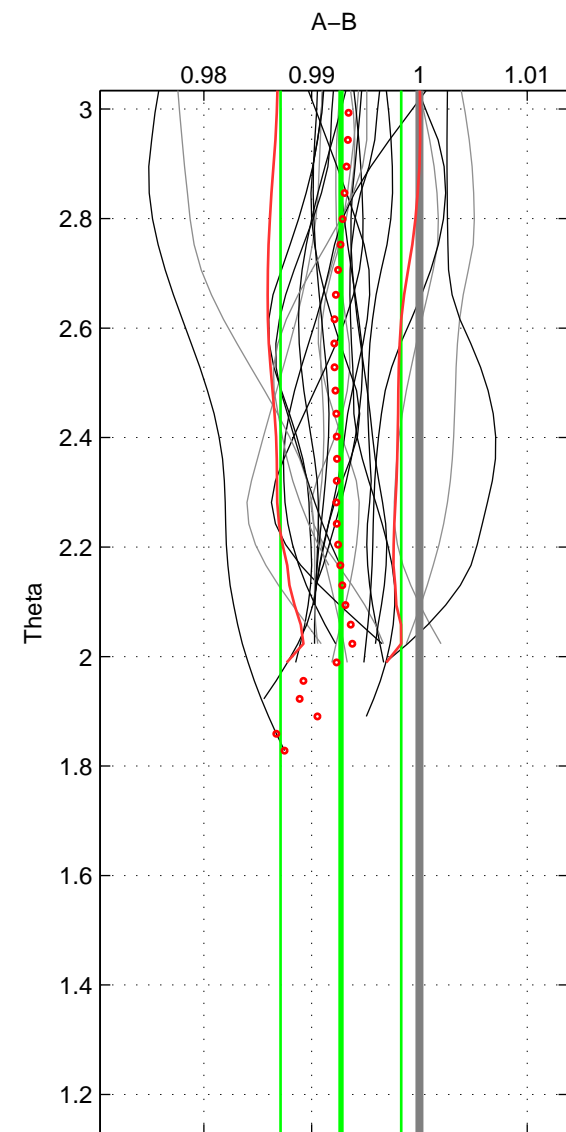

Cruise A (red). Date: Oct 2005 Cruisename: 709-49UP20051021

Cruise B (blue). Date: Feb 2008 Cruisename: 717-49UP20080122

*** "Favourite" values are means of spaces 1 2.

	Offset	O.StDev	Ratio	R.Stdev	Rating
SIGMA:	-0.301	0.197	0.992	0.005	5
THETA:	-0.286	0.221	0.993	0.006	5
DEPTH:	-0.253	0.013	0.994	0.000	3
FAV. :	-0.294	0.209	0.992	0.005	5

Profiles of A: 15
 Profiles of B: 17
 Diff profs : 23
 WMoffset (A-B): -0.30145
 WMoffset stdev: 0.19716
 WMratio (A/B): 0.99228
 WMratio stdev: 0.0050137

Quality (1-5): 5

Profiles of A: 15
 Profiles of B: 17
 Diff profs : 23
 WMoffset (A-B): -0.28637
 WMoffset stdev: 0.22147
 WMratio (A/B): 0.99271
 WMratio stdev: 0.0055892

Quality (1-5): 5

Profiles of A: 15
 Profiles of B: 17
 Diff profs : 23
 WMoffset (A-B): -0.25256
 WMoffset stdev: 0.01281
 WMratio (A/B): 0.99354
 WMratio stdev: 0.00035941

Quality (1-5): 3

Please note that statistics are bad.