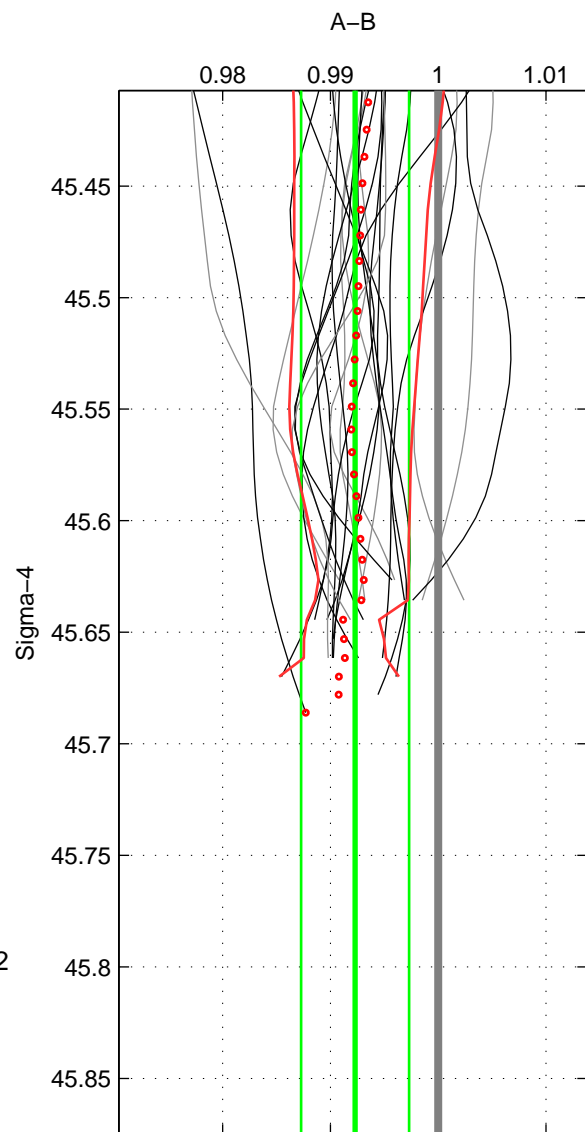

Cruise A (red). Date: Oct 2005 Cruisename: 709-49UP20051021

Cruise B (blue). Date: Feb 2008 Cruisename: 717-49UP20080122

*** "Favourite" values are means of spaces 1 2.

	Offset	O.StDev	Ratio	R.Stdev	Rating
SIGMA:	-0.301	0.197	0.992	0.005	5
THETA:	-0.286	0.221	0.993	0.006	5
DEPTH:	-0.253	0.013	0.994	0.000	3
FAV. :	-0.294	0.209	0.992	0.005	5

Profiles of A: 15
 Profiles of B: 17
 Diff profs : 23
 WMoffset (A-B): -0.30145
 WMoffset stdev: 0.19716
 WMratio (A/B): 0.99228
 WMratio stdev: 0.0050137

Quality (1-5): 5

Profiles of A: 15
 Profiles of B: 17
 Diff profs : 23
 WMoffset (A-B): -0.28637
 WMoffset stdev: 0.22147
 WMratio (A/B): 0.99271
 WMratio stdev: 0.0055892

Quality (1-5): 5

Profiles of A: 15
 Profiles of B: 17
 Diff profs : 23
 WMoffset (A-B): -0.25256
 WMoffset stdev: 0.01281
 WMratio (A/B): 0.99354
 WMratio stdev: 0.00035941

Quality (1-5): 3

Please note that statistics are bad.