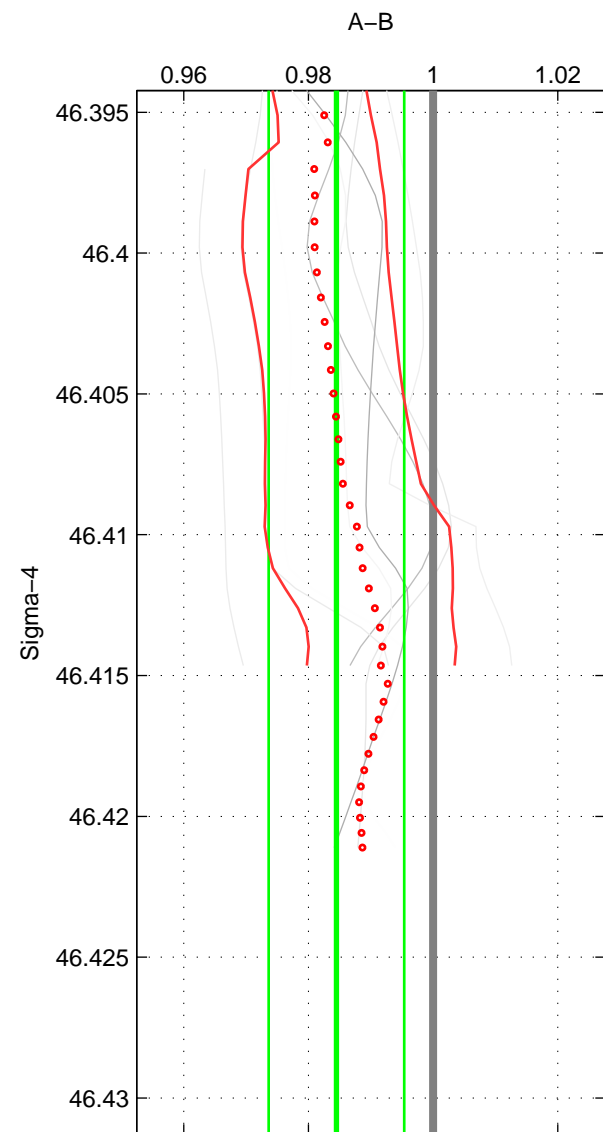

Cruise A (red). Date: Jul 1984 Cruisename: 1-06AQ19840719

Cruise B (blue). Date: May 1997 Cruisename: 96-58JH19970414

\*\*\* "Favourite" values are means of spaces 1 2 3.

	Offset	O.StDev	Ratio	R.Stdev	Rating
SIGMA:	-0.227	0.159	0.985	0.011	2
THETA:	-0.199	0.170	0.986	0.012	2
DEPTH:	-0.315	0.100	0.978	0.007	2
FAV. :	-0.247	0.143	0.983	0.010	2

Profiles of A: 5  
 Profiles of B: 2  
 Diff profs : 8  
 WMoffset (A-B): -0.22662  
 WMoffset stdev: 0.15897  
 WMratio (A/B): 0.98451  
 WMratio stdev: 0.010865

Quality (1-5): 2

Profiles of A: 5  
 Profiles of B: 2  
 Diff profs : 8  
 WMoffset (A-B): -0.19884  
 WMoffset stdev: 0.16976  
 WMratio (A/B): 0.98642  
 WMratio stdev: 0.011587

Quality (1-5): 2

Profiles of A: 5  
 Profiles of B: 2  
 Diff profs : 8  
 WMoffset (A-B): -0.31516  
 WMoffset stdev: 0.10025  
 WMratio (A/B): 0.97847  
 WMratio stdev: 0.0068227

Quality (1-5): 2