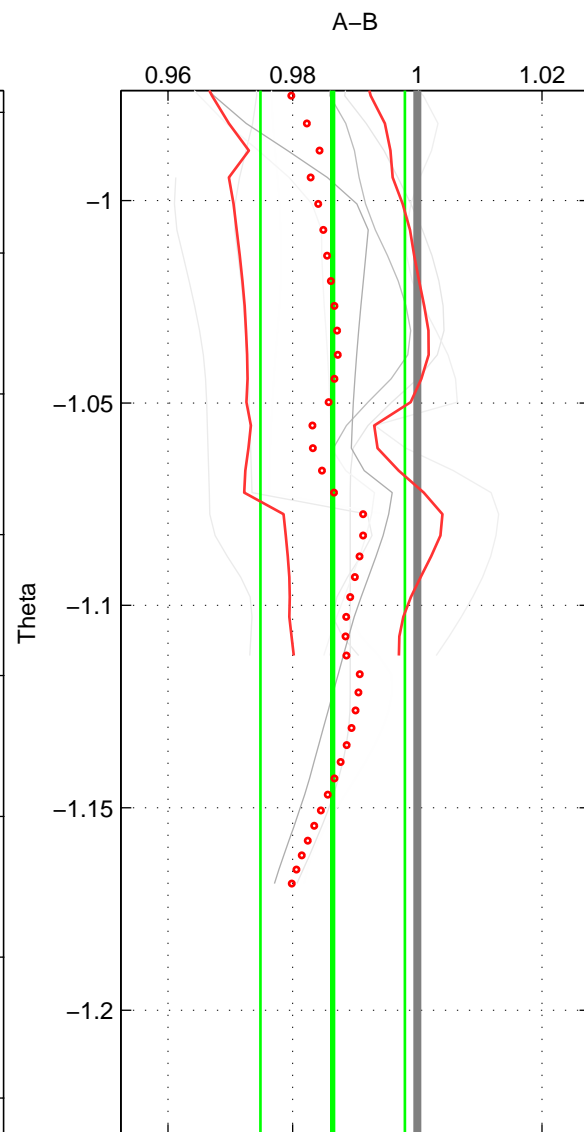

Cruise A (red). Date: Jul 1984 Cruisename: 1-06AQ19840719

Cruise B (blue). Date: May 1997 Cruisename: 96-58JH19970414

\*\*\* "Favourite" values are means of spaces 1 2 3.

	Offset	O.StDev	Ratio	R.Stdev	Rating
SIGMA:	-0.227	0.159	0.985	0.011	2
THETA:	-0.199	0.170	0.986	0.012	2
DEPTH:	-0.315	0.100	0.978	0.007	2
FAV. :	-0.247	0.143	0.983	0.010	2

Profiles of A: 5  
 Profiles of B: 2  
 Diff profs : 8  
 WMoffset (A-B): -0.22662  
 WMoffset stdev: 0.15897  
 WMratio (A/B): 0.98451  
 WMratio stdev: 0.010865

Quality (1-5): 2

Profiles of A: 5  
 Profiles of B: 2  
 Diff profs : 8  
 WMoffset (A-B): -0.19884  
 WMoffset stdev: 0.16976  
 WMratio (A/B): 0.98642  
 WMratio stdev: 0.011587

Quality (1-5): 2

Profiles of A: 5  
 Profiles of B: 2  
 Diff profs : 8  
 WMoffset (A-B): -0.31516  
 WMoffset stdev: 0.10025  
 WMratio (A/B): 0.97847  
 WMratio stdev: 0.0068227

Quality (1-5): 2