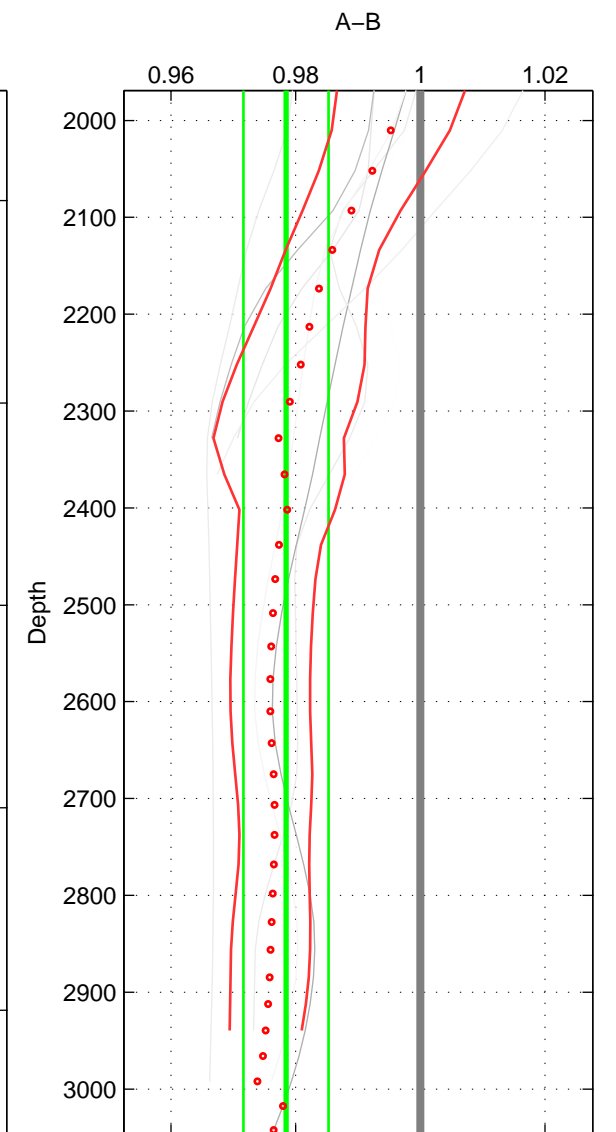

Cruise A (red). Date: Jul 1984 Cruisename: 1-06AQ19840719

Cruise B (blue). Date: May 1997 Cruisename: 96-58JH19970414

\*\*\* "Favourite" values are means of spaces 1 2 3.

	Offset	O.StDev	Ratio	R.Stdev	Rating
SIGMA:	-0.227	0.159	0.985	0.011	2
THETA:	-0.199	0.170	0.986	0.012	2
DEPTH:	-0.315	0.100	0.978	0.007	2
FAV. :	-0.247	0.143	0.983	0.010	2

Profiles of A: 5  
 Profiles of B: 2  
 Diff profs : 8  
 WMoffset (A-B): -0.22662  
 WMoffset stdev: 0.15897  
 WMratio (A/B): 0.98451  
 WMratio stdev: 0.010865

Quality (1-5): 2

Profiles of A: 5  
 Profiles of B: 2  
 Diff profs : 8  
 WMoffset (A-B): -0.19884  
 WMoffset stdev: 0.16976  
 WMratio (A/B): 0.98642  
 WMratio stdev: 0.011587

Quality (1-5): 2

Profiles of A: 5  
 Profiles of B: 2  
 Diff profs : 8  
 WMoffset (A-B): -0.31516  
 WMoffset stdev: 0.10025  
 WMratio (A/B): 0.97847  
 WMratio stdev: 0.0068227

Quality (1-5): 2