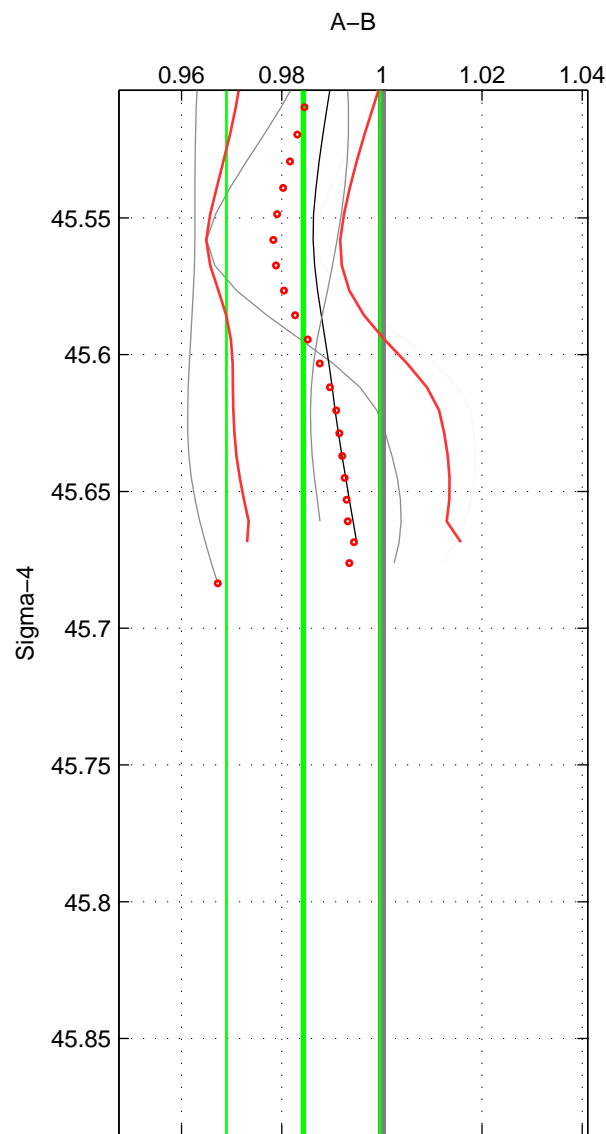

Cruise A (red). Date: Jun 2001 Cruisename: 591-49NZ20010604

Cruise B (blue). Date: Oct 1997 Cruisename: 683-49UP19970912

\*\*\* "Favourite" values are means of spaces 1 2.

	Offset	O.StDev	Ratio	R.Stdev	Rating
SIGMA:	-0.678	0.674	0.984	0.015	4
THETA:	-0.693	0.675	0.984	0.015	4
DEPTH:	-0.443	0.292	0.990	0.007	3
FAV. :	-0.686	0.675	0.984	0.015	4

Profiles of A: 5  
 Profiles of B: 4  
 Diff profs : 5  
 WMoffset (A-B): -0.67831  
 WMoffset stdev: 0.67436  
 WMratio (A/B): 0.98432  
 WMratio stdev: 0.015335

Quality (1-5): 4

Profiles of A: 5  
 Profiles of B: 4  
 Diff profs : 5  
 WMoffset (A-B): -0.69279  
 WMoffset stdev: 0.67518  
 WMratio (A/B): 0.984  
 WMratio stdev: 0.015343

Quality (1-5): 4

Profiles of A: 5  
 Profiles of B: 4  
 Diff profs : 5  
 WMoffset (A-B): -0.4428  
 WMoffset stdev: 0.29222  
 WMratio (A/B): 0.9898  
 WMratio stdev: 0.0070585

Quality (1-5): 3

Please note that statistics are bad.