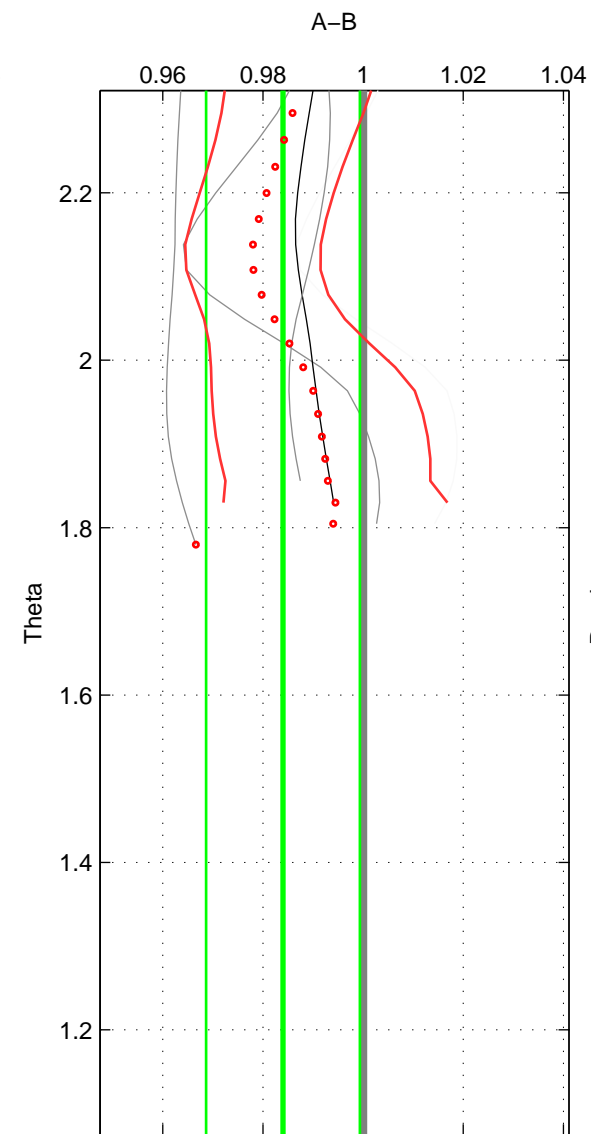

Cruise A (red). Date: Jun 2001 Cruisename: 591-49NZ20010604

Cruise B (blue). Date: Oct 1997 Cruisename: 683-49UP19970912

\*\*\* "Favourite" values are means of spaces 1 2.

	Offset	O.StDev	Ratio	R.Stdev	Rating
SIGMA:	-0.678	0.674	0.984	0.015	4
THETA:	-0.693	0.675	0.984	0.015	4
DEPTH:	-0.443	0.292	0.990	0.007	3
FAV. :	-0.686	0.675	0.984	0.015	4

Profiles of A: 5  
 Profiles of B: 4  
 Diff profs : 5  
 WMoffset (A-B): -0.67831  
 WMoffset stdev: 0.67436  
 WMratio (A/B): 0.98432  
 WMratio stdev: 0.015335

Quality (1-5): 4

Profiles of A: 5  
 Profiles of B: 4  
 Diff profs : 5  
 WMoffset (A-B): -0.69279  
 WMoffset stdev: 0.67518  
 WMratio (A/B): 0.984  
 WMratio stdev: 0.015343

Quality (1-5): 4

Profiles of A: 5  
 Profiles of B: 4  
 Diff profs : 5  
 WMoffset (A-B): -0.4428  
 WMoffset stdev: 0.29222  
 WMratio (A/B): 0.9898  
 WMratio stdev: 0.0070585

Quality (1-5): 3

Please note that statistics are bad.