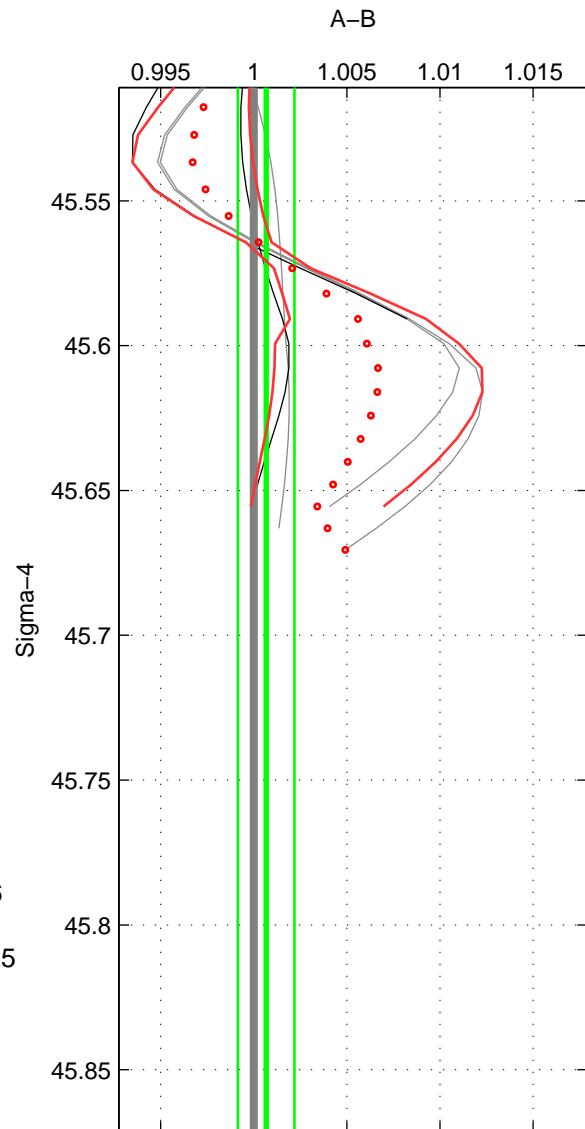

Cruise A (red). Date: Oct 1998 Cruisename: 686-49UP19980916

Cruise B (blue). Date: May 2003 Cruisename: 699-49UP20030425

*** "Favourite" values are means of spaces 1 2.

	Offset	O.StDev	Ratio	R.Stdev	Rating
SIGMA:	0.029	0.064	1.001	0.002	3
THETA:	0.024	0.050	1.001	0.001	3
DEPTH:	0.189	0.163	1.005	0.004	2
FAV.:	0.026	0.057	1.001	0.001	3

Profiles of A: 5
 Profiles of B: 2
 Diff profs : 5
 WMoffset (A-B): 0.028673
 WMoffset stdev: 0.064293
 WMratio (A/B): 1.0007
 WMratio stdev: 0.001522

Quality (1-5): 3

Profiles of A: 5
 Profiles of B: 2
 Diff profs : 5
 WMoffset (A-B): 0.02367
 WMoffset stdev: 0.050458
 WMratio (A/B): 1.0005
 WMratio stdev: 0.0011937

Quality (1-5): 3

Profiles of A: 5
 Profiles of B: 2
 Diff profs : 5
 WMoffset (A-B): 0.18935
 WMoffset stdev: 0.1628
 WMratio (A/B): 1.0046
 WMratio stdev: 0.0039203

Quality (1-5): 2

Please note that statistics are bad.