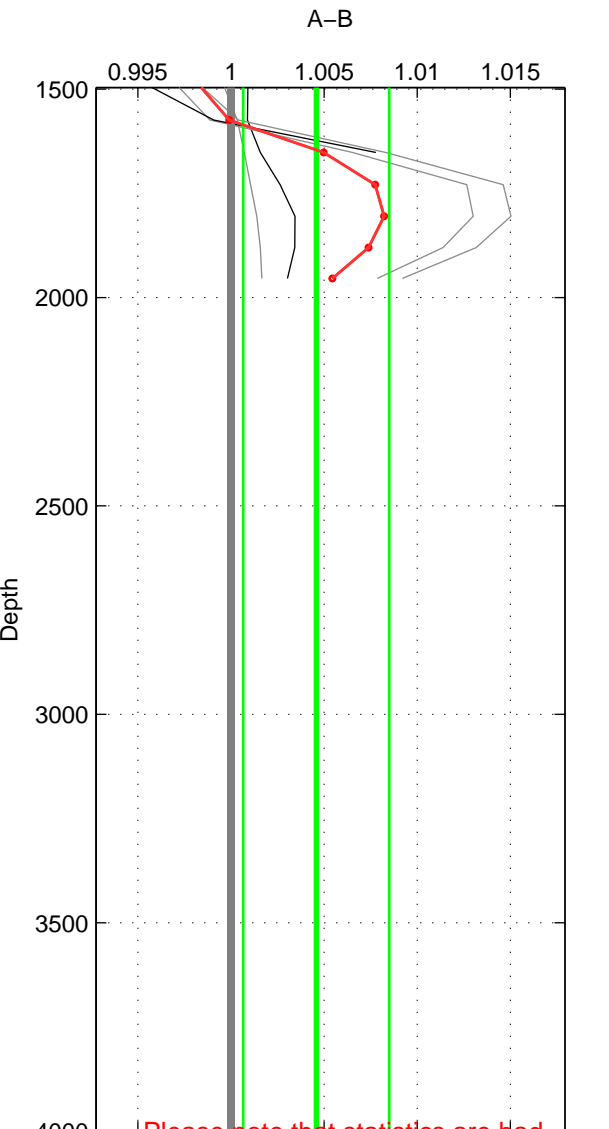

Cruise A (red). Date: Oct 1998 Cruisename: 686-49UP19980916

Cruise B (blue). Date: May 2003 Cruisename: 699-49UP20030425

*** "Favourite" values are means of spaces 1 2.

	Offset	O.StDev	Ratio	R.Stdev	Rating
SIGMA:	0.029	0.064	1.001	0.002	3
THETA:	0.024	0.050	1.001	0.001	3
DEPTH:	0.189	0.163	1.005	0.004	2
FAV.:	0.026	0.057	1.001	0.001	3

Profiles of A: 5
 Profiles of B: 2
 Diff profs : 5
 WMoffset (A-B): 0.028673
 WMoffset stdev: 0.064293
 WMratio (A/B): 1.0007
 WMratio stdev: 0.001522

Quality (1-5): 3

Profiles of A: 5
 Profiles of B: 2
 Diff profs : 5
 WMoffset (A-B): 0.02367
 WMoffset stdev: 0.050458
 WMratio (A/B): 1.0005
 WMratio stdev: 0.0011937

Quality (1-5): 3

Profiles of A: 5
 Profiles of B: 2
 Diff profs : 5
 WMoffset (A-B): 0.18935
 WMoffset stdev: 0.1628
 WMratio (A/B): 1.0046
 WMratio stdev: 0.0039203

Quality (1-5): 2

Please note that statistics are bad.