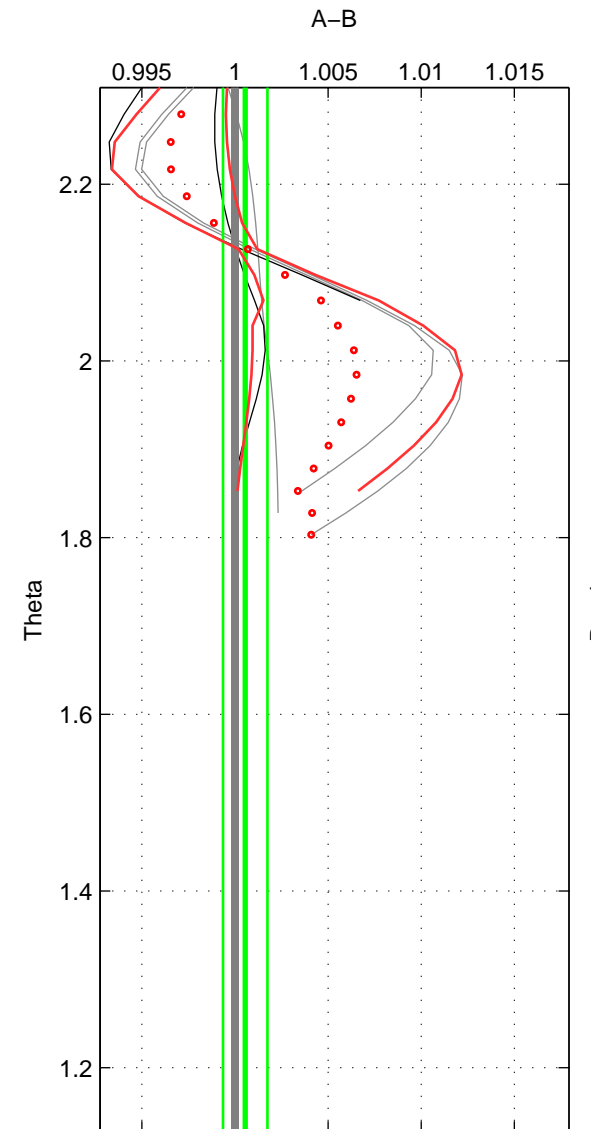

Cruise A (red). Date: Oct 1998 Cruisename: 686-49UP19980916

Cruise B (blue). Date: May 2003 Cruisename: 699-49UP20030425

*** "Favourite" values are means of spaces 1 2.

	Offset	O.StDev	Ratio	R.Stdev	Rating
SIGMA:	0.029	0.064	1.001	0.002	3
THETA:	0.024	0.050	1.001	0.001	3
DEPTH:	0.189	0.163	1.005	0.004	2
FAV.:	0.026	0.057	1.001	0.001	3

Profiles of A: 5
 Profiles of B: 2
 Diff profs : 5
 WMoffset (A-B): 0.028673
 WMoffset stdev: 0.064293
 WMratio (A/B): 1.0007
 WMratio stdev: 0.001522

Quality (1-5): 3

Profiles of A: 5
 Profiles of B: 2
 Diff profs : 5
 WMoffset (A-B): 0.02367
 WMoffset stdev: 0.050458
 WMratio (A/B): 1.0005
 WMratio stdev: 0.0011937

Quality (1-5): 3

Profiles of A: 5
 Profiles of B: 2
 Diff profs : 5
 WMoffset (A-B): 0.18935
 WMoffset stdev: 0.1628
 WMratio (A/B): 1.0046
 WMratio stdev: 0.0039203

Quality (1-5): 2

Please note that statistics are bad.