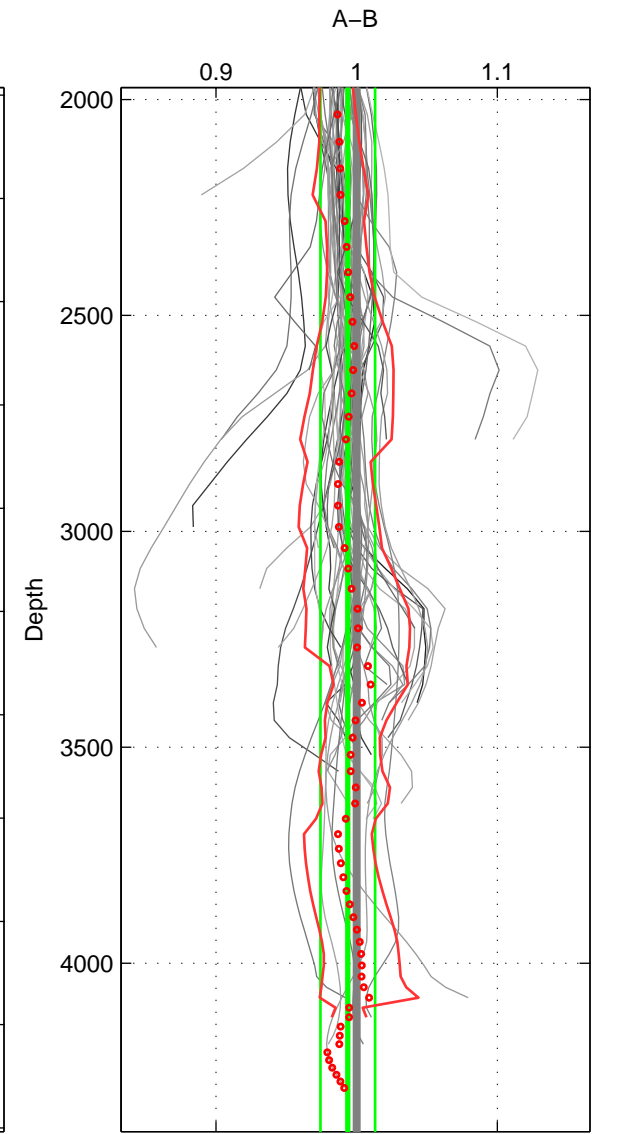

Cruise A (red). Date: Jul 1997 Cruisename: 154-06MT19970707

Cruise B (blue). Date: Aug 2003 Cruisename: 166-06MT20030723

\*\*\* "Favourite" values are means of spaces 1 2 3.

	Offset	O.StDev	Ratio	R.Stdev	Rating
SIGMA:	-0.117	0.170	0.992	0.011	5
THETA:	-0.131	0.184	0.991	0.012	5
DEPTH:	-0.102	0.306	0.994	0.019	5
FAV. :	-0.117	0.220	0.992	0.014	5

Profiles of A: 32  
 Profiles of B: 18  
 Diff profs : 49  
 WMoffset (A-B): -0.11688  
 WMoffset stdev: 0.16978  
 WMratio (A/B): 0.99199  
 WMratio stdev: 0.011425

Quality (1-5): 5

Profiles of A: 32  
 Profiles of B: 18  
 Diff profs : 49  
 WMoffset (A-B): -0.13128  
 WMoffset stdev: 0.18424  
 WMratio (A/B): 0.99132  
 WMratio stdev: 0.012201

Quality (1-5): 5

Profiles of A: 32  
 Profiles of B: 18  
 Diff profs : 49  
 WMoffset (A-B): -0.10202  
 WMoffset stdev: 0.3063  
 WMratio (A/B): 0.99368  
 WMratio stdev: 0.019479

Quality (1-5): 5