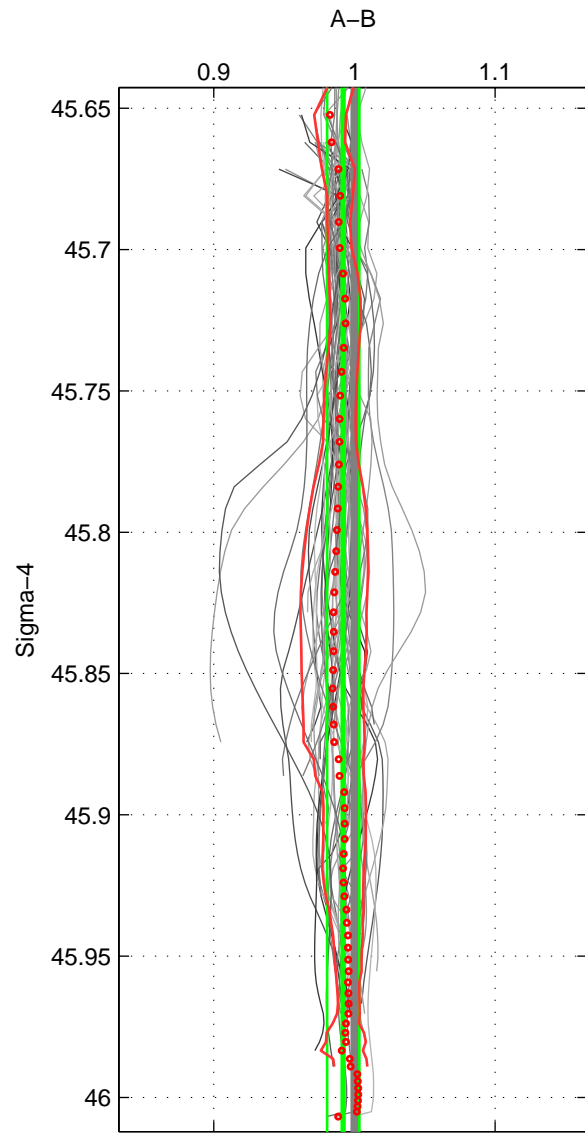

Cruise A (red). Date: Jul 1997 Cruisename: 154-06MT19970707

Cruise B (blue). Date: Aug 2003 Cruisename: 166-06MT20030723

\*\*\* "Favourite" values are means of spaces 1 2 3.

	Offset	O.StDev	Ratio	R.Stdev	Rating
SIGMA:	-0.117	0.170	0.992	0.011	5
THETA:	-0.131	0.184	0.991	0.012	5
DEPTH:	-0.102	0.306	0.994	0.019	5
FAV. :	-0.117	0.220	0.992	0.014	5

Profiles of A: 32  
 Profiles of B: 18  
 Diff profs : 49  
 WMoffset (A-B): -0.11688  
 WMoffset stdev: 0.16978  
 WMratio (A/B): 0.99199  
 WMratio stdev: 0.011425

Quality (1-5): 5

Profiles of A: 32  
 Profiles of B: 18  
 Diff profs : 49  
 WMoffset (A-B): -0.13128  
 WMoffset stdev: 0.18424  
 WMratio (A/B): 0.99132  
 WMratio stdev: 0.012201

Quality (1-5): 5

Profiles of A: 32  
 Profiles of B: 18  
 Diff profs : 49  
 WMoffset (A-B): -0.10202  
 WMoffset stdev: 0.3063  
 WMratio (A/B): 0.99368  
 WMratio stdev: 0.019479

Quality (1-5): 5