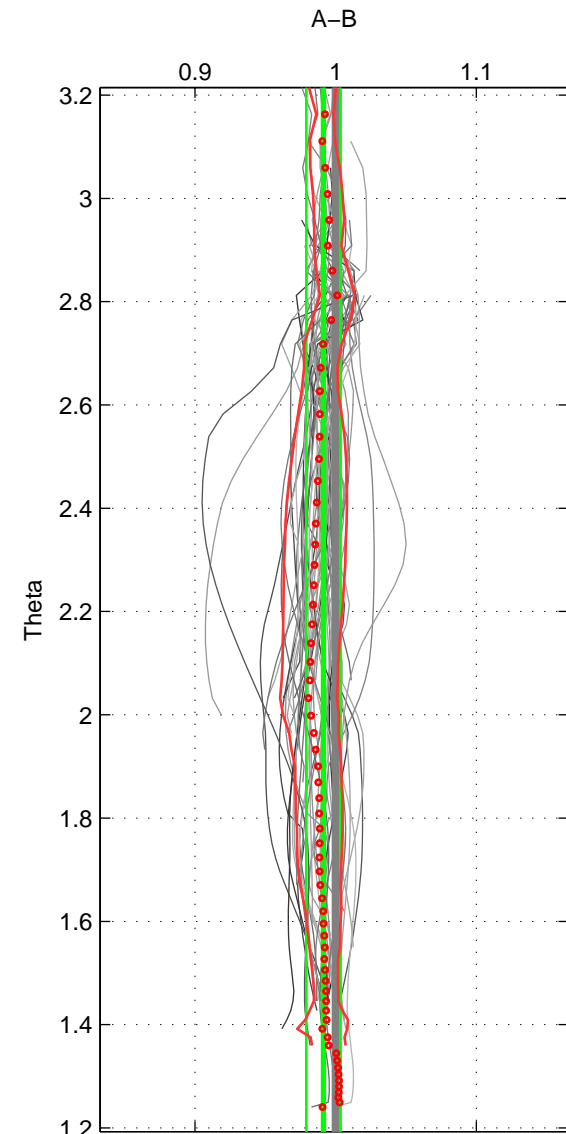

Cruise A (red). Date: Jul 1997 Cruisename: 154-06MT19970707

Cruise B (blue). Date: Aug 2003 Cruisename: 166-06MT20030723

\*\*\* "Favourite" values are means of spaces 1 2 3.

	Offset	O.StDev	Ratio	R.Stdev	Rating
SIGMA:	-0.117	0.170	0.992	0.011	5
THETA:	-0.131	0.184	0.991	0.012	5
DEPTH:	-0.102	0.306	0.994	0.019	5
FAV. :	-0.117	0.220	0.992	0.014	5

Profiles of A: 32  
 Profiles of B: 18  
 Diff profs : 49  
 WMoffset (A-B): -0.11688  
 WMoffset stdev: 0.16978  
 WMratio (A/B): 0.99199  
 WMratio stdev: 0.011425

Quality (1-5): 5

Profiles of A: 32  
 Profiles of B: 18  
 Diff profs : 49  
 WMoffset (A-B): -0.13128  
 WMoffset stdev: 0.18424  
 WMratio (A/B): 0.99132  
 WMratio stdev: 0.012201

Quality (1-5): 5

Profiles of A: 32  
 Profiles of B: 18  
 Diff profs : 49  
 WMoffset (A-B): -0.10202  
 WMoffset stdev: 0.3063  
 WMratio (A/B): 0.99368  
 WMratio stdev: 0.019479

Quality (1-5): 5