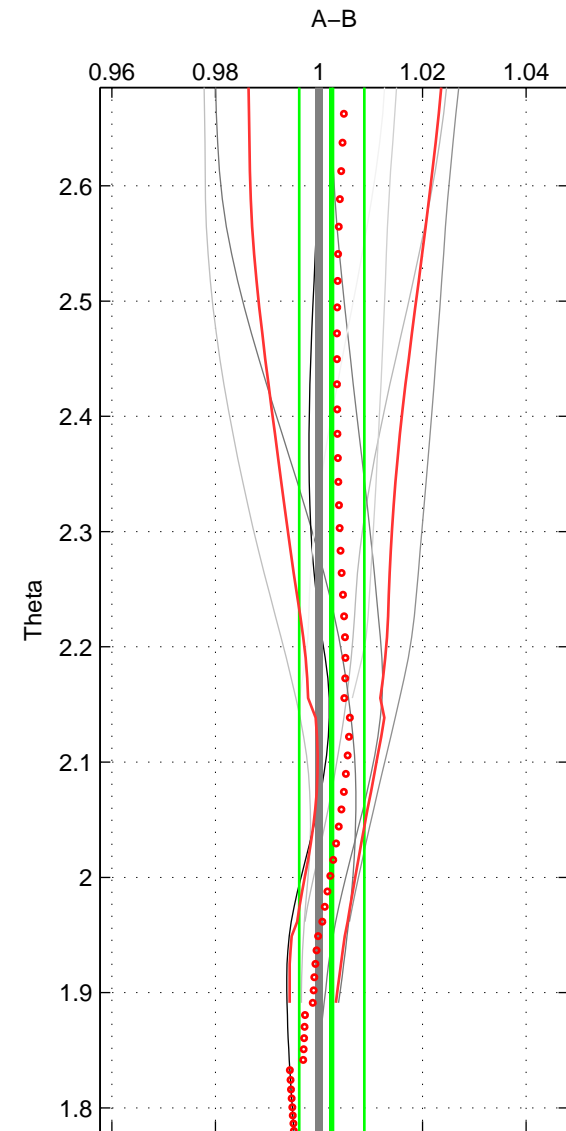

Cruise A (red). Date: Jul 2005 Cruisename: 669-49UF20050615

Cruise B (blue). Date: Jul 2001 Cruisename: 694-49UP20010619

*** "Favourite" values are means of spaces 1 2 3.

| | Offset | O.StDev | Ratio | R.Stdev | Rating |
|--------|--------|---------|-------|---------|--------|
| SIGMA: | 0.091 | 0.269 | 1.002 | 0.007 | 2 |
| THETA: | 0.100 | 0.259 | 1.002 | 0.006 | 2 |
| DEPTH: | 0.128 | 0.601 | 1.003 | 0.015 | 2 |
| FAV.: | 0.106 | 0.376 | 1.003 | 0.009 | 2 |

Profiles of A: 6
 Profiles of B: 2
 Diff profs : 8
 WMoffset (A-B): 0.090917
 WMoffset stdev: 0.26904
 WMratio (A/B): 1.0022
 WMratio stdev: 0.0065186

Quality (1-5): 2

Profiles of A: 6
 Profiles of B: 2
 Diff profs : 8
 WMoffset (A-B): 0.10033
 WMoffset stdev: 0.2586
 WMratio (A/B): 1.0024
 WMratio stdev: 0.0062722

Quality (1-5): 2

Profiles of A: 6
 Profiles of B: 2
 Diff profs : 8
 WMoffset (A-B): 0.12791
 WMoffset stdev: 0.60062
 WMratio (A/B): 1.0031
 WMratio stdev: 0.014563

Quality (1-5): 2