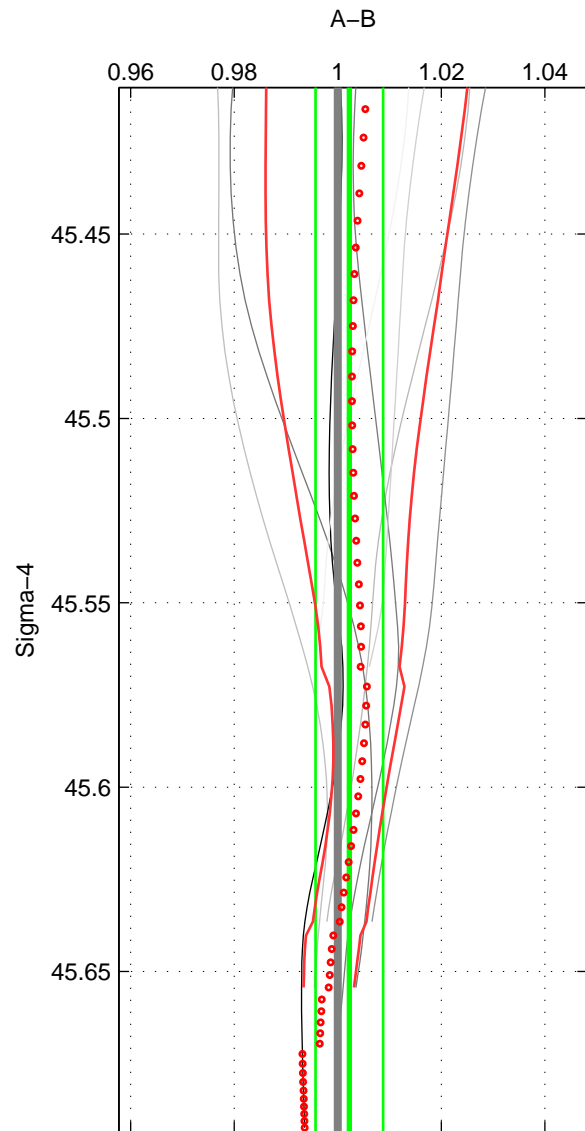

Cruise A (red). Date: Jul 2005 Cruisename: 669-49UF20050615

Cruise B (blue). Date: Jul 2001 Cruisename: 694-49UP20010619

*** "Favourite" values are means of spaces 1 2 3.

| | Offset | O.StDev | Ratio | R.Stdev | Rating |
|--------|--------|---------|-------|---------|--------|
| SIGMA: | 0.091 | 0.269 | 1.002 | 0.007 | 2 |
| THETA: | 0.100 | 0.259 | 1.002 | 0.006 | 2 |
| DEPTH: | 0.128 | 0.601 | 1.003 | 0.015 | 2 |
| FAV.: | 0.106 | 0.376 | 1.003 | 0.009 | 2 |

Profiles of A: 6
 Profiles of B: 2
 Diff profs : 8
 WMoffset (A-B): 0.090917
 WMoffset stdev: 0.26904
 WMratio (A/B): 1.0022
 WMratio stdev: 0.0065186

Quality (1-5): 2

Profiles of A: 6
 Profiles of B: 2
 Diff profs : 8
 WMoffset (A-B): 0.10033
 WMoffset stdev: 0.2586
 WMratio (A/B): 1.0024
 WMratio stdev: 0.0062722

Quality (1-5): 2

Profiles of A: 6
 Profiles of B: 2
 Diff profs : 8
 WMoffset (A-B): 0.12791
 WMoffset stdev: 0.60062
 WMratio (A/B): 1.0031
 WMratio stdev: 0.014563

Quality (1-5): 2