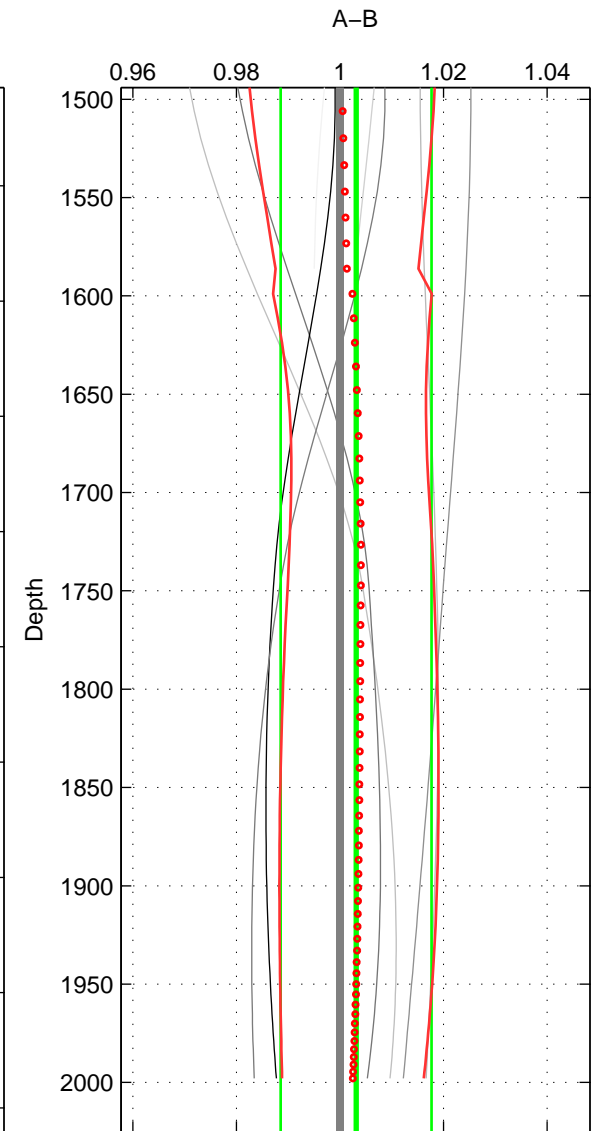

Cruise A (red). Date: Jul 2005 Cruisename: 669-49UF20050615

Cruise B (blue). Date: Jul 2001 Cruisename: 694-49UP20010619

*** "Favourite" values are means of spaces 1 2 3.

| | Offset | O.StDev | Ratio | R.Stdev | Rating |
|--------|--------|---------|-------|---------|--------|
| SIGMA: | 0.091 | 0.269 | 1.002 | 0.007 | 2 |
| THETA: | 0.100 | 0.259 | 1.002 | 0.006 | 2 |
| DEPTH: | 0.128 | 0.601 | 1.003 | 0.015 | 2 |
| FAV.: | 0.106 | 0.376 | 1.003 | 0.009 | 2 |

Profiles of A: 6
 Profiles of B: 2
 Diff profs : 8
 WMoffset (A-B): 0.090917
 WMoffset stdev: 0.26904
 WMratio (A/B): 1.0022
 WMratio stdev: 0.0065186

Quality (1-5): 2

Profiles of A: 6
 Profiles of B: 2
 Diff profs : 8
 WMoffset (A-B): 0.10033
 WMoffset stdev: 0.2586
 WMratio (A/B): 1.0024
 WMratio stdev: 0.0062722

Quality (1-5): 2

Profiles of A: 6
 Profiles of B: 2
 Diff profs : 8
 WMoffset (A-B): 0.12791
 WMoffset stdev: 0.60062
 WMratio (A/B): 1.0031
 WMratio stdev: 0.014563

Quality (1-5): 2