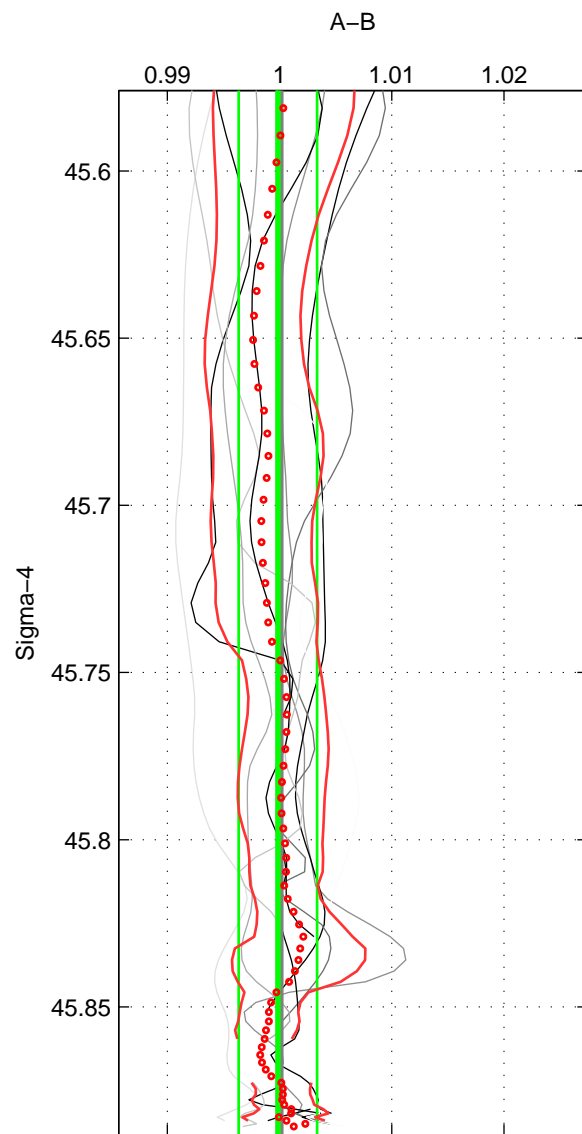

Cruise A (red). Date: Aug 2004 Cruisename: 601-49NZ20040807

Cruise B (blue). Date: Mar 2005 Cruisename: 604-49NZ20050228

*** "Favourite" values are means of spaces 1 2.

	Offset	O.StDev	Ratio	R.Stdev	Rating
SIGMA:	-0.005	0.131	1.000	0.003	5
THETA:	-0.001	0.137	1.000	0.004	5
DEPTH:	0.052	0.134	1.001	0.004	4
FAV. :	-0.003	0.134	1.000	0.004	5

Profiles of A: 9
 Profiles of B: 3
 Diff profs : 9
 WMoffset (A-B): -0.0048535
 WMoffset stdev: 0.13135
 WMratio (A/B): 0.99985
 WMratio stdev: 0.0034886

Quality (1-5): 5

Profiles of A: 9
 Profiles of B: 3
 Diff profs : 9
 WMoffset (A-B): -0.0011254
 WMoffset stdev: 0.13693
 WMratio (A/B): 0.99994
 WMratio stdev: 0.0036625

Quality (1-5): 5

Profiles of A: 9
 Profiles of B: 3
 Diff profs : 9
 WMoffset (A-B): 0.052454
 WMoffset stdev: 0.13367
 WMratio (A/B): 1.0015
 WMratio stdev: 0.0037005

Quality (1-5): 4