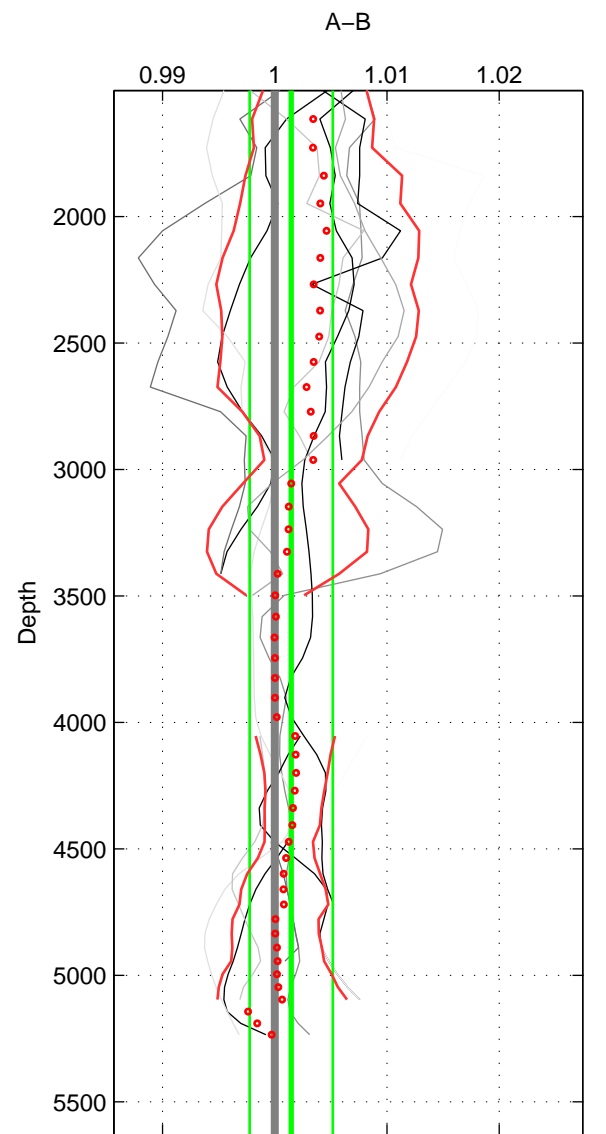

Cruise A (red). Date: Aug 2004 Cruisename: 601-49NZ20040807

Cruise B (blue). Date: Mar 2005 Cruisename: 604-49NZ20050228

*** "Favourite" values are means of spaces 1 2.

	Offset	O.StDev	Ratio	R.Stdev	Rating
SIGMA:	-0.005	0.131	1.000	0.003	5
THETA:	-0.001	0.137	1.000	0.004	5
DEPTH:	0.052	0.134	1.001	0.004	4
FAV. :	-0.003	0.134	1.000	0.004	5

Profiles of A: 9
 Profiles of B: 3
 Diff profs : 9
 WMoffset (A-B): -0.0048535
 WMoffset stdev: 0.13135
 WMratio (A/B): 0.99985
 WMratio stdev: 0.0034886

Quality (1-5): 5

Profiles of A: 9
 Profiles of B: 3
 Diff profs : 9
 WMoffset (A-B): -0.0011254
 WMoffset stdev: 0.13693
 WMratio (A/B): 0.99994
 WMratio stdev: 0.0036625

Quality (1-5): 5

Profiles of A: 9
 Profiles of B: 3
 Diff profs : 9
 WMoffset (A-B): 0.052454
 WMoffset stdev: 0.13367
 WMratio (A/B): 1.0015
 WMratio stdev: 0.0037005

Quality (1-5): 4