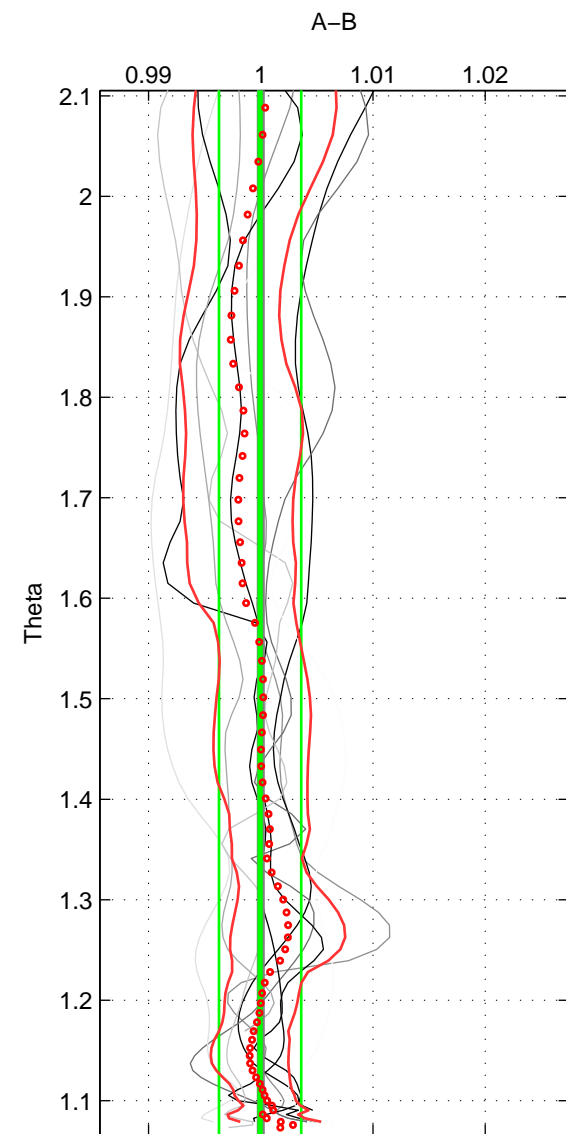

Cruise A (red). Date: Aug 2004 Cruisename: 601-49NZ20040807

Cruise B (blue). Date: Mar 2005 Cruisename: 604-49NZ20050228

*** "Favourite" values are means of spaces 1 2.

	Offset	O.StDev	Ratio	R.Stdev	Rating
SIGMA:	-0.005	0.131	1.000	0.003	5
THETA:	-0.001	0.137	1.000	0.004	5
DEPTH:	0.052	0.134	1.001	0.004	4
FAV. :	-0.003	0.134	1.000	0.004	5

Profiles of A: 9
 Profiles of B: 3
 Diff profs : 9
 WMoffset (A-B): -0.0048535
 WMoffset stdev: 0.13135
 WMratio (A/B): 0.99985
 WMratio stdev: 0.0034886

Quality (1-5): 5

Profiles of A: 9
 Profiles of B: 3
 Diff profs : 9
 WMoffset (A-B): -0.0011254
 WMoffset stdev: 0.13693
 WMratio (A/B): 0.99994
 WMratio stdev: 0.0036625

Quality (1-5): 5

Profiles of A: 9
 Profiles of B: 3
 Diff profs : 9
 WMoffset (A-B): 0.052454
 WMoffset stdev: 0.13367
 WMratio (A/B): 1.0015
 WMratio stdev: 0.0037005

Quality (1-5): 4