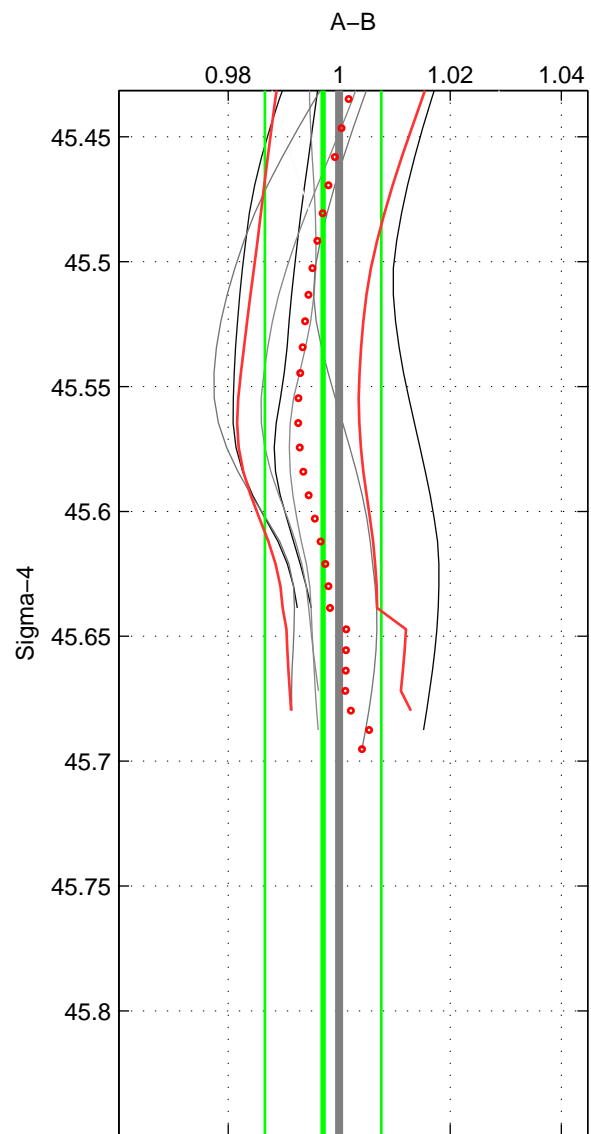

Cruise A (red). Date: Feb 2008 Cruisename: 676-49UF20080117
 Cruise B (blue). Date: Nov 2001 Cruisename: 695-49UP20011010

*** "Favourite" values are those of space 2.

	Offset	O.StDev	Ratio	R.Stdev	Rating
SIGMA:	-0.120	0.434	0.997	0.010	4
THETA:	0.044	0.383	1.001	0.009	5
DEPTH:	0.167	0.079	1.004	0.002	3
FAV.:	0.044	0.383	1.001	0.009	5

Profiles of A: 33
 Profiles of B: 3
 Diff profs : 9
 WMoffset (A-B): -0.11969
 WMoffset stdev: 0.43446
 WMratio (A/B): 0.99708
 WMratio stdev: 0.010487

Quality (1-5): 4

Profiles of A: 33
 Profiles of B: 16
 Diff profs : 38
 WMoffset (A-B): 0.044193
 WMoffset stdev: 0.38339
 WMratio (A/B): 1.0012
 WMratio stdev: 0.0093993

Quality (1-5): 5

Profiles of A: 33
 Profiles of B: 16
 Diff profs : 38
 WMoffset (A-B): 0.16743
 WMoffset stdev: 0.079109
 WMratio (A/B): 1.0042
 WMratio stdev: 0.001978

Quality (1-5): 3

Please note that statistics are bad.