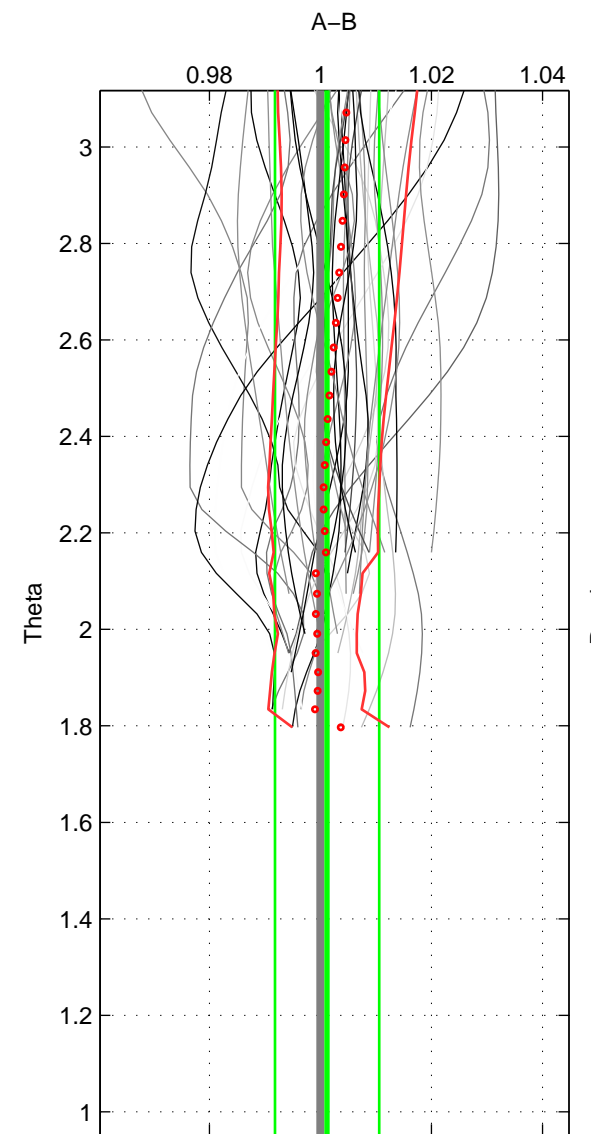

Cruise A (red). Date: Feb 2008 Cruisename: 676-49UF20080117
 Cruise B (blue). Date: Nov 2001 Cruisename: 695-49UP20011010

*** "Favourite" values are those of space 2.

	Offset	O.StDev	Ratio	R.Stdev	Rating
SIGMA:	-0.120	0.434	0.997	0.010	4
THETA:	0.044	0.383	1.001	0.009	5
DEPTH:	0.167	0.079	1.004	0.002	3
FAV.:	0.044	0.383	1.001	0.009	5

Profiles of A: 33
 Profiles of B: 3
 Diff profs : 9
 WMoffset (A-B): -0.11969
 WMoffset stdev: 0.43446
 WMratio (A/B): 0.99708
 WMratio stdev: 0.010487

Quality (1-5): 4

Profiles of A: 33
 Profiles of B: 16
 Diff profs : 38
 WMoffset (A-B): 0.044193
 WMoffset stdev: 0.38339
 WMratio (A/B): 1.0012
 WMratio stdev: 0.0093993

Quality (1-5): 5

Profiles of A: 33
 Profiles of B: 16
 Diff profs : 38
 WMoffset (A-B): 0.16743
 WMoffset stdev: 0.079109
 WMratio (A/B): 1.0042
 WMratio stdev: 0.001978

Quality (1-5): 3

Please note that statistics are bad.