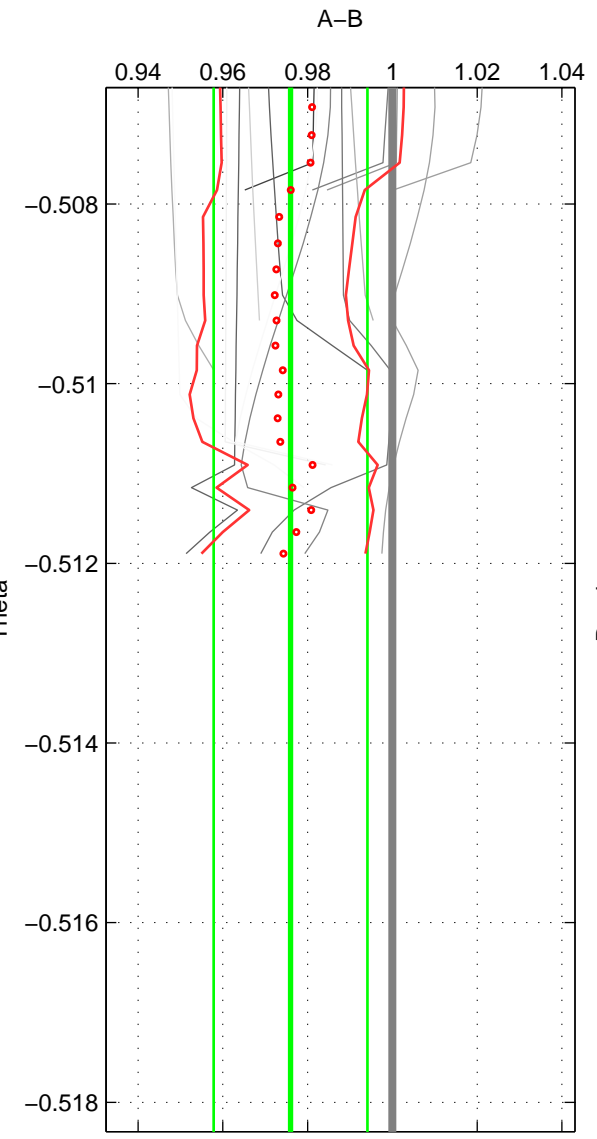

Cruise A (red). Date: Aug 2005 Cruisename: 41-18SN20050729  
 Cruise B (blue). Date: Aug 2004 Cruisename: 56-32H120040718

\*\*\* "Favourite" values are those of space 2.

	Offset	O.StDev	Ratio	R.Stdev	Rating
SIGMA:	-0.485	0.030	0.967	0.002	2
THETA:	-0.350	0.266	0.976	0.018	4
DEPTH:	-0.366	0.032	0.975	0.002	2
FAV. :	-0.350	0.266	0.976	0.018	4

Please note that statistics are bad.

Profiles of A: 5  
 Profiles of B: 2  
 Diff profs : 5  
 WMoffset (A-B): -0.48524  
 WMoffset stdev: 0.030343  
 WMratio (A/B): 0.96671  
 WMratio stdev: 0.0019239

Quality (1-5): 2

Profiles of A: 5  
 Profiles of B: 5  
 Diff profs : 15  
 WMoffset (A-B): -0.3503  
 WMoffset stdev: 0.2656  
 WMratio (A/B): 0.97596  
 WMratio stdev: 0.018153

Quality (1-5): 4

Please note that statistics are bad.

Profiles of A: 4  
 Profiles of B: 4  
 Diff profs : 10  
 WMoffset (A-B): -0.36622  
 WMoffset stdev: 0.031513  
 WMratio (A/B): 0.97465  
 WMratio stdev: 0.0020735

Quality (1-5): 2