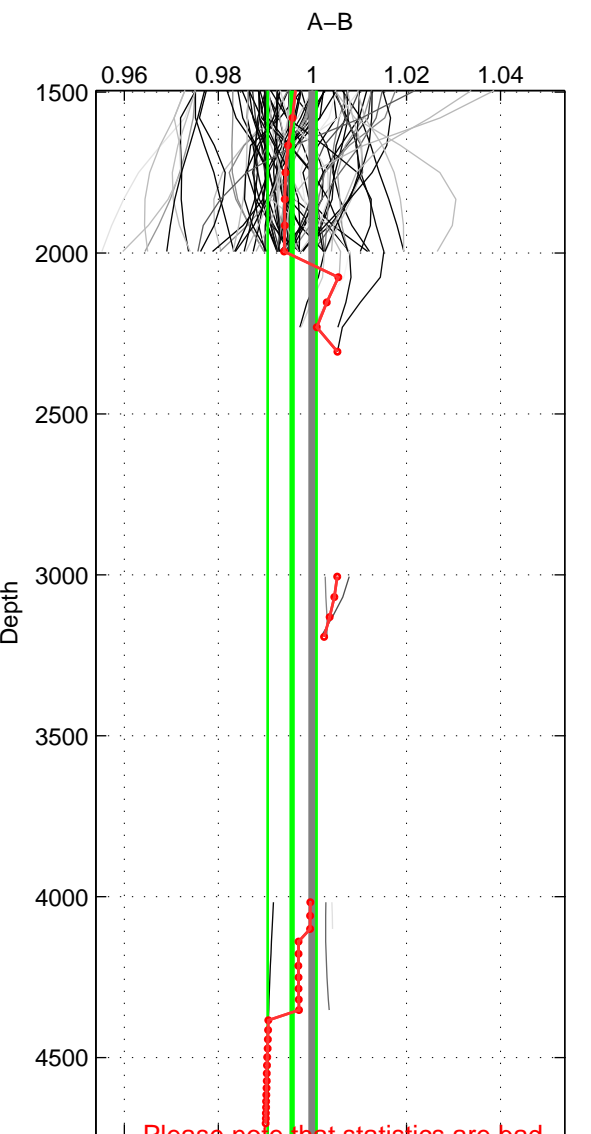

Cruise A (red). Date: Jul 2004 Cruisename: 666-49UF20040616
 Cruise B (blue). Date: Jul 2005 Cruisename: 669-49UF20050615

*** "Favourite" values are means of spaces 1 2.

	Offset	O.StDev	Ratio	R.Stdev	Rating
SIGMA:	-0.026	0.221	0.999	0.006	5
THETA:	-0.005	0.155	1.000	0.004	5
DEPTH:	-0.154	0.185	0.996	0.005	3
FAV. :	-0.015	0.188	1.000	0.005	5

Profiles of A: 59
 Profiles of B: 53
 Diff profs : 91
 WMoffset (A-B): -0.025669
 WMoffset stdev: 0.22058
 WMratio (A/B): 0.99919
 WMratio stdev: 0.0058109

Quality (1-5): 5

Profiles of A: 59
 Profiles of B: 53
 Diff profs : 91
 WMoffset (A-B): -0.0047798
 WMoffset stdev: 0.15543
 WMratio (A/B): 0.99982
 WMratio stdev: 0.0041797

Quality (1-5): 5

Profiles of A: 59
 Profiles of B: 53
 Diff profs : 91
 WMoffset (A-B): -0.15366
 WMoffset stdev: 0.18471
 WMratio (A/B): 0.99568
 WMratio stdev: 0.0052066

Quality (1-5): 3

Please note that statistics are bad.