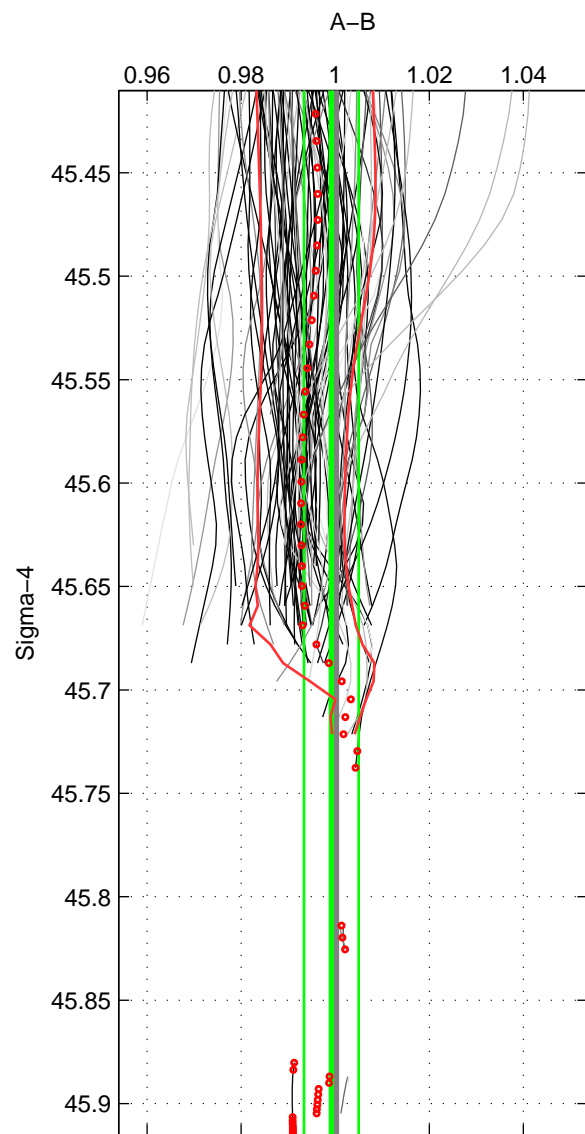

Cruise A (red). Date: Jul 2004 Cruisename: 666-49UF20040616
 Cruise B (blue). Date: Jul 2005 Cruisename: 669-49UF20050615

*** "Favourite" values are means of spaces 1 2.

	Offset	O.StDev	Ratio	R.Stdev	Rating
SIGMA:	-0.026	0.221	0.999	0.006	5
THETA:	-0.005	0.155	1.000	0.004	5
DEPTH:	-0.154	0.185	0.996	0.005	3
FAV. :	-0.015	0.188	1.000	0.005	5

Profiles of A: 59
 Profiles of B: 53
 Diff profs : 91
 WMoffset (A-B): -0.025669
 WMoffset stdev: 0.22058
 WMratio (A/B): 0.99919
 WMratio stdev: 0.0058109

Quality (1-5): 5

Profiles of A: 59
 Profiles of B: 53
 Diff profs : 91
 WMoffset (A-B): -0.0047798
 WMoffset stdev: 0.15543
 WMratio (A/B): 0.99982
 WMratio stdev: 0.0041797

Quality (1-5): 5

Profiles of A: 59
 Profiles of B: 53
 Diff profs : 91
 WMoffset (A-B): -0.15366
 WMoffset stdev: 0.18471
 WMratio (A/B): 0.99568
 WMratio stdev: 0.0052066

Quality (1-5): 3

Please note that statistics are bad.