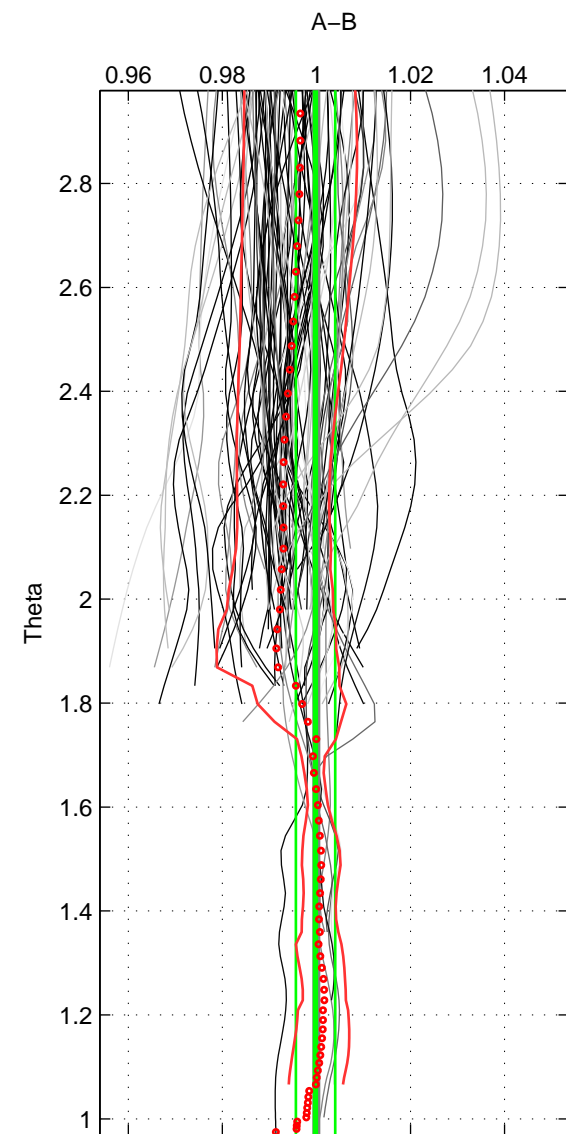

Cruise A (red). Date: Jul 2004 Cruisename: 666-49UF20040616
 Cruise B (blue). Date: Jul 2005 Cruisename: 669-49UF20050615

*** "Favourite" values are means of spaces 1 2.

	Offset	O.StDev	Ratio	R.Stdev	Rating
SIGMA:	-0.026	0.221	0.999	0.006	5
THETA:	-0.005	0.155	1.000	0.004	5
DEPTH:	-0.154	0.185	0.996	0.005	3
FAV. :	-0.015	0.188	1.000	0.005	5

Profiles of A: 59
 Profiles of B: 53
 Diff profs : 91
 WMoffset (A-B): -0.025669
 WMoffset stdev: 0.22058
 WMratio (A/B): 0.99919
 WMratio stdev: 0.0058109

Quality (1-5): 5

Profiles of A: 59
 Profiles of B: 53
 Diff profs : 91
 WMoffset (A-B): -0.0047798
 WMoffset stdev: 0.15543
 WMratio (A/B): 0.99982
 WMratio stdev: 0.0041797

Quality (1-5): 5

Profiles of A: 59
 Profiles of B: 53
 Diff profs : 91
 WMoffset (A-B): -0.15366
 WMoffset stdev: 0.18471
 WMratio (A/B): 0.99568
 WMratio stdev: 0.0052066

Quality (1-5): 3

Please note that statistics are bad.