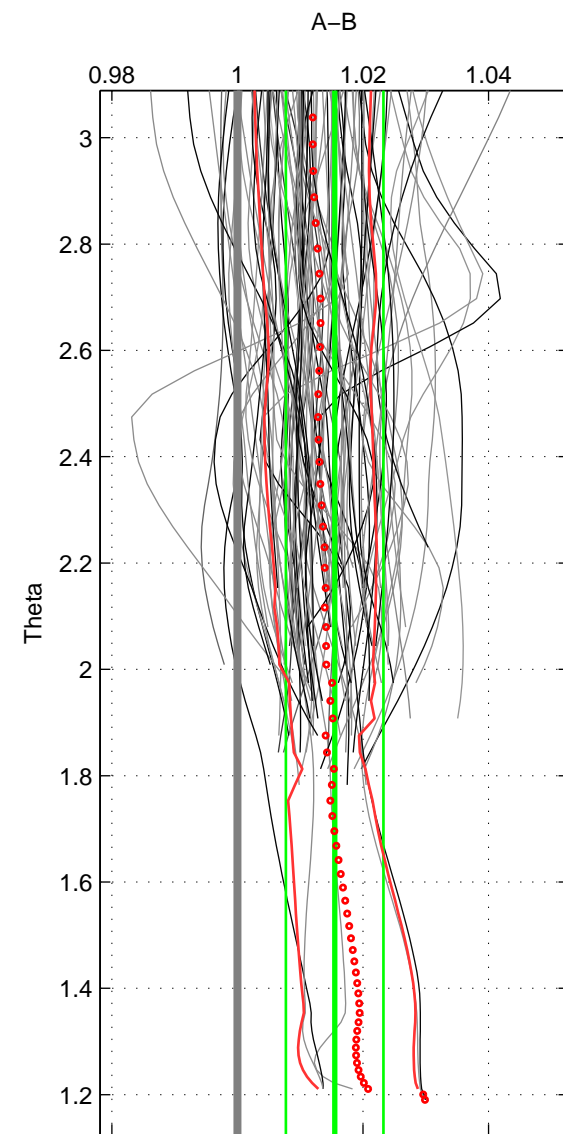

Cruise A (red). Date: Jul 2001 Cruisename: 656-49UF20010710
 Cruise B (blue). Date: Apr 2004 Cruisename: 665-49UF20040421

*** "Favourite" values are means of spaces 1 2.

	Offset	O.StDev	Ratio	R.Stdev	Rating
SIGMA:	0.534	0.277	1.014	0.007	5
THETA:	0.590	0.293	1.015	0.008	5
DEPTH:	0.548	0.034	1.015	0.001	3
FAV.:	0.562	0.285	1.015	0.007	5

Profiles of A: 34
 Profiles of B: 32
 Diff profs : 97
 WMoffset (A-B): 0.53398
 WMoffset stdev: 0.27743
 WMratio (A/B): 1.0138
 WMratio stdev: 0.0071948

Quality (1-5): 5

Profiles of A: 34
 Profiles of B: 32
 Diff profs : 97
 WMoffset (A-B): 0.59033
 WMoffset stdev: 0.29314
 WMratio (A/B): 1.0155
 WMratio stdev: 0.0077643

Quality (1-5): 5

Profiles of A: 34
 Profiles of B: 32
 Diff profs : 97
 WMoffset (A-B): 0.5482
 WMoffset stdev: 0.034408
 WMratio (A/B): 1.0148
 WMratio stdev: 0.00093441

Quality (1-5): 3

Please note that statistics are bad.