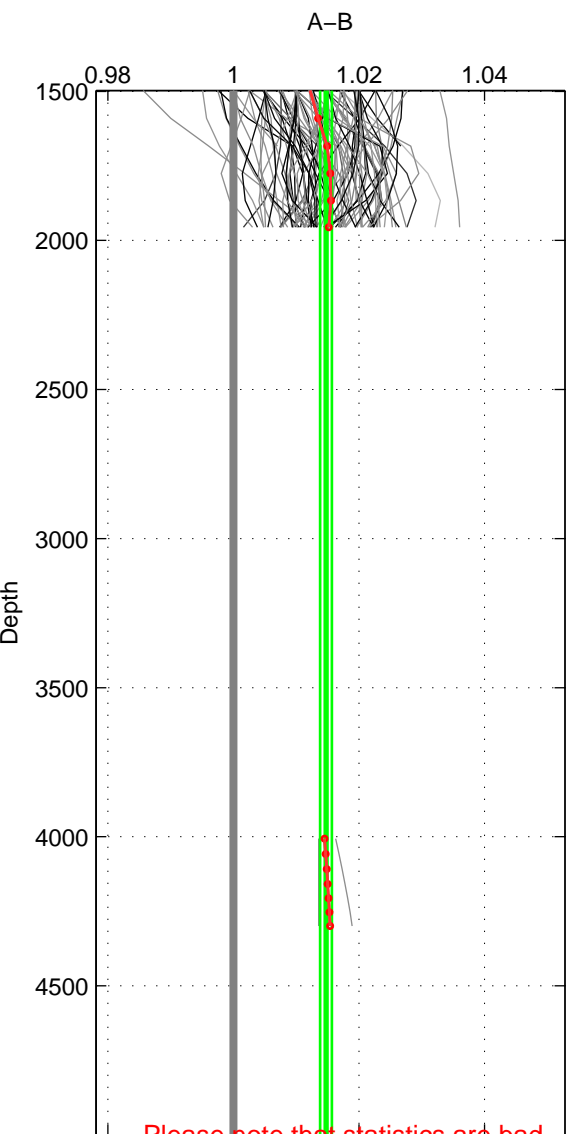

Cruise A (red). Date: Jul 2001 Cruisename: 656-49UF20010710
 Cruise B (blue). Date: Apr 2004 Cruisename: 665-49UF20040421

*** "Favourite" values are means of spaces 1 2.

	Offset	O.StDev	Ratio	R.Stdev	Rating
SIGMA:	0.534	0.277	1.014	0.007	5
THETA:	0.590	0.293	1.015	0.008	5
DEPTH:	0.548	0.034	1.015	0.001	3
FAV.:	0.562	0.285	1.015	0.007	5

Profiles of A: 34
 Profiles of B: 32
 Diff profs : 97
 WMoffset (A-B): 0.53398
 WMoffset stdev: 0.27743
 WMratio (A/B): 1.0138
 WMratio stdev: 0.0071948

Quality (1-5): 5

Profiles of A: 34
 Profiles of B: 32
 Diff profs : 97
 WMoffset (A-B): 0.59033
 WMoffset stdev: 0.29314
 WMratio (A/B): 1.0155
 WMratio stdev: 0.0077643

Quality (1-5): 5

Profiles of A: 34
 Profiles of B: 32
 Diff profs : 97
 WMoffset (A-B): 0.5482
 WMoffset stdev: 0.034408
 WMratio (A/B): 1.0148
 WMratio stdev: 0.00093441

Quality (1-5): 3

Please note that statistics are bad.