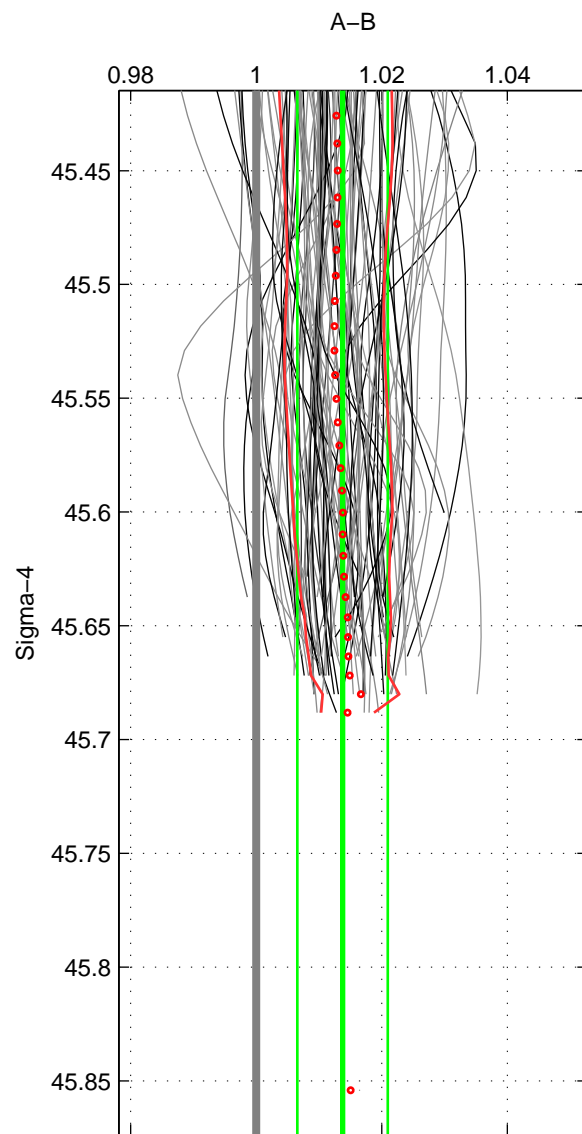

Cruise A (red). Date: Jul 2001 Cruisename: 656-49UF20010710
 Cruise B (blue). Date: Apr 2004 Cruisename: 665-49UF20040421

*** "Favourite" values are means of spaces 1 2.

	Offset	O.StDev	Ratio	R.Stdev	Rating
SIGMA:	0.534	0.277	1.014	0.007	5
THETA:	0.590	0.293	1.015	0.008	5
DEPTH:	0.548	0.034	1.015	0.001	3
FAV.:	0.562	0.285	1.015	0.007	5

Profiles of A: 34
 Profiles of B: 32
 Diff profs : 97
 WMoffset (A-B): 0.53398
 WMoffset stdev: 0.27743
 WMratio (A/B): 1.0138
 WMratio stdev: 0.0071948

Quality (1-5): 5

Profiles of A: 34
 Profiles of B: 32
 Diff profs : 97
 WMoffset (A-B): 0.59033
 WMoffset stdev: 0.29314
 WMratio (A/B): 1.0155
 WMratio stdev: 0.0077643

Quality (1-5): 5

Profiles of A: 34
 Profiles of B: 32
 Diff profs : 97
 WMoffset (A-B): 0.5482
 WMoffset stdev: 0.034408
 WMratio (A/B): 1.0148
 WMratio stdev: 0.00093441

Quality (1-5): 3

Please note that statistics are bad.