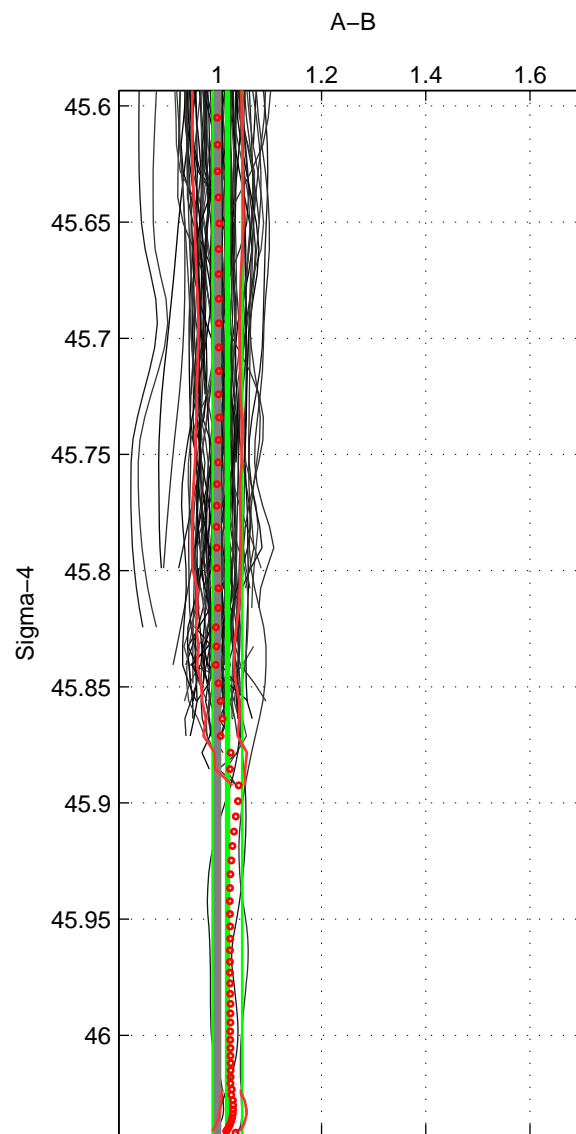

Cruise A (red). Date: Aug 1988 Cruisename: 241-32OC19880723
 Cruise B (blue). Date: Aug 1993 Cruisename: 251-33MW19930704.1

*** "Favourite" values are means of spaces 1 2 3.

	Offset	O.StDev	Ratio	R.Stdev	Rating
SIGMA:	0.434	0.649	1.020	0.028	5
THETA:	0.623	0.748	1.025	0.029	5
DEPTH:	0.137	0.708	1.007	0.028	5
FAV.:	0.398	0.702	1.017	0.028	5

Profiles of A: 80
 Profiles of B: 63
 Diff profs : 92
 WMoffset (A-B): 0.43416
 WMoffset stdev: 0.64869
 WMratio (A/B): 1.0196
 WMratio stdev: 0.028453

Quality (1-5): 5

Profiles of A: 80
 Profiles of B: 63
 Diff profs : 92
 WMoffset (A-B): 0.62255
 WMoffset stdev: 0.74824
 WMratio (A/B): 1.025
 WMratio stdev: 0.028541

Quality (1-5): 5

Profiles of A: 80
 Profiles of B: 63
 Diff profs : 92
 WMoffset (A-B): 0.13678
 WMoffset stdev: 0.70831
 WMratio (A/B): 1.0066
 WMratio stdev: 0.027634

Quality (1-5): 5