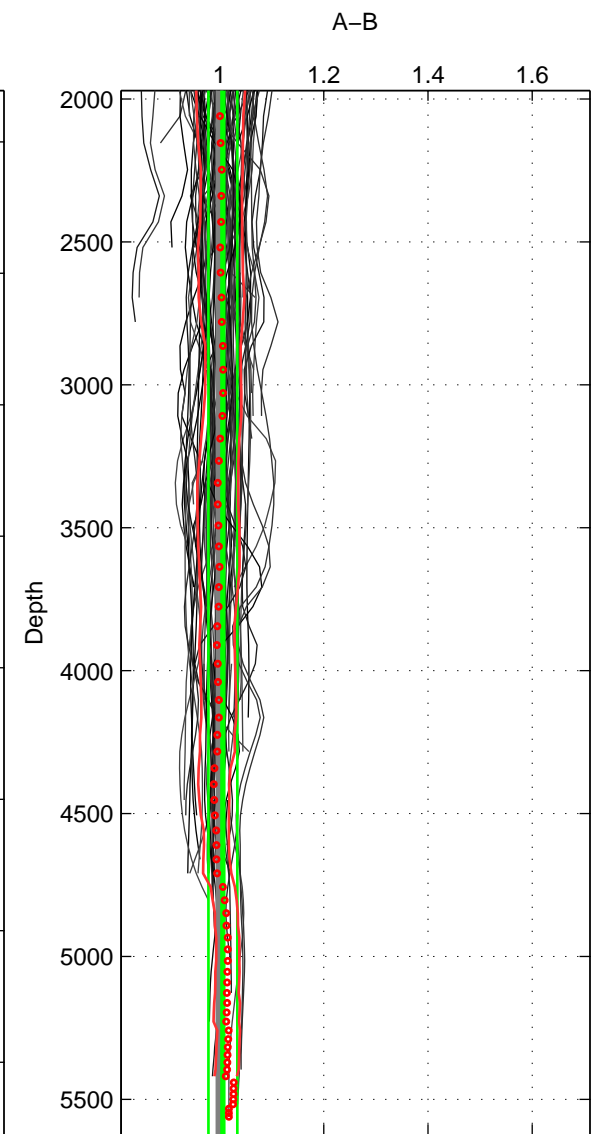

Cruise A (red). Date: Aug 1988 Cruisename: 241-32OC19880723
 Cruise B (blue). Date: Aug 1993 Cruisename: 251-33MW19930704.1

*** "Favourite" values are means of spaces 1 2 3.

	Offset	O.StDev	Ratio	R.Stdev	Rating
SIGMA:	0.434	0.649	1.020	0.028	5
THETA:	0.623	0.748	1.025	0.029	5
DEPTH:	0.137	0.708	1.007	0.028	5
FAV.:	0.398	0.702	1.017	0.028	5

Profiles of A: 80
 Profiles of B: 63
 Diff profs : 92
 WMoffset (A-B): 0.43416
 WMoffset stdev: 0.64869
 WMratio (A/B): 1.0196
 WMratio stdev: 0.028453

Quality (1-5): 5

Profiles of A: 80
 Profiles of B: 63
 Diff profs : 92
 WMoffset (A-B): 0.62255
 WMoffset stdev: 0.74824
 WMratio (A/B): 1.025
 WMratio stdev: 0.028541

Quality (1-5): 5

Profiles of A: 80
 Profiles of B: 63
 Diff profs : 92
 WMoffset (A-B): 0.13678
 WMoffset stdev: 0.70831
 WMratio (A/B): 1.0066
 WMratio stdev: 0.027634

Quality (1-5): 5