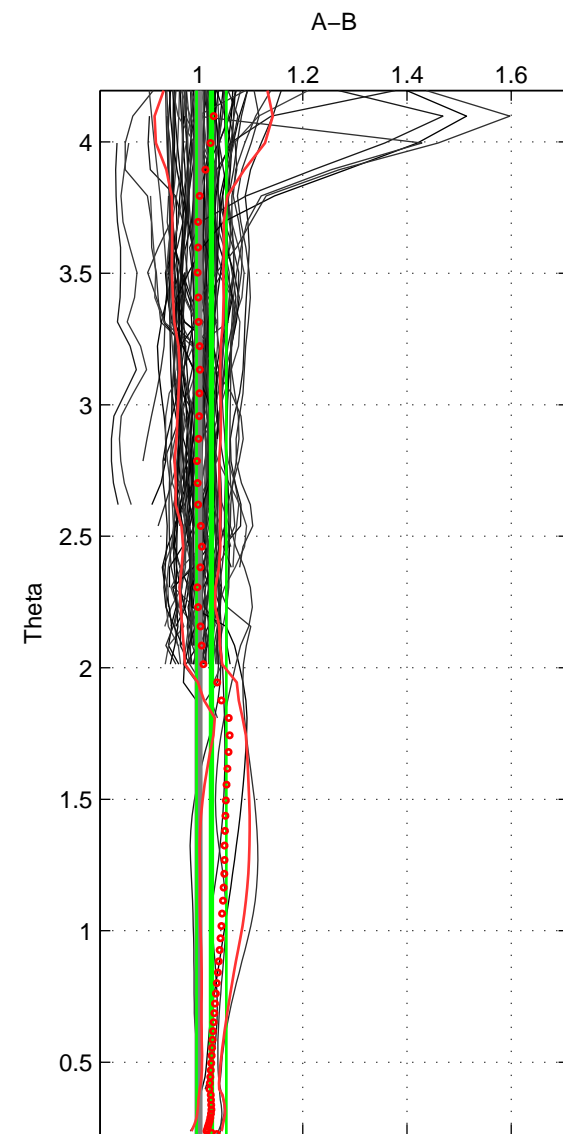

Cruise A (red). Date: Aug 1988 Cruisename: 241-32OC19880723
 Cruise B (blue). Date: Aug 1993 Cruisename: 251-33MW19930704.1

*** "Favourite" values are means of spaces 1 2 3.

	Offset	O.StDev	Ratio	R.Stdev	Rating
SIGMA:	0.434	0.649	1.020	0.028	5
THETA:	0.623	0.748	1.025	0.029	5
DEPTH:	0.137	0.708	1.007	0.028	5
FAV.:	0.398	0.702	1.017	0.028	5

Profiles of A: 80
 Profiles of B: 63
 Diff profs : 92
 WMoffset (A-B): 0.43416
 WMoffset stdev: 0.64869
 WMratio (A/B): 1.0196
 WMratio stdev: 0.028453

Quality (1-5): 5

Profiles of A: 80
 Profiles of B: 63
 Diff profs : 92
 WMoffset (A-B): 0.62255
 WMoffset stdev: 0.74824
 WMratio (A/B): 1.025
 WMratio stdev: 0.028541

Quality (1-5): 5

Profiles of A: 80
 Profiles of B: 63
 Diff profs : 92
 WMoffset (A-B): 0.13678
 WMoffset stdev: 0.70831
 WMratio (A/B): 1.0066
 WMratio stdev: 0.027634

Quality (1-5): 5