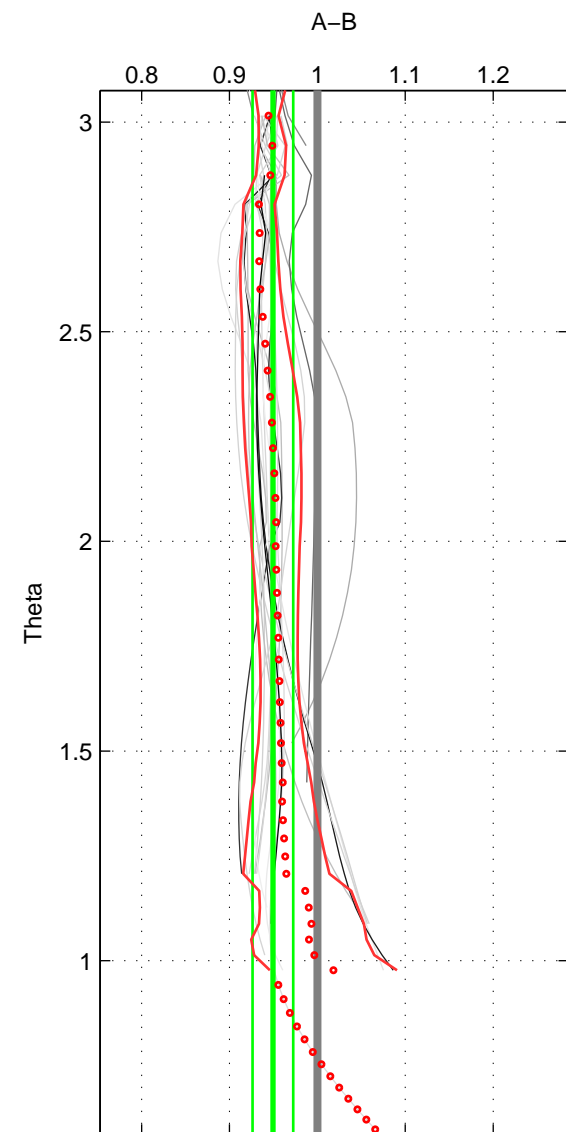

Cruise A (red). Date: Aug 1997 Cruisename: 63-34AR19970805  
 Cruise B (blue). Date: Aug 1997 Cruisename: 155-06MT19970815

\*\*\* "Favourite" values are means of spaces 1 2.

|        | Offset | O.StDev | Ratio | R.Stdev | Rating |
|--------|--------|---------|-------|---------|--------|
| SIGMA: | -0.766 | 0.409   | 0.950 | 0.026   | 4      |
| THETA: | -0.778 | 0.369   | 0.949 | 0.023   | 4      |
| DEPTH: | -1.070 | 0.801   | 0.935 | 0.048   | 3      |
| FAV.:  | -0.772 | 0.389   | 0.950 | 0.024   | 4      |

Profiles of A: 7  
 Profiles of B: 7  
 Diff profs: 30  
 WMoffset (A-B): -0.76557  
 WMoffset stdev: 0.40865  
 WMratio (A/B): 0.94994  
 WMratio stdev: 0.025819

Quality (1-5): 4

Profiles of A: 7  
 Profiles of B: 7  
 Diff profs: 28  
 WMoffset (A-B): -0.77805  
 WMoffset stdev: 0.36943  
 WMratio (A/B): 0.94939  
 WMratio stdev: 0.023134

Quality (1-5): 4

Profiles of A: 7  
 Profiles of B: 7  
 Diff profs: 29  
 WMoffset (A-B): -1.0705  
 WMoffset stdev: 0.80116  
 WMratio (A/B): 0.93495  
 WMratio stdev: 0.047999

Quality (1-5): 3