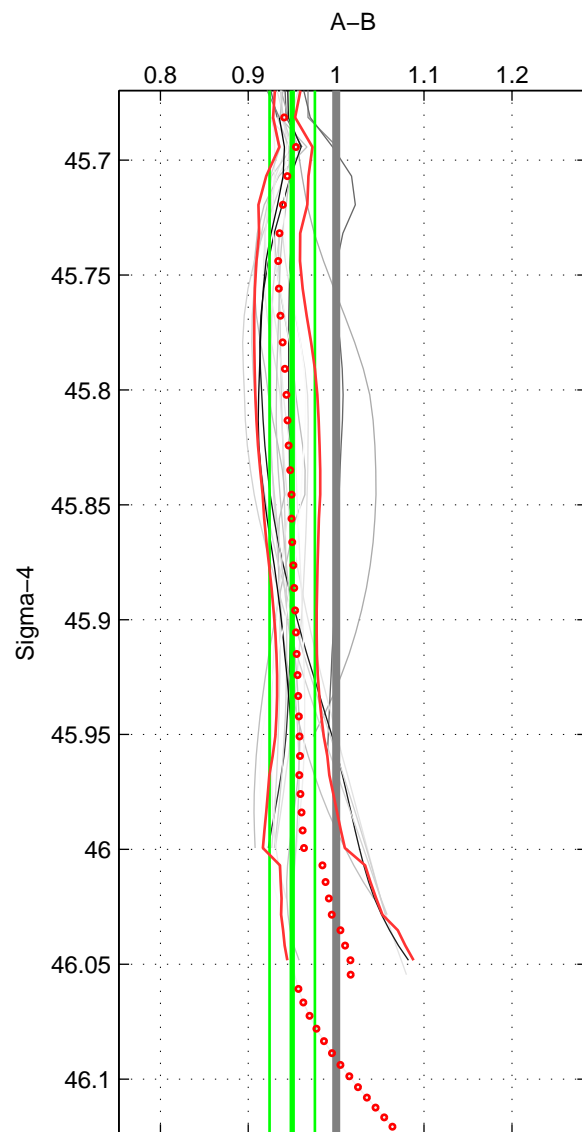

Cruise A (red). Date: Aug 1997 Cruisename: 63-34AR19970805  
 Cruise B (blue). Date: Aug 1997 Cruisename: 155-06MT19970815

\*\*\* "Favourite" values are means of spaces 1 2.

|        | Offset | O.StDev | Ratio | R.Stdev | Rating |
|--------|--------|---------|-------|---------|--------|
| SIGMA: | -0.766 | 0.409   | 0.950 | 0.026   | 4      |
| THETA: | -0.778 | 0.369   | 0.949 | 0.023   | 4      |
| DEPTH: | -1.070 | 0.801   | 0.935 | 0.048   | 3      |
| FAV.:  | -0.772 | 0.389   | 0.950 | 0.024   | 4      |

Profiles of A: 7  
 Profiles of B: 7  
 Diff profs: 30  
 WMoffset (A-B): -0.76557  
 WMoffset stdev: 0.40865  
 WMratio (A/B): 0.94994  
 WMratio stdev: 0.025819

Quality (1-5): 4

Profiles of A: 7  
 Profiles of B: 7  
 Diff profs: 28  
 WMoffset (A-B): -0.77805  
 WMoffset stdev: 0.36943  
 WMratio (A/B): 0.94939  
 WMratio stdev: 0.023134

Quality (1-5): 4

Profiles of A: 7  
 Profiles of B: 7  
 Diff profs: 29  
 WMoffset (A-B): -1.0705  
 WMoffset stdev: 0.80116  
 WMratio (A/B): 0.93495  
 WMratio stdev: 0.047999

Quality (1-5): 3