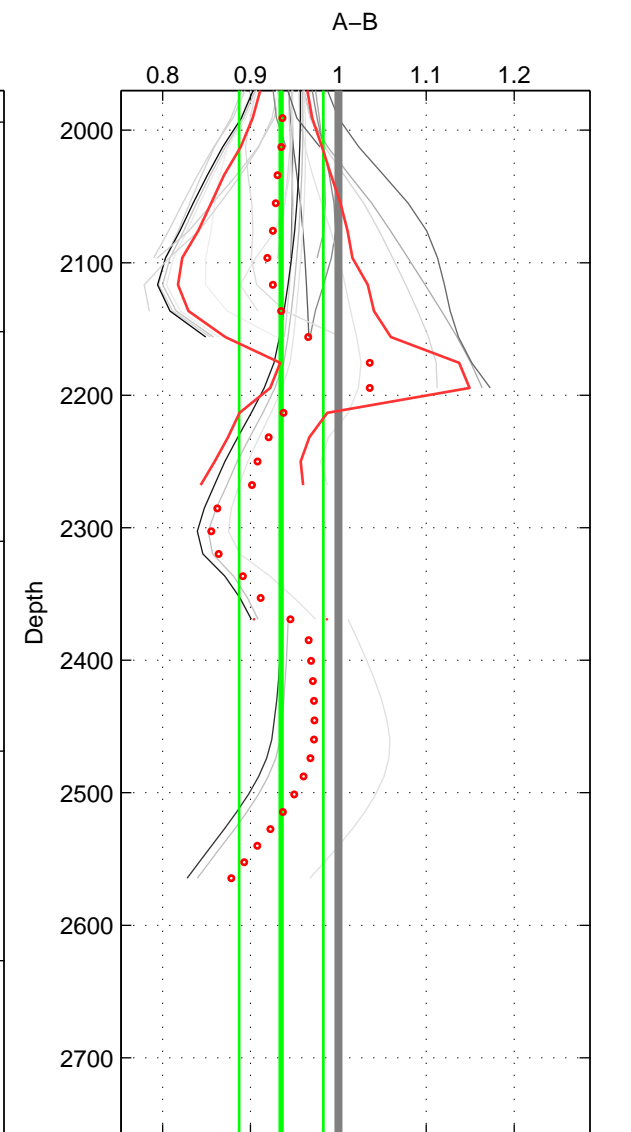

Cruise A (red). Date: Aug 1997 Cruisename: 63-34AR19970805  
 Cruise B (blue). Date: Aug 1997 Cruisename: 155-06MT19970815

\*\*\* "Favourite" values are means of spaces 1 2.

|        | Offset | O.StDev | Ratio | R.Stdev | Rating |
|--------|--------|---------|-------|---------|--------|
| SIGMA: | -0.766 | 0.409   | 0.950 | 0.026   | 4      |
| THETA: | -0.778 | 0.369   | 0.949 | 0.023   | 4      |
| DEPTH: | -1.070 | 0.801   | 0.935 | 0.048   | 3      |
| FAV.:  | -0.772 | 0.389   | 0.950 | 0.024   | 4      |

Profiles of A: 7  
 Profiles of B: 7  
 Diff profs: 30  
 WMoffset (A-B): -0.76557  
 WMoffset stdev: 0.40865  
 WMratio (A/B): 0.94994  
 WMratio stdev: 0.025819

Quality (1-5): 4

Profiles of A: 7  
 Profiles of B: 7  
 Diff profs: 28  
 WMoffset (A-B): -0.77805  
 WMoffset stdev: 0.36943  
 WMratio (A/B): 0.94939  
 WMratio stdev: 0.023134

Quality (1-5): 4

Profiles of A: 7  
 Profiles of B: 7  
 Diff profs: 29  
 WMoffset (A-B): -1.0705  
 WMoffset stdev: 0.80116  
 WMratio (A/B): 0.93495  
 WMratio stdev: 0.047999

Quality (1-5): 3