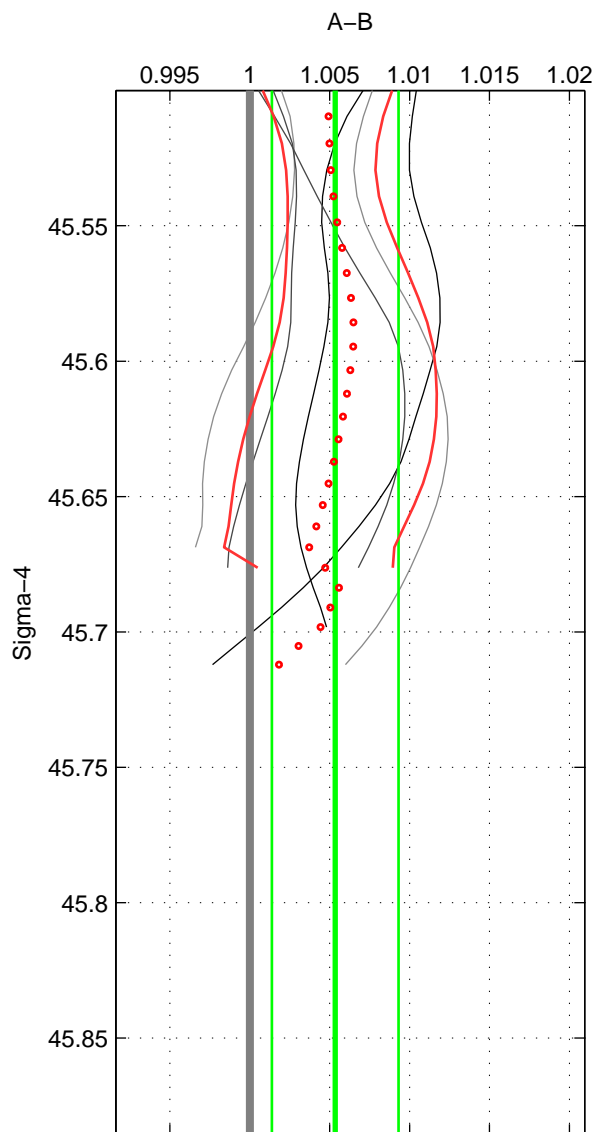

Cruise A (red). Date: Jun 2001 Cruisename: 591-49NZ20010604
 Cruise B (blue). Date: May 2003 Cruisename: 699-49UP20030425

*** "Favourite" values are means of spaces 1 2.

	Offset	O.StDev	Ratio	R.Stdev	Rating
SIGMA:	0.224	0.166	1.005	0.004	4
THETA:	0.182	0.183	1.004	0.004	4
DEPTH:	0.333	0.074	1.008	0.002	3
FAV.:	0.203	0.175	1.005	0.004	4

Profiles of A: 5
 Profiles of B: 4
 Diff profs : 6
 WMoffset (A-B): 0.22412
 WMoffset stdev: 0.16649
 WMratio (A/B): 1.0053
 WMratio stdev: 0.0039641

Quality (1-5): 4

Profiles of A: 5
 Profiles of B: 4
 Diff profs : 6
 WMoffset (A-B): 0.18223
 WMoffset stdev: 0.18294
 WMratio (A/B): 1.0044
 WMratio stdev: 0.0043845

Quality (1-5): 4

Profiles of A: 5
 Profiles of B: 4
 Diff profs : 6
 WMoffset (A-B): 0.33318
 WMoffset stdev: 0.074124
 WMratio (A/B): 1.0081
 WMratio stdev: 0.0017167

Quality (1-5): 3

Please note that statistics are bad.