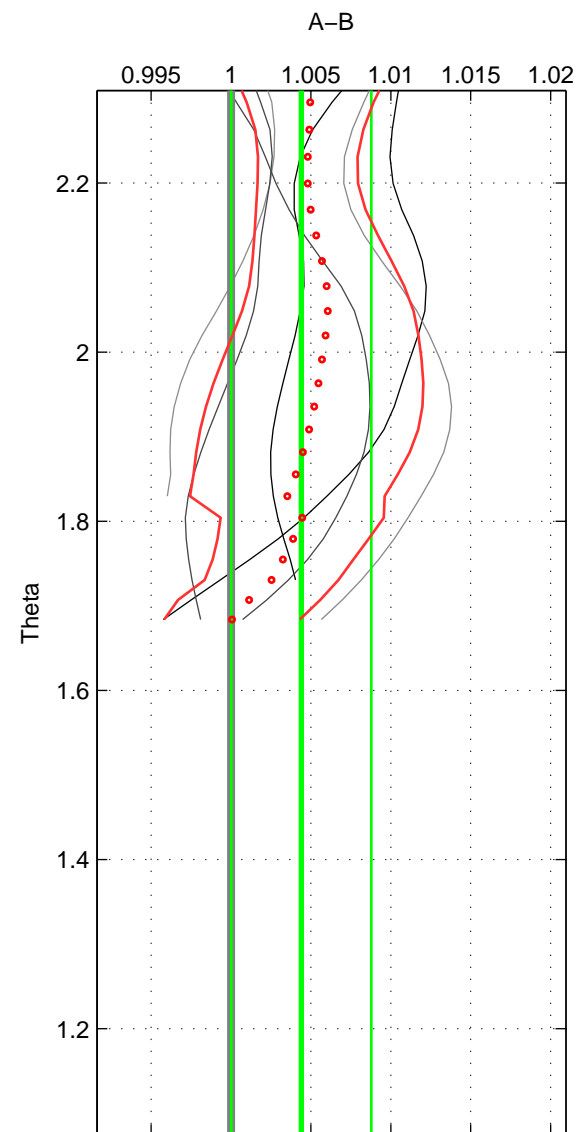

Cruise A (red). Date: Jun 2001 Cruisename: 591-49NZ20010604
 Cruise B (blue). Date: May 2003 Cruisename: 699-49UP20030425

*** "Favourite" values are means of spaces 1 2.

	Offset	O.StDev	Ratio	R.Stdev	Rating
SIGMA:	0.224	0.166	1.005	0.004	4
THETA:	0.182	0.183	1.004	0.004	4
DEPTH:	0.333	0.074	1.008	0.002	3
FAV.:	0.203	0.175	1.005	0.004	4

Profiles of A: 5
 Profiles of B: 4
 Diff profs : 6
 WMoffset (A-B): 0.22412
 WMoffset stdev: 0.16649
 WMratio (A/B): 1.0053
 WMratio stdev: 0.0039641

Quality (1-5): 4

Profiles of A: 5
 Profiles of B: 4
 Diff profs : 6
 WMoffset (A-B): 0.18223
 WMoffset stdev: 0.18294
 WMratio (A/B): 1.0044
 WMratio stdev: 0.0043845

Quality (1-5): 4

Profiles of A: 5
 Profiles of B: 4
 Diff profs : 6
 WMoffset (A-B): 0.33318
 WMoffset stdev: 0.074124
 WMratio (A/B): 1.0081
 WMratio stdev: 0.0017167

Quality (1-5): 3

Please note that statistics are bad.