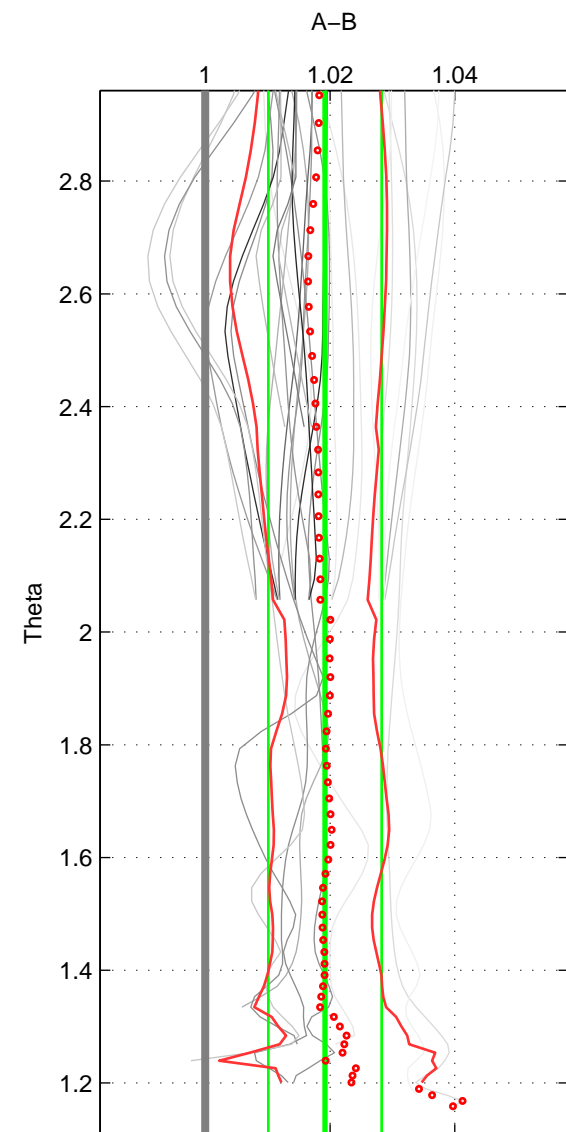

Cruise A (red). Date: Mar 1989 Cruisename: 507-32MW19890206

Cruise B (blue). Date: Feb 2004 Cruisename: 664-49UF20040120

*** "Favourite" values are those of space 2.

	Offset	O.StDev	Ratio	R.Stdev	Rating
SIGMA:	0.678	0.375	1.018	0.010	4
THETA:	0.720	0.341	1.019	0.009	5
DEPTH:	0.699	0.027	1.018	0.001	3
FAV.:	0.720	0.341	1.019	0.009	5

Profiles of A: 11
 Profiles of B: 3
 Diff profs : 29
 WMoffset (A-B): 0.67794
 WMoffset stdev: 0.37475
 WMratio (A/B): 1.0177
 WMratio stdev: 0.0097858

Quality (1-5): 4

Profiles of A: 11
 Profiles of B: 3
 Diff profs : 29
 WMoffset (A-B): 0.7199
 WMoffset stdev: 0.34063
 WMratio (A/B): 1.0192
 WMratio stdev: 0.0090891

Quality (1-5): 5

Profiles of A: 11
 Profiles of B: 3
 Diff profs : 29
 WMoffset (A-B): 0.69942
 WMoffset stdev: 0.027391
 WMratio (A/B): 1.0182
 WMratio stdev: 0.00076374

Quality (1-5): 3

Please note that statistics are bad.