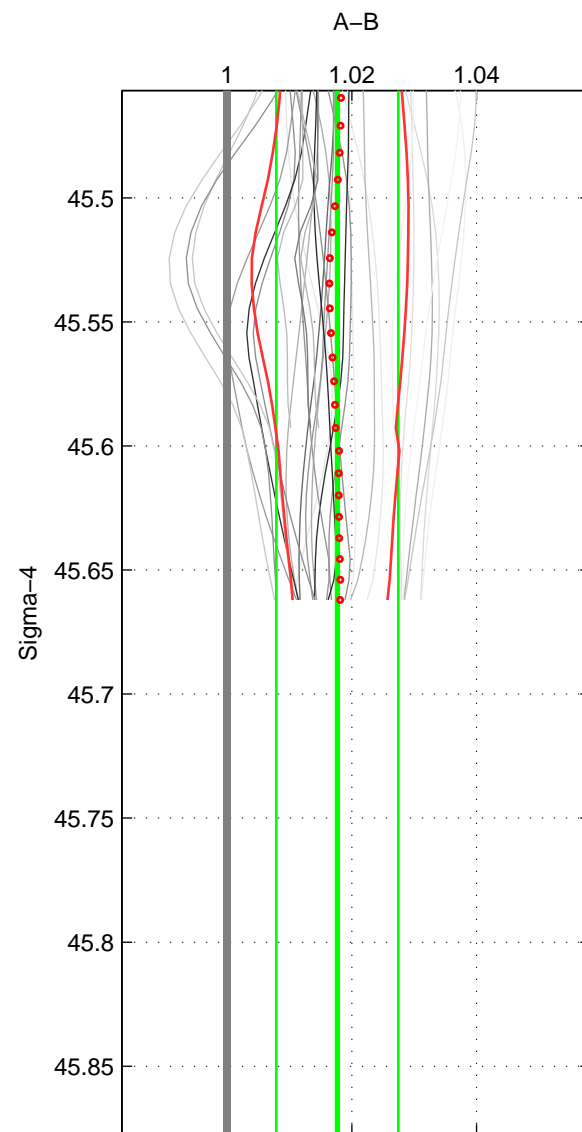

Cruise A (red). Date: Mar 1989 Cruisename: 507-32MW19890206

Cruise B (blue). Date: Feb 2004 Cruisename: 664-49UF20040120

*** "Favourite" values are those of space 2.

	Offset	O.StDev	Ratio	R.Stdev	Rating
SIGMA:	0.678	0.375	1.018	0.010	4
THETA:	0.720	0.341	1.019	0.009	5
DEPTH:	0.699	0.027	1.018	0.001	3
FAV.:	0.720	0.341	1.019	0.009	5

Profiles of A: 11
 Profiles of B: 3
 Diff profs : 29
 WMoffset (A-B): 0.67794
 WMoffset stdev: 0.37475
 WMratio (A/B): 1.0177
 WMratio stdev: 0.0097858

Quality (1-5): 4

Profiles of A: 11
 Profiles of B: 3
 Diff profs : 29
 WMoffset (A-B): 0.7199
 WMoffset stdev: 0.34063
 WMratio (A/B): 1.0192
 WMratio stdev: 0.0090891

Quality (1-5): 5

Profiles of A: 11
 Profiles of B: 3
 Diff profs : 29
 WMoffset (A-B): 0.69942
 WMoffset stdev: 0.027391
 WMratio (A/B): 1.0182
 WMratio stdev: 0.00076374

Quality (1-5): 3

Please note that statistics are bad.