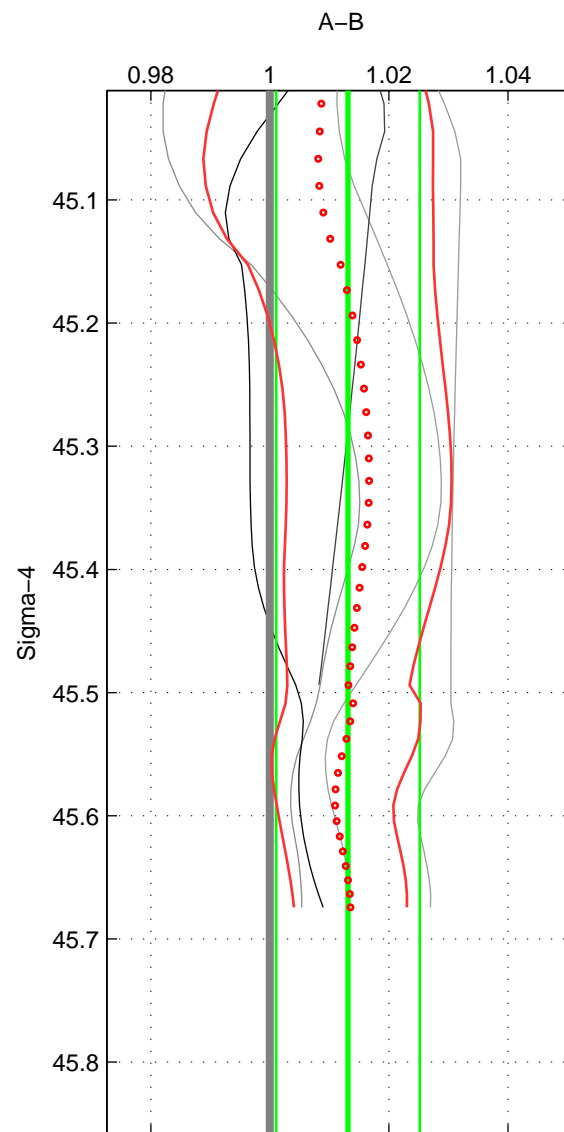

Cruise A (red). Date: Feb 2003 Cruisename: 660-49UF20030225

Cruise B (blue). Date: Jan 1997 Cruisename: 680-49UP19970121

*** "Favourite" values are means of spaces 1 2.

	Offset	O.StDev	Ratio	R.Stdev	Rating
SIGMA:	0.513	0.469	1.013	0.012	3
THETA:	0.467	0.389	1.012	0.010	3
DEPTH:	0.510	0.158	1.013	0.004	2
FAV.:	0.490	0.429	1.013	0.011	3

Profiles of A: 6
 Profiles of B: 2
 Diff profs : 5
 WMoffset (A-B): 0.51334
 WMoffset stdev: 0.46925
 WMratio (A/B): 1.0131
 WMratio stdev: 0.012065

Quality (1-5): 3

Profiles of A: 6
 Profiles of B: 2
 Diff profs : 5
 WMoffset (A-B): 0.4671
 WMoffset stdev: 0.38912
 WMratio (A/B): 1.012
 WMratio stdev: 0.010076

Quality (1-5): 3

Profiles of A: 6
 Profiles of B: 2
 Diff profs : 5
 WMoffset (A-B): 0.51023
 WMoffset stdev: 0.15768
 WMratio (A/B): 1.0134
 WMratio stdev: 0.0037219

Quality (1-5): 2

Please note that statistics are bad.