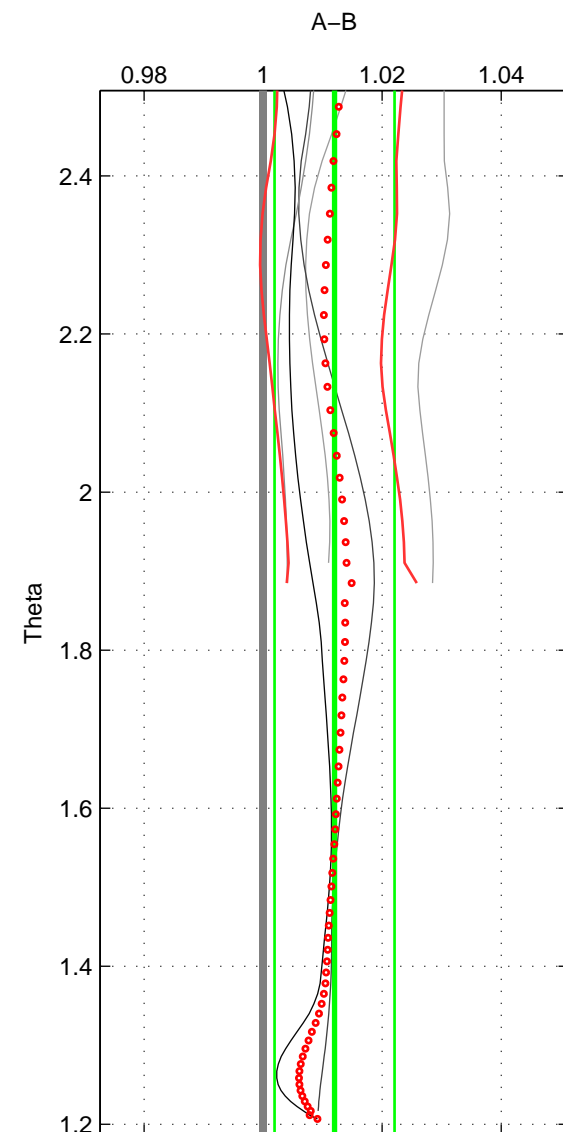

Cruise A (red). Date: Feb 2003 Cruisename: 660-49UF20030225

Cruise B (blue). Date: Jan 1997 Cruisename: 680-49UP19970121

*** "Favourite" values are means of spaces 1 2.

	Offset	O.StDev	Ratio	R.Stdev	Rating
SIGMA:	0.513	0.469	1.013	0.012	3
THETA:	0.467	0.389	1.012	0.010	3
DEPTH:	0.510	0.158	1.013	0.004	2
FAV.:	0.490	0.429	1.013	0.011	3

Profiles of A: 6
 Profiles of B: 2
 Diff profs : 5
 WMoffset (A-B): 0.51334
 WMoffset stdev: 0.46925
 WMratio (A/B): 1.0131
 WMratio stdev: 0.012065

Quality (1-5): 3

Profiles of A: 6
 Profiles of B: 2
 Diff profs : 5
 WMoffset (A-B): 0.4671
 WMoffset stdev: 0.38912
 WMratio (A/B): 1.012
 WMratio stdev: 0.010076

Quality (1-5): 3

Profiles of A: 6
 Profiles of B: 2
 Diff profs : 5
 WMoffset (A-B): 0.51023
 WMoffset stdev: 0.15768
 WMratio (A/B): 1.0134
 WMratio stdev: 0.0037219

Quality (1-5): 2

Please note that statistics are bad.