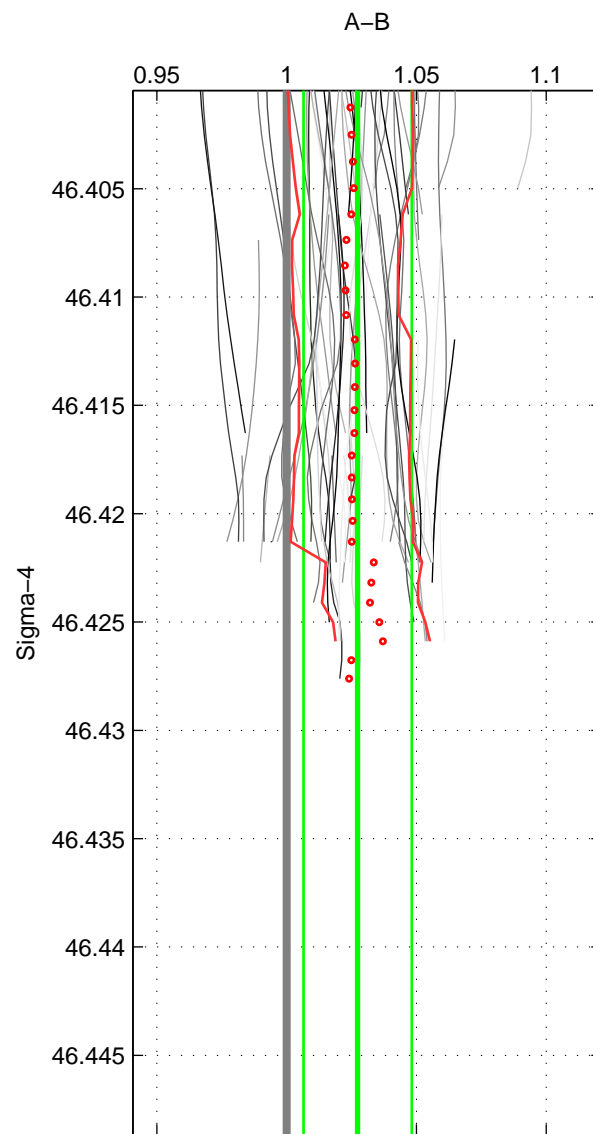

Cruise A (red). Date: Aug 1993 Cruisename: 87-58JH19930730
 Cruise B (blue). Date: Nov 1993 Cruisename: 88-58JH19931106

*** "Favourite" values are means of spaces 1 2 3.

	Offset	O.StDev	Ratio	R.Stdev	Rating
SIGMA:	0.386	0.293	1.027	0.021	4
THETA:	0.373	0.321	1.026	0.023	4
DEPTH:	0.518	0.254	1.037	0.018	4
FAV.:	0.426	0.289	1.030	0.021	4

Profiles of A: 9
 Profiles of B: 19
 Diff profs : 62
 WMoffset (A-B): 0.38645
 WMoffset stdev: 0.2933
 WMratio (A/B): 1.0273
 WMratio stdev: 0.02088

Quality (1-5): 4

Profiles of A: 9
 Profiles of B: 19
 Diff profs : 62
 WMoffset (A-B): 0.37253
 WMoffset stdev: 0.32115
 WMratio (A/B): 1.0264
 WMratio stdev: 0.022824

Quality (1-5): 4

Profiles of A: 9
 Profiles of B: 19
 Diff profs : 57
 WMoffset (A-B): 0.5185
 WMoffset stdev: 0.254
 WMratio (A/B): 1.0366
 WMratio stdev: 0.018282

Quality (1-5): 4