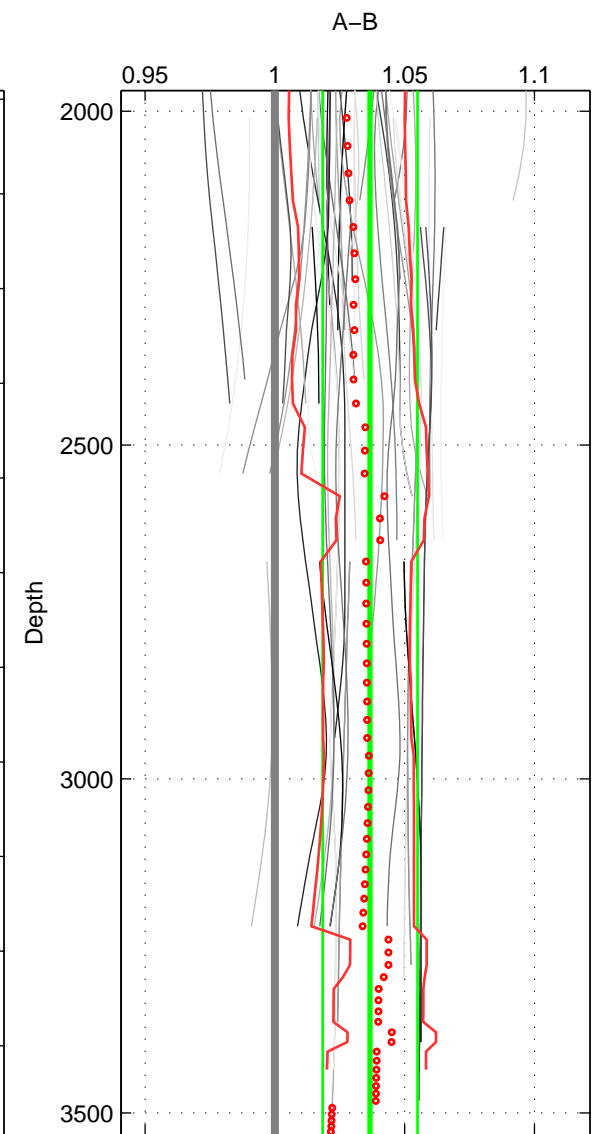

Cruise A (red). Date: Aug 1993 Cruisename: 87-58JH19930730
 Cruise B (blue). Date: Nov 1993 Cruisename: 88-58JH19931106

*** "Favourite" values are means of spaces 1 2 3.

	Offset	O.StDev	Ratio	R.Stdev	Rating
SIGMA:	0.386	0.293	1.027	0.021	4
THETA:	0.373	0.321	1.026	0.023	4
DEPTH:	0.518	0.254	1.037	0.018	4
FAV.:	0.426	0.289	1.030	0.021	4

Profiles of A: 9
 Profiles of B: 19
 Diff profs : 62
 WMoffset (A-B): 0.38645
 WMoffset stdev: 0.2933
 WMratio (A/B): 1.0273
 WMratio stdev: 0.02088

Quality (1-5): 4

Profiles of A: 9
 Profiles of B: 19
 Diff profs : 62
 WMoffset (A-B): 0.37253
 WMoffset stdev: 0.32115
 WMratio (A/B): 1.0264
 WMratio stdev: 0.022824

Quality (1-5): 4

Profiles of A: 9
 Profiles of B: 19
 Diff profs : 57
 WMoffset (A-B): 0.5185
 WMoffset stdev: 0.254
 WMratio (A/B): 1.0366
 WMratio stdev: 0.018282

Quality (1-5): 4