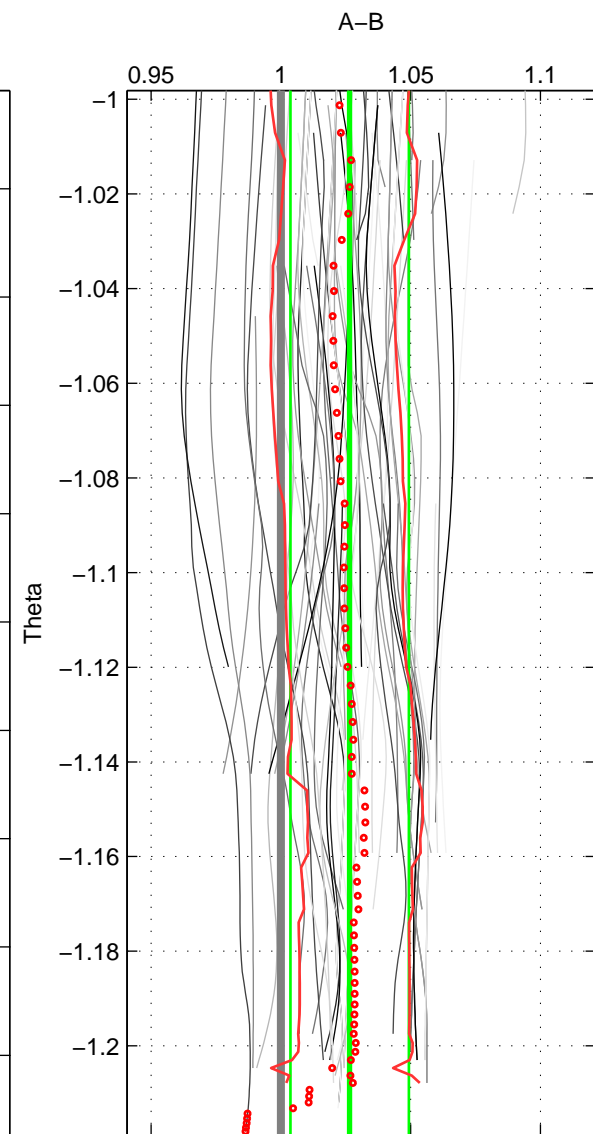

Cruise A (red). Date: Aug 1993 Cruisename: 87-58JH19930730
 Cruise B (blue). Date: Nov 1993 Cruisename: 88-58JH19931106

*** "Favourite" values are means of spaces 1 2 3.

	Offset	O.StDev	Ratio	R.Stdev	Rating
SIGMA:	0.386	0.293	1.027	0.021	4
THETA:	0.373	0.321	1.026	0.023	4
DEPTH:	0.518	0.254	1.037	0.018	4
FAV.:	0.426	0.289	1.030	0.021	4

Profiles of A: 9
 Profiles of B: 19
 Diff profs : 62
 WMoffset (A-B): 0.38645
 WMoffset stdev: 0.2933
 WMratio (A/B): 1.0273
 WMratio stdev: 0.02088

Quality (1-5): 4

Profiles of A: 9
 Profiles of B: 19
 Diff profs : 62
 WMoffset (A-B): 0.37253
 WMoffset stdev: 0.32115
 WMratio (A/B): 1.0264
 WMratio stdev: 0.022824

Quality (1-5): 4

Profiles of A: 9
 Profiles of B: 19
 Diff profs : 57
 WMoffset (A-B): 0.5185
 WMoffset stdev: 0.254
 WMratio (A/B): 1.0366
 WMratio stdev: 0.018282

Quality (1-5): 4