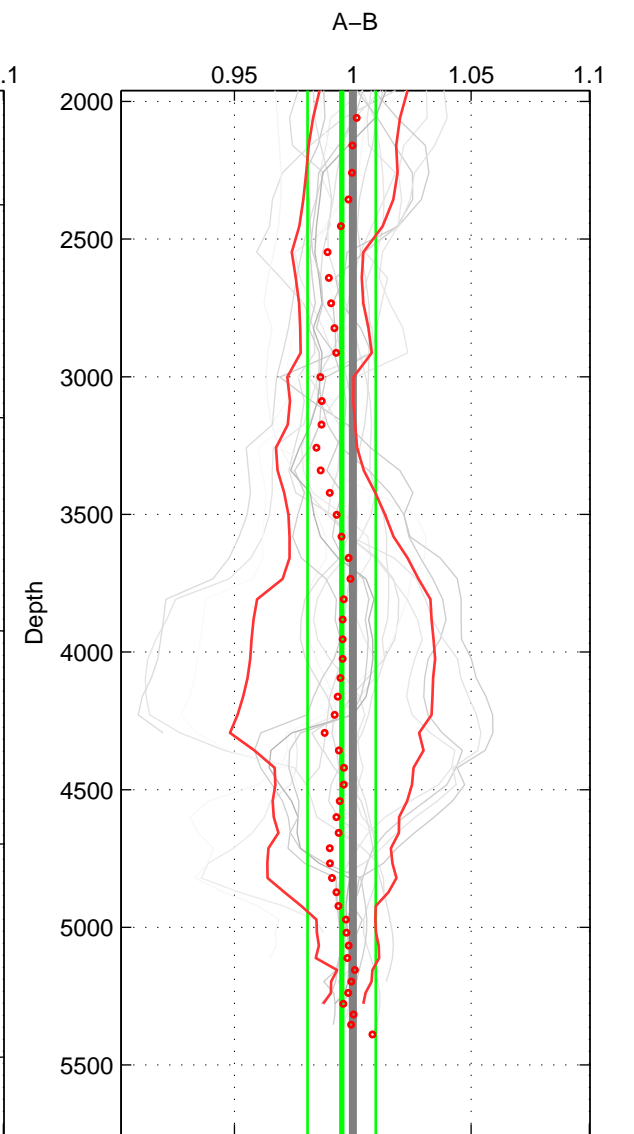

Cruise A (red). Date: Jul 1981 Cruisename: 220-316N19810401

Cruise B (blue). Date: Oct 2003 Cruisename: 233-316N20030922

*** "Favourite" values are means of spaces 1 2 3.

	Offset	O.StDev	Ratio	R.Stdev	Rating
SIGMA:	-0.121	0.316	0.994	0.015	5
THETA:	-0.113	0.330	0.995	0.016	5
DEPTH:	-0.106	0.313	0.995	0.014	5
FAV. :	-0.113	0.320	0.995	0.015	5

Profiles of A: 7
 Profiles of B: 16
 Diff profs : 18
 WMoffset (A-B): -0.12097
 WMoffset stdev: 0.31637
 WMratio (A/B): 0.99418
 WMratio stdev: 0.015406

Quality (1-5): 5

Profiles of A: 7
 Profiles of B: 16
 Diff profs : 18
 WMoffset (A-B): -0.11273
 WMoffset stdev: 0.32975
 WMratio (A/B): 0.99465
 WMratio stdev: 0.016191

Quality (1-5): 5

Profiles of A: 7
 Profiles of B: 16
 Diff profs : 18
 WMoffset (A-B): -0.10592
 WMoffset stdev: 0.3134
 WMratio (A/B): 0.99529
 WMratio stdev: 0.01442

Quality (1-5): 5