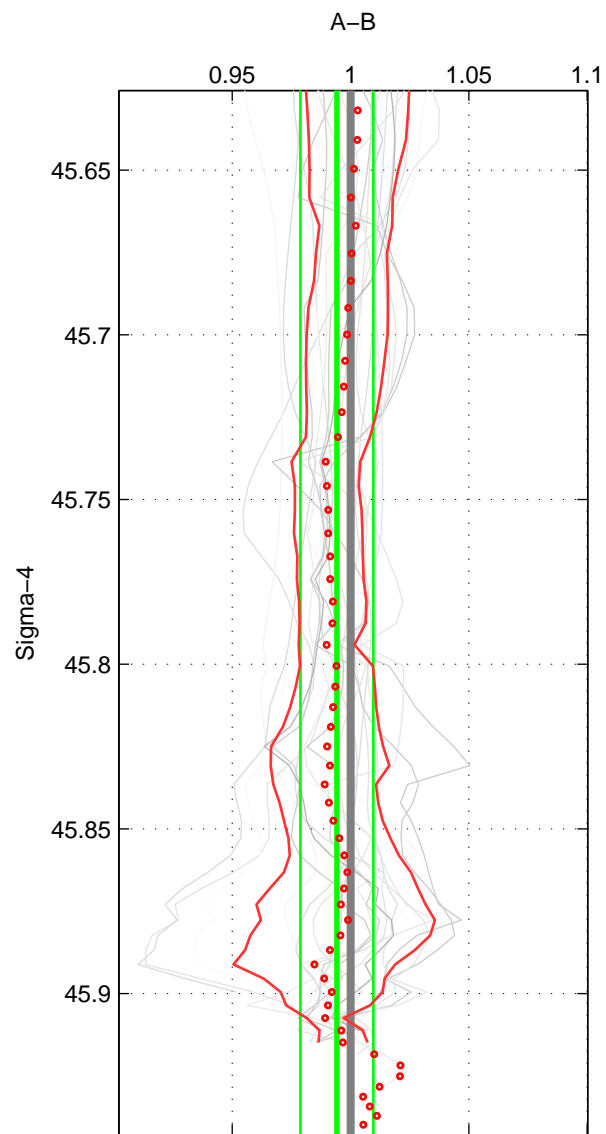

Cruise A (red). Date: Jul 1981 Cruisename: 220-316N19810401

Cruise B (blue). Date: Oct 2003 Cruisename: 233-316N20030922

*** "Favourite" values are means of spaces 1 2 3.

	Offset	O.StDev	Ratio	R.Stdev	Rating
SIGMA:	-0.121	0.316	0.994	0.015	5
THETA:	-0.113	0.330	0.995	0.016	5
DEPTH:	-0.106	0.313	0.995	0.014	5
FAV. :	-0.113	0.320	0.995	0.015	5

Profiles of A: 7
 Profiles of B: 16
 Diff profs : 18
 WMoffset (A-B): -0.12097
 WMoffset stdev: 0.31637
 WMratio (A/B): 0.99418
 WMratio stdev: 0.015406

Quality (1-5): 5

Profiles of A: 7
 Profiles of B: 16
 Diff profs : 18
 WMoffset (A-B): -0.11273
 WMoffset stdev: 0.32975
 WMratio (A/B): 0.99465
 WMratio stdev: 0.016191

Quality (1-5): 5

Profiles of A: 7
 Profiles of B: 16
 Diff profs : 18
 WMoffset (A-B): -0.10592
 WMoffset stdev: 0.3134
 WMratio (A/B): 0.99529
 WMratio stdev: 0.01442

Quality (1-5): 5