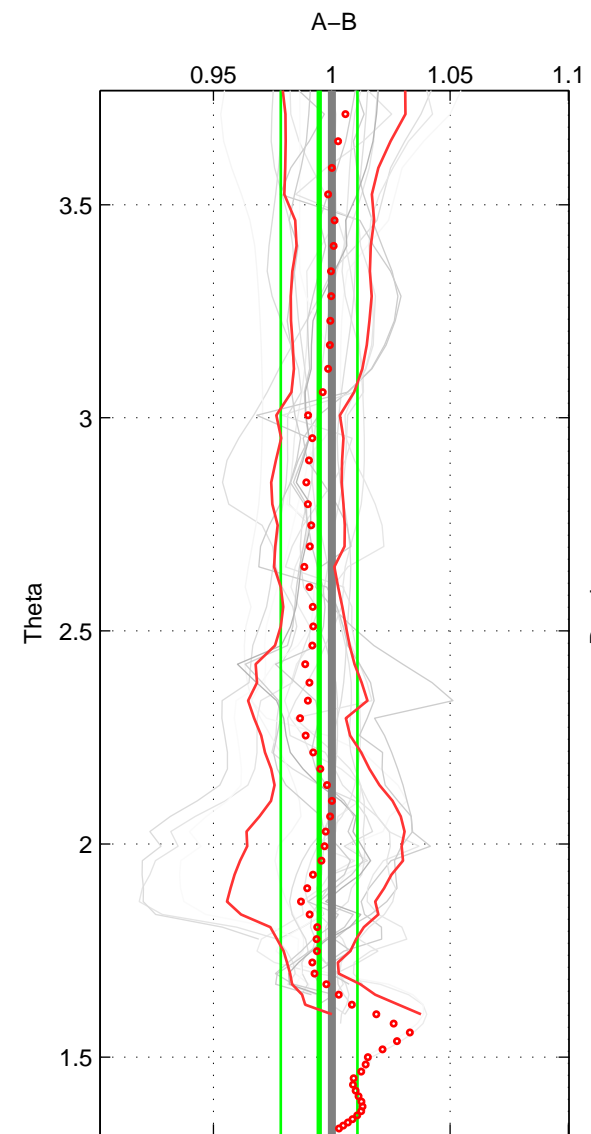

Cruise A (red). Date: Jul 1981 Cruisename: 220-316N19810401

Cruise B (blue). Date: Oct 2003 Cruisename: 233-316N20030922

*** "Favourite" values are means of spaces 1 2 3.

	Offset	O.StDev	Ratio	R.Stdev	Rating
SIGMA:	-0.121	0.316	0.994	0.015	5
THETA:	-0.113	0.330	0.995	0.016	5
DEPTH:	-0.106	0.313	0.995	0.014	5
FAV. :	-0.113	0.320	0.995	0.015	5

Profiles of A: 7
 Profiles of B: 16
 Diff profs : 18
 WMoffset (A-B): -0.12097
 WMoffset stdev: 0.31637
 WMratio (A/B): 0.99418
 WMratio stdev: 0.015406

Quality (1-5): 5

Profiles of A: 7
 Profiles of B: 16
 Diff profs : 18
 WMoffset (A-B): -0.11273
 WMoffset stdev: 0.32975
 WMratio (A/B): 0.99465
 WMratio stdev: 0.016191

Quality (1-5): 5

Profiles of A: 7
 Profiles of B: 16
 Diff profs : 18
 WMoffset (A-B): -0.10592
 WMoffset stdev: 0.3134
 WMratio (A/B): 0.99529
 WMratio stdev: 0.01442

Quality (1-5): 5