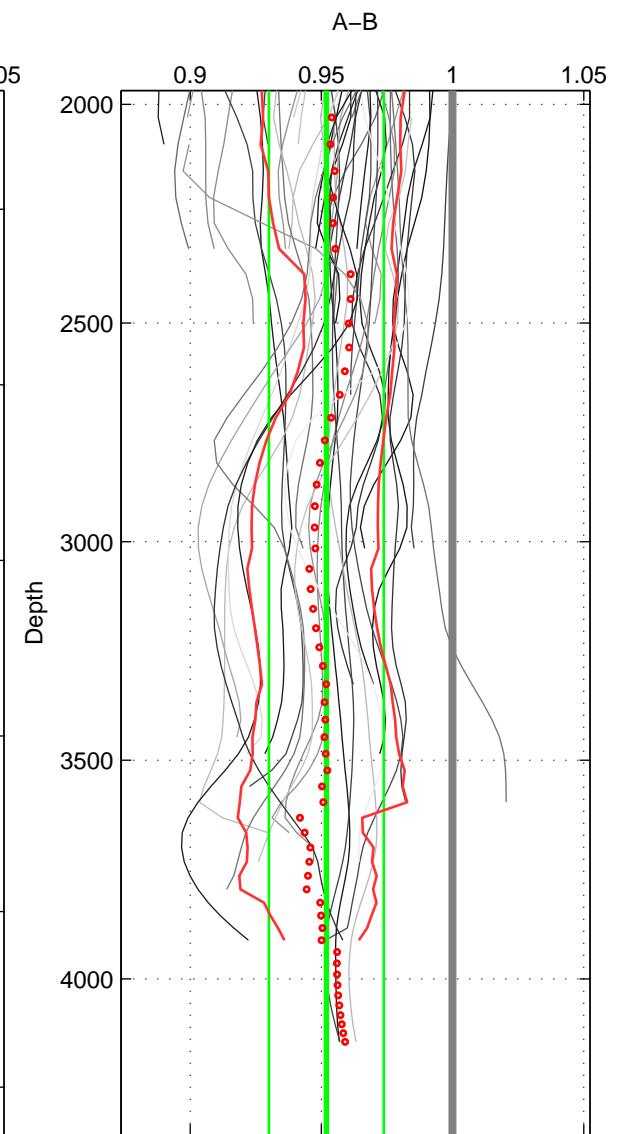

Cruise A (red). Date: Apr 2008 Cruisename: 339-09AR20080322
 Cruise B (blue). Date: Jan 1995 Cruisename: 384-49HH19941213

*** "Favourite" values are means of spaces 1 2 3.

	Offset	O.StDev	Ratio	R.Stdev	Rating
SIGMA:	-1.710	0.470	0.949	0.014	5
THETA:	-1.621	0.538	0.952	0.016	5
DEPTH:	-1.611	0.739	0.952	0.022	5
FAV. :	-1.647	0.582	0.951	0.017	5

Profiles of A: 25
 Profiles of B: 6
 Diff profs : 53
 WMoffset (A-B): -1.71
 WMoffset stdev: 0.47022
 WMratio (A/B): 0.94892
 WMratio stdev: 0.014015

Quality (1-5): 5

Profiles of A: 25
 Profiles of B: 6
 Diff profs : 52
 WMoffset (A-B): -1.6209
 WMoffset stdev: 0.53804
 WMratio (A/B): 0.95156
 WMratio stdev: 0.016015

Quality (1-5): 5

Profiles of A: 25
 Profiles of B: 6
 Diff profs : 53
 WMoffset (A-B): -1.6107
 WMoffset stdev: 0.73867
 WMratio (A/B): 0.9519
 WMratio stdev: 0.021924

Quality (1-5): 5