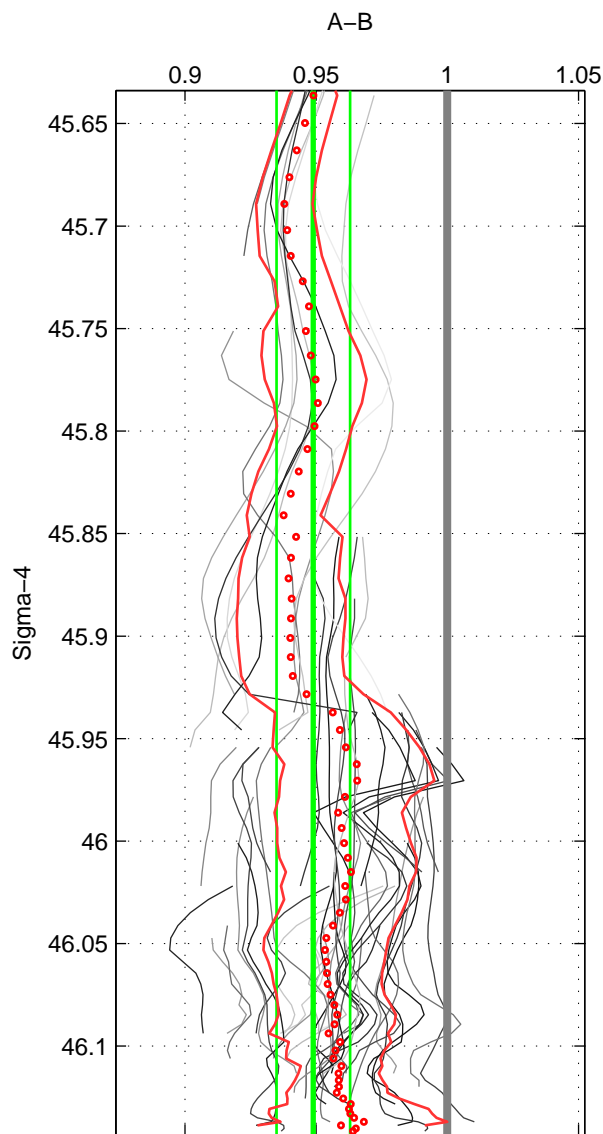

Cruise A (red). Date: Apr 2008 Cruisename: 339-09AR20080322
 Cruise B (blue). Date: Jan 1995 Cruisename: 384-49HH19941213

*** "Favourite" values are means of spaces 1 2 3.

	Offset	O.StDev	Ratio	R.Stdev	Rating
SIGMA:	-1.710	0.470	0.949	0.014	5
THETA:	-1.621	0.538	0.952	0.016	5
DEPTH:	-1.611	0.739	0.952	0.022	5
FAV. :	-1.647	0.582	0.951	0.017	5

Profiles of A: 25
 Profiles of B: 6
 Diff profs : 53
 WMoffset (A-B): -1.71
 WMoffset stdev: 0.47022
 WMratio (A/B): 0.94892
 WMratio stdev: 0.014015

Quality (1-5): 5

Profiles of A: 25
 Profiles of B: 6
 Diff profs : 52
 WMoffset (A-B): -1.6209
 WMoffset stdev: 0.53804
 WMratio (A/B): 0.95156
 WMratio stdev: 0.016015

Quality (1-5): 5

Profiles of A: 25
 Profiles of B: 6
 Diff profs : 53
 WMoffset (A-B): -1.6107
 WMoffset stdev: 0.73867
 WMratio (A/B): 0.9519
 WMratio stdev: 0.021924

Quality (1-5): 5