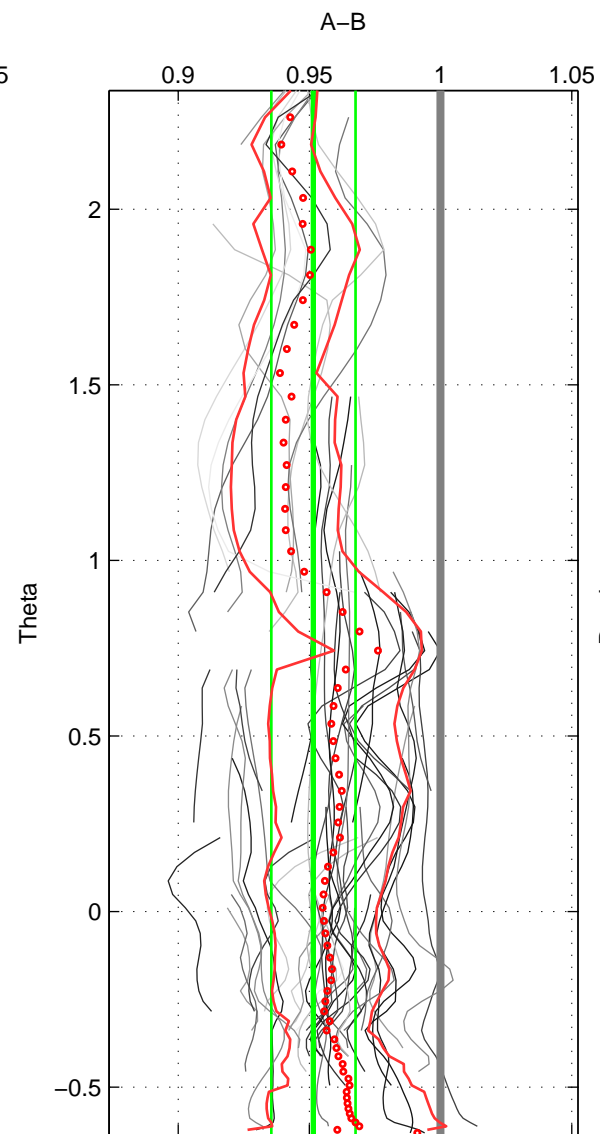

Cruise A (red). Date: Apr 2008 Cruisename: 339-09AR20080322
 Cruise B (blue). Date: Jan 1995 Cruisename: 384-49HH19941213

*** "Favourite" values are means of spaces 1 2 3.

	Offset	O.StDev	Ratio	R.Stdev	Rating
SIGMA:	-1.710	0.470	0.949	0.014	5
THETA:	-1.621	0.538	0.952	0.016	5
DEPTH:	-1.611	0.739	0.952	0.022	5
FAV. :	-1.647	0.582	0.951	0.017	5

Profiles of A: 25
 Profiles of B: 6
 Diff profs : 53
 WMoffset (A-B): -1.71
 WMoffset stdev: 0.47022
 WMratio (A/B): 0.94892
 WMratio stdev: 0.014015

Quality (1-5): 5

Profiles of A: 25
 Profiles of B: 6
 Diff profs : 52
 WMoffset (A-B): -1.6209
 WMoffset stdev: 0.53804
 WMratio (A/B): 0.95156
 WMratio stdev: 0.016015

Quality (1-5): 5

Profiles of A: 25
 Profiles of B: 6
 Diff profs : 53
 WMoffset (A-B): -1.6107
 WMoffset stdev: 0.73867
 WMratio (A/B): 0.9519
 WMratio stdev: 0.021924

Quality (1-5): 5