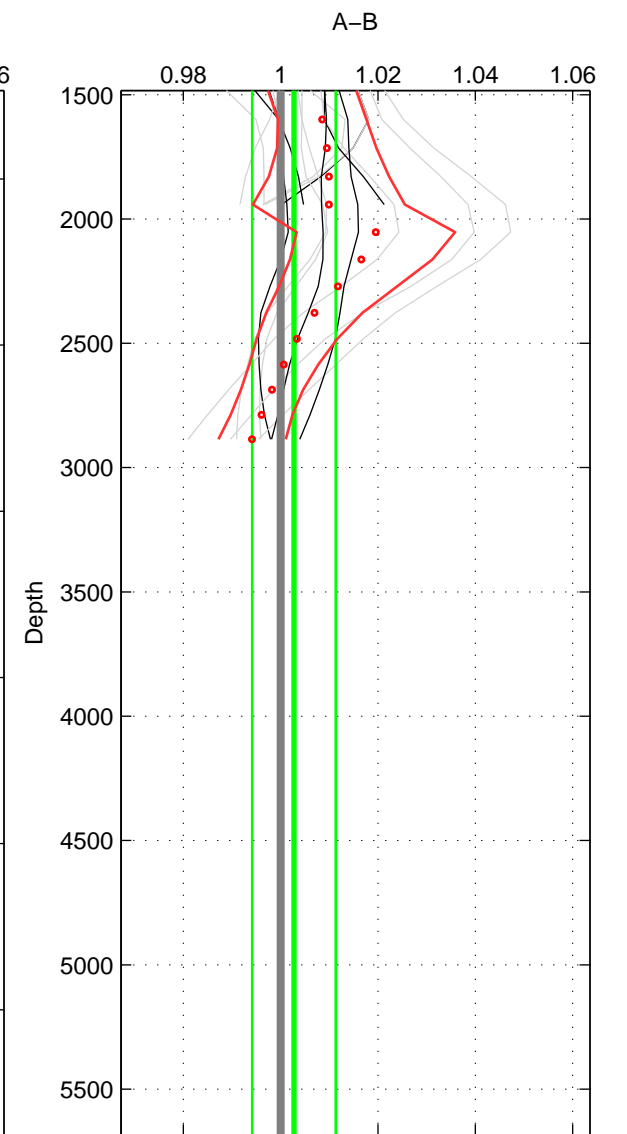

Cruise A (red). Date: Jun 2000 Cruisename: 571-49HO20000601

Cruise B (blue). Date: Jun 2001 Cruisename: 591-49NZ20010604

*** "Favourite" values are means of spaces 1 2.

	Offset	O.StDev	Ratio	R.Stdev	Rating
SIGMA:	0.140	0.311	1.004	0.008	4
THETA:	0.131	0.324	1.003	0.008	4
DEPTH:	0.101	0.335	1.003	0.009	3
FAV.:	0.136	0.317	1.003	0.008	4

Profiles of A: 5
 Profiles of B: 7
 Diff profs : 16
 WMoffset (A-B): 0.13977
 WMoffset stdev: 0.31077
 WMratio (A/B): 1.0035
 WMratio stdev: 0.0075759

Quality (1-5): 4

Profiles of A: 5
 Profiles of B: 7
 Diff profs : 16
 WMoffset (A-B): 0.13141
 WMoffset stdev: 0.32396
 WMratio (A/B): 1.0033
 WMratio stdev: 0.0079071

Quality (1-5): 4

Profiles of A: 5
 Profiles of B: 7
 Diff profs : 16
 WMoffset (A-B): 0.10131
 WMoffset stdev: 0.33516
 WMratio (A/B): 1.0027
 WMratio stdev: 0.0085705

Quality (1-5): 3