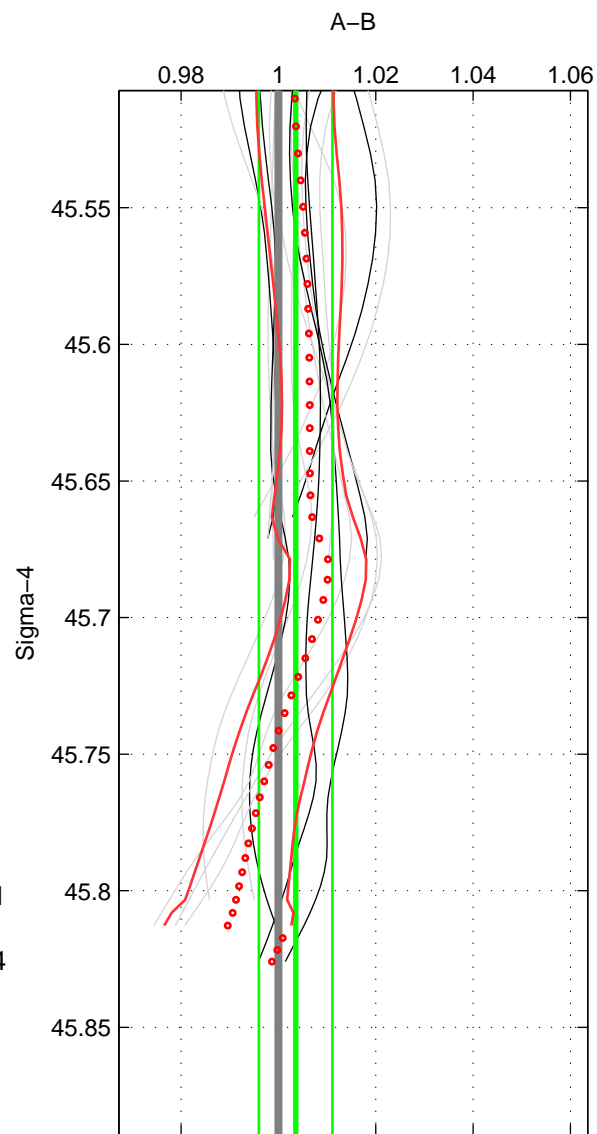

Cruise A (red). Date: Jun 2000 Cruisename: 571-49HO20000601

Cruise B (blue). Date: Jun 2001 Cruisename: 591-49NZ20010604

*** "Favourite" values are means of spaces 1 2.

	Offset	O.StDev	Ratio	R.Stdev	Rating
SIGMA:	0.140	0.311	1.004	0.008	4
THETA:	0.131	0.324	1.003	0.008	4
DEPTH:	0.101	0.335	1.003	0.009	3
FAV.:	0.136	0.317	1.003	0.008	4

Profiles of A: 5
 Profiles of B: 7
 Diff profs : 16
 WMoffset (A-B): 0.13977
 WMoffset stdev: 0.31077
 WMratio (A/B): 1.0035
 WMratio stdev: 0.0075759

Quality (1-5): 4

Profiles of A: 5
 Profiles of B: 7
 Diff profs : 16
 WMoffset (A-B): 0.13141
 WMoffset stdev: 0.32396
 WMratio (A/B): 1.0033
 WMratio stdev: 0.0079071

Quality (1-5): 4

Profiles of A: 5
 Profiles of B: 7
 Diff profs : 16
 WMoffset (A-B): 0.10131
 WMoffset stdev: 0.33516
 WMratio (A/B): 1.0027
 WMratio stdev: 0.0085705

Quality (1-5): 3