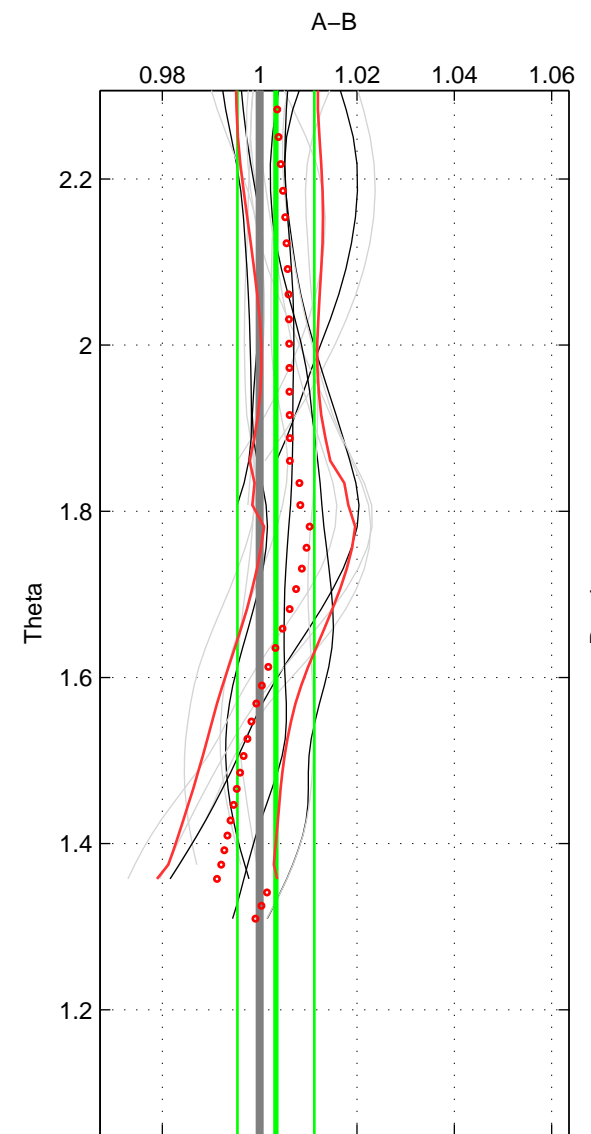

Cruise A (red). Date: Jun 2000 Cruisename: 571-49HO20000601

Cruise B (blue). Date: Jun 2001 Cruisename: 591-49NZ20010604

*** "Favourite" values are means of spaces 1 2.

	Offset	O.StDev	Ratio	R.Stdev	Rating
SIGMA:	0.140	0.311	1.004	0.008	4
THETA:	0.131	0.324	1.003	0.008	4
DEPTH:	0.101	0.335	1.003	0.009	3
FAV.:	0.136	0.317	1.003	0.008	4

Profiles of A: 5
 Profiles of B: 7
 Diff profs : 16
 WMoffset (A-B): 0.13977
 WMoffset stdev: 0.31077
 WMratio (A/B): 1.0035
 WMratio stdev: 0.0075759

Quality (1-5): 4

Profiles of A: 5
 Profiles of B: 7
 Diff profs : 16
 WMoffset (A-B): 0.13141
 WMoffset stdev: 0.32396
 WMratio (A/B): 1.0033
 WMratio stdev: 0.0079071

Quality (1-5): 4

Profiles of A: 5
 Profiles of B: 7
 Diff profs : 16
 WMoffset (A-B): 0.10131
 WMoffset stdev: 0.33516
 WMratio (A/B): 1.0027
 WMratio stdev: 0.0085705

Quality (1-5): 3