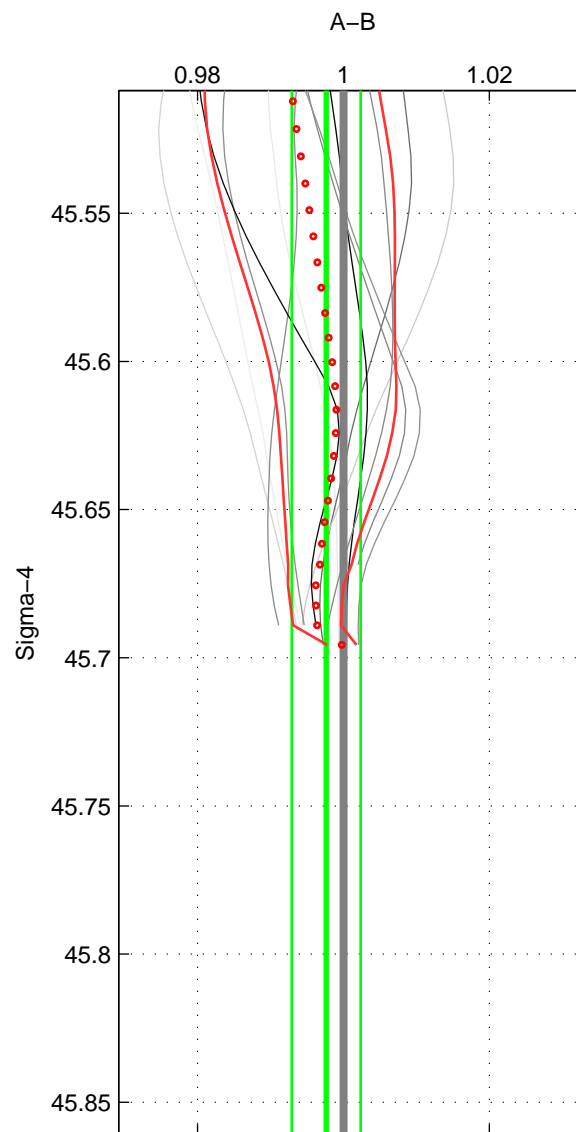

Cruise A (red). Date: Nov 1995 Cruisename: 625-49RY19951115

Cruise B (blue). Date: Apr 2007 Cruisename: 674-49UF20070424

*** "Favourite" values are those of space 1.

	Offset	O.StDev	Ratio	R.Stdev	Rating
SIGMA:	-0.091	0.181	0.998	0.005	5
THETA:	-0.089	0.105	0.998	0.003	4
DEPTH:	0.016	0.058	1.000	0.001	3
FAV.:	-0.091	0.181	0.998	0.005	5

Profiles of A: 5
 Profiles of B: 4
 Diff profs : 12
 WMoffset (A-B): -0.090742
 WMoffset stdev: 0.18066
 WMratio (A/B): 0.99764
 WMratio stdev: 0.0047333

Quality (1-5): 5

Profiles of A: 5
 Profiles of B: 4
 Diff profs : 12
 WMoffset (A-B): -0.088978
 WMoffset stdev: 0.10517
 WMratio (A/B): 0.99756
 WMratio stdev: 0.0029057

Quality (1-5): 4

Profiles of A: 5
 Profiles of B: 4
 Diff profs : 12
 WMoffset (A-B): 0.015977
 WMoffset stdev: 0.057691
 WMratio (A/B): 1.0005
 WMratio stdev: 0.0014553

Quality (1-5): 3

Please note that statistics are bad.