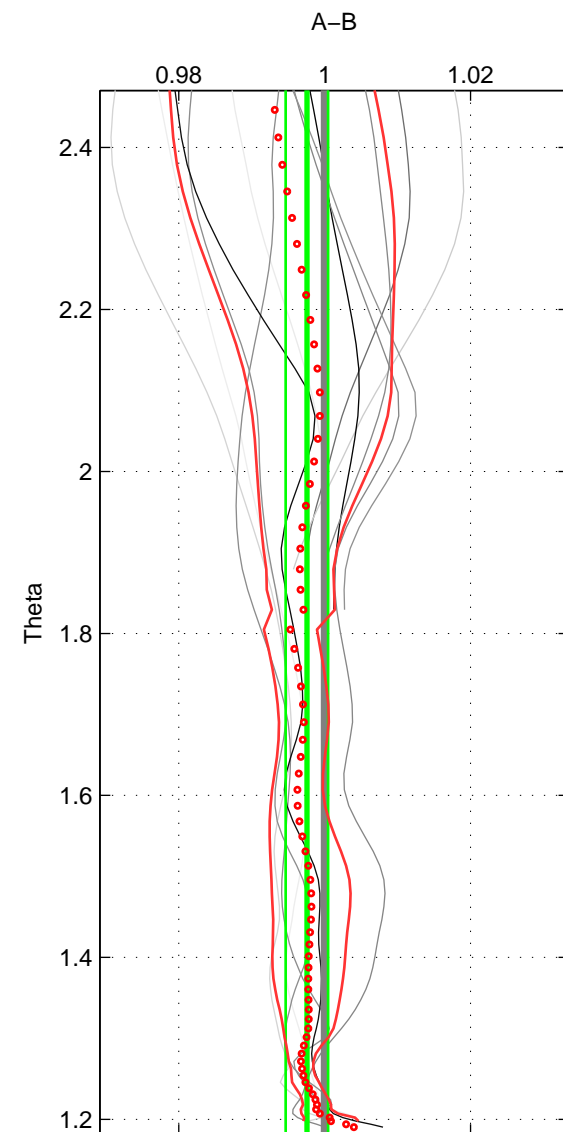

Cruise A (red). Date: Nov 1995 Cruisename: 625-49RY19951115

Cruise B (blue). Date: Apr 2007 Cruisename: 674-49UF20070424

*** "Favourite" values are those of space 1.

	Offset	O.StDev	Ratio	R.Stdev	Rating
SIGMA:	-0.091	0.181	0.998	0.005	5
THETA:	-0.089	0.105	0.998	0.003	4
DEPTH:	0.016	0.058	1.000	0.001	3
FAV.:	-0.091	0.181	0.998	0.005	5

Profiles of A: 5
 Profiles of B: 4
 Diff profs : 12
 WMoffset (A-B): -0.090742
 WMoffset stdev: 0.18066
 WMratio (A/B): 0.99764
 WMratio stdev: 0.0047333

Quality (1-5): 5

Profiles of A: 5
 Profiles of B: 4
 Diff profs : 12
 WMoffset (A-B): -0.088978
 WMoffset stdev: 0.10517
 WMratio (A/B): 0.99756
 WMratio stdev: 0.0029057

Quality (1-5): 4

Profiles of A: 5
 Profiles of B: 4
 Diff profs : 12
 WMoffset (A-B): 0.015977
 WMoffset stdev: 0.057691
 WMratio (A/B): 1.0005
 WMratio stdev: 0.0014553

Quality (1-5): 3

Please note that statistics are bad.