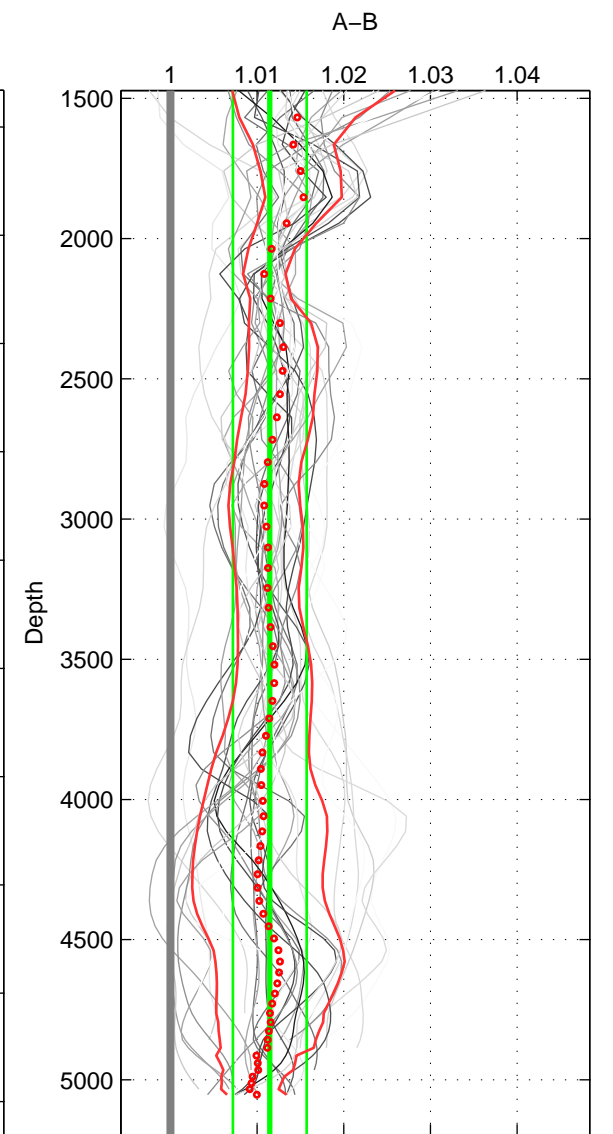

Cruise A (red). Date: Mar 1989 Cruisename: 507-32MW19890206

Cruise B (blue). Date: Jul 2011 Cruisename: 626-49RY20110515

\*\*\* "Favourite" values are means of spaces 1 2 3.

	Offset	O.StDev	Ratio	R.Stdev	Rating
SIGMA:	0.432	0.122	1.012	0.003	5
THETA:	0.445	0.134	1.012	0.004	5
DEPTH:	0.417	0.156	1.011	0.004	5
FAV.:	0.431	0.137	1.012	0.004	5

Profiles of A: 5  
 Profiles of B: 8  
 Diff profs : 30  
 WMoffset (A-B): 0.43157  
 WMoffset stdev: 0.12165  
 WMratio (A/B): 1.0116  
 WMratio stdev: 0.0033105

Quality (1-5): 5

Profiles of A: 5  
 Profiles of B: 8  
 Diff profs : 30  
 WMoffset (A-B): 0.44499  
 WMoffset stdev: 0.13354  
 WMratio (A/B): 1.012  
 WMratio stdev: 0.0036189

Quality (1-5): 5

Profiles of A: 5  
 Profiles of B: 8  
 Diff profs : 30  
 WMoffset (A-B): 0.41666  
 WMoffset stdev: 0.15577  
 WMratio (A/B): 1.0115  
 WMratio stdev: 0.0042533

Quality (1-5): 5