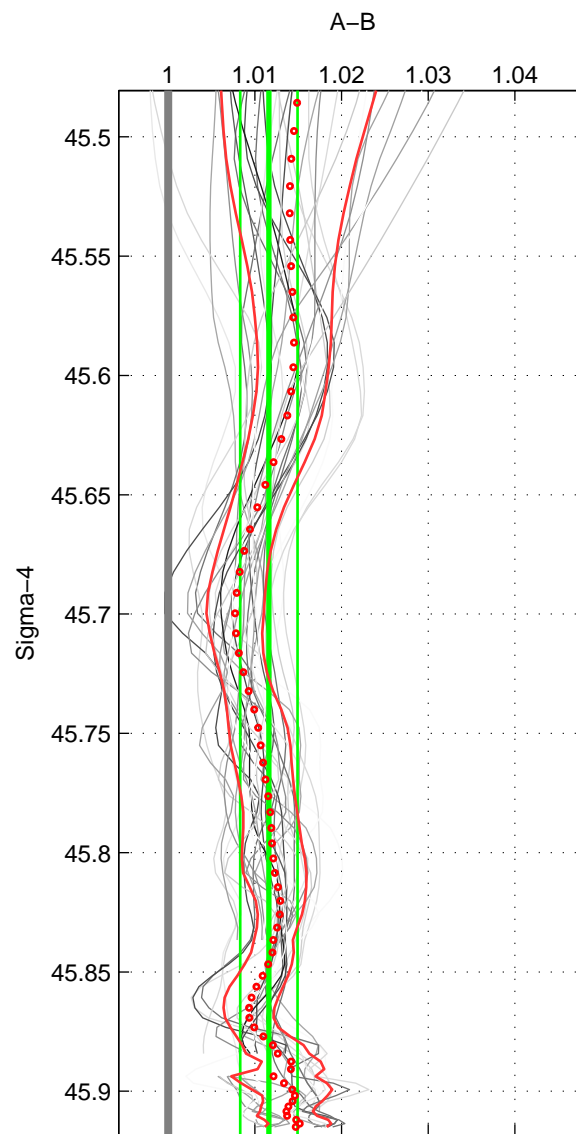

Cruise A (red). Date: Mar 1989 Cruisename: 507-32MW19890206

Cruise B (blue). Date: Jul 2011 Cruisename: 626-49RY20110515

\*\*\* "Favourite" values are means of spaces 1 2 3.

	Offset	O.StDev	Ratio	R.Stdev	Rating
SIGMA:	0.432	0.122	1.012	0.003	5
THETA:	0.445	0.134	1.012	0.004	5
DEPTH:	0.417	0.156	1.011	0.004	5
FAV.:	0.431	0.137	1.012	0.004	5

Profiles of A: 5  
 Profiles of B: 8  
 Diff profs : 30  
 WMoffset (A-B): 0.43157  
 WMoffset stdev: 0.12165  
 WMratio (A/B): 1.0116  
 WMratio stdev: 0.0033105

Quality (1-5): 5

Profiles of A: 5  
 Profiles of B: 8  
 Diff profs : 30  
 WMoffset (A-B): 0.44499  
 WMoffset stdev: 0.13354  
 WMratio (A/B): 1.012  
 WMratio stdev: 0.0036189

Quality (1-5): 5

Profiles of A: 5  
 Profiles of B: 8  
 Diff profs : 30  
 WMoffset (A-B): 0.41666  
 WMoffset stdev: 0.15577  
 WMratio (A/B): 1.0115  
 WMratio stdev: 0.0042533

Quality (1-5): 5