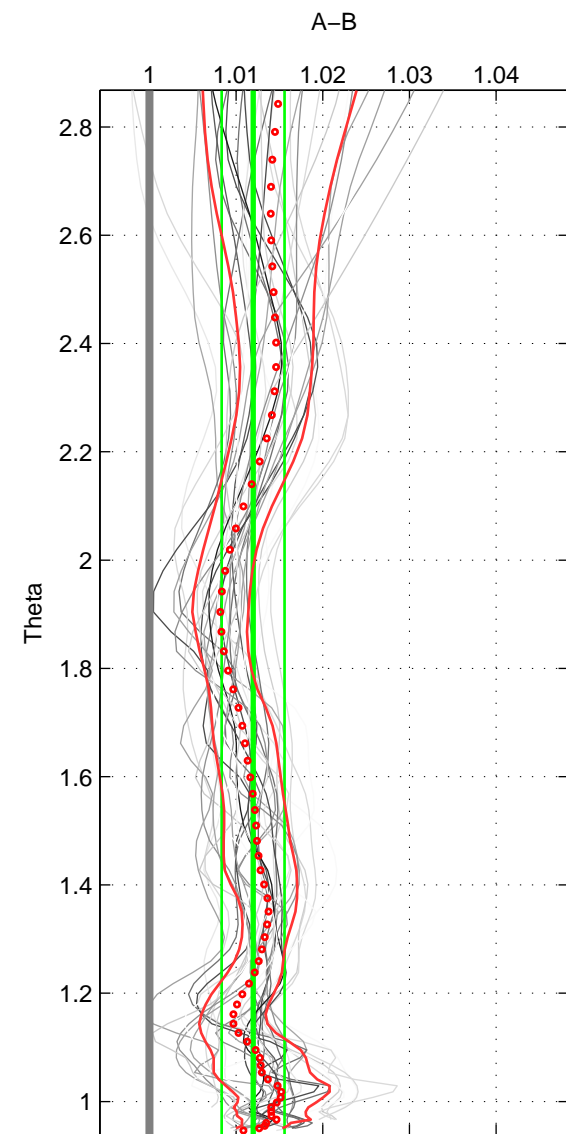

Cruise A (red). Date: Mar 1989 Cruisename: 507-32MW19890206

Cruise B (blue). Date: Jul 2011 Cruisename: 626-49RY20110515

\*\*\* "Favourite" values are means of spaces 1 2 3.

	Offset	O.StDev	Ratio	R.Stdev	Rating
SIGMA:	0.432	0.122	1.012	0.003	5
THETA:	0.445	0.134	1.012	0.004	5
DEPTH:	0.417	0.156	1.011	0.004	5
FAV.:	0.431	0.137	1.012	0.004	5

Profiles of A: 5  
 Profiles of B: 8  
 Diff profs : 30  
 WMoffset (A-B): 0.43157  
 WMoffset stdev: 0.12165  
 WMratio (A/B): 1.0116  
 WMratio stdev: 0.0033105

Quality (1-5): 5

Profiles of A: 5  
 Profiles of B: 8  
 Diff profs : 30  
 WMoffset (A-B): 0.44499  
 WMoffset stdev: 0.13354  
 WMratio (A/B): 1.012  
 WMratio stdev: 0.0036189

Quality (1-5): 5

Profiles of A: 5  
 Profiles of B: 8  
 Diff profs : 30  
 WMoffset (A-B): 0.41666  
 WMoffset stdev: 0.15577  
 WMratio (A/B): 1.0115  
 WMratio stdev: 0.0042533

Quality (1-5): 5