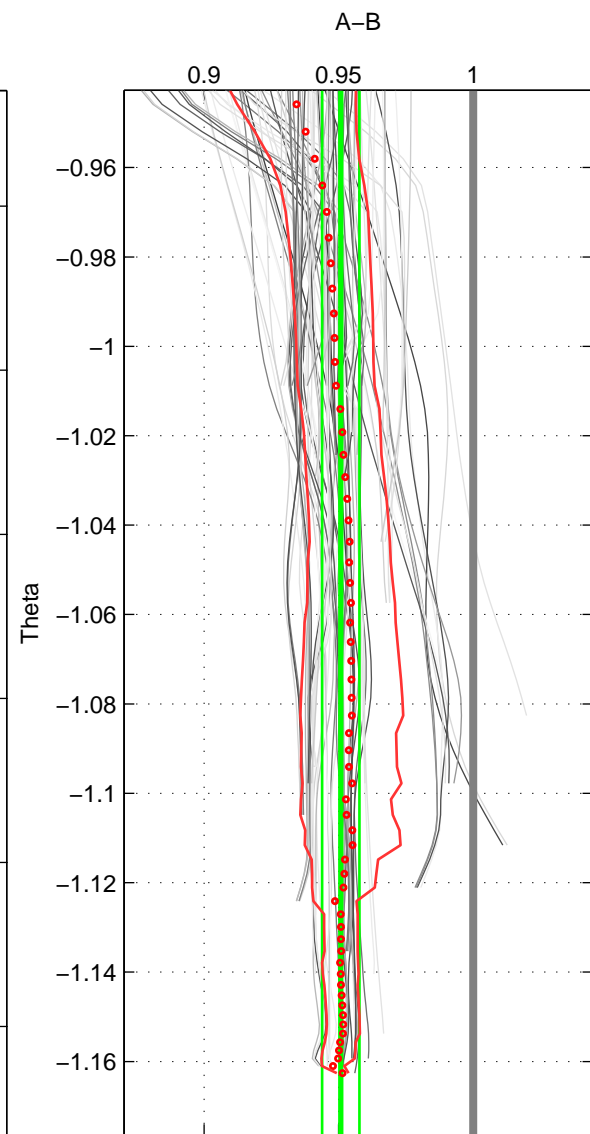

Cruise A (red). Date: Nov 1996 Cruisename: 95-58JH19961030

Cruise B (blue). Date: Aug 1998 Cruisename: 97-58JH19980801

*** "Favourite" values are means of spaces 1 2 3.

	Offset	O.StDev	Ratio	R.Stdev	Rating
SIGMA:	-0.773	0.133	0.949	0.008	4
THETA:	-0.744	0.108	0.951	0.007	4
DEPTH:	-0.764	0.098	0.949	0.006	4
FAV. :	-0.761	0.113	0.950	0.007	4

Profiles of A: 13
 Profiles of B: 17
 Diff profs : 88
 WMoffset (A-B): -0.77345
 WMoffset stdev: 0.13284
 WMratio (A/B): 0.94888
 WMratio stdev: 0.00838

Quality (1-5): 4

Profiles of A: 13
 Profiles of B: 17
 Diff profs : 88
 WMoffset (A-B): -0.74379
 WMoffset stdev: 0.10767
 WMratio (A/B): 0.95076
 WMratio stdev: 0.0069361

Quality (1-5): 4

Profiles of A: 13
 Profiles of B: 21
 Diff profs : 100
 WMoffset (A-B): -0.76433
 WMoffset stdev: 0.097839
 WMratio (A/B): 0.94947
 WMratio stdev: 0.0061736

Quality (1-5): 4