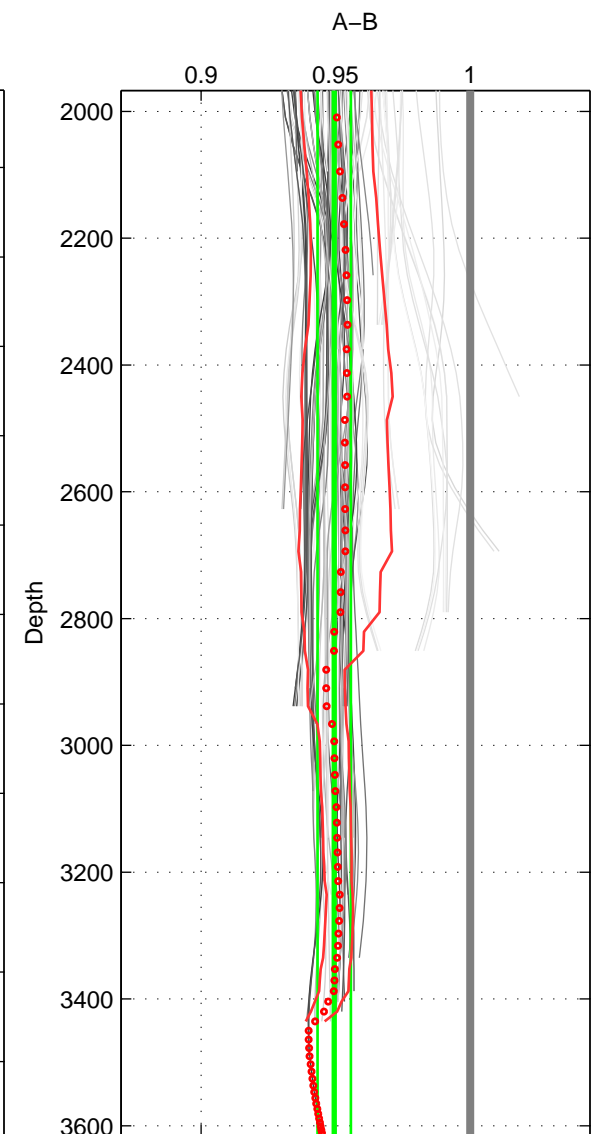

Cruise A (red). Date: Nov 1996 Cruisename: 95-58JH19961030

Cruise B (blue). Date: Aug 1998 Cruisename: 97-58JH19980801

*** "Favourite" values are means of spaces 1 2 3.

	Offset	O.StDev	Ratio	R.Stdev	Rating
SIGMA:	-0.773	0.133	0.949	0.008	4
THETA:	-0.744	0.108	0.951	0.007	4
DEPTH:	-0.764	0.098	0.949	0.006	4
FAV. :	-0.761	0.113	0.950	0.007	4

Profiles of A: 13
 Profiles of B: 17
 Diff profs : 88
 WMoffset (A-B): -0.77345
 WMoffset stdev: 0.13284
 WMratio (A/B): 0.94888
 WMratio stdev: 0.00838

Quality (1-5): 4

Profiles of A: 13
 Profiles of B: 17
 Diff profs : 88
 WMoffset (A-B): -0.74379
 WMoffset stdev: 0.10767
 WMratio (A/B): 0.95076
 WMratio stdev: 0.0069361

Quality (1-5): 4

Profiles of A: 13
 Profiles of B: 21
 Diff profs : 100
 WMoffset (A-B): -0.76433
 WMoffset stdev: 0.097839
 WMratio (A/B): 0.94947
 WMratio stdev: 0.0061736

Quality (1-5): 4