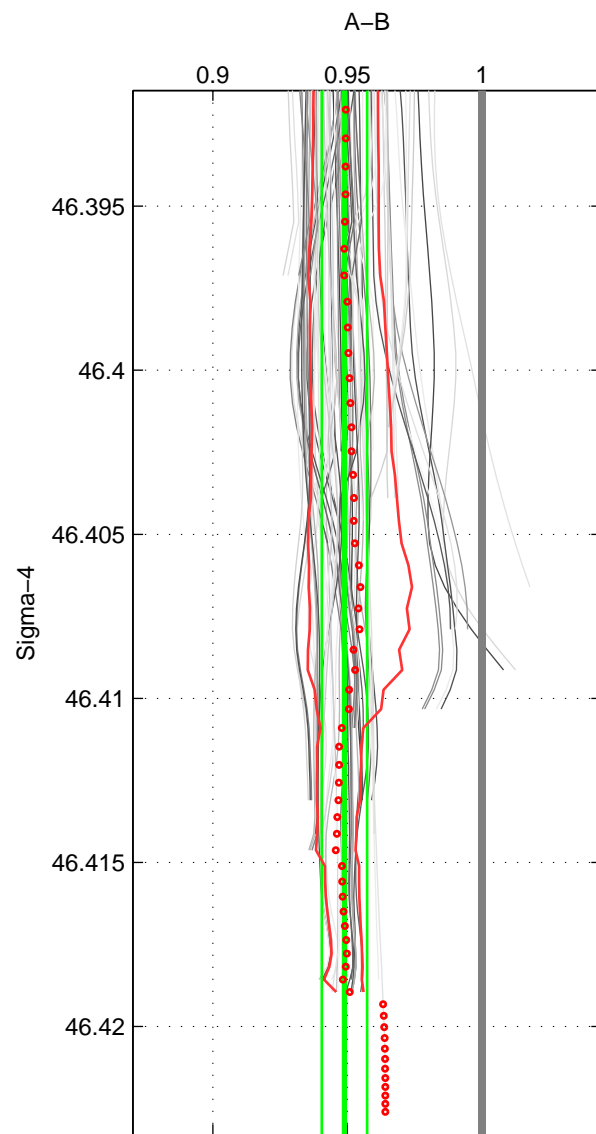

Cruise A (red). Date: Nov 1996 Cruisename: 95-58JH19961030

Cruise B (blue). Date: Aug 1998 Cruisename: 97-58JH19980801

*** "Favourite" values are means of spaces 1 2 3.

	Offset	O.StDev	Ratio	R.Stdev	Rating
SIGMA:	-0.773	0.133	0.949	0.008	4
THETA:	-0.744	0.108	0.951	0.007	4
DEPTH:	-0.764	0.098	0.949	0.006	4
FAV. :	-0.761	0.113	0.950	0.007	4

Profiles of A: 13
 Profiles of B: 17
 Diff profs : 88
 WMoffset (A-B): -0.77345
 WMoffset stdev: 0.13284
 WMratio (A/B): 0.94888
 WMratio stdev: 0.00838

Quality (1-5): 4

Profiles of A: 13
 Profiles of B: 17
 Diff profs : 88
 WMoffset (A-B): -0.74379
 WMoffset stdev: 0.10767
 WMratio (A/B): 0.95076
 WMratio stdev: 0.0069361

Quality (1-5): 4

Profiles of A: 13
 Profiles of B: 21
 Diff profs : 100
 WMoffset (A-B): -0.76433
 WMoffset stdev: 0.097839
 WMratio (A/B): 0.94947
 WMratio stdev: 0.0061736

Quality (1-5): 4