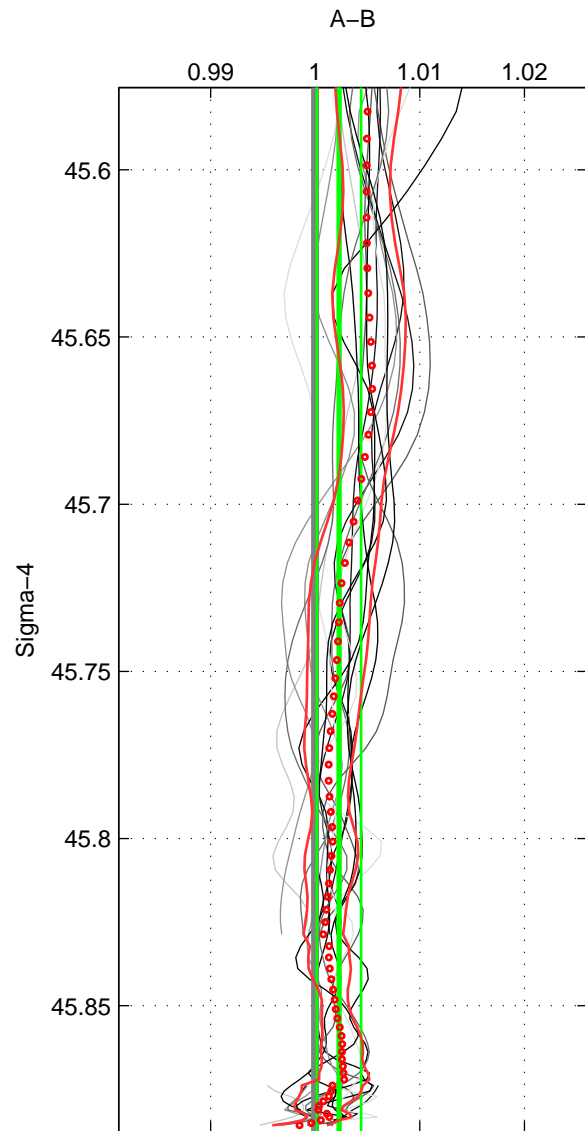

Cruise A (red). Date: Mar 2005 Cruisename: 604-49NZ20050228

Cruise B (blue). Date: Jun 2006 Cruisename: 608-49NZ20060526

*** "Favourite" values are means of spaces 1 2 3.

	Offset	O.StDev	Ratio	R.Stdev	Rating
SIGMA:	0.085	0.080	1.002	0.002	5
THETA:	0.094	0.089	1.003	0.002	5
DEPTH:	0.034	0.110	1.001	0.003	5
FAV.:	0.071	0.093	1.002	0.003	5

Profiles of A: 3
 Profiles of B: 16
 Diff profs : 16
 WMoffset (A-B): 0.084674
 WMoffset stdev: 0.079652
 WMratio (A/B): 1.0023
 WMratio stdev: 0.0021146

Quality (1-5): 5

Profiles of A: 3
 Profiles of B: 16
 Diff profs : 16
 WMoffset (A-B): 0.093666
 WMoffset stdev: 0.088939
 WMratio (A/B): 1.0025
 WMratio stdev: 0.0023601

Quality (1-5): 5

Profiles of A: 3
 Profiles of B: 16
 Diff profs : 16
 WMoffset (A-B): 0.03436
 WMoffset stdev: 0.11049
 WMratio (A/B): 1.001
 WMratio stdev: 0.0031108

Quality (1-5): 5