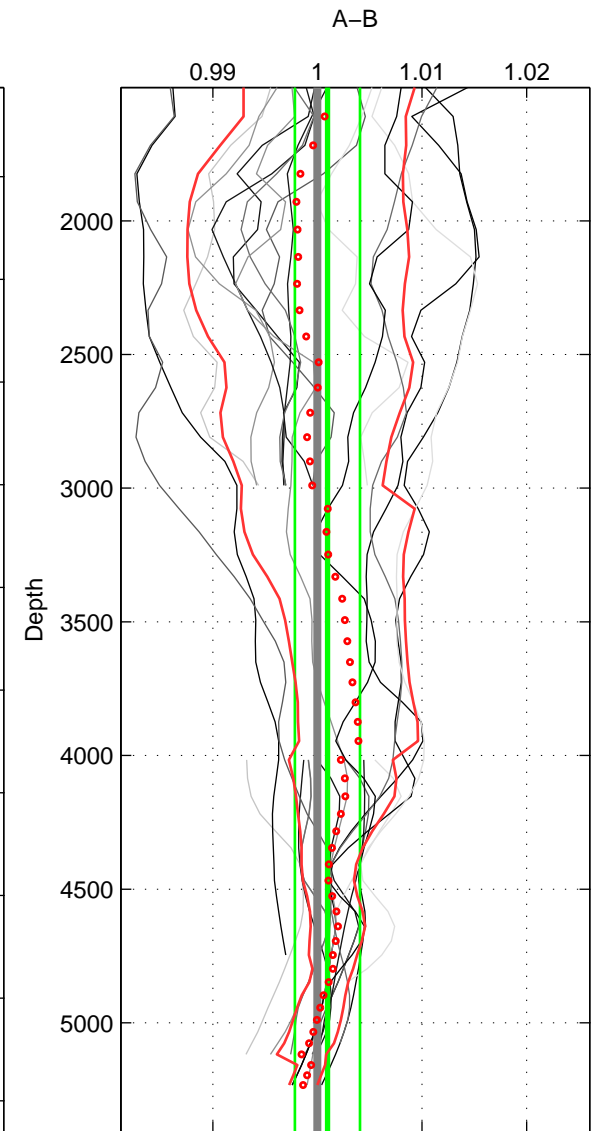

Cruise A (red). Date: Mar 2005 Cruisename: 604-49NZ20050228

Cruise B (blue). Date: Jun 2006 Cruisename: 608-49NZ20060526

*** "Favourite" values are means of spaces 1 2 3.

	Offset	O.StDev	Ratio	R.Stdev	Rating
SIGMA:	0.085	0.080	1.002	0.002	5
THETA:	0.094	0.089	1.003	0.002	5
DEPTH:	0.034	0.110	1.001	0.003	5
FAV.:	0.071	0.093	1.002	0.003	5

Profiles of A: 3
 Profiles of B: 16
 Diff profs : 16
 WMoffset (A-B): 0.084674
 WMoffset stdev: 0.079652
 WMratio (A/B): 1.0023
 WMratio stdev: 0.0021146

Quality (1-5): 5

Profiles of A: 3
 Profiles of B: 16
 Diff profs : 16
 WMoffset (A-B): 0.093666
 WMoffset stdev: 0.088939
 WMratio (A/B): 1.0025
 WMratio stdev: 0.0023601

Quality (1-5): 5

Profiles of A: 3
 Profiles of B: 16
 Diff profs : 16
 WMoffset (A-B): 0.03436
 WMoffset stdev: 0.11049
 WMratio (A/B): 1.001
 WMratio stdev: 0.0031108

Quality (1-5): 5