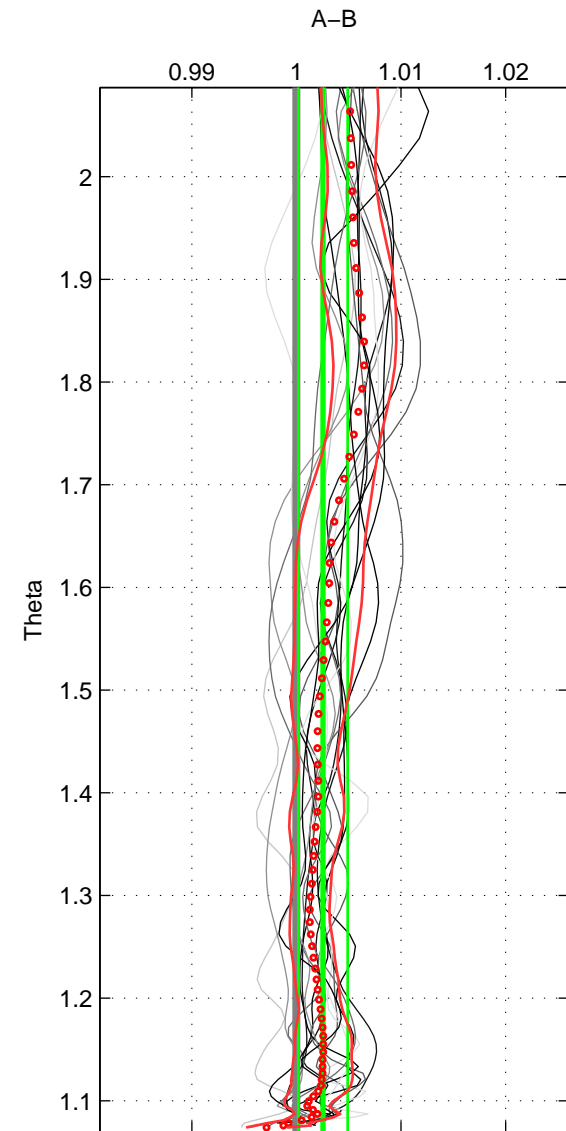

Cruise A (red). Date: Mar 2005 Cruisename: 604-49NZ20050228

Cruise B (blue). Date: Jun 2006 Cruisename: 608-49NZ20060526

*** "Favourite" values are means of spaces 1 2 3.

	Offset	O.StDev	Ratio	R.Stdev	Rating
SIGMA:	0.085	0.080	1.002	0.002	5
THETA:	0.094	0.089	1.003	0.002	5
DEPTH:	0.034	0.110	1.001	0.003	5
FAV.:	0.071	0.093	1.002	0.003	5

Profiles of A: 3
 Profiles of B: 16
 Diff profs : 16
 WMoffset (A-B): 0.084674
 WMoffset stdev: 0.079652
 WMratio (A/B): 1.0023
 WMratio stdev: 0.0021146

Quality (1-5): 5

Profiles of A: 3
 Profiles of B: 16
 Diff profs : 16
 WMoffset (A-B): 0.093666
 WMoffset stdev: 0.088939
 WMratio (A/B): 1.0025
 WMratio stdev: 0.0023601

Quality (1-5): 5

Profiles of A: 3
 Profiles of B: 16
 Diff profs : 16
 WMoffset (A-B): 0.03436
 WMoffset stdev: 0.11049
 WMratio (A/B): 1.001
 WMratio stdev: 0.0031108

Quality (1-5): 5