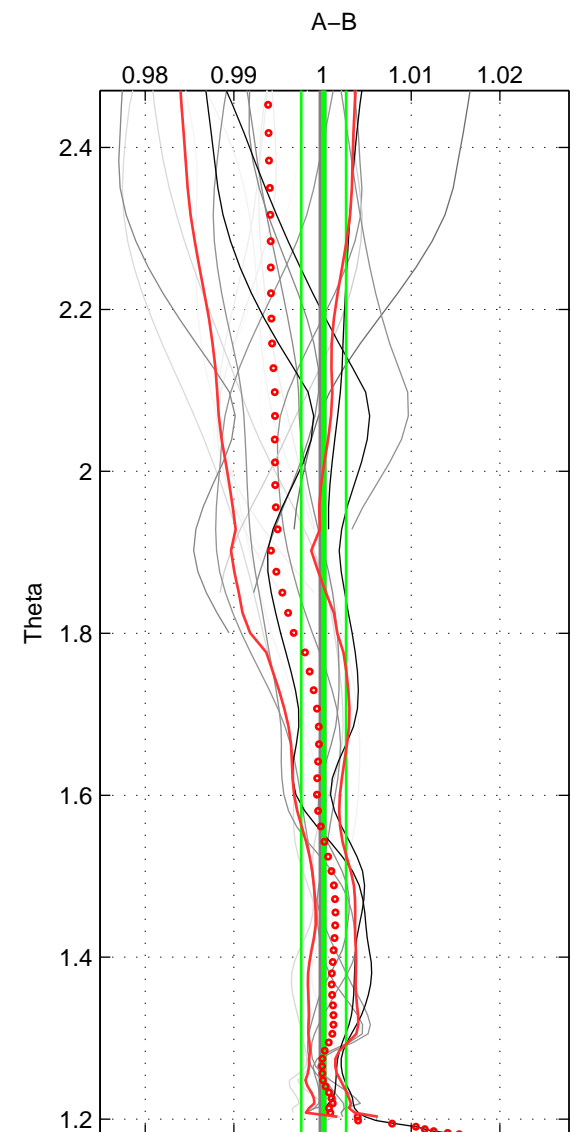

Cruise A (red). Date: Nov 1995 Cruisename: 625-49RY19951115
 Cruise B (blue). Date: Feb 2006 Cruisename: 670-49UF20060118

*** "Favourite" values are means of spaces 1 2.

	Offset	O.StDev	Ratio	R.Stdev	Rating
SIGMA:	-0.216	0.184	0.994	0.005	5
THETA:	0.006	0.092	1.000	0.003	5
DEPTH:	-0.184	0.034	0.995	0.001	3
FAV. :	-0.105	0.138	0.997	0.004	5

Profiles of A: 9
 Profiles of B: 6
 Diff profs : 21
 WMoffset (A-B): -0.21623
 WMoffset stdev: 0.18378
 WMratio (A/B): 0.99446
 WMratio stdev: 0.0047334

Quality (1-5): 5

Profiles of A: 9
 Profiles of B: 6
 Diff profs : 21
 WMoffset (A-B): 0.0061056
 WMoffset stdev: 0.091943
 WMratio (A/B): 1.0001
 WMratio stdev: 0.0025333

Quality (1-5): 5

Profiles of A: 9
 Profiles of B: 6
 Diff profs : 21
 WMoffset (A-B): -0.1843
 WMoffset stdev: 0.034323
 WMratio (A/B): 0.9953
 WMratio stdev: 0.00087955

Quality (1-5): 3

Please note that statistics are bad.