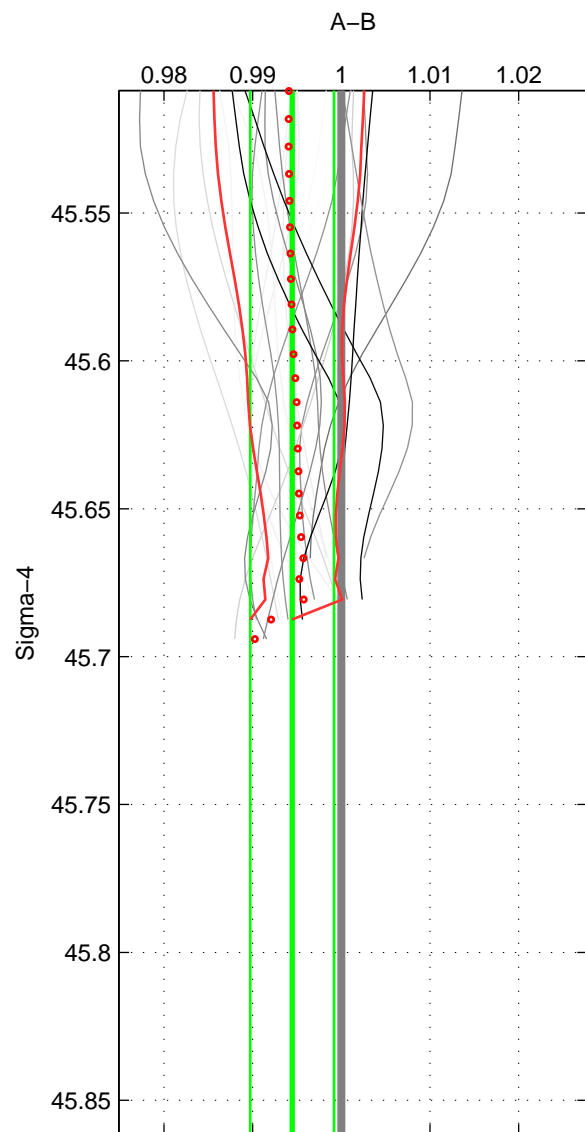

Cruise A (red). Date: Nov 1995 Cruisename: 625-49RY19951115
 Cruise B (blue). Date: Feb 2006 Cruisename: 670-49UF20060118

*** "Favourite" values are means of spaces 1 2.

	Offset	O.StDev	Ratio	R.Stdev	Rating
SIGMA:	-0.216	0.184	0.994	0.005	5
THETA:	0.006	0.092	1.000	0.003	5
DEPTH:	-0.184	0.034	0.995	0.001	3
FAV. :	-0.105	0.138	0.997	0.004	5

Profiles of A: 9
 Profiles of B: 6
 Diff profs : 21
 WMoffset (A-B): -0.21623
 WMoffset stdev: 0.18378
 WMratio (A/B): 0.99446
 WMratio stdev: 0.0047334

Quality (1-5): 5

Profiles of A: 9
 Profiles of B: 6
 Diff profs : 21
 WMoffset (A-B): 0.0061056
 WMoffset stdev: 0.091943
 WMratio (A/B): 1.0001
 WMratio stdev: 0.0025333

Quality (1-5): 5

Profiles of A: 9
 Profiles of B: 6
 Diff profs : 21
 WMoffset (A-B): -0.1843
 WMoffset stdev: 0.034323
 WMratio (A/B): 0.9953
 WMratio stdev: 0.00087955

Quality (1-5): 3

Please note that statistics are bad.