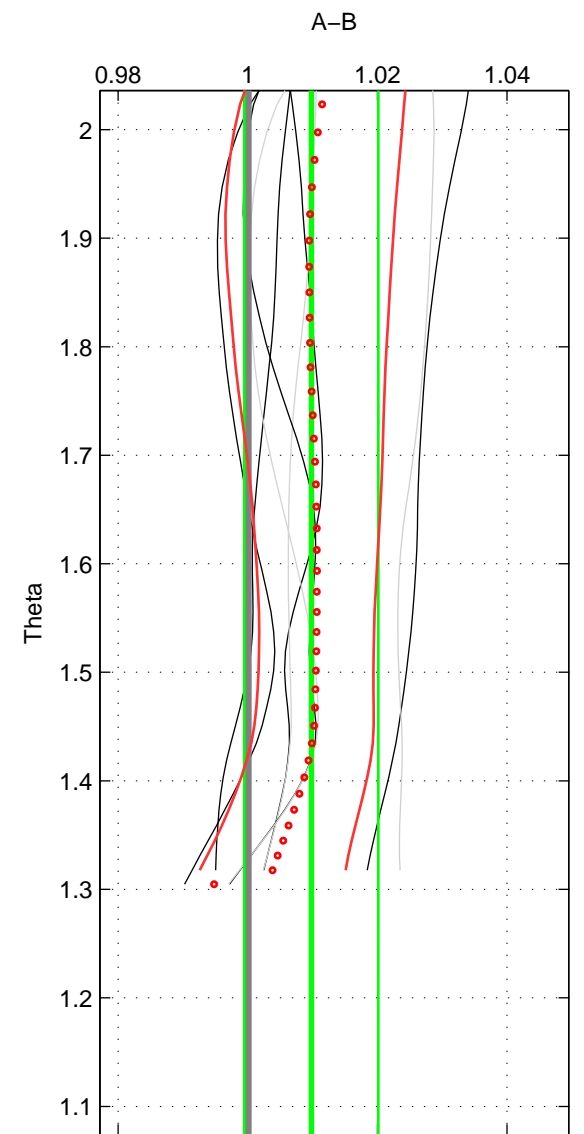

Cruise A (red). Date: Aug 1998 Cruisename: 567-49HO19980718

Cruise B (blue). Date: Jun 2001 Cruisename: 591-49NZ20010604

*** "Favourite" values are means of spaces 1 2.

	Offset	O.StDev	Ratio	R.Stdev	Rating
SIGMA:	0.336	0.545	1.009	0.014	3
THETA:	0.392	0.416	1.010	0.010	3
DEPTH:	0.732	0.290	1.018	0.007	2
FAV.:	0.364	0.480	1.009	0.012	3

Profiles of A: 4
 Profiles of B: 4
 Diff profs : 8
 WMoffset (A-B): 0.33637
 WMoffset stdev: 0.54461
 WMratio (A/B): 1.0087
 WMratio stdev: 0.013755

Quality (1-5): 3

Profiles of A: 4
 Profiles of B: 4
 Diff profs : 8
 WMoffset (A-B): 0.39162
 WMoffset stdev: 0.41592
 WMratio (A/B): 1.0098
 WMratio stdev: 0.010334

Quality (1-5): 3

Profiles of A: 4
 Profiles of B: 4
 Diff profs : 8
 WMoffset (A-B): 0.73216
 WMoffset stdev: 0.2897
 WMratio (A/B): 1.0181
 WMratio stdev: 0.0067665

Quality (1-5): 2

Please note that statistics are bad.