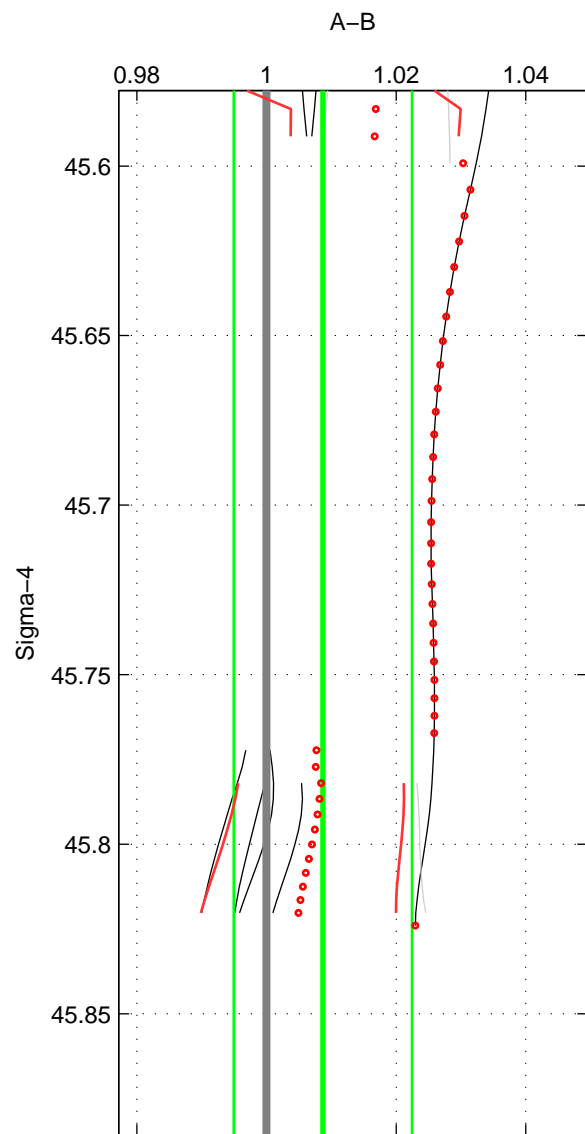

Cruise A (red). Date: Aug 1998 Cruisename: 567-49HO19980718

Cruise B (blue). Date: Jun 2001 Cruisename: 591-49NZ20010604

*** "Favourite" values are means of spaces 1 2.

	Offset	O.StDev	Ratio	R.Stdev	Rating
SIGMA:	0.336	0.545	1.009	0.014	3
THETA:	0.392	0.416	1.010	0.010	3
DEPTH:	0.732	0.290	1.018	0.007	2
FAV.:	0.364	0.480	1.009	0.012	3

Profiles of A: 4
 Profiles of B: 4
 Diff profs : 8
 WMoffset (A-B): 0.33637
 WMoffset stdev: 0.54461
 WMratio (A/B): 1.0087
 WMratio stdev: 0.013755

Quality (1-5): 3

Profiles of A: 4
 Profiles of B: 4
 Diff profs : 8
 WMoffset (A-B): 0.39162
 WMoffset stdev: 0.41592
 WMratio (A/B): 1.0098
 WMratio stdev: 0.010334

Quality (1-5): 3

Profiles of A: 4
 Profiles of B: 4
 Diff profs : 8
 WMoffset (A-B): 0.73216
 WMoffset stdev: 0.2897
 WMratio (A/B): 1.0181
 WMratio stdev: 0.0067665

Quality (1-5): 2

Please note that statistics are bad.