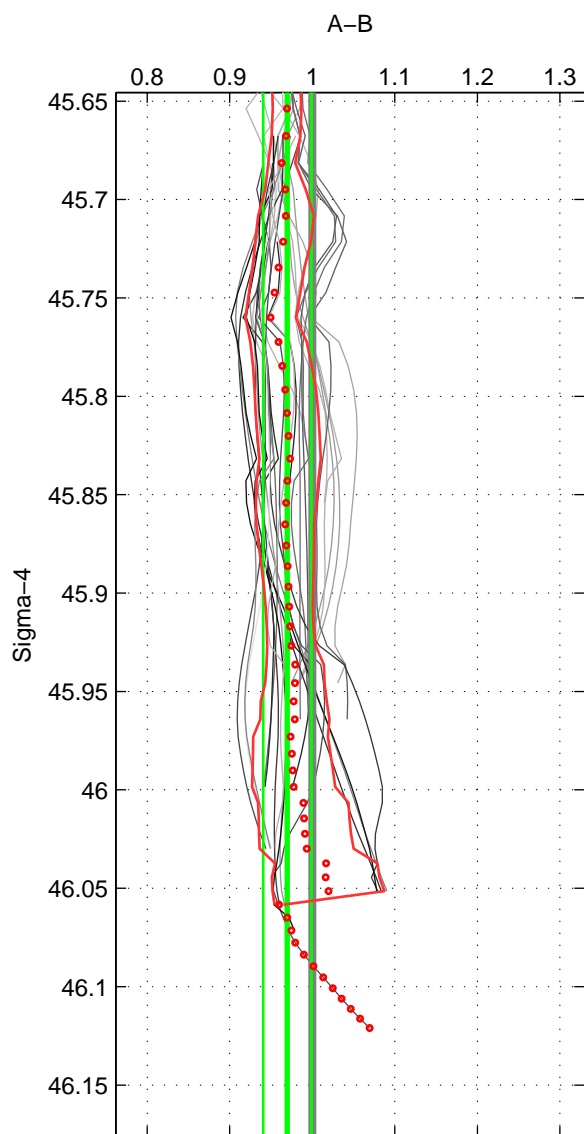

Cruise A (red). Date: Aug 1997 Cruisename: 63-34AR19970805

Cruise B (blue). Date: Jul 1981 Cruisename: 220-316N19810401

*** "Favourite" values are means of spaces 1 2 3.

	Offset	O.StDev	Ratio	R.Stdev	Rating
SIGMA:	-0.460	0.460	0.970	0.029	4
THETA:	-0.331	0.418	0.979	0.027	4
DEPTH:	-0.619	0.842	0.962	0.052	4
FAV.:	-0.470	0.573	0.970	0.036	4

Profiles of A: 10
 Profiles of B: 6
 Diff profs : 31
 WMoffset (A-B): -0.45995
 WMoffset stdev: 0.46015
 WMratio (A/B): 0.9698
 WMratio stdev: 0.029279

Quality (1-5): 4

Profiles of A: 10
 Profiles of B: 6
 Diff profs : 31
 WMoffset (A-B): -0.33094
 WMoffset stdev: 0.41801
 WMratio (A/B): 0.97854
 WMratio stdev: 0.026859

Quality (1-5): 4

Profiles of A: 10
 Profiles of B: 6
 Diff profs : 31
 WMoffset (A-B): -0.61861
 WMoffset stdev: 0.84225
 WMratio (A/B): 0.96171
 WMratio stdev: 0.051642

Quality (1-5): 4