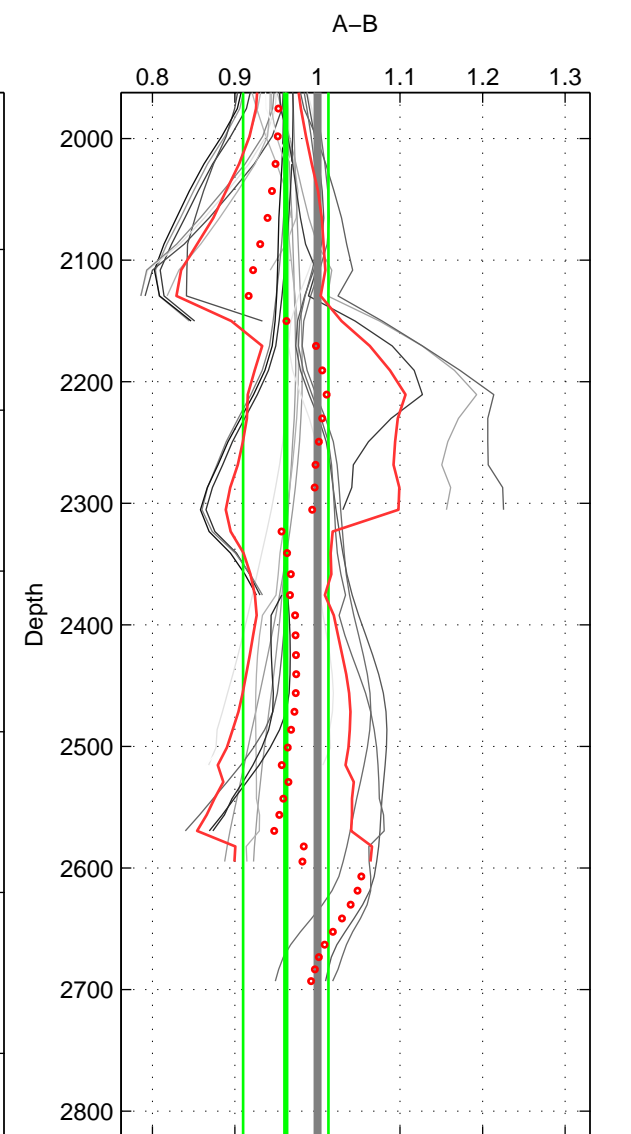

Cruise A (red). Date: Aug 1997 Cruisename: 63-34AR19970805

Cruise B (blue). Date: Jul 1981 Cruisename: 220-316N19810401

*** "Favourite" values are means of spaces 1 2 3.

	Offset	O.StDev	Ratio	R.Stdev	Rating
SIGMA:	-0.460	0.460	0.970	0.029	4
THETA:	-0.331	0.418	0.979	0.027	4
DEPTH:	-0.619	0.842	0.962	0.052	4
FAV.:	-0.470	0.573	0.970	0.036	4

Profiles of A: 10
 Profiles of B: 6
 Diff profs : 31
 WMoffset (A-B): -0.45995
 WMoffset stdev: 0.46015
 WMratio (A/B): 0.9698
 WMratio stdev: 0.029279

Quality (1-5): 4

Profiles of A: 10
 Profiles of B: 6
 Diff profs : 31
 WMoffset (A-B): -0.33094
 WMoffset stdev: 0.41801
 WMratio (A/B): 0.97854
 WMratio stdev: 0.026859

Quality (1-5): 4

Profiles of A: 10
 Profiles of B: 6
 Diff profs : 31
 WMoffset (A-B): -0.61861
 WMoffset stdev: 0.84225
 WMratio (A/B): 0.96171
 WMratio stdev: 0.051642

Quality (1-5): 4