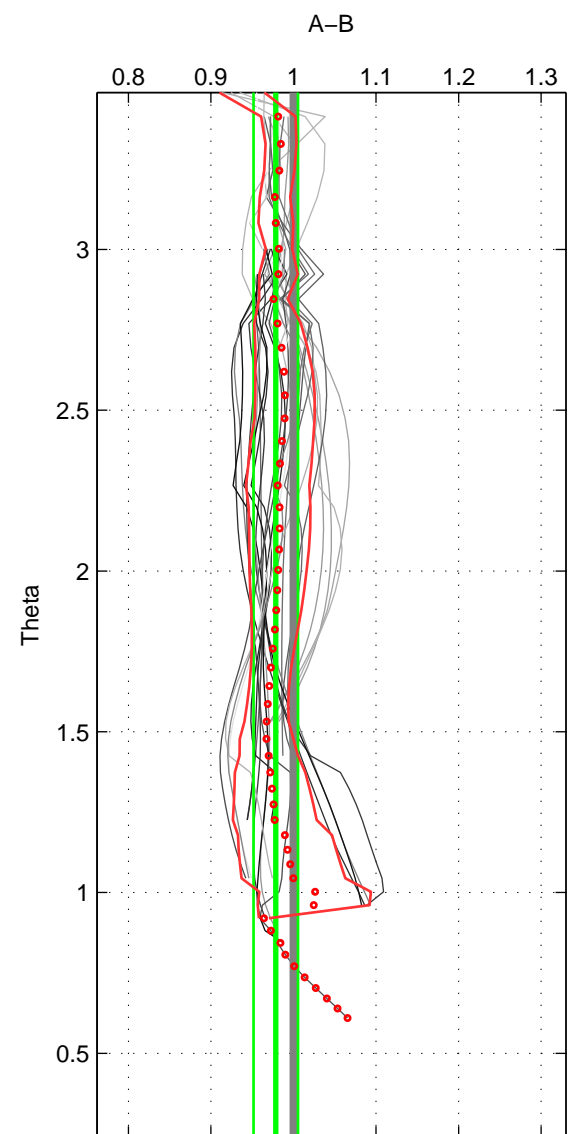

Cruise A (red). Date: Aug 1997 Cruisename: 63-34AR19970805

Cruise B (blue). Date: Jul 1981 Cruisename: 220-316N19810401

*** "Favourite" values are means of spaces 1 2 3.

	Offset	O.StDev	Ratio	R.Stdev	Rating
SIGMA:	-0.460	0.460	0.970	0.029	4
THETA:	-0.331	0.418	0.979	0.027	4
DEPTH:	-0.619	0.842	0.962	0.052	4
FAV.:	-0.470	0.573	0.970	0.036	4

Profiles of A: 10
 Profiles of B: 6
 Diff profs : 31
 WMoffset (A-B): -0.45995
 WMoffset stdev: 0.46015
 WMratio (A/B): 0.9698
 WMratio stdev: 0.029279

Quality (1-5): 4

Profiles of A: 10
 Profiles of B: 6
 Diff profs : 31
 WMoffset (A-B): -0.33094
 WMoffset stdev: 0.41801
 WMratio (A/B): 0.97854
 WMratio stdev: 0.026859

Quality (1-5): 4

Profiles of A: 10
 Profiles of B: 6
 Diff profs : 31
 WMoffset (A-B): -0.61861
 WMoffset stdev: 0.84225
 WMratio (A/B): 0.96171
 WMratio stdev: 0.051642

Quality (1-5): 4