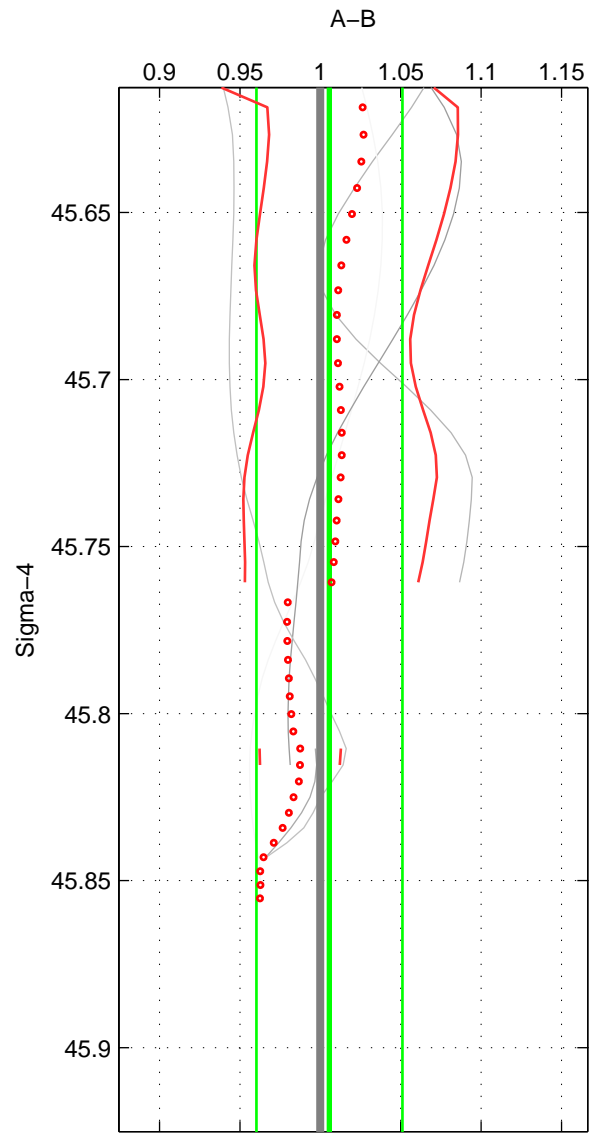

Cruise A (red). Date: Apr 2003 Cruisename: 214-29HE20030408

Cruise B (blue). Date: Jul 1981 Cruisename: 220-316N19810401

\*\*\* "Favourite" values are means of spaces 1 2.

	Offset	O.StDev	Ratio	R.Stdev	Rating
SIGMA:	0.101	0.936	1.006	0.045	4
THETA:	-0.046	0.700	0.998	0.034	4
DEPTH:	-0.156	0.439	0.993	0.022	3
FAV.:	0.027	0.818	1.002	0.039	4

Profiles of A: 4  
 Profiles of B: 6  
 Diff profs : 6  
 WMoffset (A-B): 0.10121  
 WMoffset stdev: 0.93623  
 WMratio (A/B): 1.0056  
 WMratio stdev: 0.045431

Quality (1-5): 4

Profiles of A: 4  
 Profiles of B: 7  
 Diff profs : 7  
 WMoffset (A-B): -0.046309  
 WMoffset stdev: 0.70014  
 WMratio (A/B): 0.99812  
 WMratio stdev: 0.033513

Quality (1-5): 4

Profiles of A: 4  
 Profiles of B: 6  
 Diff profs : 6  
 WMoffset (A-B): -0.15582  
 WMoffset stdev: 0.4391  
 WMratio (A/B): 0.99309  
 WMratio stdev: 0.021896

Quality (1-5): 3

Please note that statistics are bad.