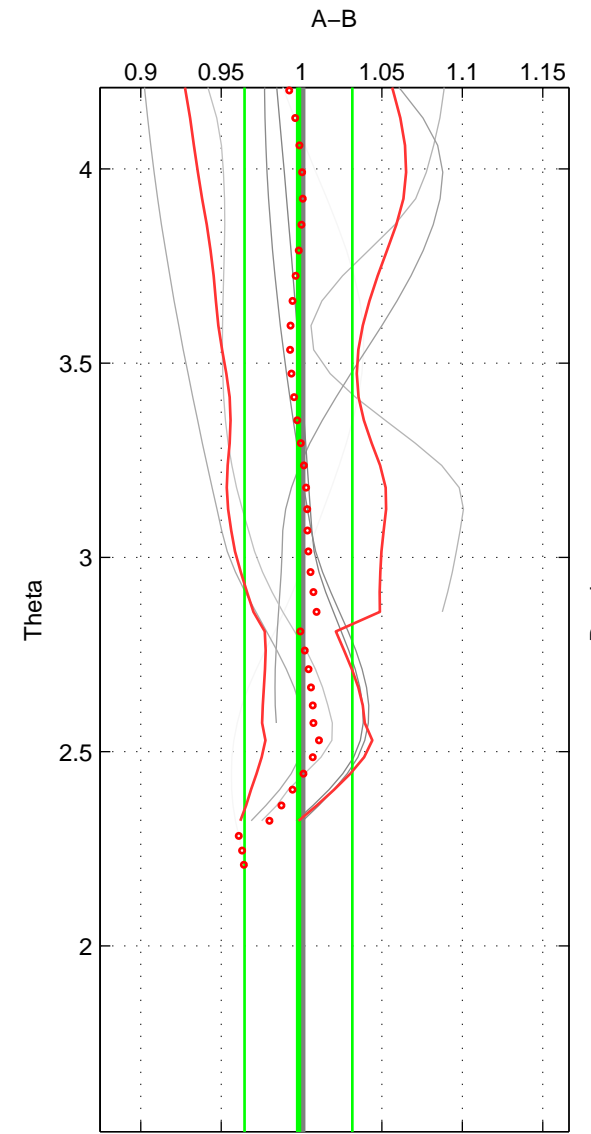

Cruise A (red). Date: Apr 2003 Cruisename: 214-29HE20030408

Cruise B (blue). Date: Jul 1981 Cruisename: 220-316N19810401

\*\*\* "Favourite" values are means of spaces 1 2.

	Offset	O.StDev	Ratio	R.Stdev	Rating
SIGMA:	0.101	0.936	1.006	0.045	4
THETA:	-0.046	0.700	0.998	0.034	4
DEPTH:	-0.156	0.439	0.993	0.022	3
FAV.:	0.027	0.818	1.002	0.039	4

Profiles of A: 4  
 Profiles of B: 6  
 Diff profs : 6  
 WMoffset (A-B): 0.10121  
 WMoffset stdev: 0.93623  
 WMratio (A/B): 1.0056  
 WMratio stdev: 0.045431

Quality (1-5): 4

Profiles of A: 4  
 Profiles of B: 7  
 Diff profs : 7  
 WMoffset (A-B): -0.046309  
 WMoffset stdev: 0.70014  
 WMratio (A/B): 0.99812  
 WMratio stdev: 0.033513

Quality (1-5): 4

Profiles of A: 4  
 Profiles of B: 6  
 Diff profs : 6  
 WMoffset (A-B): -0.15582  
 WMoffset stdev: 0.4391  
 WMratio (A/B): 0.99309  
 WMratio stdev: 0.021896

Quality (1-5): 3

Please note that statistics are bad.