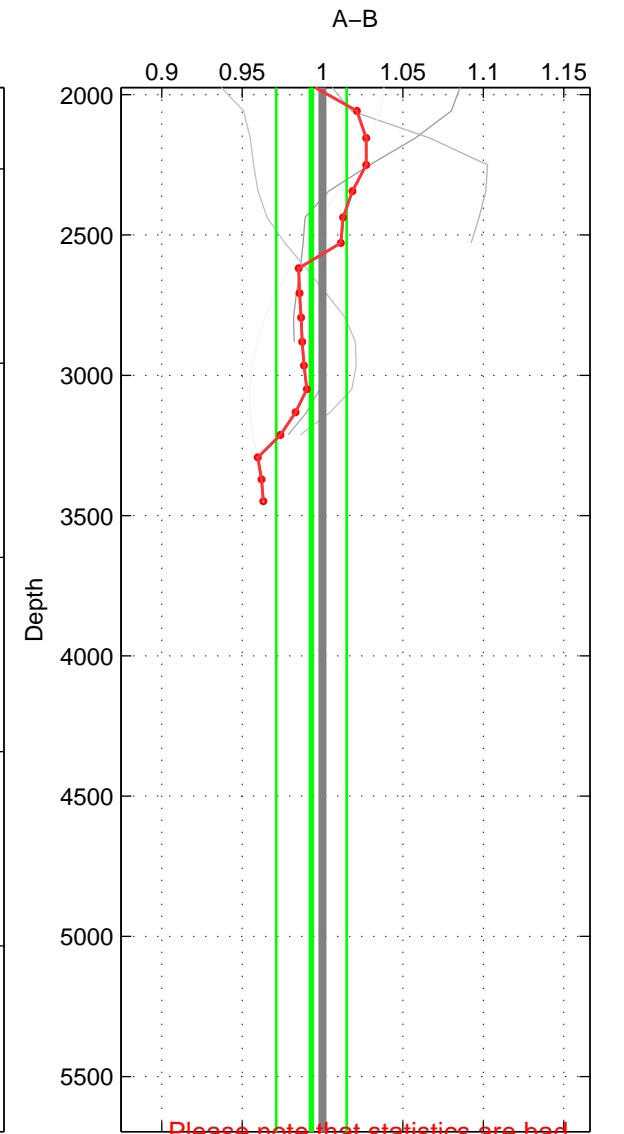

Cruise A (red). Date: Apr 2003 Cruisename: 214-29HE20030408

Cruise B (blue). Date: Jul 1981 Cruisename: 220-316N19810401

\*\*\* "Favourite" values are means of spaces 1 2.

	Offset	O.StDev	Ratio	R.Stdev	Rating
SIGMA:	0.101	0.936	1.006	0.045	4
THETA:	-0.046	0.700	0.998	0.034	4
DEPTH:	-0.156	0.439	0.993	0.022	3
FAV.:	0.027	0.818	1.002	0.039	4

Profiles of A: 4  
 Profiles of B: 6  
 Diff profs : 6  
 WMoffset (A-B): 0.10121  
 WMoffset stdev: 0.93623  
 WMratio (A/B): 1.0056  
 WMratio stdev: 0.045431

Quality (1-5): 4

Profiles of A: 4  
 Profiles of B: 7  
 Diff profs : 7  
 WMoffset (A-B): -0.046309  
 WMoffset stdev: 0.70014  
 WMratio (A/B): 0.99812  
 WMratio stdev: 0.033513

Quality (1-5): 4

Profiles of A: 4  
 Profiles of B: 6  
 Diff profs : 6  
 WMoffset (A-B): -0.15582  
 WMoffset stdev: 0.4391  
 WMratio (A/B): 0.99309  
 WMratio stdev: 0.021896

Quality (1-5): 3

Please note that statistics are bad.