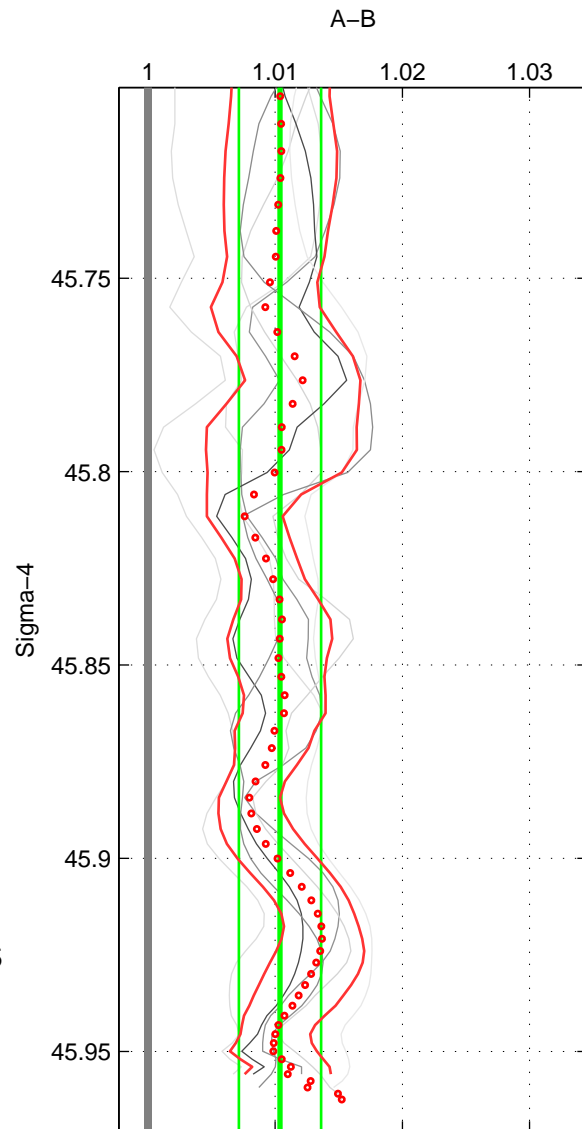

Cruise A (red). Date: Jun 1995 Cruisename: 350-316N19950611
 Cruise B (blue). Date: Aug 1995 Cruisename: 351-316N19950715

*** "Favourite" values are means of spaces 1 2 3.

	Offset	O.StDev	Ratio	R.Stdev	Rating
SIGMA:	0.342	0.106	1.010	0.003	3
THETA:	0.340	0.107	1.010	0.003	3
DEPTH:	0.394	0.134	1.012	0.004	3
FAV.:	0.359	0.116	1.011	0.004	3

Profiles of A: 4
 Profiles of B: 3
 Diff profs : 7
 WMoffset (A-B): 0.34201
 WMoffset stdev: 0.10568
 WMratio (A/B): 1.0104
 WMratio stdev: 0.0032299

Quality (1-5): 3

Profiles of A: 4
 Profiles of B: 3
 Diff profs : 7
 WMoffset (A-B): 0.33958
 WMoffset stdev: 0.10671
 WMratio (A/B): 1.0103
 WMratio stdev: 0.0032625

Quality (1-5): 3

Profiles of A: 4
 Profiles of B: 3
 Diff profs : 7
 WMoffset (A-B): 0.39395
 WMoffset stdev: 0.13449
 WMratio (A/B): 1.0118
 WMratio stdev: 0.0040626

Quality (1-5): 3