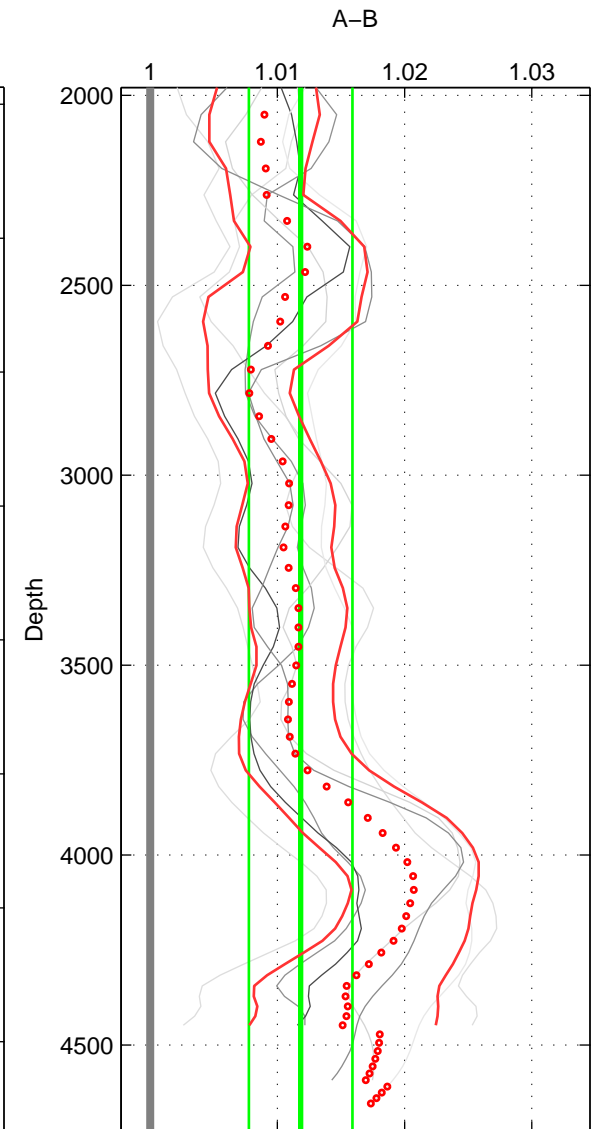

Cruise A (red). Date: Jun 1995 Cruisename: 350-316N19950611
 Cruise B (blue). Date: Aug 1995 Cruisename: 351-316N19950715

*** "Favourite" values are means of spaces 1 2 3.

	Offset	O.StDev	Ratio	R.Stdev	Rating
SIGMA:	0.342	0.106	1.010	0.003	3
THETA:	0.340	0.107	1.010	0.003	3
DEPTH:	0.394	0.134	1.012	0.004	3
FAV.:	0.359	0.116	1.011	0.004	3

Profiles of A: 4
 Profiles of B: 3
 Diff profs : 7
 WMoffset (A-B): 0.34201
 WMoffset stdev: 0.10568
 WMratio (A/B): 1.0104
 WMratio stdev: 0.0032299

Quality (1-5): 3

Profiles of A: 4
 Profiles of B: 3
 Diff profs : 7
 WMoffset (A-B): 0.33958
 WMoffset stdev: 0.10671
 WMratio (A/B): 1.0103
 WMratio stdev: 0.0032625

Quality (1-5): 3

Profiles of A: 4
 Profiles of B: 3
 Diff profs : 7
 WMoffset (A-B): 0.39395
 WMoffset stdev: 0.13449
 WMratio (A/B): 1.0118
 WMratio stdev: 0.0040626

Quality (1-5): 3