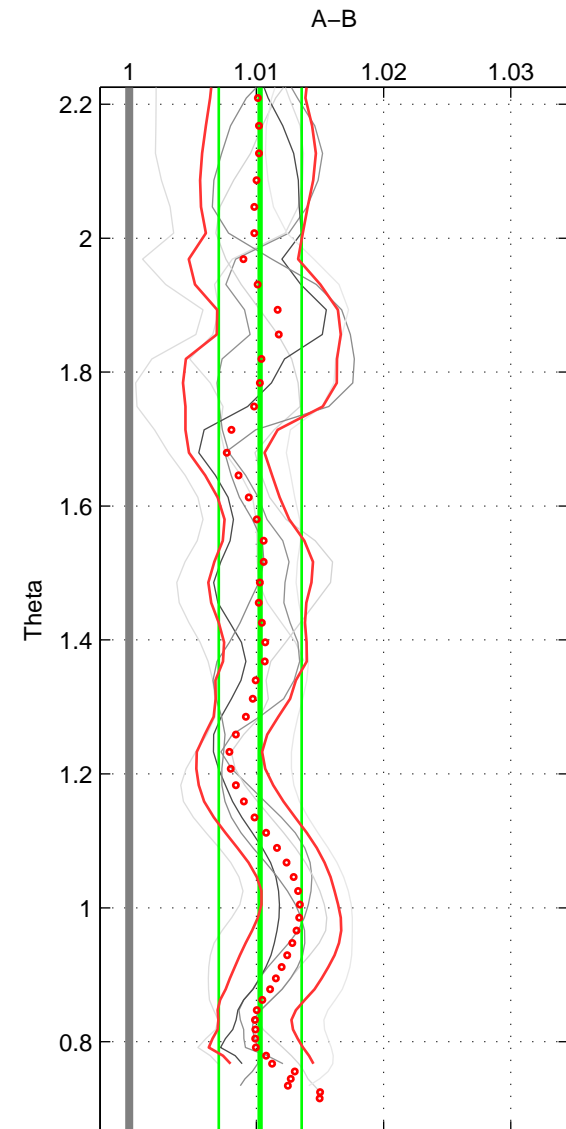

Cruise A (red). Date: Jun 1995 Cruisename: 350-316N19950611
 Cruise B (blue). Date: Aug 1995 Cruisename: 351-316N19950715

*** "Favourite" values are means of spaces 1 2 3.

	Offset	O.StDev	Ratio	R.Stdev	Rating
SIGMA:	0.342	0.106	1.010	0.003	3
THETA:	0.340	0.107	1.010	0.003	3
DEPTH:	0.394	0.134	1.012	0.004	3
FAV.:	0.359	0.116	1.011	0.004	3

Profiles of A: 4
 Profiles of B: 3
 Diff profs : 7
 WMoffset (A-B): 0.34201
 WMoffset stdev: 0.10568
 WMratio (A/B): 1.0104
 WMratio stdev: 0.0032299

Quality (1-5): 3

Profiles of A: 4
 Profiles of B: 3
 Diff profs : 7
 WMoffset (A-B): 0.33958
 WMoffset stdev: 0.10671
 WMratio (A/B): 1.0103
 WMratio stdev: 0.0032625

Quality (1-5): 3

Profiles of A: 4
 Profiles of B: 3
 Diff profs : 7
 WMoffset (A-B): 0.39395
 WMoffset stdev: 0.13449
 WMratio (A/B): 1.0118
 WMratio stdev: 0.0040626

Quality (1-5): 3