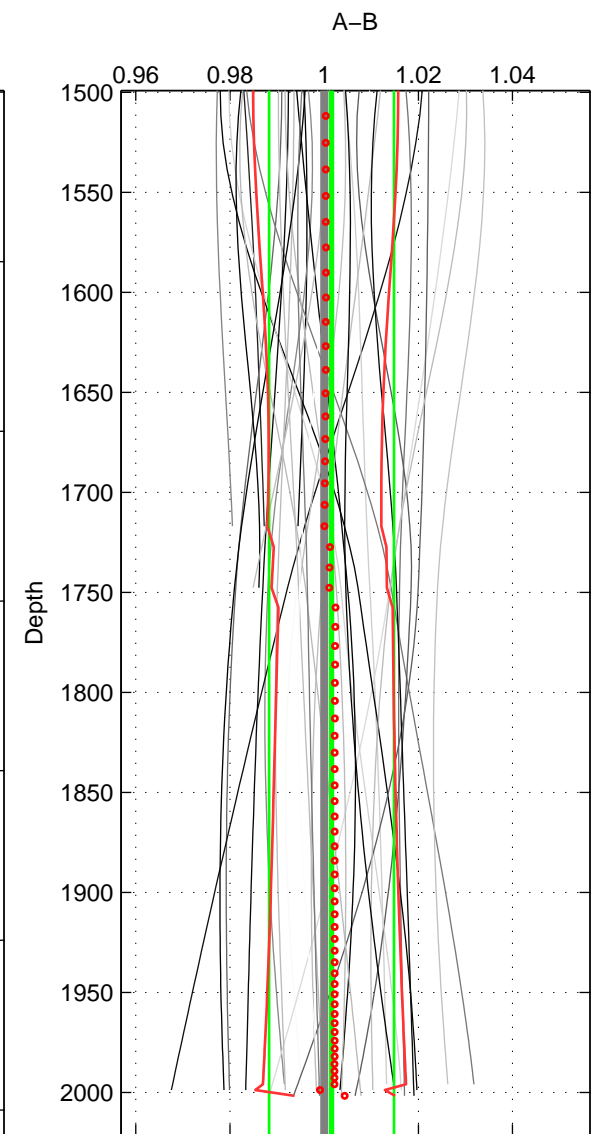

Cruise A (red). Date: May 2002 Cruisename: 696-49UP20020424

Cruise B (blue). Date: Feb 2006 Cruisename: 710-49UP20060113

*** "Favourite" values are means of spaces 1 2 3.

	Offset	O.StDev	Ratio	R.Stdev	Rating
SIGMA:	0.310	0.536	1.008	0.013	4
THETA:	0.084	0.528	1.002	0.013	4
DEPTH:	0.062	0.544	1.002	0.013	4
FAV.:	0.152	0.536	1.004	0.013	4

Profiles of A: 11
 Profiles of B: 4
 Diff profs: 14
 WMoffset (A-B): 0.31045
 WMoffset stdev: 0.53586
 WMratio (A/B): 1.0076
 WMratio stdev: 0.013069

Quality (1-5): 4

Profiles of A: 11
 Profiles of B: 9
 Diff profs: 33
 WMoffset (A-B): 0.083564
 WMoffset stdev: 0.52769
 WMratio (A/B): 1.002
 WMratio stdev: 0.012841

Quality (1-5): 4

Profiles of A: 11
 Profiles of B: 9
 Diff profs: 33
 WMoffset (A-B): 0.061895
 WMoffset stdev: 0.54378
 WMratio (A/B): 1.0016
 WMratio stdev: 0.013259

Quality (1-5): 4