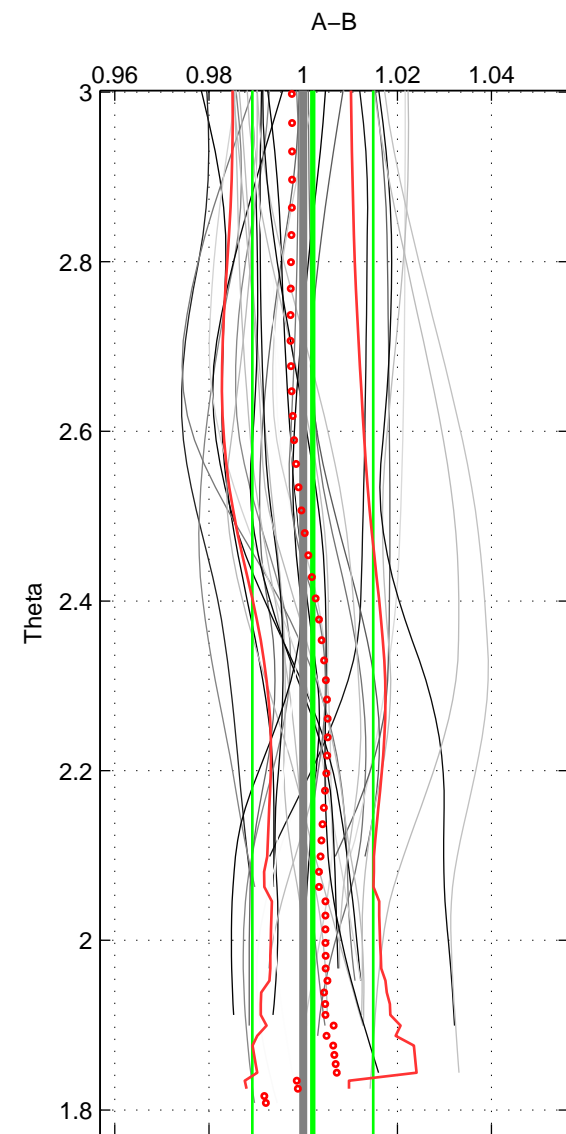

Cruise A (red). Date: May 2002 Cruisename: 696-49UP20020424

Cruise B (blue). Date: Feb 2006 Cruisename: 710-49UP20060113

*** "Favourite" values are means of spaces 1 2 3.

	Offset	O.StDev	Ratio	R.Stdev	Rating
SIGMA:	0.310	0.536	1.008	0.013	4
THETA:	0.084	0.528	1.002	0.013	4
DEPTH:	0.062	0.544	1.002	0.013	4
FAV.:	0.152	0.536	1.004	0.013	4

Profiles of A: 11
 Profiles of B: 4
 Diff profs: 14
 WMoffset (A-B): 0.31045
 WMoffset stdev: 0.53586
 WMratio (A/B): 1.0076
 WMratio stdev: 0.013069

Quality (1-5): 4

Profiles of A: 11
 Profiles of B: 9
 Diff profs: 33
 WMoffset (A-B): 0.083564
 WMoffset stdev: 0.52769
 WMratio (A/B): 1.002
 WMratio stdev: 0.012841

Quality (1-5): 4

Profiles of A: 11
 Profiles of B: 9
 Diff profs: 33
 WMoffset (A-B): 0.061895
 WMoffset stdev: 0.54378
 WMratio (A/B): 1.0016
 WMratio stdev: 0.013259

Quality (1-5): 4