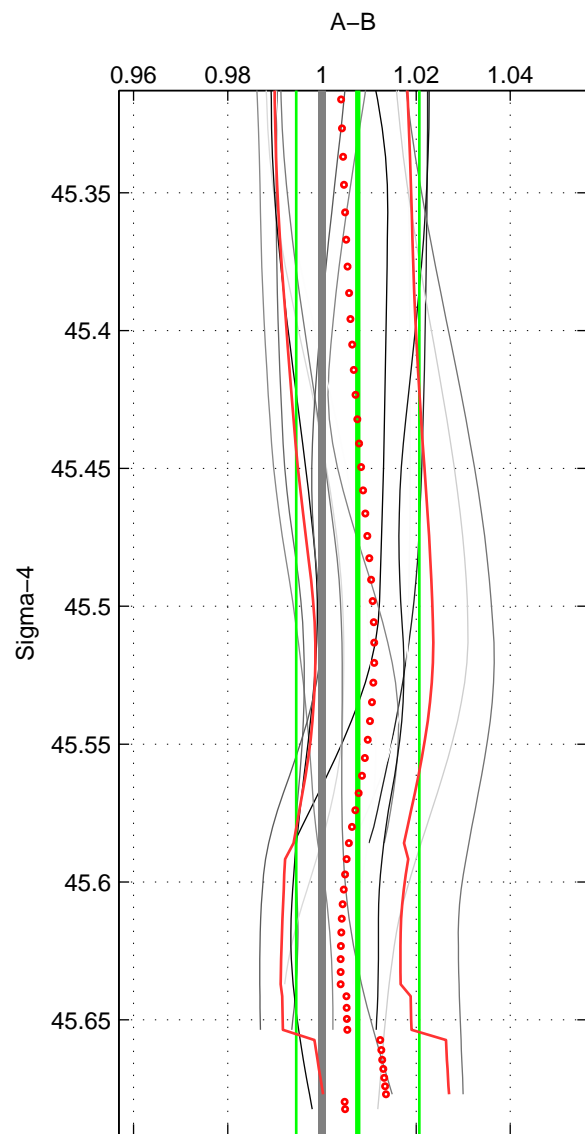

Cruise A (red). Date: May 2002 Cruisename: 696-49UP20020424

Cruise B (blue). Date: Feb 2006 Cruisename: 710-49UP20060113

*** "Favourite" values are means of spaces 1 2 3.

	Offset	O.StDev	Ratio	R.Stdev	Rating
SIGMA:	0.310	0.536	1.008	0.013	4
THETA:	0.084	0.528	1.002	0.013	4
DEPTH:	0.062	0.544	1.002	0.013	4
FAV.:	0.152	0.536	1.004	0.013	4

Profiles of A: 11
 Profiles of B: 4
 Diff profs: 14
 WMoffset (A-B): 0.31045
 WMoffset stdev: 0.53586
 WMratio (A/B): 1.0076
 WMratio stdev: 0.013069

Quality (1-5): 4

Profiles of A: 11
 Profiles of B: 9
 Diff profs: 33
 WMoffset (A-B): 0.083564
 WMoffset stdev: 0.52769
 WMratio (A/B): 1.002
 WMratio stdev: 0.012841

Quality (1-5): 4

Profiles of A: 11
 Profiles of B: 9
 Diff profs: 33
 WMoffset (A-B): 0.061895
 WMoffset stdev: 0.54378
 WMratio (A/B): 1.0016
 WMratio stdev: 0.013259

Quality (1-5): 4