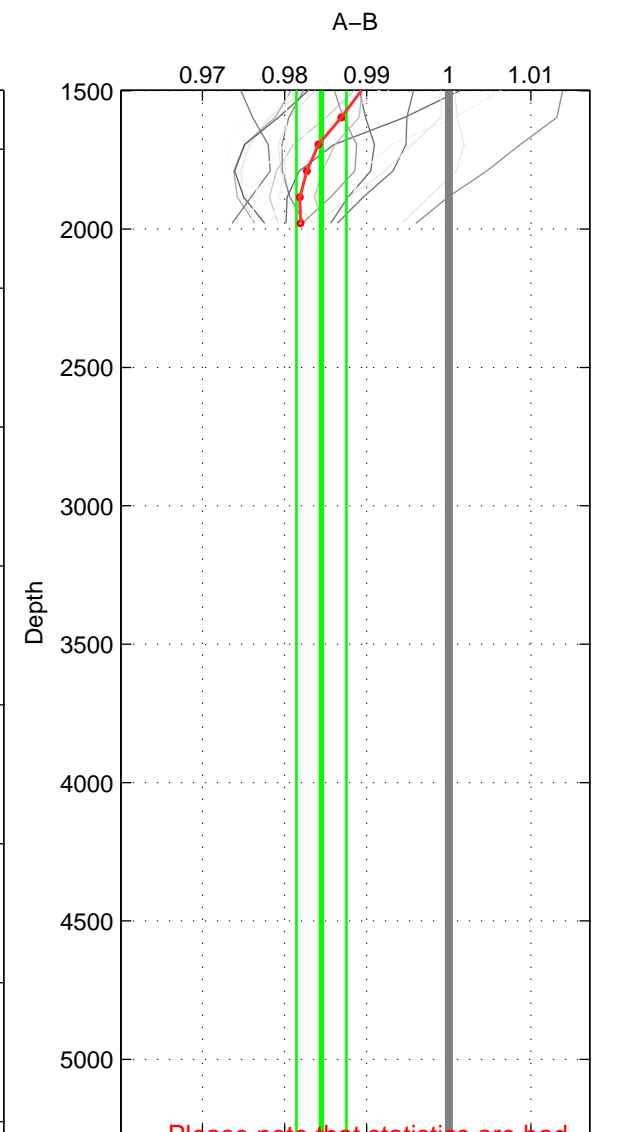

Cruise A (red). Date: Nov 1995 Cruisename: 625-49RY19951115

Cruise B (blue). Date: Jul 2001 Cruisename: 656-49UF20010710

*** "Favourite" values are means of spaces 1 2.

	Offset	O.StDev	Ratio	R.Stdev	Rating
SIGMA:	-0.645	0.241	0.984	0.006	5
THETA:	-0.894	0.071	0.976	0.002	5
DEPTH:	-0.615	0.113	0.984	0.003	3
FAV. :	-0.770	0.156	0.980	0.004	5

Profiles of A: 16
 Profiles of B: 8
 Diff profs : 23
 WMoffset (A-B): -0.64479
 WMoffset stdev: 0.24099
 WMratio (A/B): 0.98373
 WMratio stdev: 0.0060594

Quality (1-5): 5

Profiles of A: 16
 Profiles of B: 8
 Diff profs : 23
 WMoffset (A-B): -0.89444
 WMoffset stdev: 0.070659
 WMratio (A/B): 0.97642
 WMratio stdev: 0.0018734

Quality (1-5): 5

Profiles of A: 16
 Profiles of B: 8
 Diff profs : 23
 WMoffset (A-B): -0.61545
 WMoffset stdev: 0.11349
 WMratio (A/B): 0.98448
 WMratio stdev: 0.0030434

Quality (1-5): 3

Please note that statistics are bad.