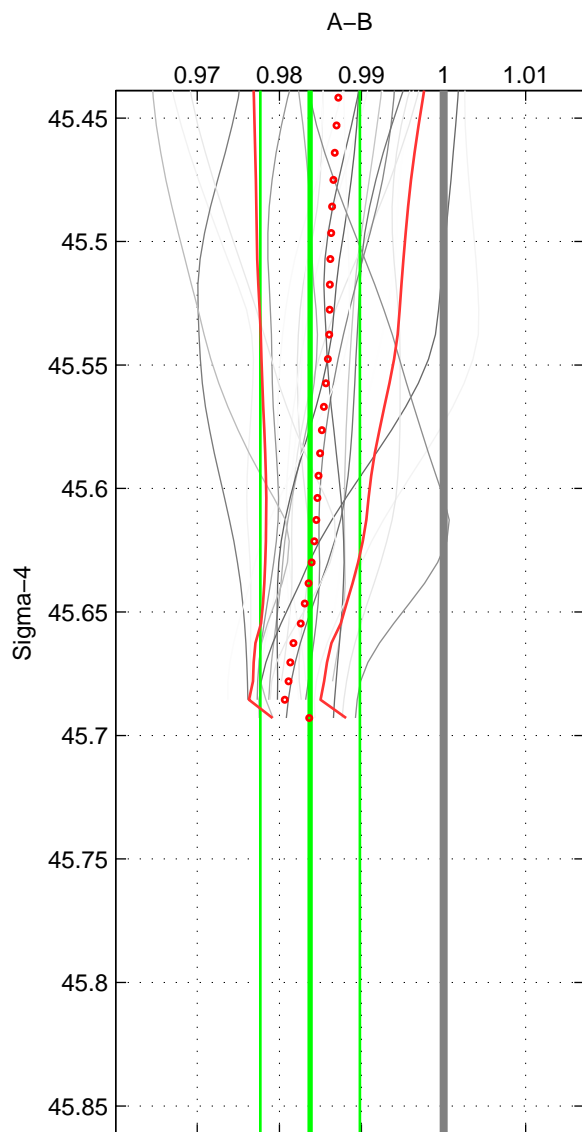

Cruise A (red). Date: Nov 1995 Cruisename: 625-49RY19951115

Cruise B (blue). Date: Jul 2001 Cruisename: 656-49UF20010710

*** "Favourite" values are means of spaces 1 2.

	Offset	O.StDev	Ratio	R.Stdev	Rating
SIGMA:	-0.645	0.241	0.984	0.006	5
THETA:	-0.894	0.071	0.976	0.002	5
DEPTH:	-0.615	0.113	0.984	0.003	3
FAV. :	-0.770	0.156	0.980	0.004	5

Profiles of A: 16
 Profiles of B: 8
 Diff profs : 23
 WMoffset (A-B): -0.64479
 WMoffset stdev: 0.24099
 WMratio (A/B): 0.98373
 WMratio stdev: 0.0060594

Quality (1-5): 5

Profiles of A: 16
 Profiles of B: 8
 Diff profs : 23
 WMoffset (A-B): -0.89444
 WMoffset stdev: 0.070659
 WMratio (A/B): 0.97642
 WMratio stdev: 0.0018734

Quality (1-5): 5

Profiles of A: 16
 Profiles of B: 8
 Diff profs : 23
 WMoffset (A-B): -0.61545
 WMoffset stdev: 0.11349
 WMratio (A/B): 0.98448
 WMratio stdev: 0.0030434

Quality (1-5): 3

Please note that statistics are bad.