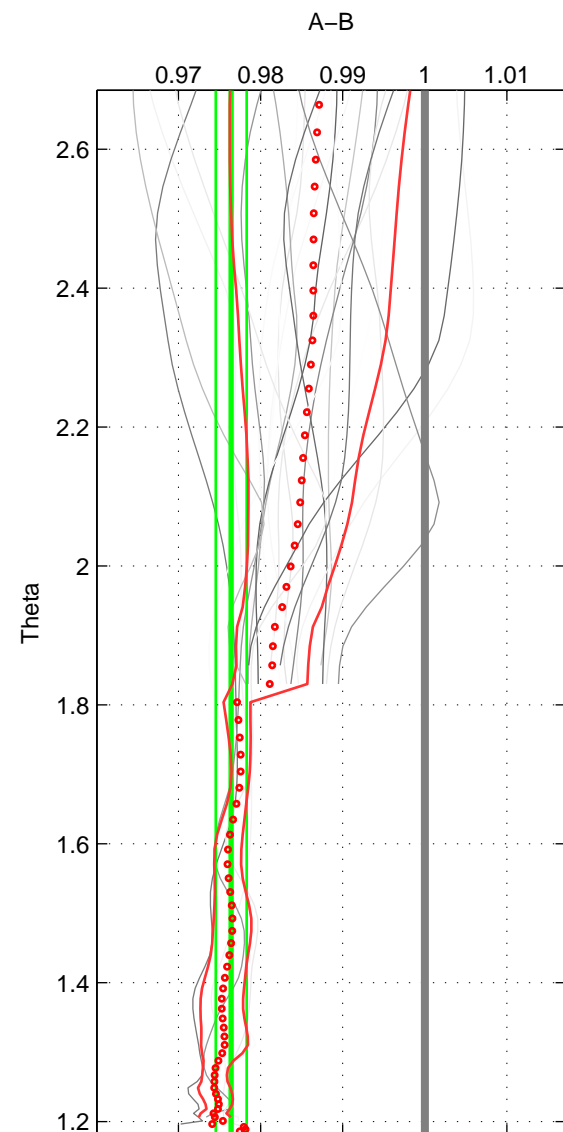

Cruise A (red). Date: Nov 1995 Cruisename: 625-49RY19951115

Cruise B (blue). Date: Jul 2001 Cruisename: 656-49UF20010710

*** "Favourite" values are means of spaces 1 2.

	Offset	O.StDev	Ratio	R.Stdev	Rating
SIGMA:	-0.645	0.241	0.984	0.006	5
THETA:	-0.894	0.071	0.976	0.002	5
DEPTH:	-0.615	0.113	0.984	0.003	3
FAV. :	-0.770	0.156	0.980	0.004	5

Profiles of A: 16
 Profiles of B: 8
 Diff profs : 23
 WMoffset (A-B): -0.64479
 WMoffset stdev: 0.24099
 WMratio (A/B): 0.98373
 WMratio stdev: 0.0060594

Quality (1-5): 5

Profiles of A: 16
 Profiles of B: 8
 Diff profs : 23
 WMoffset (A-B): -0.89444
 WMoffset stdev: 0.070659
 WMratio (A/B): 0.97642
 WMratio stdev: 0.0018734

Quality (1-5): 5

Profiles of A: 16
 Profiles of B: 8
 Diff profs : 23
 WMoffset (A-B): -0.61545
 WMoffset stdev: 0.11349
 WMratio (A/B): 0.98448
 WMratio stdev: 0.0030434

Quality (1-5): 3

Please note that statistics are bad.