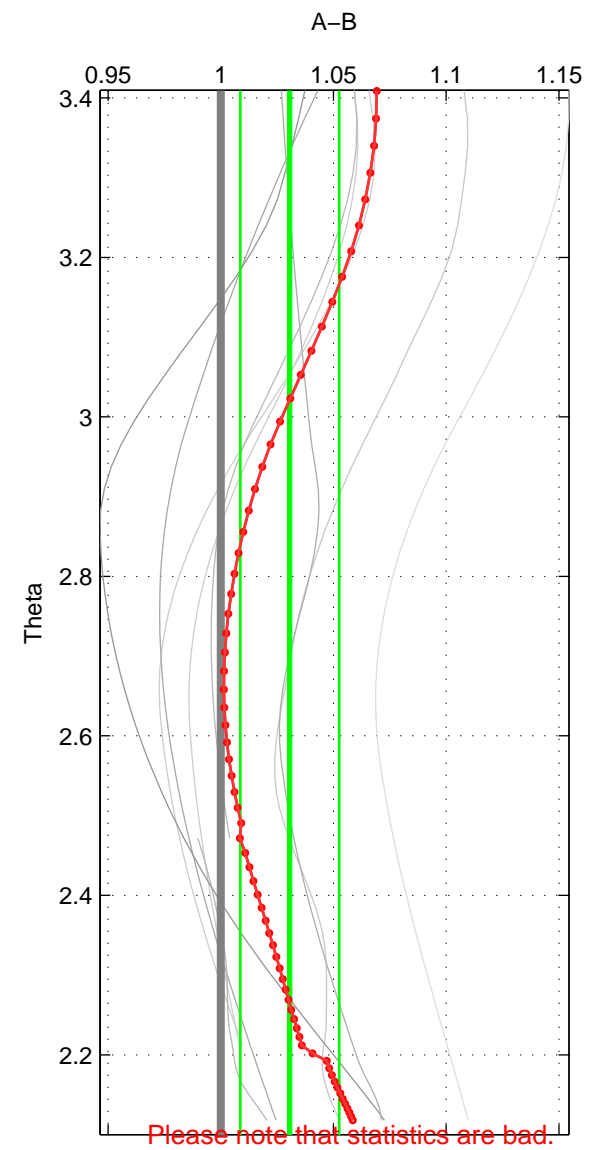

Cruise A (red). Date: Jun 1990 Cruisename: 312-74DI19900612

Cruise B (blue). Date: Aug 1994 Cruisename: 328-OMEX1NA

\*\*\* "Favourite" values are those of space 2.

	Offset	O.StDev	Ratio	R.Stdev	Rating
SIGMA:	NaN	NaN	NaN	NaN	NaN
THETA:	0.581	0.423	1.031	0.022	1
DEPTH:	NaN	NaN	NaN	NaN	NaN
FAV.:	0.581	0.423	1.031	0.022	1

Profiles of A: 1  
 Profiles of B: 9  
 Diff profs : 9  
 WMoffset (A-B): 0.58052  
 WMoffset stdev: 0.42259  
 WMratio (A/B): 1.0306  
 WMratio stdev: 0.021943

Quality (1-5): 1