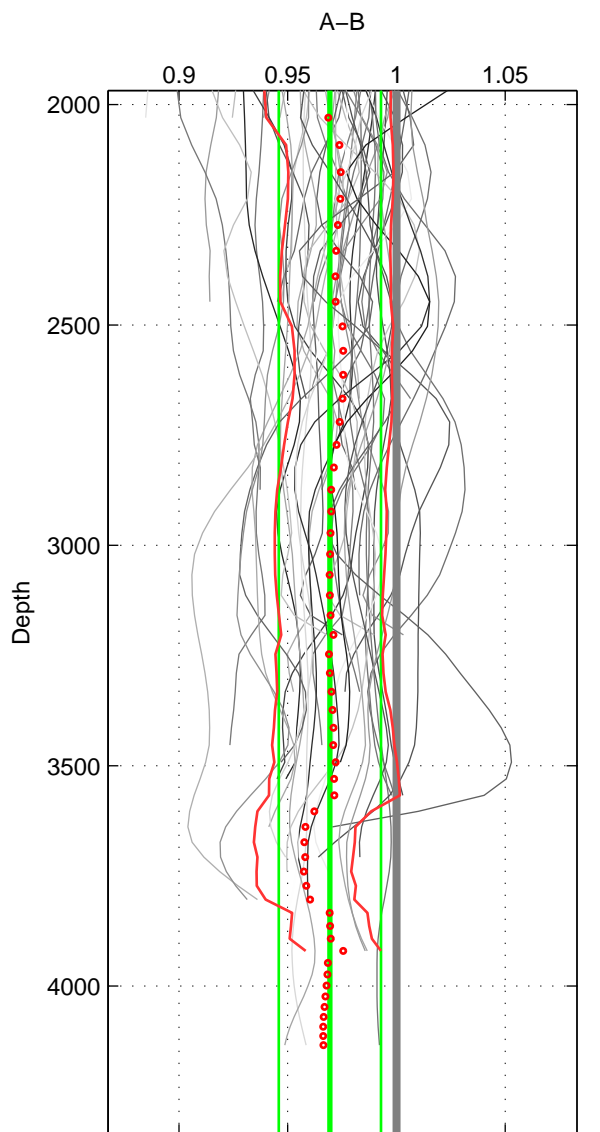

Cruise A (red). Date: Sep 1996 Cruisename: 332-09AR19960822

Cruise B (blue). Date: Jan 1995 Cruisename: 384-49HH19941213

\*\*\* "Favourite" values are means of spaces 1 2 3.

	Offset	O.StDev	Ratio	R.Stdev	Rating
SIGMA:	-1.033	0.756	0.969	0.022	5
THETA:	-0.946	0.797	0.971	0.024	5
DEPTH:	-1.029	0.791	0.969	0.023	5
FAV. :	-1.003	0.781	0.970	0.023	5

Profiles of A: 26  
 Profiles of B: 6  
 Diff profs : 49  
 WMoffset (A-B): -1.0335  
 WMoffset stdev: 0.75627  
 WMratio (A/B): 0.96886  
 WMratio stdev: 0.022459

Quality (1-5): 5

Profiles of A: 26  
 Profiles of B: 6  
 Diff profs : 49  
 WMoffset (A-B): -0.94624  
 WMoffset stdev: 0.79689  
 WMratio (A/B): 0.97147  
 WMratio stdev: 0.023625

Quality (1-5): 5

Profiles of A: 26  
 Profiles of B: 6  
 Diff profs : 49  
 WMoffset (A-B): -1.0286  
 WMoffset stdev: 0.79132  
 WMratio (A/B): 0.96938  
 WMratio stdev: 0.023456

Quality (1-5): 5