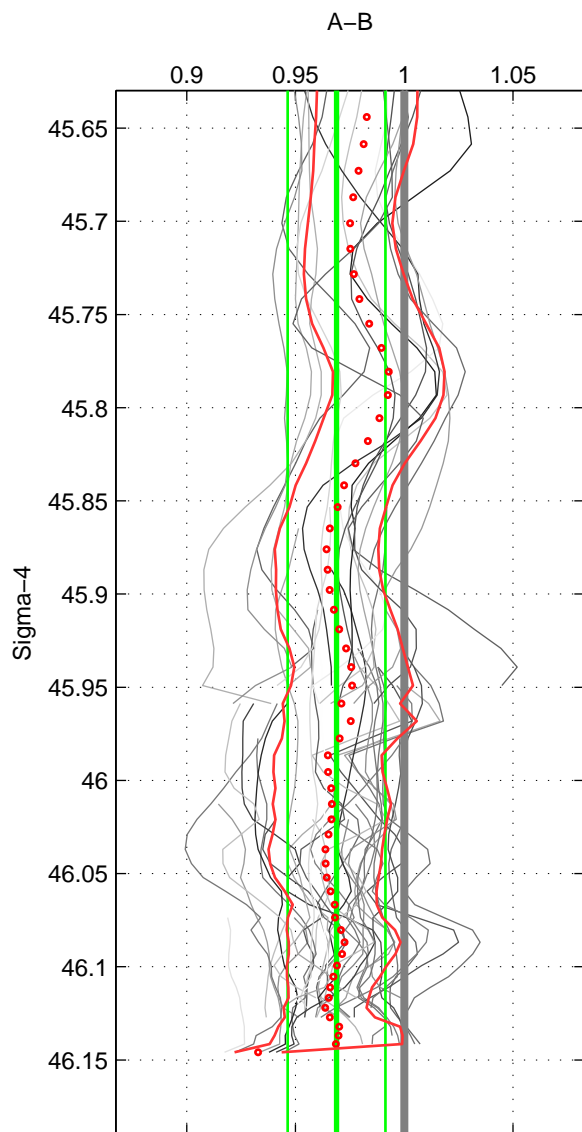

Cruise A (red). Date: Sep 1996 Cruisename: 332-09AR19960822

Cruise B (blue). Date: Jan 1995 Cruisename: 384-49HH19941213

\*\*\* "Favourite" values are means of spaces 1 2 3.

	Offset	O.StDev	Ratio	R.Stdev	Rating
SIGMA:	-1.033	0.756	0.969	0.022	5
THETA:	-0.946	0.797	0.971	0.024	5
DEPTH:	-1.029	0.791	0.969	0.023	5
FAV. :	-1.003	0.781	0.970	0.023	5

Profiles of A: 26  
 Profiles of B: 6  
 Diff profs : 49  
 WMoffset (A-B): -1.0335  
 WMoffset stdev: 0.75627  
 WMratio (A/B): 0.96886  
 WMratio stdev: 0.022459

Quality (1-5): 5

Profiles of A: 26  
 Profiles of B: 6  
 Diff profs : 49  
 WMoffset (A-B): -0.94624  
 WMoffset stdev: 0.79689  
 WMratio (A/B): 0.97147  
 WMratio stdev: 0.023625

Quality (1-5): 5

Profiles of A: 26  
 Profiles of B: 6  
 Diff profs : 49  
 WMoffset (A-B): -1.0286  
 WMoffset stdev: 0.79132  
 WMratio (A/B): 0.96938  
 WMratio stdev: 0.023456

Quality (1-5): 5