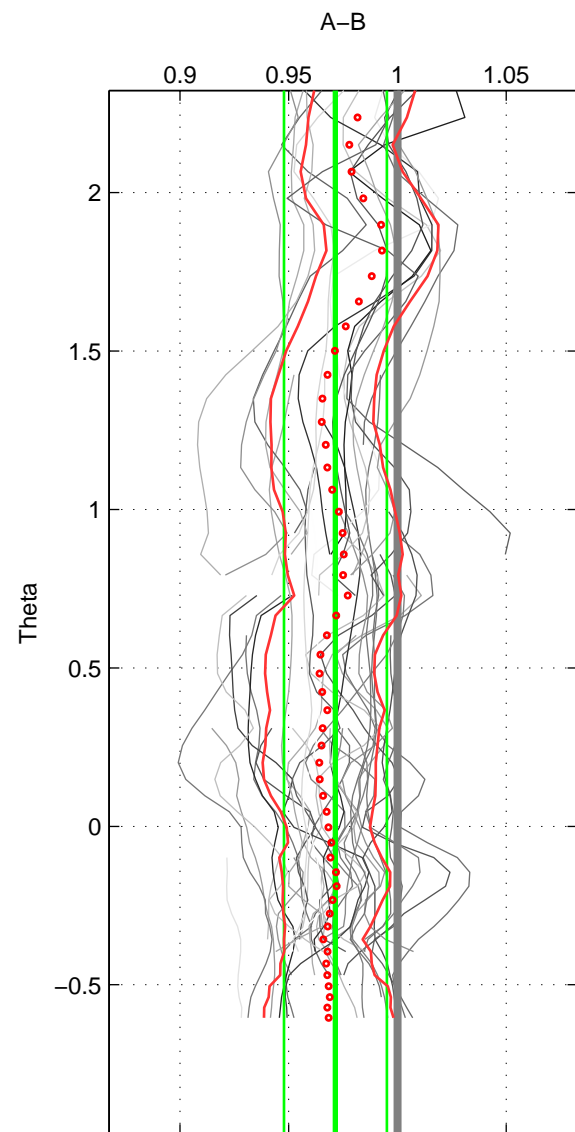

Cruise A (red). Date: Sep 1996 Cruisename: 332-09AR19960822

Cruise B (blue). Date: Jan 1995 Cruisename: 384-49HH19941213

\*\*\* "Favourite" values are means of spaces 1 2 3.

	Offset	O.StDev	Ratio	R.Stdev	Rating
SIGMA:	-1.033	0.756	0.969	0.022	5
THETA:	-0.946	0.797	0.971	0.024	5
DEPTH:	-1.029	0.791	0.969	0.023	5
FAV. :	-1.003	0.781	0.970	0.023	5

Profiles of A: 26  
 Profiles of B: 6  
 Diff profs : 49  
 WMoffset (A-B): -1.0335  
 WMoffset stdev: 0.75627  
 WMratio (A/B): 0.96886  
 WMratio stdev: 0.022459

Quality (1-5): 5

Profiles of A: 26  
 Profiles of B: 6  
 Diff profs : 49  
 WMoffset (A-B): -0.94624  
 WMoffset stdev: 0.79689  
 WMratio (A/B): 0.97147  
 WMratio stdev: 0.023625

Quality (1-5): 5

Profiles of A: 26  
 Profiles of B: 6  
 Diff profs : 49  
 WMoffset (A-B): -1.0286  
 WMoffset stdev: 0.79132  
 WMratio (A/B): 0.96938  
 WMratio stdev: 0.023456

Quality (1-5): 5