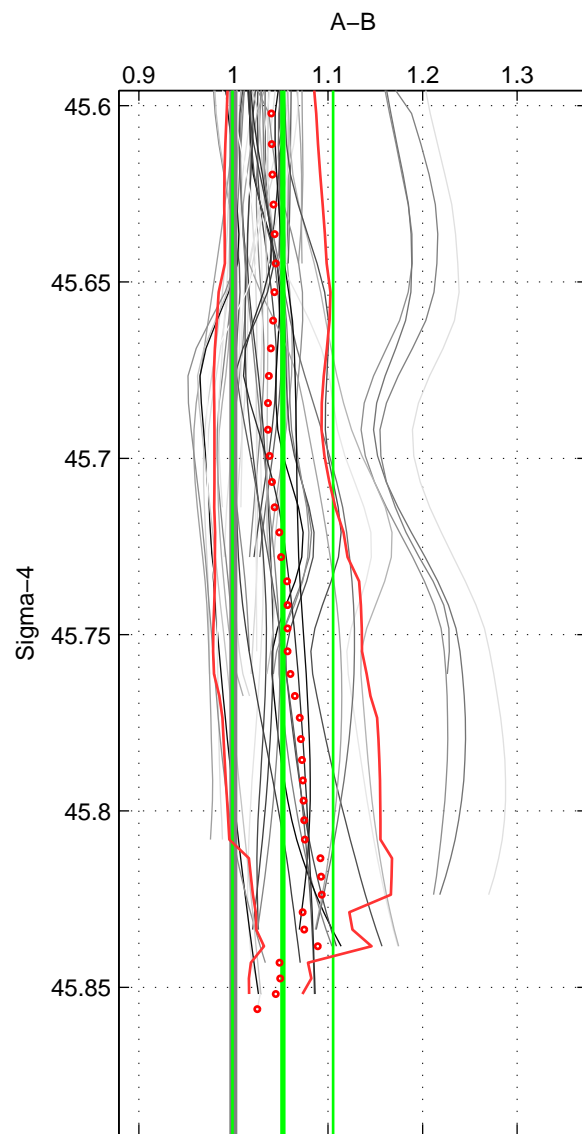

Cruise A (red). Date: Aug 1993 Cruisename: 251-33MW19930704.1

Cruise B (blue). Date: Aug 1997 Cruisename: 314-74DI19970807

\*\*\* "Favourite" values are means of spaces 1 2.

	Offset	O.StDev	Ratio	R.Stdev	Rating
SIGMA:	0.822	0.775	1.052	0.053	5
THETA:	0.238	0.732	1.010	0.038	5
DEPTH:	0.183	0.428	1.008	0.021	4
FAV.:	0.530	0.753	1.031	0.045	5

Profiles of A: 9  
 Profiles of B: 16  
 Diff profs : 52  
 WMoffset (A-B): 0.82156  
 WMoffset stdev: 0.7746  
 WMratio (A/B): 1.0522  
 WMratio stdev: 0.053283

Quality (1-5): 5

Profiles of A: 9  
 Profiles of B: 16  
 Diff profs : 52  
 WMoffset (A-B): 0.23795  
 WMoffset stdev: 0.7318  
 WMratio (A/B): 1.0098  
 WMratio stdev: 0.037533

Quality (1-5): 5

Profiles of A: 9  
 Profiles of B: 16  
 Diff profs : 52  
 WMoffset (A-B): 0.1826  
 WMoffset stdev: 0.4276  
 WMratio (A/B): 1.0085  
 WMratio stdev: 0.02093

Quality (1-5): 4