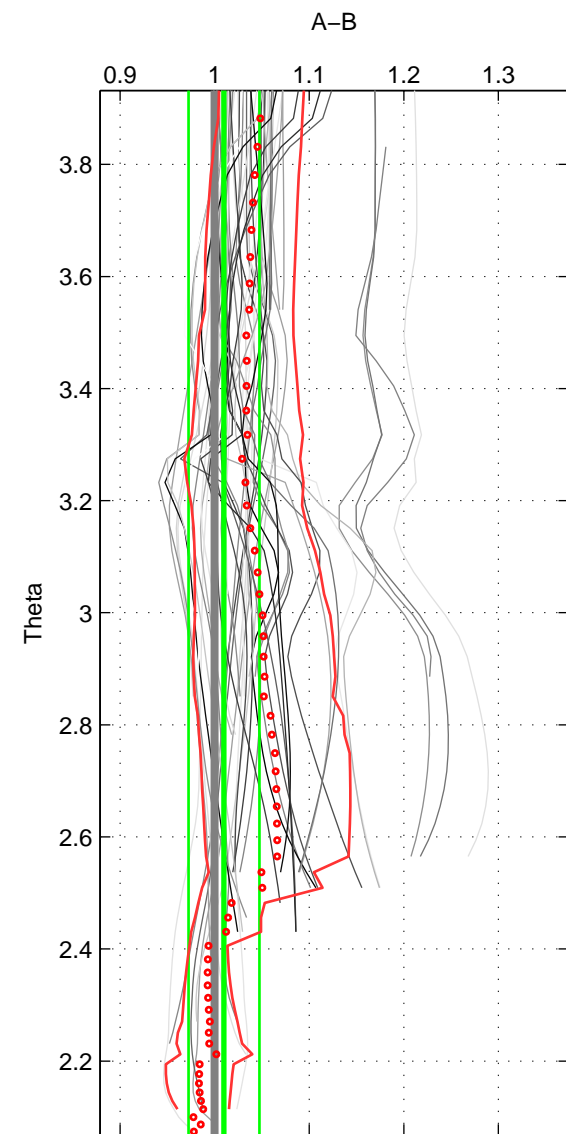

Cruise A (red). Date: Aug 1993 Cruisename: 251-33MW19930704.1

Cruise B (blue). Date: Aug 1997 Cruisename: 314-74DI19970807

\*\*\* "Favourite" values are means of spaces 1 2.

	Offset	O.StDev	Ratio	R.Stdev	Rating
SIGMA:	0.822	0.775	1.052	0.053	5
THETA:	0.238	0.732	1.010	0.038	5
DEPTH:	0.183	0.428	1.008	0.021	4
FAV.:	0.530	0.753	1.031	0.045	5

Profiles of A: 9  
 Profiles of B: 16  
 Diff profs : 52  
 WMoffset (A-B): 0.82156  
 WMoffset stdev: 0.7746  
 WMratio (A/B): 1.0522  
 WMratio stdev: 0.053283

Quality (1-5): 5

Profiles of A: 9  
 Profiles of B: 16  
 Diff profs : 52  
 WMoffset (A-B): 0.23795  
 WMoffset stdev: 0.7318  
 WMratio (A/B): 1.0098  
 WMratio stdev: 0.037533

Quality (1-5): 5

Profiles of A: 9  
 Profiles of B: 16  
 Diff profs : 52  
 WMoffset (A-B): 0.1826  
 WMoffset stdev: 0.4276  
 WMratio (A/B): 1.0085  
 WMratio stdev: 0.02093

Quality (1-5): 4