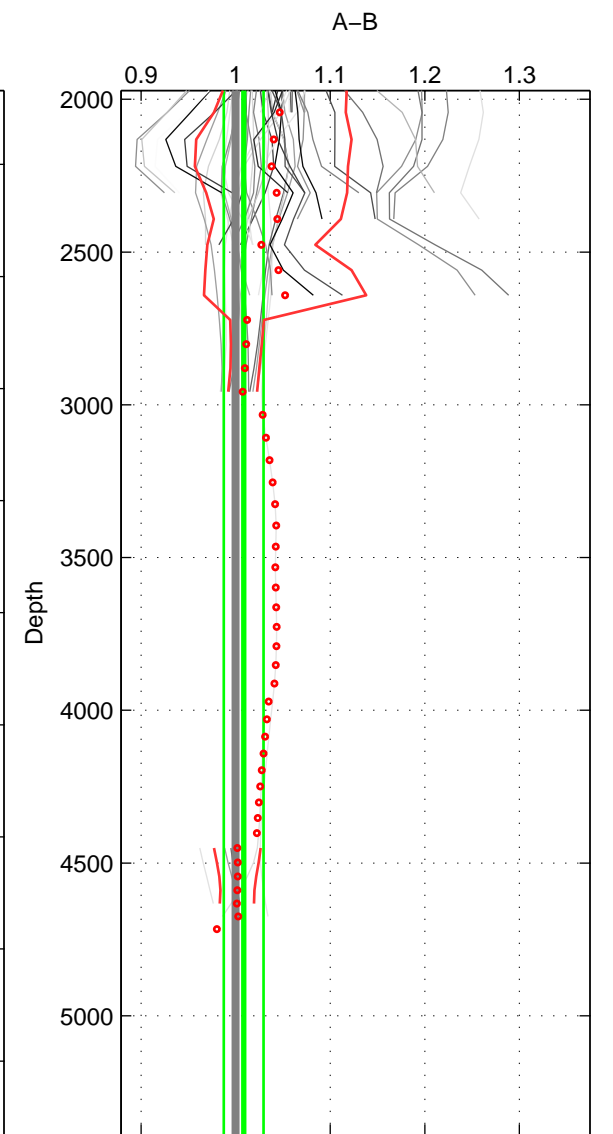

Cruise A (red). Date: Aug 1993 Cruisename: 251-33MW19930704.1

Cruise B (blue). Date: Aug 1997 Cruisename: 314-74DI19970807

\*\*\* "Favourite" values are means of spaces 1 2.

	Offset	O.StDev	Ratio	R.Stdev	Rating
SIGMA:	0.822	0.775	1.052	0.053	5
THETA:	0.238	0.732	1.010	0.038	5
DEPTH:	0.183	0.428	1.008	0.021	4
FAV.:	0.530	0.753	1.031	0.045	5

Profiles of A: 9  
 Profiles of B: 16  
 Diff profs : 52  
 WMoffset (A-B): 0.82156  
 WMoffset stdev: 0.7746  
 WMratio (A/B): 1.0522  
 WMratio stdev: 0.053283

Quality (1-5): 5

Profiles of A: 9  
 Profiles of B: 16  
 Diff profs : 52  
 WMoffset (A-B): 0.23795  
 WMoffset stdev: 0.7318  
 WMratio (A/B): 1.0098  
 WMratio stdev: 0.037533

Quality (1-5): 5

Profiles of A: 9  
 Profiles of B: 16  
 Diff profs : 52  
 WMoffset (A-B): 0.1826  
 WMoffset stdev: 0.4276  
 WMratio (A/B): 1.0085  
 WMratio stdev: 0.02093

Quality (1-5): 4