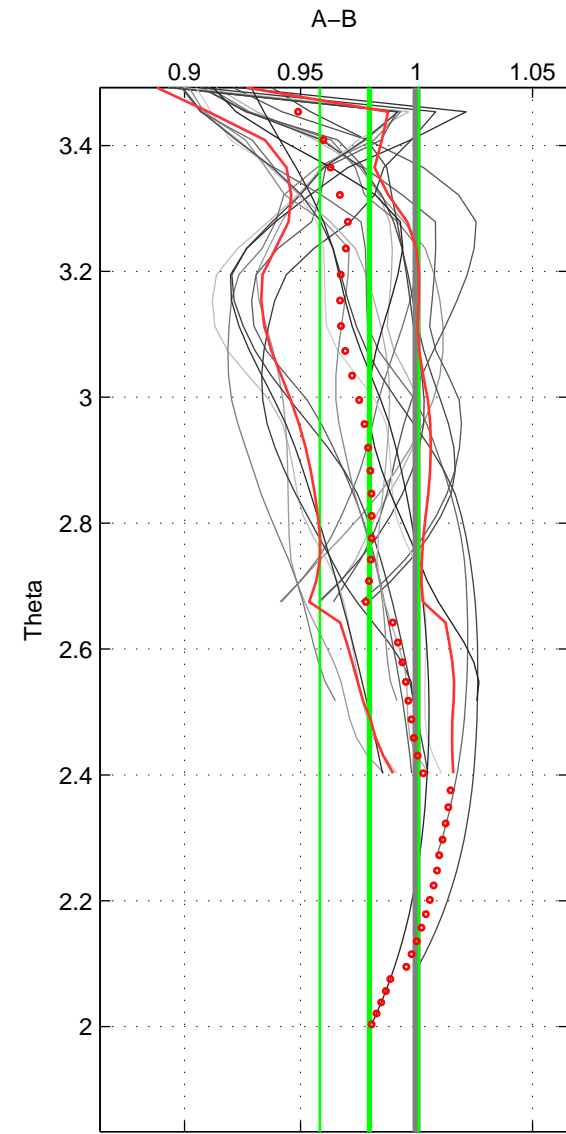

Cruise A (red). Date: Aug 1997 Cruisename: 63-34AR19970805

Cruise B (blue). Date: Jul 1990 Cruisename: 296-64TR19900714

*** "Favourite" values are means of spaces 1 2.

	Offset	O.StDev	Ratio	R.Stdev	Rating
SIGMA:	-0.481	0.344	0.969	0.022	4
THETA:	-0.307	0.338	0.980	0.021	4
DEPTH:	-1.082	0.171	0.934	0.010	2
FAV.:	-0.394	0.341	0.974	0.022	4

Profiles of A: 3
 Profiles of B: 7
 Diff profs : 21
 WMoffset (A-B): -0.48124
 WMoffset stdev: 0.34411
 WMratio (A/B): 0.96907
 WMratio stdev: 0.021666

Quality (1-5): 4

Profiles of A: 3
 Profiles of B: 7
 Diff profs : 21
 WMoffset (A-B): -0.30654
 WMoffset stdev: 0.33813
 WMratio (A/B): 0.97967
 WMratio stdev: 0.021339

Quality (1-5): 4

Profiles of A: 3
 Profiles of B: 7
 Diff profs : 21
 WMoffset (A-B): -1.0824
 WMoffset stdev: 0.1709
 WMratio (A/B): 0.93425
 WMratio stdev: 0.0099804

Quality (1-5): 2

Please note that statistics are bad.