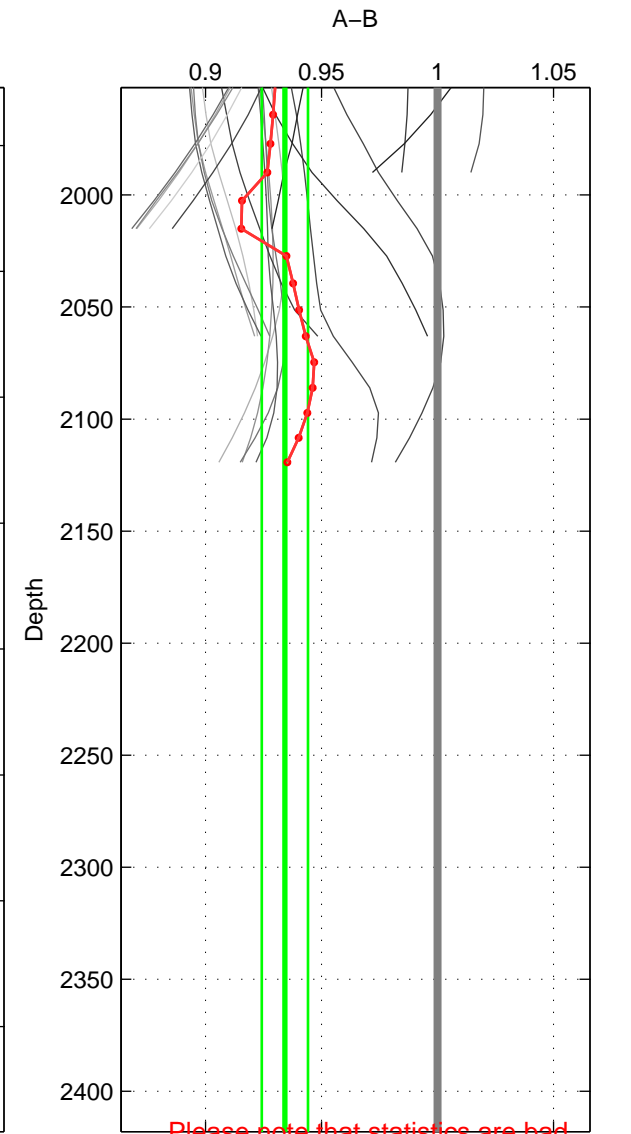

Cruise A (red). Date: Aug 1997 Cruisename: 63-34AR19970805

Cruise B (blue). Date: Jul 1990 Cruisename: 296-64TR19900714

*** "Favourite" values are means of spaces 1 2.

	Offset	O.StDev	Ratio	R.Stdev	Rating
SIGMA:	-0.481	0.344	0.969	0.022	4
THETA:	-0.307	0.338	0.980	0.021	4
DEPTH:	-1.082	0.171	0.934	0.010	2
FAV.:	-0.394	0.341	0.974	0.022	4

Profiles of A: 3
 Profiles of B: 7
 Diff profs : 21
 WMoffset (A-B): -0.48124
 WMoffset stdev: 0.34411
 WMratio (A/B): 0.96907
 WMratio stdev: 0.021666

Quality (1-5): 4

Profiles of A: 3
 Profiles of B: 7
 Diff profs : 21
 WMoffset (A-B): -0.30654
 WMoffset stdev: 0.33813
 WMratio (A/B): 0.97967
 WMratio stdev: 0.021339

Quality (1-5): 4

Profiles of A: 3
 Profiles of B: 7
 Diff profs : 21
 WMoffset (A-B): -1.0824
 WMoffset stdev: 0.1709
 WMratio (A/B): 0.93425
 WMratio stdev: 0.0099804

Quality (1-5): 2

Please note that statistics are bad.