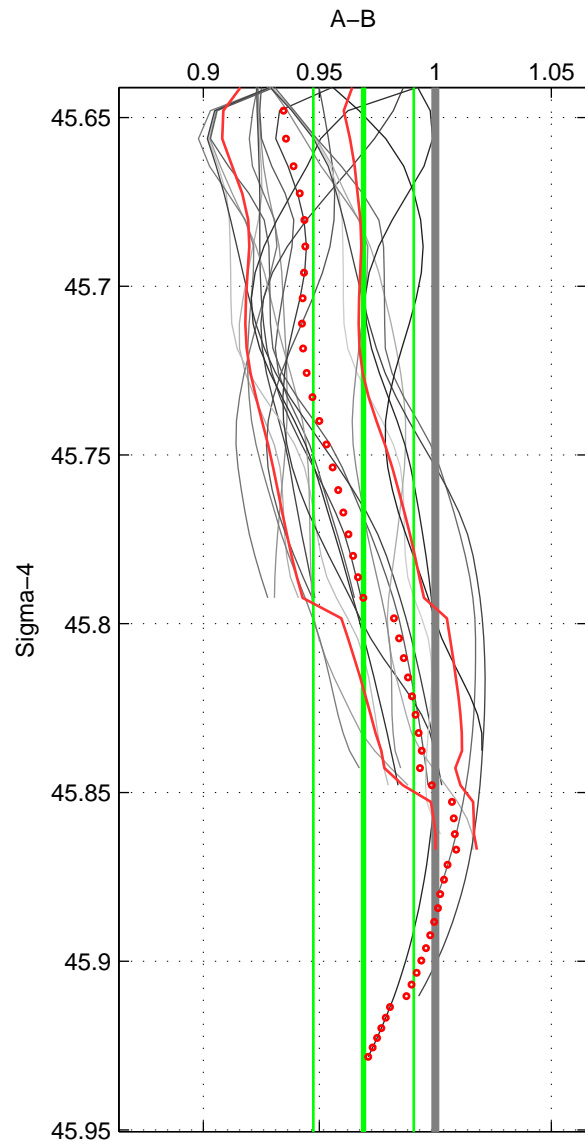

Cruise A (red). Date: Aug 1997 Cruisename: 63-34AR19970805

Cruise B (blue). Date: Jul 1990 Cruisename: 296-64TR19900714

*** "Favourite" values are means of spaces 1 2.

	Offset	O.StDev	Ratio	R.Stdev	Rating
SIGMA:	-0.481	0.344	0.969	0.022	4
THETA:	-0.307	0.338	0.980	0.021	4
DEPTH:	-1.082	0.171	0.934	0.010	2
FAV.:	-0.394	0.341	0.974	0.022	4

Profiles of A: 3
 Profiles of B: 7
 Diff profs : 21
 WMoffset (A-B): -0.48124
 WMoffset stdev: 0.34411
 WMratio (A/B): 0.96907
 WMratio stdev: 0.021666

Quality (1-5): 4

Profiles of A: 3
 Profiles of B: 7
 Diff profs : 21
 WMoffset (A-B): -0.30654
 WMoffset stdev: 0.33813
 WMratio (A/B): 0.97967
 WMratio stdev: 0.021339

Quality (1-5): 4

Profiles of A: 3
 Profiles of B: 7
 Diff profs : 21
 WMoffset (A-B): -1.0824
 WMoffset stdev: 0.1709
 WMratio (A/B): 0.93425
 WMratio stdev: 0.0099804

Quality (1-5): 2

Please note that statistics are bad.