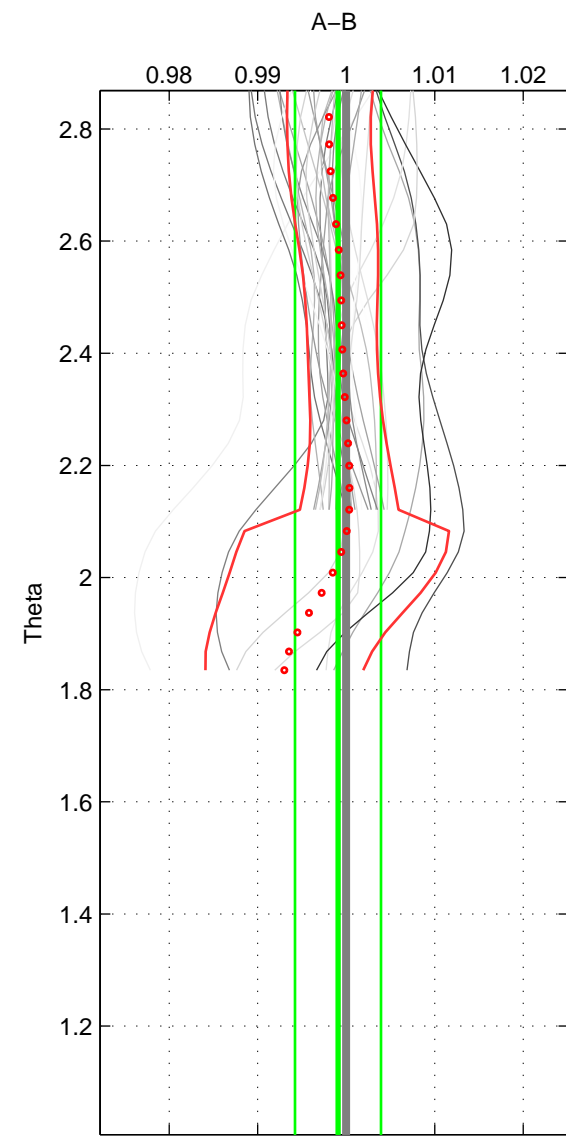

Cruise A (red). Date: Jun 2005 Cruisename: 605-49NZ20050525
 Cruise B (blue). Date: Feb 2008 Cruisename: 676-49UF20080117

*** "Favourite" values are those of space 2.

	Offset	O.StDev	Ratio	R.Stdev	Rating
SIGMA:	-0.049	0.201	0.999	0.005	4
THETA:	-0.035	0.198	0.999	0.005	5
DEPTH:	-0.060	0.035	0.998	0.001	3
FAV.:	-0.035	0.198	0.999	0.005	5

Profiles of A: 19
 Profiles of B: 4
 Diff profs : 32
 WMoffset (A-B): -0.049166
 WMoffset stdev: 0.20083
 WMratio (A/B): 0.99873
 WMratio stdev: 0.0049422

Quality (1-5): 4

Profiles of A: 19
 Profiles of B: 4
 Diff profs : 32
 WMoffset (A-B): -0.035225
 WMoffset stdev: 0.19818
 WMratio (A/B): 0.99908
 WMratio stdev: 0.0048481

Quality (1-5): 5

Profiles of A: 19
 Profiles of B: 4
 Diff profs : 32
 WMoffset (A-B): -0.060103
 WMoffset stdev: 0.035383
 WMratio (A/B): 0.99846
 WMratio stdev: 0.00092597

Quality (1-5): 3

Please note that statistics are bad.