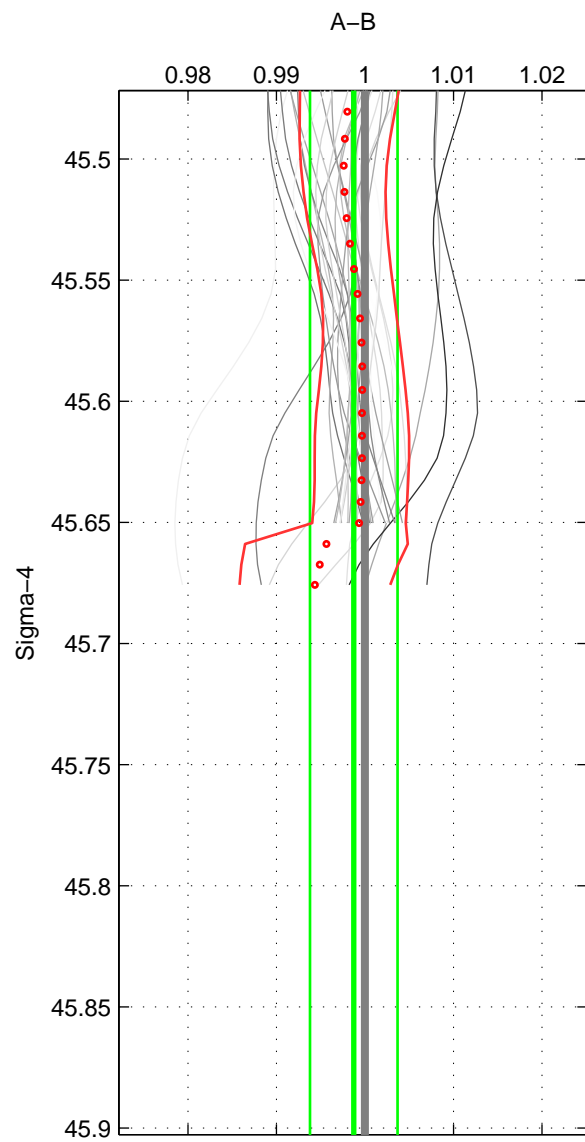

Cruise A (red). Date: Jun 2005 Cruisename: 605-49NZ20050525
 Cruise B (blue). Date: Feb 2008 Cruisename: 676-49UF20080117

*** "Favourite" values are those of space 2.

	Offset	O.StDev	Ratio	R.Stdev	Rating
SIGMA:	-0.049	0.201	0.999	0.005	4
THETA:	-0.035	0.198	0.999	0.005	5
DEPTH:	-0.060	0.035	0.998	0.001	3
FAV.:	-0.035	0.198	0.999	0.005	5

Profiles of A: 19
 Profiles of B: 4
 Diff profs : 32
 WMoffset (A-B): -0.049166
 WMoffset stdev: 0.20083
 WMratio (A/B): 0.99873
 WMratio stdev: 0.0049422

Quality (1-5): 4

Profiles of A: 19
 Profiles of B: 4
 Diff profs : 32
 WMoffset (A-B): -0.035225
 WMoffset stdev: 0.19818
 WMratio (A/B): 0.99908
 WMratio stdev: 0.0048481

Quality (1-5): 5

Profiles of A: 19
 Profiles of B: 4
 Diff profs : 32
 WMoffset (A-B): -0.060103
 WMoffset stdev: 0.035383
 WMratio (A/B): 0.99846
 WMratio stdev: 0.00092597

Quality (1-5): 3

Please note that statistics are bad.