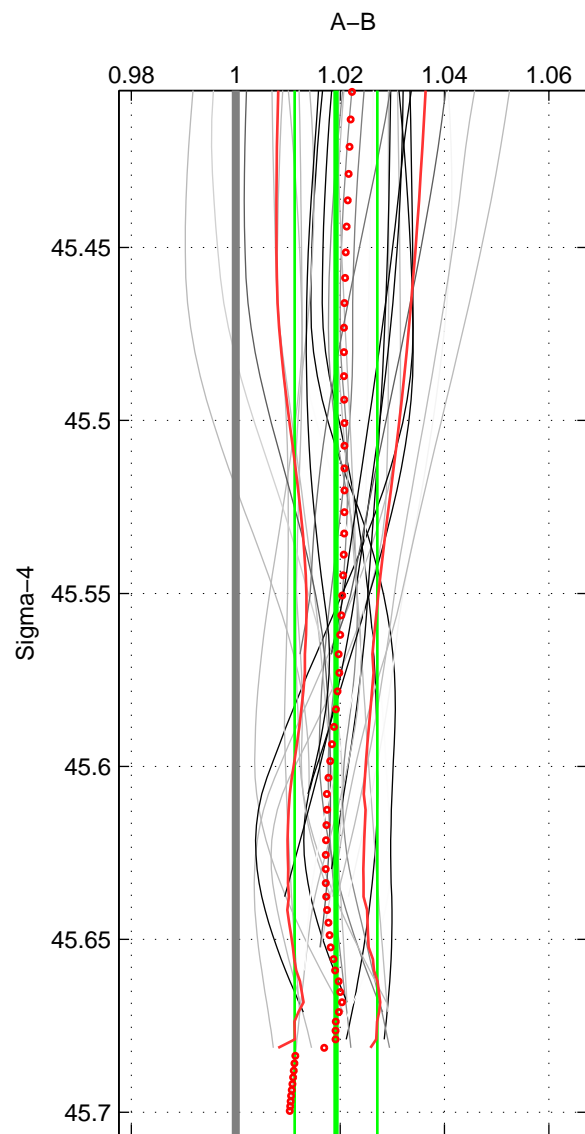

Cruise A (red). Date: Jul 2005 Cruisename: 669-49UF20050615

Cruise B (blue). Date: Jul 2002 Cruisename: 697-49UP20020620

*** "Favourite" values are means of spaces 1 2 3.

	Offset	O.StDev	Ratio	R.Stdev	Rating
SIGMA:	0.784	0.320	1.019	0.008	4
THETA:	0.817	0.344	1.020	0.009	4
DEPTH:	0.697	0.438	1.017	0.011	4
FAV.:	0.766	0.367	1.019	0.009	4

Profiles of A: 11
 Profiles of B: 9
 Diff profs : 30
 WMoffset (A-B): 0.78427
 WMoffset stdev: 0.31953
 WMratio (A/B): 1.0192
 WMratio stdev: 0.0079116

Quality (1-5): 4

Profiles of A: 11
 Profiles of B: 9
 Diff profs : 30
 WMoffset (A-B): 0.81708
 WMoffset stdev: 0.34381
 WMratio (A/B): 1.02
 WMratio stdev: 0.0085101

Quality (1-5): 4

Profiles of A: 11
 Profiles of B: 9
 Diff profs : 30
 WMoffset (A-B): 0.69748
 WMoffset stdev: 0.43764
 WMratio (A/B): 1.0171
 WMratio stdev: 0.010774

Quality (1-5): 4