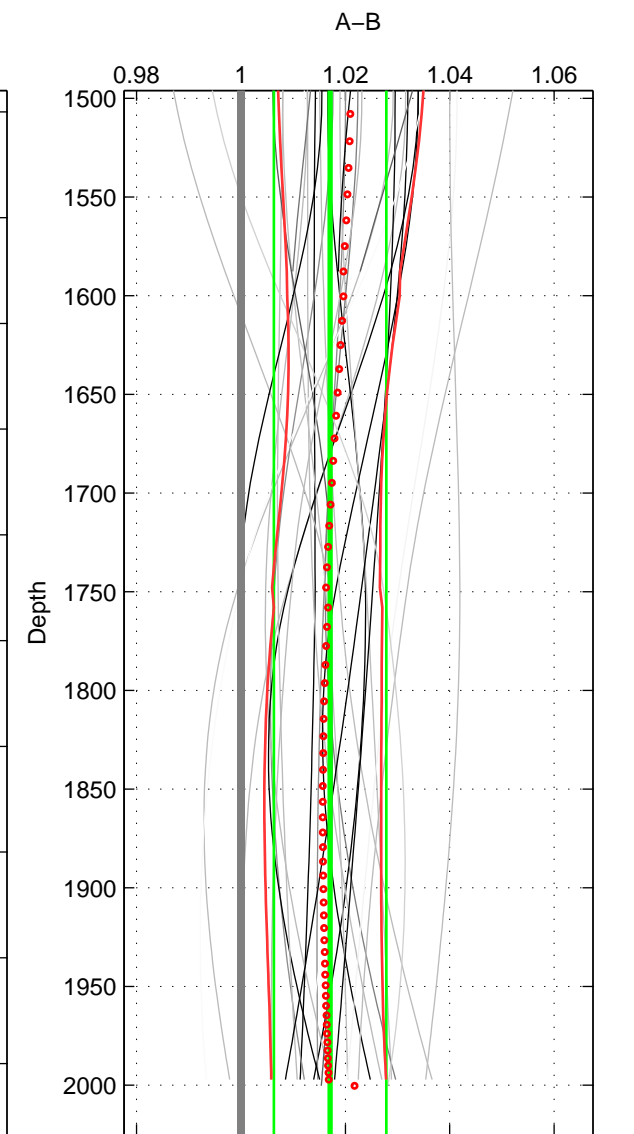

Cruise A (red). Date: Jul 2005 Cruisename: 669-49UF20050615

Cruise B (blue). Date: Jul 2002 Cruisename: 697-49UP20020620

*** "Favourite" values are means of spaces 1 2 3.

	Offset	O.StDev	Ratio	R.Stdev	Rating
SIGMA:	0.784	0.320	1.019	0.008	4
THETA:	0.817	0.344	1.020	0.009	4
DEPTH:	0.697	0.438	1.017	0.011	4
FAV.:	0.766	0.367	1.019	0.009	4

Profiles of A: 11
 Profiles of B: 9
 Diff profs : 30
 WMoffset (A-B): 0.78427
 WMoffset stdev: 0.31953
 WMratio (A/B): 1.0192
 WMratio stdev: 0.0079116

Quality (1-5): 4

Profiles of A: 11
 Profiles of B: 9
 Diff profs : 30
 WMoffset (A-B): 0.81708
 WMoffset stdev: 0.34381
 WMratio (A/B): 1.02
 WMratio stdev: 0.0085101

Quality (1-5): 4

Profiles of A: 11
 Profiles of B: 9
 Diff profs : 30
 WMoffset (A-B): 0.69748
 WMoffset stdev: 0.43764
 WMratio (A/B): 1.0171
 WMratio stdev: 0.010774

Quality (1-5): 4