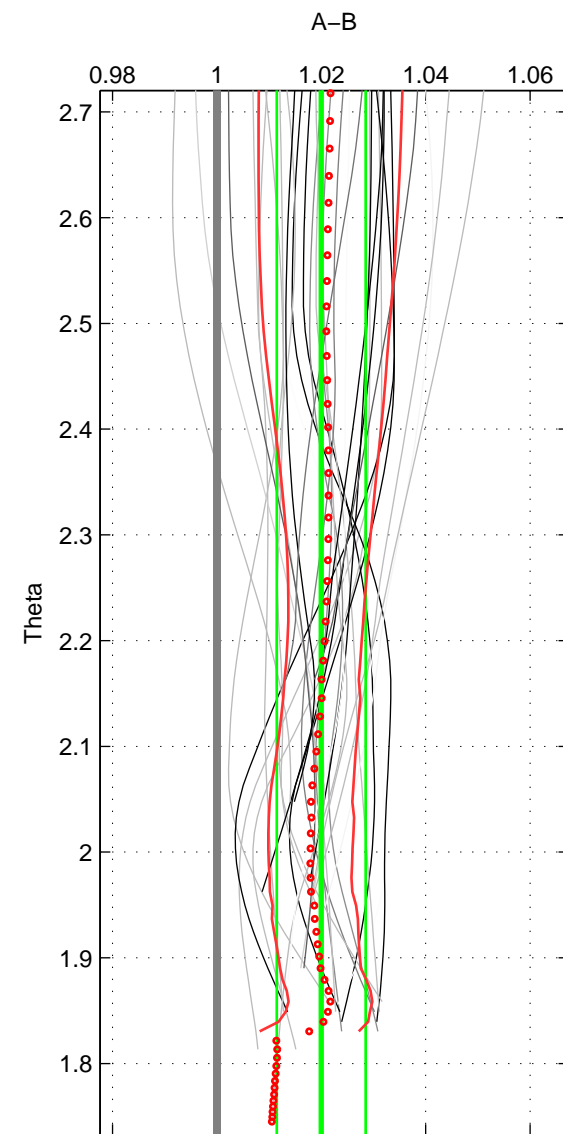

Cruise A (red). Date: Jul 2005 Cruisename: 669-49UF20050615

Cruise B (blue). Date: Jul 2002 Cruisename: 697-49UP20020620

*** "Favourite" values are means of spaces 1 2 3.

	Offset	O.StDev	Ratio	R.Stdev	Rating
SIGMA:	0.784	0.320	1.019	0.008	4
THETA:	0.817	0.344	1.020	0.009	4
DEPTH:	0.697	0.438	1.017	0.011	4
FAV.:	0.766	0.367	1.019	0.009	4

Profiles of A: 11
 Profiles of B: 9
 Diff profs : 30
 WMoffset (A-B): 0.78427
 WMoffset stdev: 0.31953
 WMratio (A/B): 1.0192
 WMratio stdev: 0.0079116

Quality (1-5): 4

Profiles of A: 11
 Profiles of B: 9
 Diff profs : 30
 WMoffset (A-B): 0.81708
 WMoffset stdev: 0.34381
 WMratio (A/B): 1.02
 WMratio stdev: 0.0085101

Quality (1-5): 4

Profiles of A: 11
 Profiles of B: 9
 Diff profs : 30
 WMoffset (A-B): 0.69748
 WMoffset stdev: 0.43764
 WMratio (A/B): 1.0171
 WMratio stdev: 0.010774

Quality (1-5): 4