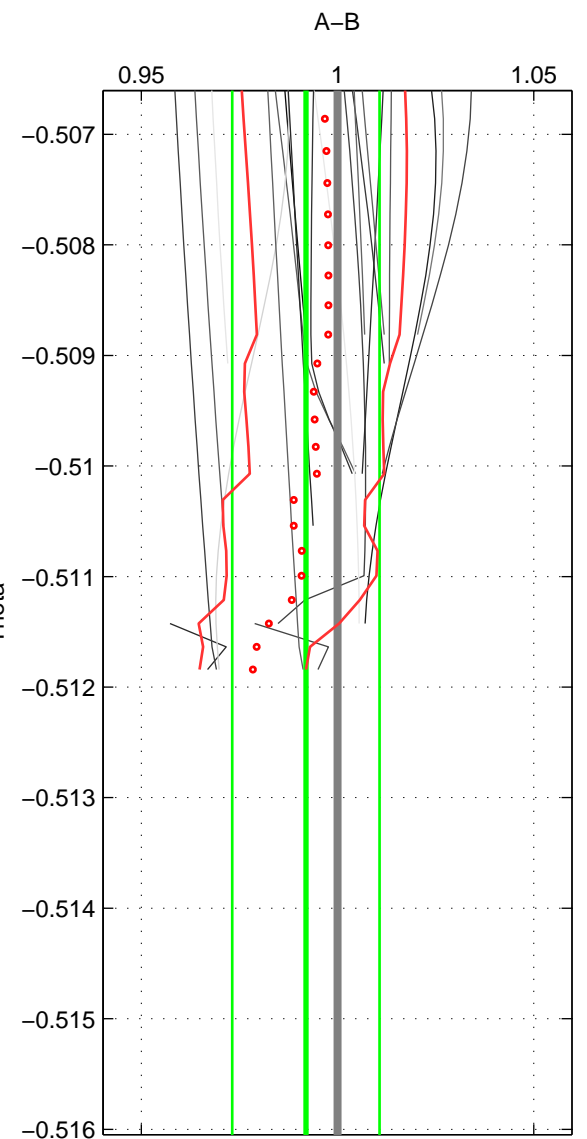

Cruise A (red). Date: Aug 2002 Cruisename: 52-32H120020718

Cruise B (blue). Date: Aug 2004 Cruisename: 56-32H120040718

*** "Favourite" values are those of space 2.

	Offset	O.StDev	Ratio	R.Stdev	Rating
SIGMA:	-0.130	0.143	0.991	0.010	3
THETA:	-0.117	0.272	0.992	0.019	5
DEPTH:	-0.050	0.047	0.997	0.003	3
FAV.:	-0.117	0.272	0.992	0.019	5

Profiles of A: 5
 Profiles of B: 2
 Diff profs : 5
 WMoffset (A-B): -0.13039
 WMoffset stdev: 0.1433
 WMratio (A/B): 0.99069
 WMratio stdev: 0.010269

Quality (1-5): 3

Profiles of A: 5
 Profiles of B: 6
 Diff profs : 19
 WMoffset (A-B): -0.11712
 WMoffset stdev: 0.27152
 WMratio (A/B): 0.99193
 WMratio stdev: 0.018757

Quality (1-5): 5

Profiles of A: 5
 Profiles of B: 5
 Diff profs : 16
 WMoffset (A-B): -0.050104
 WMoffset stdev: 0.046671
 WMratio (A/B): 0.99661
 WMratio stdev: 0.0032488

Quality (1-5): 3

Please note that statistics are bad.