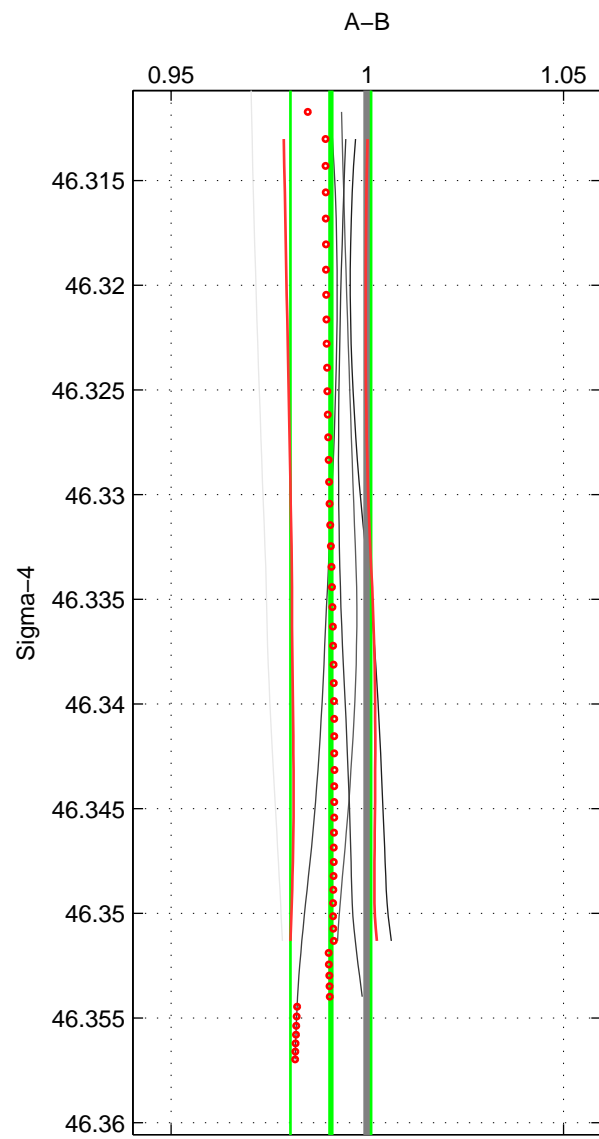

Cruise A (red). Date: Aug 2002 Cruisename: 52-32H120020718

Cruise B (blue). Date: Aug 2004 Cruisename: 56-32H120040718

*** "Favourite" values are those of space 2.

	Offset	O.StDev	Ratio	R.Stdev	Rating
SIGMA:	-0.130	0.143	0.991	0.010	3
THETA:	-0.117	0.272	0.992	0.019	5
DEPTH:	-0.050	0.047	0.997	0.003	3
FAV.:	-0.117	0.272	0.992	0.019	5

Profiles of A: 5
 Profiles of B: 2
 Diff profs : 5
 WMoffset (A-B): -0.13039
 WMoffset stdev: 0.1433
 WMratio (A/B): 0.99069
 WMratio stdev: 0.010269

Quality (1-5): 3

Profiles of A: 5
 Profiles of B: 6
 Diff profs : 19
 WMoffset (A-B): -0.11712
 WMoffset stdev: 0.27152
 WMratio (A/B): 0.99193
 WMratio stdev: 0.018757

Quality (1-5): 5

Profiles of A: 5
 Profiles of B: 5
 Diff profs : 16
 WMoffset (A-B): -0.050104
 WMoffset stdev: 0.046671
 WMratio (A/B): 0.99661
 WMratio stdev: 0.0032488

Quality (1-5): 3

Please note that statistics are bad.