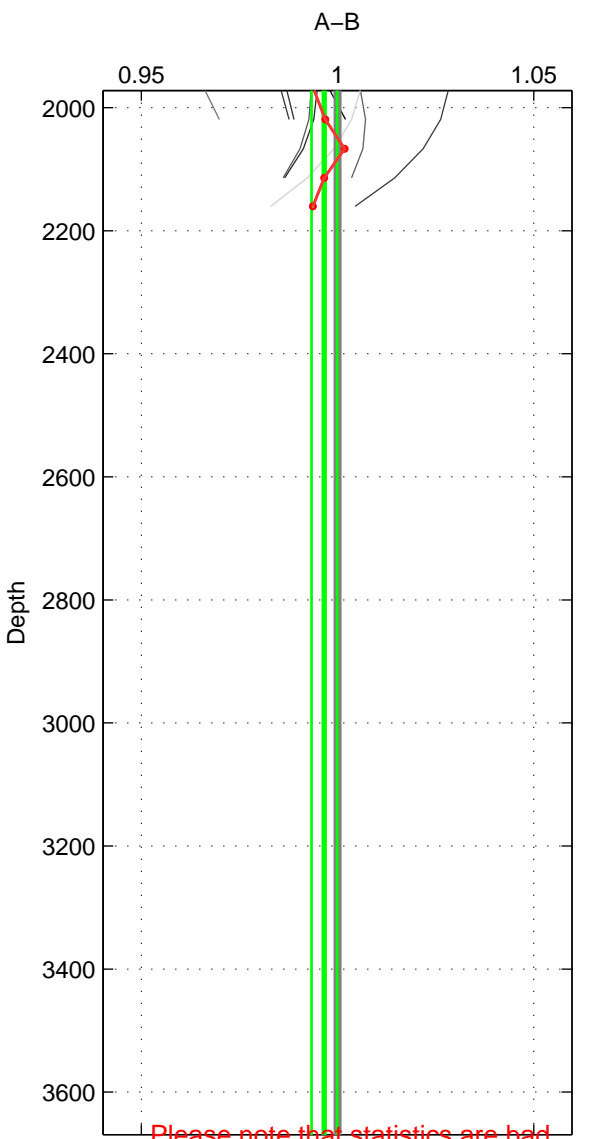

Cruise A (red). Date: Aug 2002 Cruisename: 52-32H120020718

Cruise B (blue). Date: Aug 2004 Cruisename: 56-32H120040718

*** "Favourite" values are those of space 2.

	Offset	O.StDev	Ratio	R.Stdev	Rating
SIGMA:	-0.130	0.143	0.991	0.010	3
THETA:	-0.117	0.272	0.992	0.019	5
DEPTH:	-0.050	0.047	0.997	0.003	3
FAV.:	-0.117	0.272	0.992	0.019	5

Profiles of A: 5
 Profiles of B: 2
 Diff profs : 5
 WMoffset (A-B): -0.13039
 WMoffset stdev: 0.1433
 WMratio (A/B): 0.99069
 WMratio stdev: 0.010269

Quality (1-5): 3

Profiles of A: 5
 Profiles of B: 6
 Diff profs : 19
 WMoffset (A-B): -0.11712
 WMoffset stdev: 0.27152
 WMratio (A/B): 0.99193
 WMratio stdev: 0.018757

Quality (1-5): 5

Profiles of A: 5
 Profiles of B: 5
 Diff profs : 16
 WMoffset (A-B): -0.050104
 WMoffset stdev: 0.046671
 WMratio (A/B): 0.99661
 WMratio stdev: 0.0032488

Quality (1-5): 3

Please note that statistics are bad.