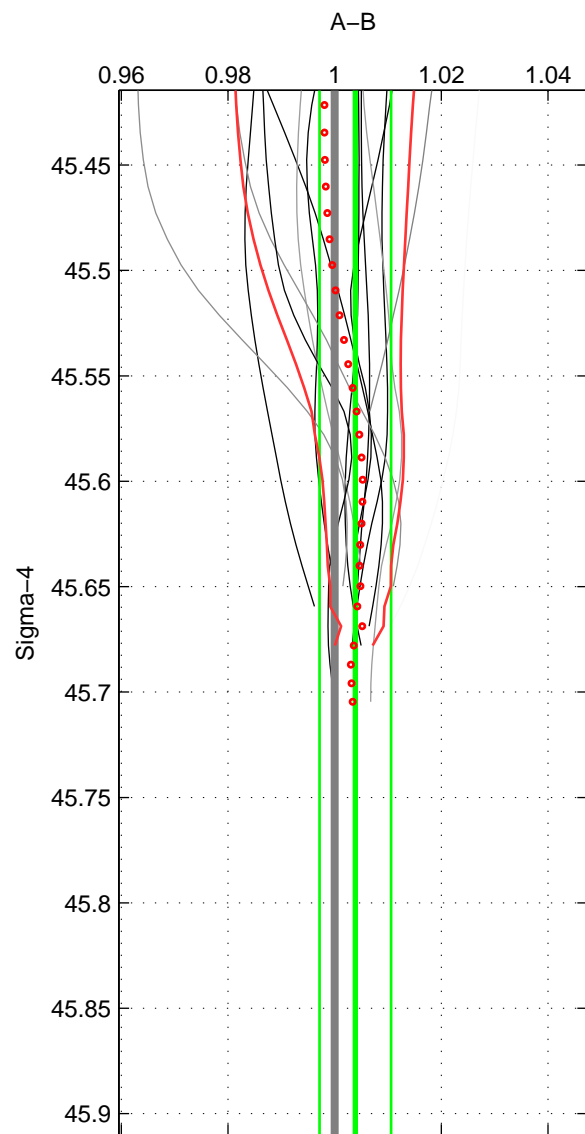

Cruise A (red). Date: Jul 2005 Cruisename: 669-49UF20050615  
 Cruise B (blue). Date: Oct 1999 Cruisename: 688-49UP19990917

\*\*\* "Favourite" values are those of space 2.

	Offset	O.StDev	Ratio	R.Stdev	Rating
SIGMA:	0.155	0.268	1.004	0.007	4
THETA:	0.196	0.300	1.005	0.007	5
DEPTH:	0.105	0.099	1.003	0.002	3
FAV.:	0.196	0.300	1.005	0.007	5

Profiles of A: 18  
 Profiles of B: 10  
 Diff profs : 14  
 WMoffset (A-B): 0.15511  
 WMoffset stdev: 0.26796  
 WMratio (A/B): 1.0039  
 WMratio stdev: 0.0067112

Quality (1-5): 4

Profiles of A: 18  
 Profiles of B: 23  
 Diff profs : 30  
 WMoffset (A-B): 0.19568  
 WMoffset stdev: 0.30017  
 WMratio (A/B): 1.0049  
 WMratio stdev: 0.0074224

Quality (1-5): 5

Profiles of A: 18  
 Profiles of B: 23  
 Diff profs : 30  
 WMoffset (A-B): 0.10548  
 WMoffset stdev: 0.09868  
 WMratio (A/B): 1.0027  
 WMratio stdev: 0.0024933

Quality (1-5): 3

Please note that statistics are bad.