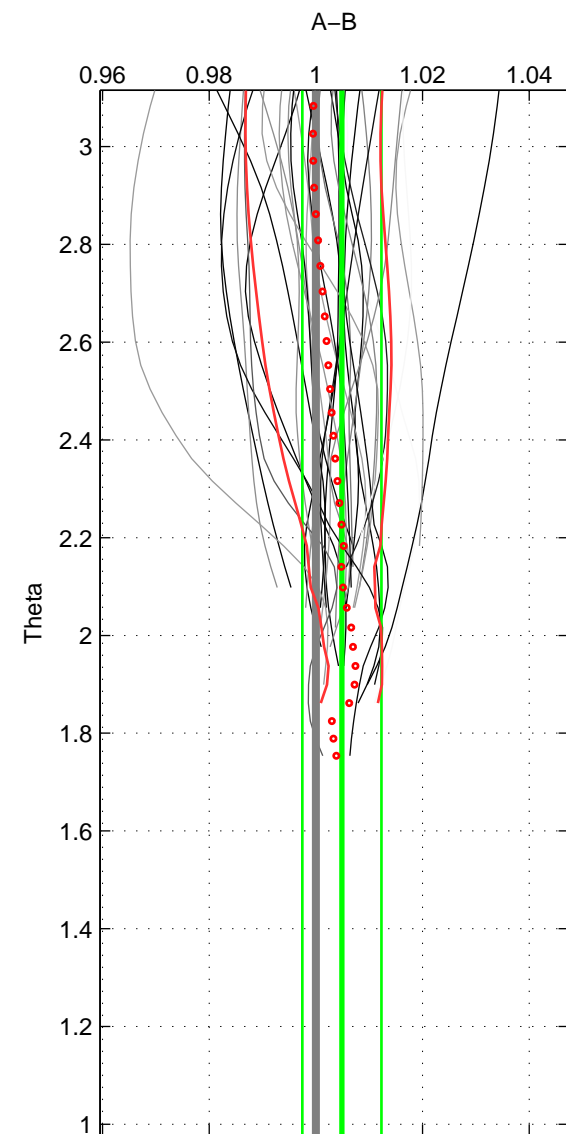

Cruise A (red). Date: Jul 2005 Cruisename: 669-49UF20050615  
 Cruise B (blue). Date: Oct 1999 Cruisename: 688-49UP19990917

\*\*\* "Favourite" values are those of space 2.

	Offset	O.StDev	Ratio	R.Stdev	Rating
SIGMA:	0.155	0.268	1.004	0.007	4
THETA:	0.196	0.300	1.005	0.007	5
DEPTH:	0.105	0.099	1.003	0.002	3
FAV.:	0.196	0.300	1.005	0.007	5

Profiles of A: 18  
 Profiles of B: 10  
 Diff profs : 14  
 WMoffset (A-B): 0.15511  
 WMoffset stdev: 0.26796  
 WMratio (A/B): 1.0039  
 WMratio stdev: 0.0067112

Quality (1-5): 4

Profiles of A: 18  
 Profiles of B: 23  
 Diff profs : 30  
 WMoffset (A-B): 0.19568  
 WMoffset stdev: 0.30017  
 WMratio (A/B): 1.0049  
 WMratio stdev: 0.0074224

Quality (1-5): 5

Profiles of A: 18  
 Profiles of B: 23  
 Diff profs : 30  
 WMoffset (A-B): 0.10548  
 WMoffset stdev: 0.09868  
 WMratio (A/B): 1.0027  
 WMratio stdev: 0.0024933

Quality (1-5): 3

Please note that statistics are bad.