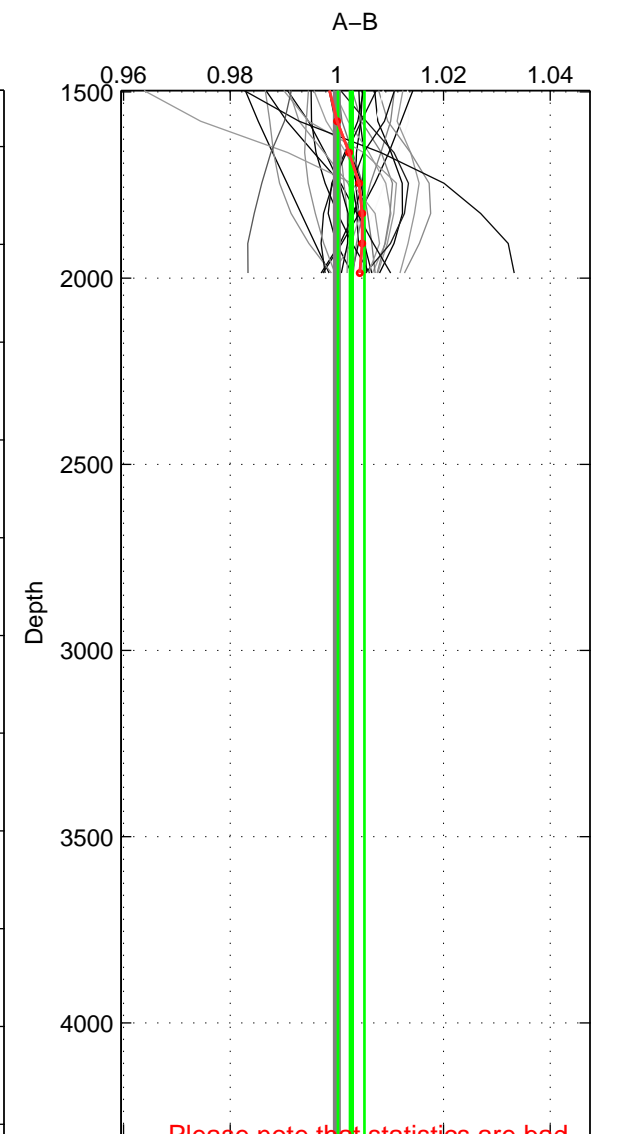

Cruise A (red). Date: Jul 2005 Cruisename: 669-49UF20050615  
 Cruise B (blue). Date: Oct 1999 Cruisename: 688-49UP19990917

\*\*\* "Favourite" values are those of space 2.

	Offset	O.StDev	Ratio	R.Stdev	Rating
SIGMA:	0.155	0.268	1.004	0.007	4
THETA:	0.196	0.300	1.005	0.007	5
DEPTH:	0.105	0.099	1.003	0.002	3
FAV.:	0.196	0.300	1.005	0.007	5

Profiles of A: 18  
 Profiles of B: 10  
 Diff profs : 14  
 WMoffset (A-B): 0.15511  
 WMoffset stdev: 0.26796  
 WMratio (A/B): 1.0039  
 WMratio stdev: 0.0067112

Quality (1-5): 4

Profiles of A: 18  
 Profiles of B: 23  
 Diff profs : 30  
 WMoffset (A-B): 0.19568  
 WMoffset stdev: 0.30017  
 WMratio (A/B): 1.0049  
 WMratio stdev: 0.0074224

Quality (1-5): 5

Profiles of A: 18  
 Profiles of B: 23  
 Diff profs : 30  
 WMoffset (A-B): 0.10548  
 WMoffset stdev: 0.09868  
 WMratio (A/B): 1.0027  
 WMratio stdev: 0.0024933

Quality (1-5): 3

Please note that statistics are bad.