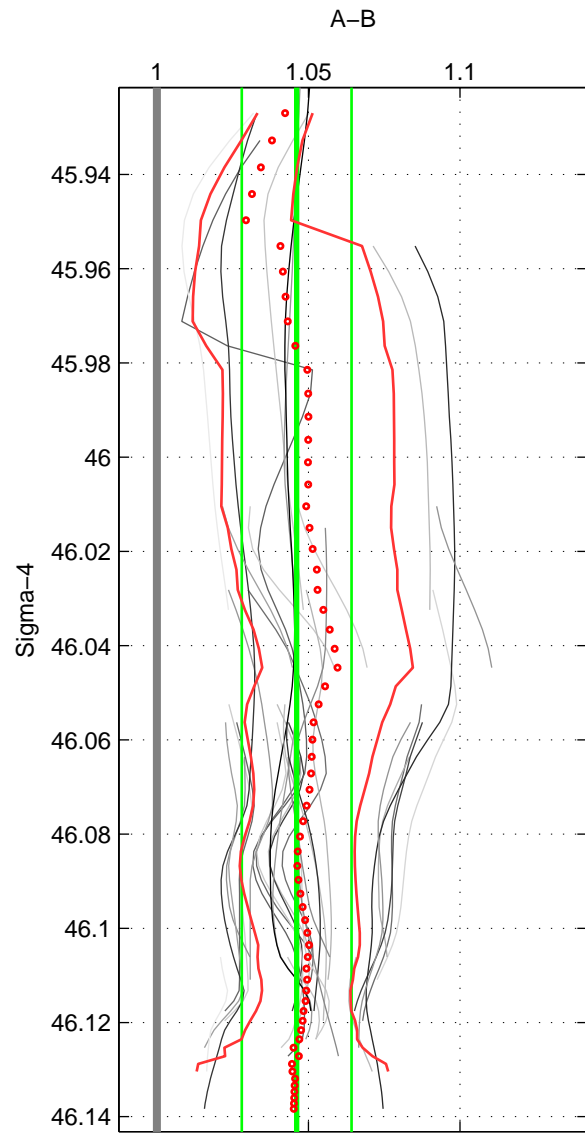

Cruise A (red). Date: Jan 1995 Cruisename: 384-49HH19941213  
 Cruise B (blue). Date: Mar 2003 Cruisename: 388-61TG20030217

\*\*\* "Favourite" values are means of spaces 1 2 3.

	Offset	O.StDev	Ratio	R.Stdev	Rating
SIGMA	1.467	0.574	1.046	0.018	5
THETA	1.385	0.587	1.044	0.018	5
DEPTH	1.469	0.607	1.046	0.019	5
FAV.	1.440	0.589	1.045	0.019	5

Profiles of A: 5  
 Profiles of B: 9  
 Diff profs : 29  
 WMoffset (A-B): 1.4667  
 WMoffset stdev: 0.57399  
 WMratio (A/B): 1.0461  
 WMratio stdev: 0.018094

Quality (1-5): 5

Profiles of A: 5  
 Profiles of B: 9  
 Diff profs : 29  
 WMoffset (A-B): 1.3847  
 WMoffset stdev: 0.58691  
 WMratio (A/B): 1.0436  
 WMratio stdev: 0.018497

Quality (1-5): 5

Profiles of A: 5  
 Profiles of B: 9  
 Diff profs : 29  
 WMoffset (A-B): 1.4687  
 WMoffset stdev: 0.60733  
 WMratio (A/B): 1.0459  
 WMratio stdev: 0.01902

Quality (1-5): 5