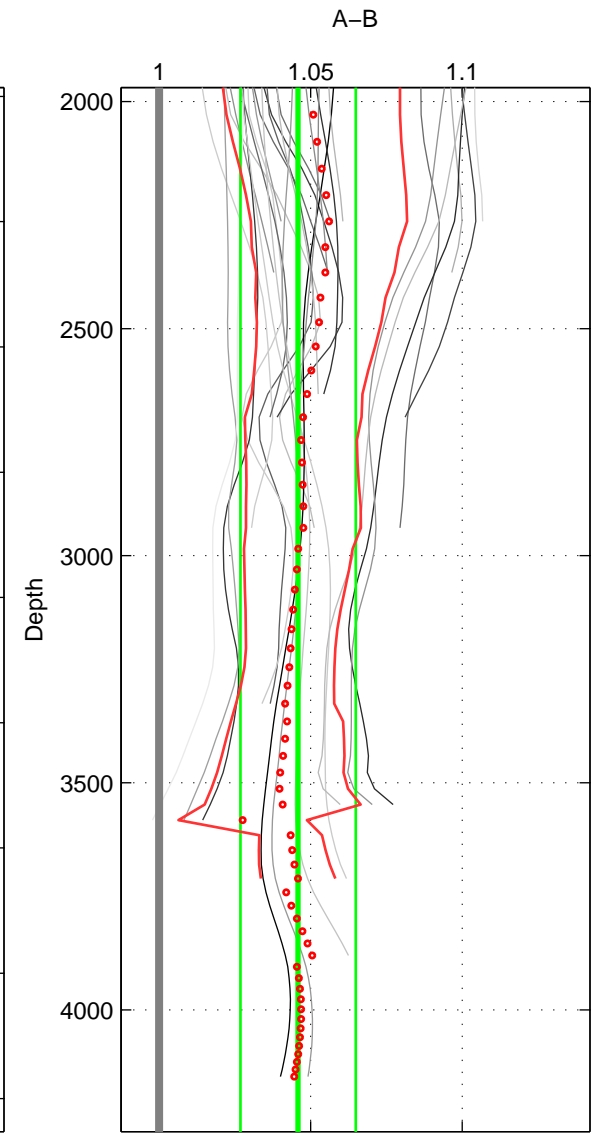

Cruise A (red). Date: Jan 1995 Cruisename: 384-49HH19941213  
 Cruise B (blue). Date: Mar 2003 Cruisename: 388-61TG20030217

\*\*\* "Favourite" values are means of spaces 1 2 3.

	Offset	O.StDev	Ratio	R.Stdev	Rating
SIGMA	1.467	0.574	1.046	0.018	5
THETA	1.385	0.587	1.044	0.018	5
DEPTH	1.469	0.607	1.046	0.019	5
FAV.	1.440	0.589	1.045	0.019	5

Profiles of A: 5  
 Profiles of B: 9  
 Diff profs : 29  
 WMoffset (A-B): 1.4667  
 WMoffset stdev: 0.57399  
 WMratio (A/B): 1.0461  
 WMratio stdev: 0.018094

Quality (1-5): 5

Profiles of A: 5  
 Profiles of B: 9  
 Diff profs : 29  
 WMoffset (A-B): 1.3847  
 WMoffset stdev: 0.58691  
 WMratio (A/B): 1.0436  
 WMratio stdev: 0.018497

Quality (1-5): 5

Profiles of A: 5  
 Profiles of B: 9  
 Diff profs : 29  
 WMoffset (A-B): 1.4687  
 WMoffset stdev: 0.60733  
 WMratio (A/B): 1.0459  
 WMratio stdev: 0.01902

Quality (1-5): 5