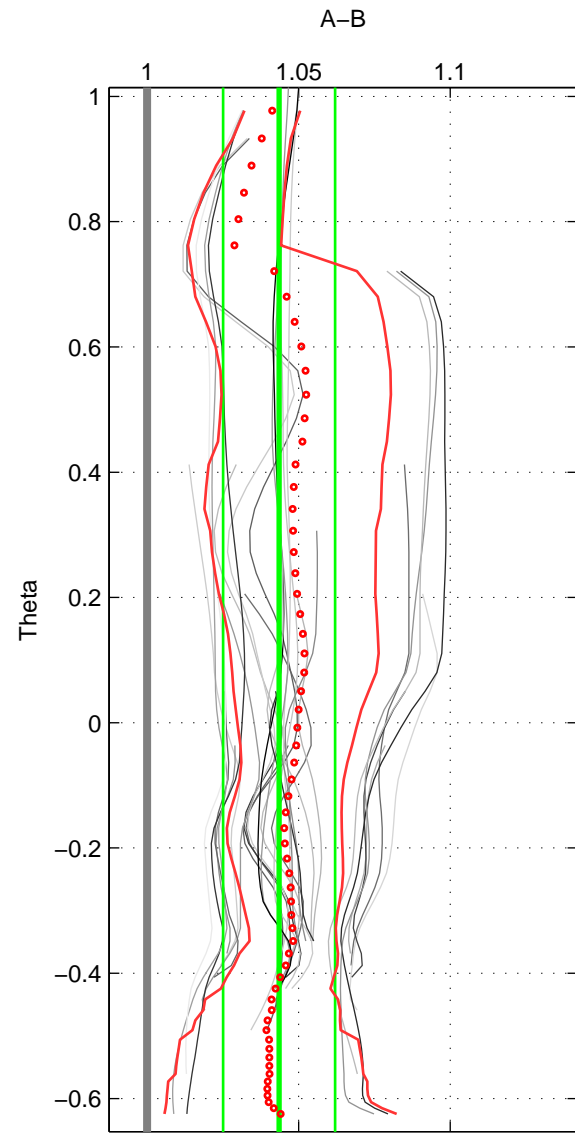

Cruise A (red). Date: Jan 1995 Cruisename: 384-49HH19941213  
 Cruise B (blue). Date: Mar 2003 Cruisename: 388-61TG20030217

\*\*\* "Favourite" values are means of spaces 1 2 3.

	Offset	O.StDev	Ratio	R.Stdev	Rating
SIGMA	1.467	0.574	1.046	0.018	5
THETA	1.385	0.587	1.044	0.018	5
DEPTH	1.469	0.607	1.046	0.019	5
FAV.	1.440	0.589	1.045	0.019	5

Profiles of A: 5  
 Profiles of B: 9  
 Diff profs : 29  
 WMoffset (A-B): 1.4667  
 WMoffset stdev: 0.57399  
 WMratio (A/B): 1.0461  
 WMratio stdev: 0.018094

Quality (1-5): 5

Profiles of A: 5  
 Profiles of B: 9  
 Diff profs : 29  
 WMoffset (A-B): 1.3847  
 WMoffset stdev: 0.58691  
 WMratio (A/B): 1.0436  
 WMratio stdev: 0.018497

Quality (1-5): 5

Profiles of A: 5  
 Profiles of B: 9  
 Diff profs : 29  
 WMoffset (A-B): 1.4687  
 WMoffset stdev: 0.60733  
 WMratio (A/B): 1.0459  
 WMratio stdev: 0.01902

Quality (1-5): 5