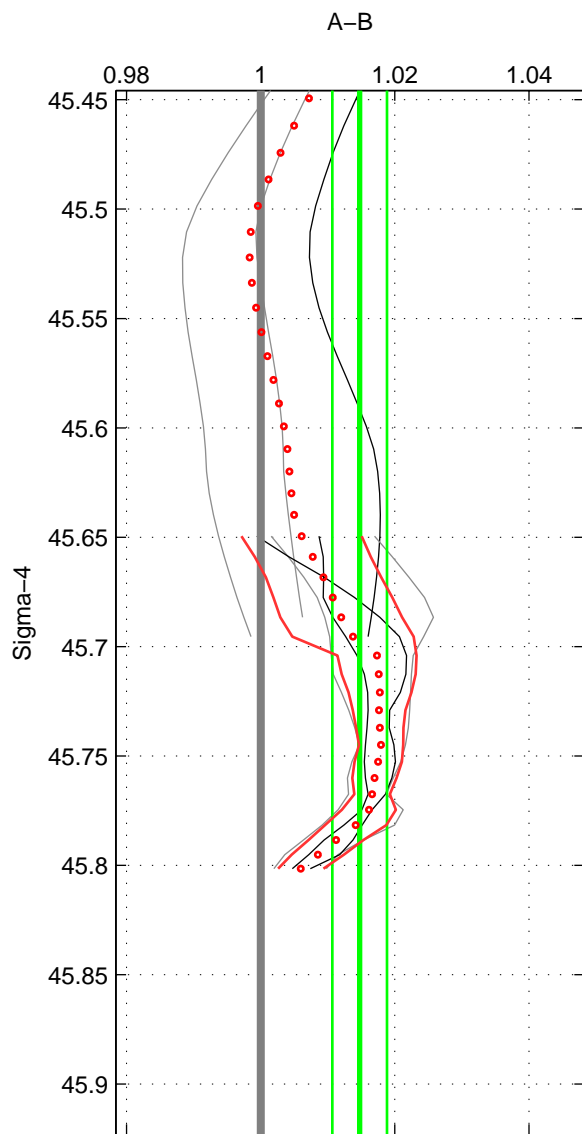

Cruise A (red). Date: Feb 2003 Cruisename: 660-49UF20030225  
 Cruise B (blue). Date: Nov 2001 Cruisename: 695-49UP20011010

\*\*\* "Favourite" values are those of space 2.

|        | Offset | O.StDev | Ratio | R.Stdev | Rating |
|--------|--------|---------|-------|---------|--------|
| SIGMA: | 0.548  | 0.151   | 1.015 | 0.004   | 2      |
| THETA: | 0.115  | 0.235   | 1.003 | 0.006   | 4      |
| DEPTH: | 0.188  | 0.133   | 1.005 | 0.004   | 3      |
| FAV.:  | 0.115  | 0.235   | 1.003 | 0.006   | 4      |

Profiles of A: 39  
 Profiles of B: 2  
 Diff profs: 7  
 WMoffset (A-B): 0.54784  
 WMoffset stdev: 0.15079  
 WMratio (A/B): 1.0148  
 WMratio stdev: 0.0040785

Quality (1-5): 2

Profiles of A: 39  
 Profiles of B: 17  
 Diff profs: 45  
 WMoffset (A-B): 0.11512  
 WMoffset stdev: 0.23462  
 WMratio (A/B): 1.0032  
 WMratio stdev: 0.0062941

Quality (1-5): 4

Profiles of A: 39  
 Profiles of B: 17  
 Diff profs: 45  
 WMoffset (A-B): 0.18781  
 WMoffset stdev: 0.13272  
 WMratio (A/B): 1.0051  
 WMratio stdev: 0.0036208

Quality (1-5): 3