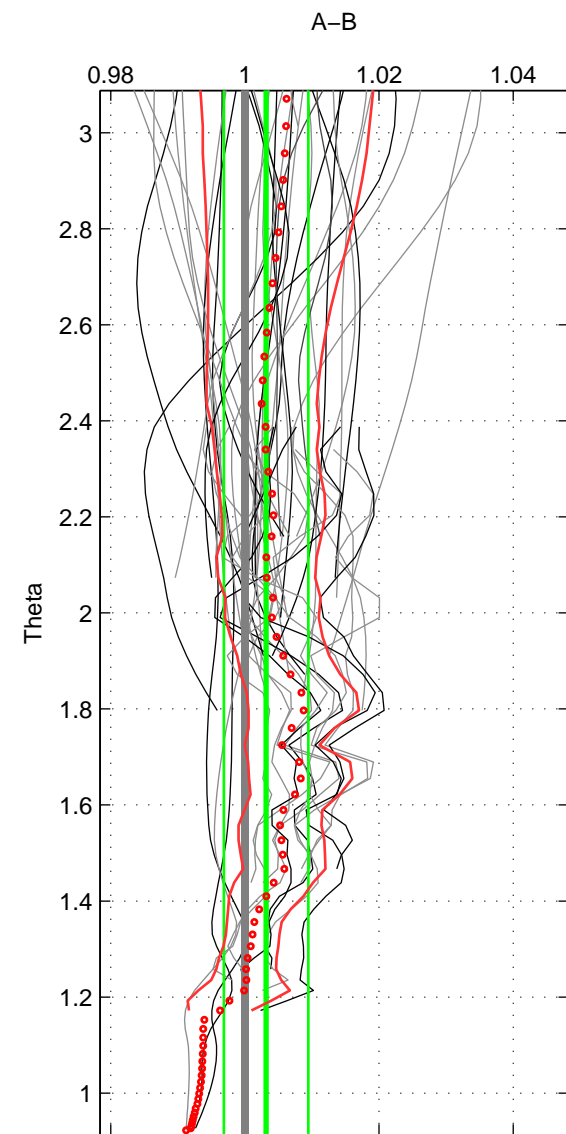

Cruise A (red). Date: Feb 2003 Cruisename: 660-49UF20030225  
 Cruise B (blue). Date: Nov 2001 Cruisename: 695-49UP20011010

\*\*\* "Favourite" values are those of space 2.

|        | Offset | O.StDev | Ratio | R.Stdev | Rating |
|--------|--------|---------|-------|---------|--------|
| SIGMA: | 0.548  | 0.151   | 1.015 | 0.004   | 2      |
| THETA: | 0.115  | 0.235   | 1.003 | 0.006   | 4      |
| DEPTH: | 0.188  | 0.133   | 1.005 | 0.004   | 3      |
| FAV.:  | 0.115  | 0.235   | 1.003 | 0.006   | 4      |

Profiles of A: 39  
 Profiles of B: 2  
 Diff profs: 7  
 WMoffset (A-B): 0.54784  
 WMoffset stdev: 0.15079  
 WMratio (A/B): 1.0148  
 WMratio stdev: 0.0040785

Quality (1-5): 2

Profiles of A: 39  
 Profiles of B: 17  
 Diff profs: 45  
 WMoffset (A-B): 0.11512  
 WMoffset stdev: 0.23462  
 WMratio (A/B): 1.0032  
 WMratio stdev: 0.0062941

Quality (1-5): 4

Profiles of A: 39  
 Profiles of B: 17  
 Diff profs: 45  
 WMoffset (A-B): 0.18781  
 WMoffset stdev: 0.13272  
 WMratio (A/B): 1.0051  
 WMratio stdev: 0.0036208

Quality (1-5): 3