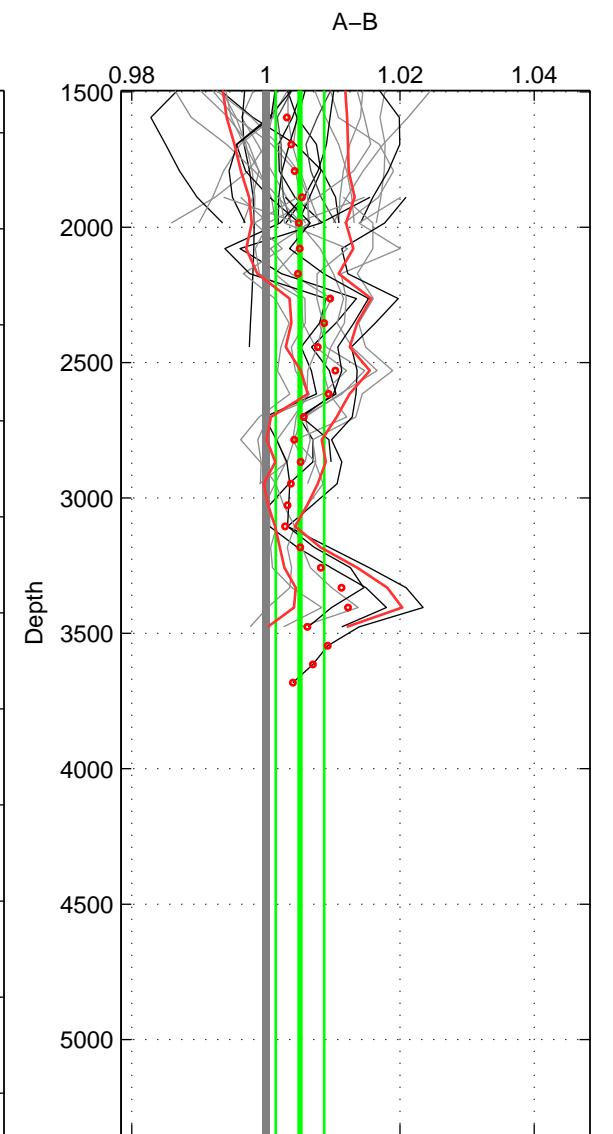

Cruise A (red). Date: Feb 2003 Cruisename: 660-49UF20030225  
 Cruise B (blue). Date: Nov 2001 Cruisename: 695-49UP20011010

\*\*\* "Favourite" values are those of space 2.

|        | Offset | O.StDev | Ratio | R.Stdev | Rating |
|--------|--------|---------|-------|---------|--------|
| SIGMA: | 0.548  | 0.151   | 1.015 | 0.004   | 2      |
| THETA: | 0.115  | 0.235   | 1.003 | 0.006   | 4      |
| DEPTH: | 0.188  | 0.133   | 1.005 | 0.004   | 3      |
| FAV.:  | 0.115  | 0.235   | 1.003 | 0.006   | 4      |

Profiles of A: 39  
 Profiles of B: 2  
 Diff profs: 7  
 WMoffset (A-B): 0.54784  
 WMoffset stdev: 0.15079  
 WMratio (A/B): 1.0148  
 WMratio stdev: 0.0040785

Quality (1-5): 2

Profiles of A: 39  
 Profiles of B: 17  
 Diff profs: 45  
 WMoffset (A-B): 0.11512  
 WMoffset stdev: 0.23462  
 WMratio (A/B): 1.0032  
 WMratio stdev: 0.0062941

Quality (1-5): 4

Profiles of A: 39  
 Profiles of B: 17  
 Diff profs: 45  
 WMoffset (A-B): 0.18781  
 WMoffset stdev: 0.13272  
 WMratio (A/B): 1.0051  
 WMratio stdev: 0.0036208

Quality (1-5): 3