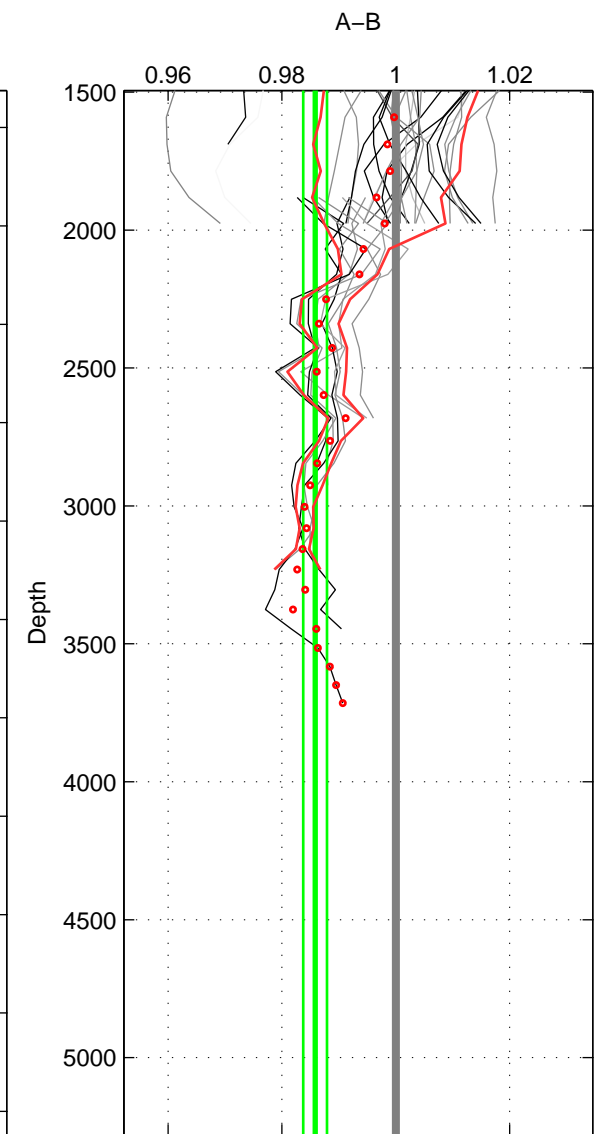

Cruise A (red). Date: Nov 2001 Cruisename: 695-49UP20011010  
 Cruise B (blue). Date: Feb 2004 Cruisename: 702-49UP20040114

\*\*\* "Favourite" values are those of space 2.

	Offset	O.StDev	Ratio	R.Stdev	Rating
SIGMA:	-0.591	0.198	0.985	0.005	2
THETA:	-0.403	0.118	0.989	0.003	4
DEPTH:	-0.531	0.078	0.986	0.002	3
FAV. :	-0.403	0.118	0.989	0.003	4

Profiles of A: 4  
 Profiles of B: 28  
 Diff profs : 6  
 WMoffset (A-B): -0.59147  
 WMoffset stdev: 0.1981  
 WMratio (A/B): 0.9853  
 WMratio stdev: 0.004888

Quality (1-5): 2

Profiles of A: 18  
 Profiles of B: 28  
 Diff profs : 35  
 WMoffset (A-B): -0.40347  
 WMoffset stdev: 0.11828  
 WMratio (A/B): 0.98935  
 WMratio stdev: 0.0031925

Quality (1-5): 4

Profiles of A: 18  
 Profiles of B: 28  
 Diff profs : 35  
 WMoffset (A-B): -0.53147  
 WMoffset stdev: 0.077825  
 WMratio (A/B): 0.98583  
 WMratio stdev: 0.0020781

Quality (1-5): 3