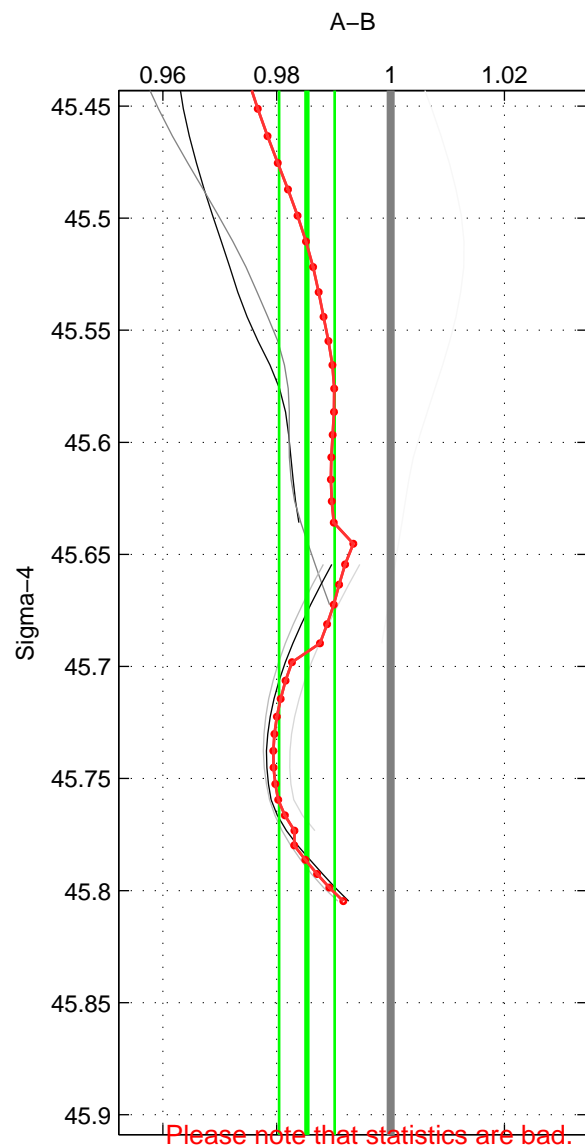

Cruise A (red). Date: Nov 2001 Cruisename: 695-49UP20011010  
 Cruise B (blue). Date: Feb 2004 Cruisename: 702-49UP20040114

\*\*\* "Favourite" values are those of space 2.

	Offset	O.StDev	Ratio	R.Stdev	Rating
SIGMA:	-0.591	0.198	0.985	0.005	2
THETA:	-0.403	0.118	0.989	0.003	4
DEPTH:	-0.531	0.078	0.986	0.002	3
FAV. :	-0.403	0.118	0.989	0.003	4

Profiles of A: 4  
 Profiles of B: 28  
 Diff profs : 6  
 WMoffset (A-B): -0.59147  
 WMoffset stdev: 0.1981  
 WMratio (A/B): 0.9853  
 WMratio stdev: 0.004888

Quality (1-5): 2

Profiles of A: 18  
 Profiles of B: 28  
 Diff profs : 35  
 WMoffset (A-B): -0.40347  
 WMoffset stdev: 0.11828  
 WMratio (A/B): 0.98935  
 WMratio stdev: 0.0031925

Quality (1-5): 4

Profiles of A: 18  
 Profiles of B: 28  
 Diff profs : 35  
 WMoffset (A-B): -0.53147  
 WMoffset stdev: 0.077825  
 WMratio (A/B): 0.98583  
 WMratio stdev: 0.0020781

Quality (1-5): 3