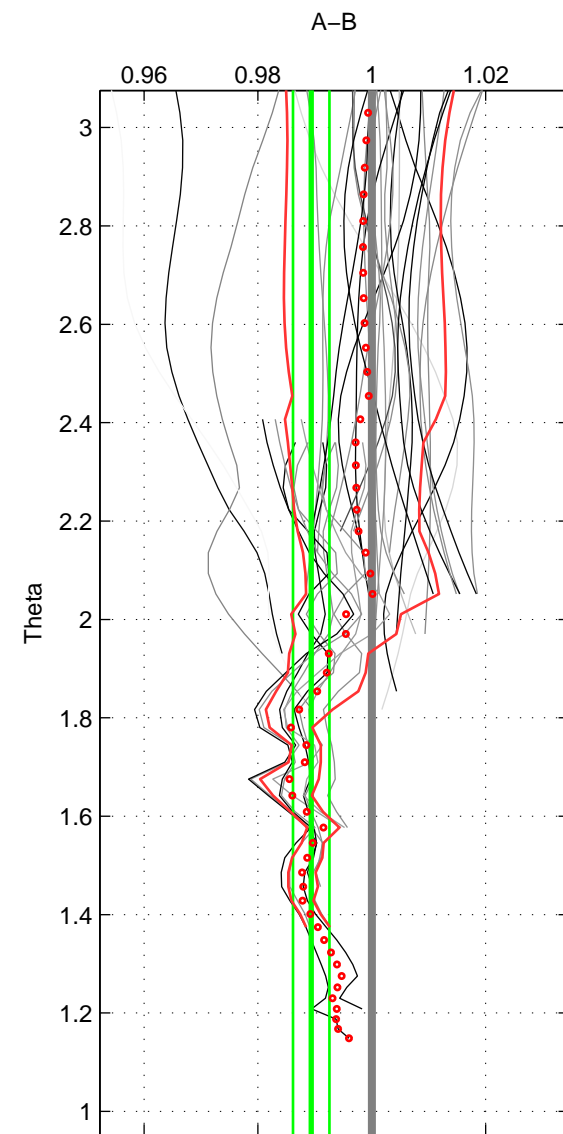

Cruise A (red). Date: Nov 2001 Cruisename: 695-49UP20011010  
 Cruise B (blue). Date: Feb 2004 Cruisename: 702-49UP20040114

\*\*\* "Favourite" values are those of space 2.

	Offset	O.StDev	Ratio	R.Stdev	Rating
SIGMA:	-0.591	0.198	0.985	0.005	2
THETA:	-0.403	0.118	0.989	0.003	4
DEPTH:	-0.531	0.078	0.986	0.002	3
FAV. :	-0.403	0.118	0.989	0.003	4

Profiles of A: 4  
 Profiles of B: 28  
 Diff profs : 6  
 WMoffset (A-B): -0.59147  
 WMoffset stdev: 0.1981  
 WMratio (A/B): 0.9853  
 WMratio stdev: 0.004888

Quality (1-5): 2

Profiles of A: 18  
 Profiles of B: 28  
 Diff profs : 35  
 WMoffset (A-B): -0.40347  
 WMoffset stdev: 0.11828  
 WMratio (A/B): 0.98935  
 WMratio stdev: 0.0031925

Quality (1-5): 4

Profiles of A: 18  
 Profiles of B: 28  
 Diff profs : 35  
 WMoffset (A-B): -0.53147  
 WMoffset stdev: 0.077825  
 WMratio (A/B): 0.98583  
 WMratio stdev: 0.0020781

Quality (1-5): 3