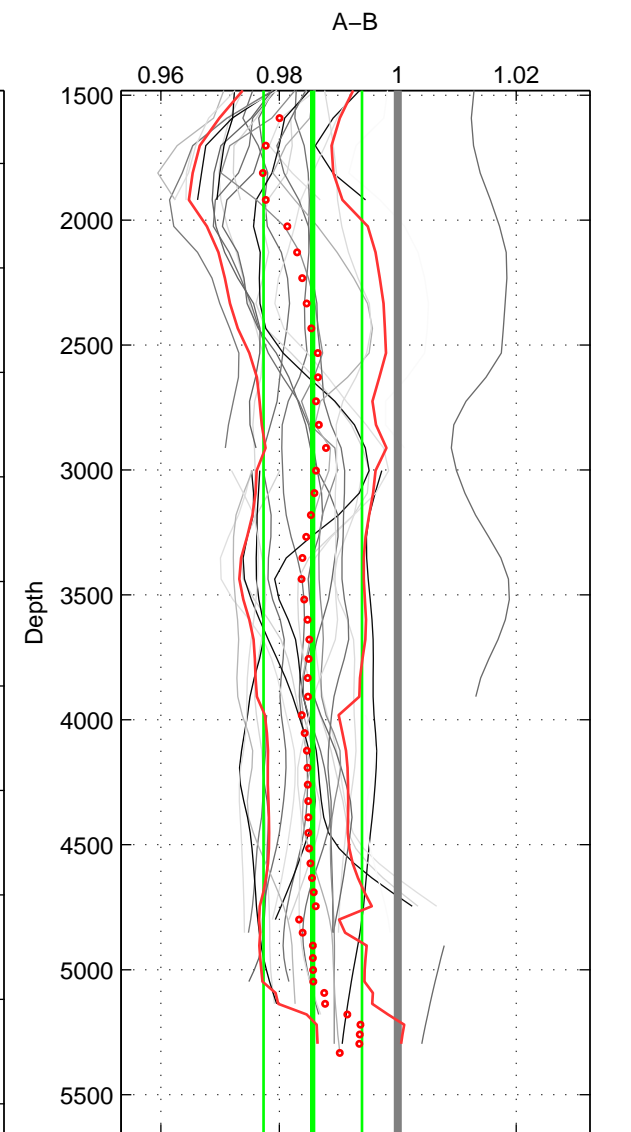

Cruise A (red). Date: Jun 1999 Cruisename: 578-49K619990523

Cruise B (blue). Date: Oct 2008 Cruisename: 615-49NZ20081011

*** "Favourite" values are means of spaces 1 2 3.

	Offset	O.StDev	Ratio	R.Stdev	Rating
SIGMA:	-0.443	0.300	0.989	0.008	5
THETA:	-0.491	0.308	0.987	0.008	5
DEPTH:	-0.521	0.302	0.986	0.008	5
FAV. :	-0.485	0.303	0.987	0.008	5

Profiles of A: 12
 Profiles of B: 5
 Diff profs : 24
 WMoffset (A-B): -0.44315
 WMoffset stdev: 0.29967
 WMratio (A/B): 0.98894
 WMratio stdev: 0.0077362

Quality (1-5): 5

Profiles of A: 12
 Profiles of B: 5
 Diff profs : 24
 WMoffset (A-B): -0.49127
 WMoffset stdev: 0.30801
 WMratio (A/B): 0.98716
 WMratio stdev: 0.0080716

Quality (1-5): 5

Profiles of A: 12
 Profiles of B: 5
 Diff profs : 24
 WMoffset (A-B): -0.52129
 WMoffset stdev: 0.30173
 WMratio (A/B): 0.98564
 WMratio stdev: 0.0083263

Quality (1-5): 5