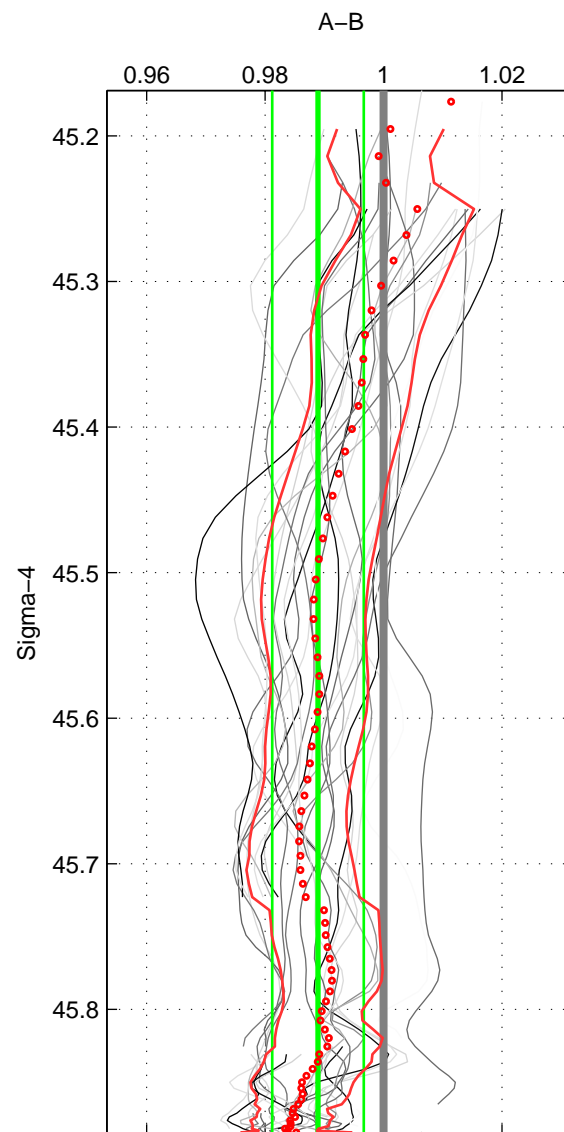

Cruise A (red). Date: Jun 1999 Cruisename: 578-49K619990523

Cruise B (blue). Date: Oct 2008 Cruisename: 615-49NZ20081011

*** "Favourite" values are means of spaces 1 2 3.

	Offset	O.StDev	Ratio	R.Stdev	Rating
SIGMA:	-0.443	0.300	0.989	0.008	5
THETA:	-0.491	0.308	0.987	0.008	5
DEPTH:	-0.521	0.302	0.986	0.008	5
FAV. :	-0.485	0.303	0.987	0.008	5

Profiles of A: 12
 Profiles of B: 5
 Diff profs : 24
 WMoffset (A-B): -0.44315
 WMoffset stdev: 0.29967
 WMratio (A/B): 0.98894
 WMratio stdev: 0.0077362

Quality (1-5): 5

Profiles of A: 12
 Profiles of B: 5
 Diff profs : 24
 WMoffset (A-B): -0.49127
 WMoffset stdev: 0.30801
 WMratio (A/B): 0.98716
 WMratio stdev: 0.0080716

Quality (1-5): 5

Profiles of A: 12
 Profiles of B: 5
 Diff profs : 24
 WMoffset (A-B): -0.52129
 WMoffset stdev: 0.30173
 WMratio (A/B): 0.98564
 WMratio stdev: 0.0083263

Quality (1-5): 5