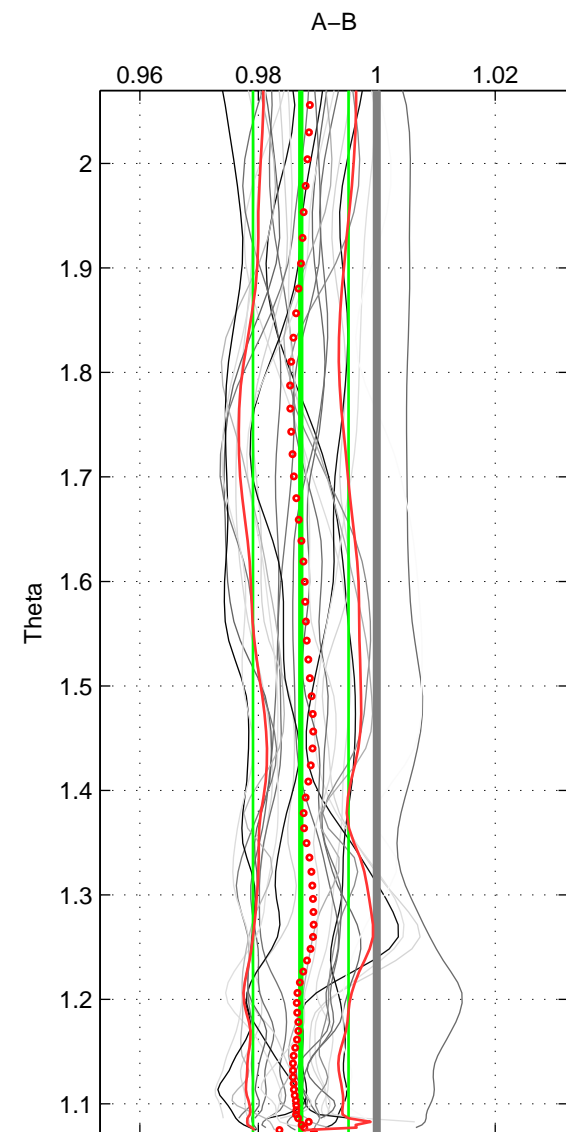

Cruise A (red). Date: Jun 1999 Cruisename: 578-49K619990523

Cruise B (blue). Date: Oct 2008 Cruisename: 615-49NZ20081011

*** "Favourite" values are means of spaces 1 2 3.

	Offset	O.StDev	Ratio	R.Stdev	Rating
SIGMA:	-0.443	0.300	0.989	0.008	5
THETA:	-0.491	0.308	0.987	0.008	5
DEPTH:	-0.521	0.302	0.986	0.008	5
FAV. :	-0.485	0.303	0.987	0.008	5

Profiles of A: 12
 Profiles of B: 5
 Diff profs : 24
 WMoffset (A-B): -0.44315
 WMoffset stdev: 0.29967
 WMratio (A/B): 0.98894
 WMratio stdev: 0.0077362

Quality (1-5): 5

Profiles of A: 12
 Profiles of B: 5
 Diff profs : 24
 WMoffset (A-B): -0.49127
 WMoffset stdev: 0.30801
 WMratio (A/B): 0.98716
 WMratio stdev: 0.0080716

Quality (1-5): 5

Profiles of A: 12
 Profiles of B: 5
 Diff profs : 24
 WMoffset (A-B): -0.52129
 WMoffset stdev: 0.30173
 WMratio (A/B): 0.98564
 WMratio stdev: 0.0083263

Quality (1-5): 5