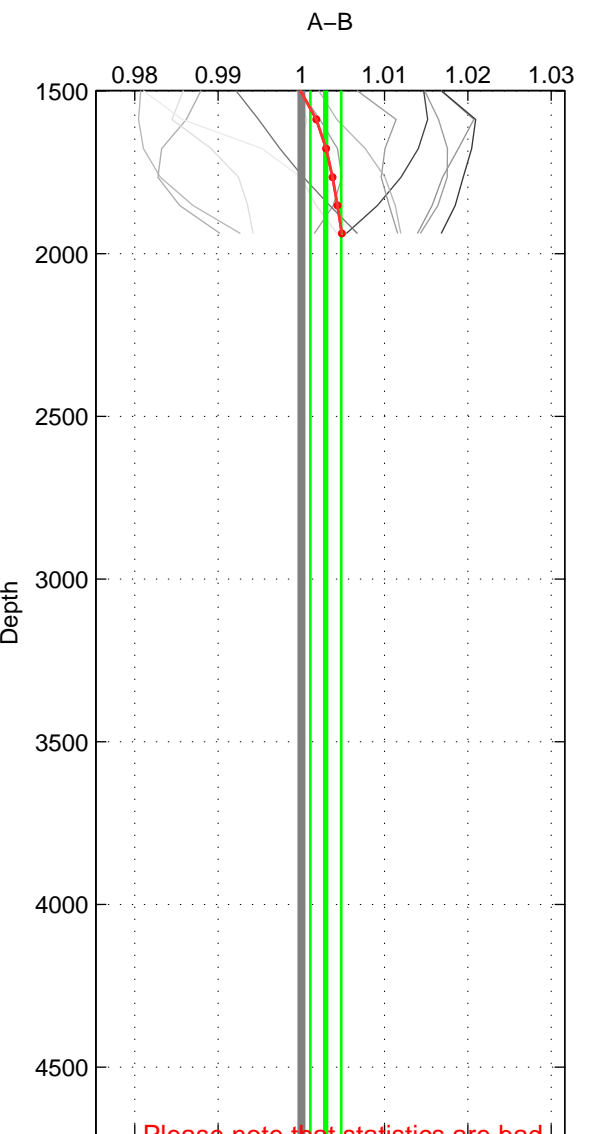

Cruise A (red). Date: Feb 2003 Cruisename: 660-49UF20030225

Cruise B (blue). Date: Aug 2008 Cruisename: 679-49UF20080804

*** "Favourite" values are means of spaces 1 2.

	Offset	O.StDev	Ratio	R.Stdev	Rating
SIGMA:	-0.023	0.338	0.999	0.009	4
THETA:	-0.047	0.353	0.999	0.009	4
DEPTH:	0.110	0.073	1.003	0.002	3
FAV. :	-0.035	0.346	0.999	0.009	4

Profiles of A: 6
 Profiles of B: 7
 Diff profs : 16
 WMoffset (A-B): -0.023253
 WMoffset stdev: 0.33832
 WMratio (A/B): 0.99942
 WMratio stdev: 0.0086246

Quality (1-5): 4

Profiles of A: 6
 Profiles of B: 7
 Diff profs : 16
 WMoffset (A-B): -0.046639
 WMoffset stdev: 0.35273
 WMratio (A/B): 0.99885
 WMratio stdev: 0.0089854

Quality (1-5): 4

Profiles of A: 6
 Profiles of B: 7
 Diff profs : 16
 WMoffset (A-B): 0.10995
 WMoffset stdev: 0.072815
 WMratio (A/B): 1.0029
 WMratio stdev: 0.0018564

Quality (1-5): 3

Please note that statistics are bad.