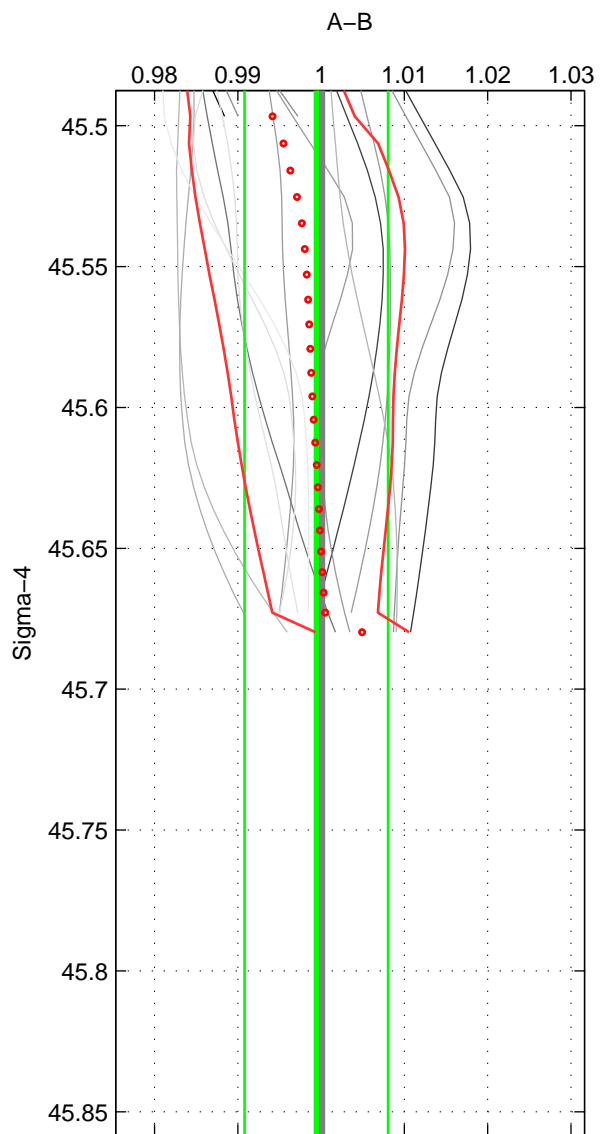

Cruise A (red). Date: Feb 2003 Cruisename: 660-49UF20030225

Cruise B (blue). Date: Aug 2008 Cruisename: 679-49UF20080804

*** "Favourite" values are means of spaces 1 2.

	Offset	O.StDev	Ratio	R.Stdev	Rating
SIGMA:	-0.023	0.338	0.999	0.009	4
THETA:	-0.047	0.353	0.999	0.009	4
DEPTH:	0.110	0.073	1.003	0.002	3
FAV. :	-0.035	0.346	0.999	0.009	4

Profiles of A: 6
 Profiles of B: 7
 Diff profs : 16
 WMoffset (A-B): -0.023253
 WMoffset stdev: 0.33832
 WMratio (A/B): 0.99942
 WMratio stdev: 0.0086246

Quality (1-5): 4

Profiles of A: 6
 Profiles of B: 7
 Diff profs : 16
 WMoffset (A-B): -0.046639
 WMoffset stdev: 0.35273
 WMratio (A/B): 0.99885
 WMratio stdev: 0.0089854

Quality (1-5): 4

Profiles of A: 6
 Profiles of B: 7
 Diff profs : 16
 WMoffset (A-B): 0.10995
 WMoffset stdev: 0.072815
 WMratio (A/B): 1.0029
 WMratio stdev: 0.0018564

Quality (1-5): 3

Please note that statistics are bad.