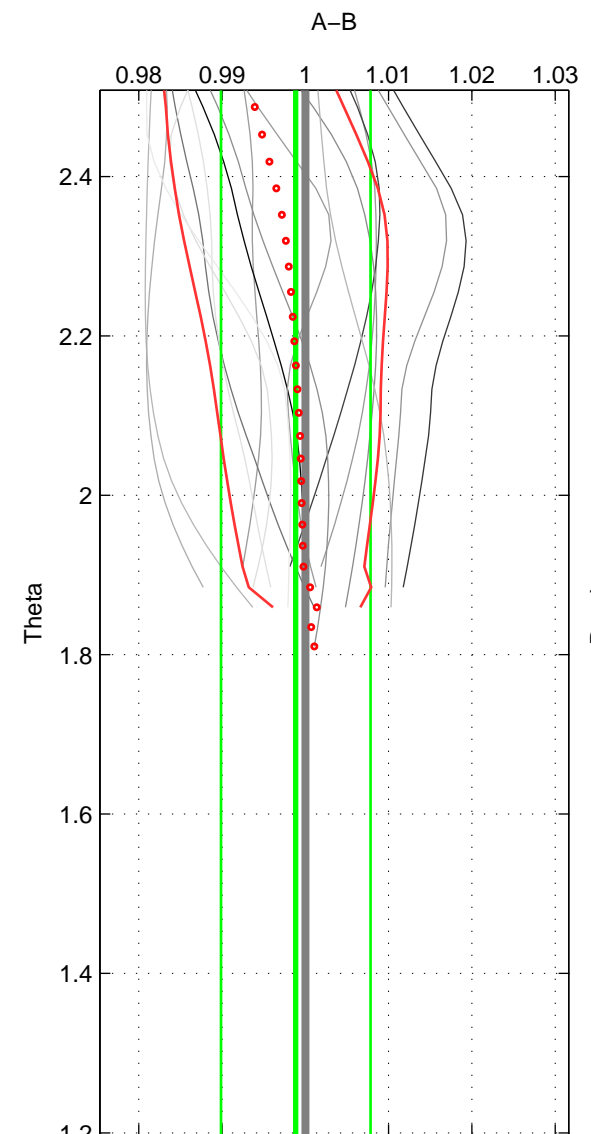

Cruise A (red). Date: Feb 2003 Cruisename: 660-49UF20030225

Cruise B (blue). Date: Aug 2008 Cruisename: 679-49UF20080804

*** "Favourite" values are means of spaces 1 2.

	Offset	O.StDev	Ratio	R.Stdev	Rating
SIGMA:	-0.023	0.338	0.999	0.009	4
THETA:	-0.047	0.353	0.999	0.009	4
DEPTH:	0.110	0.073	1.003	0.002	3
FAV. :	-0.035	0.346	0.999	0.009	4

Profiles of A: 6
 Profiles of B: 7
 Diff profs : 16
 WMoffset (A-B): -0.023253
 WMoffset stdev: 0.33832
 WMratio (A/B): 0.99942
 WMratio stdev: 0.0086246

Quality (1-5): 4

Profiles of A: 6
 Profiles of B: 7
 Diff profs : 16
 WMoffset (A-B): -0.046639
 WMoffset stdev: 0.35273
 WMratio (A/B): 0.99885
 WMratio stdev: 0.0089854

Quality (1-5): 4

Profiles of A: 6
 Profiles of B: 7
 Diff profs : 16
 WMoffset (A-B): 0.10995
 WMoffset stdev: 0.072815
 WMratio (A/B): 1.0029
 WMratio stdev: 0.0018564

Quality (1-5): 3

Please note that statistics are bad.