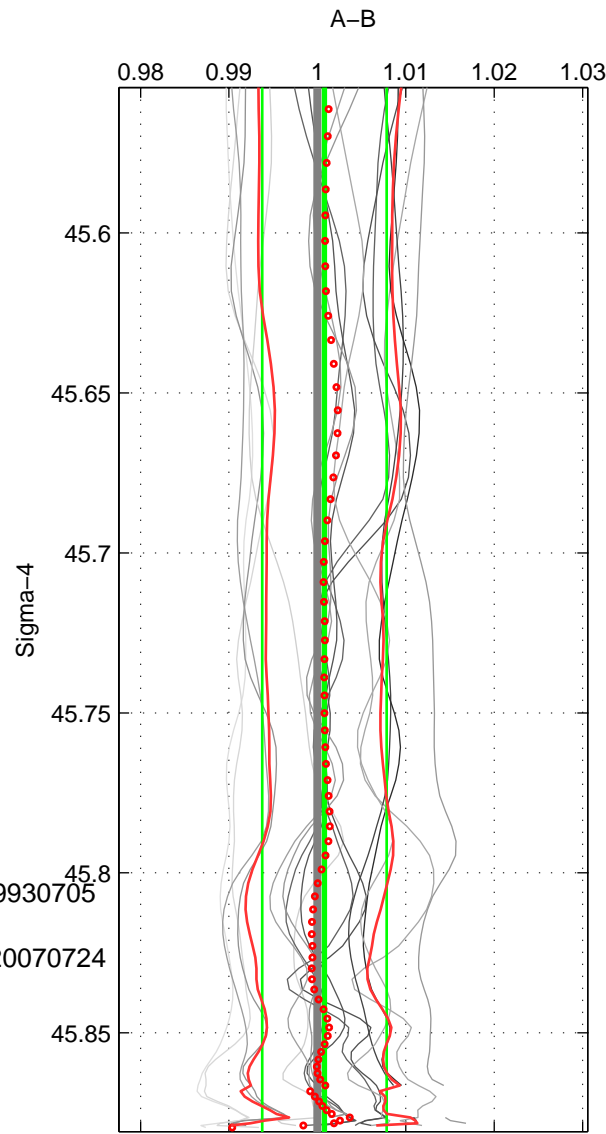

Cruise A (red). Date: Aug 1993 Cruisename: 498-325019930705

Cruise B (blue). Date: Aug 2007 Cruisename: 611-49NZ20070724

*** "Favourite" values are means of spaces 1 2 3.

	Offset	O.StDev	Ratio	R.Stdev	Rating
SIGMA:	0.030	0.274	1.001	0.007	5
THETA:	0.114	0.279	1.003	0.007	5
DEPTH:	0.129	0.279	1.003	0.008	5
FAV.:	0.091	0.277	1.002	0.007	5

Profiles of A: 6
 Profiles of B: 3
 Diff profs : 16
 WMoffset (A-B): 0.030198
 WMoffset stdev: 0.27418
 WMratio (A/B): 1.0008
 WMratio stdev: 0.007034

Quality (1-5): 5

Profiles of A: 6
 Profiles of B: 3
 Diff profs : 16
 WMoffset (A-B): 0.11377
 WMoffset stdev: 0.27921
 WMratio (A/B): 1.0029
 WMratio stdev: 0.0071897

Quality (1-5): 5

Profiles of A: 6
 Profiles of B: 3
 Diff profs : 16
 WMoffset (A-B): 0.12865
 WMoffset stdev: 0.27853
 WMratio (A/B): 1.0033
 WMratio stdev: 0.0075619

Quality (1-5): 5