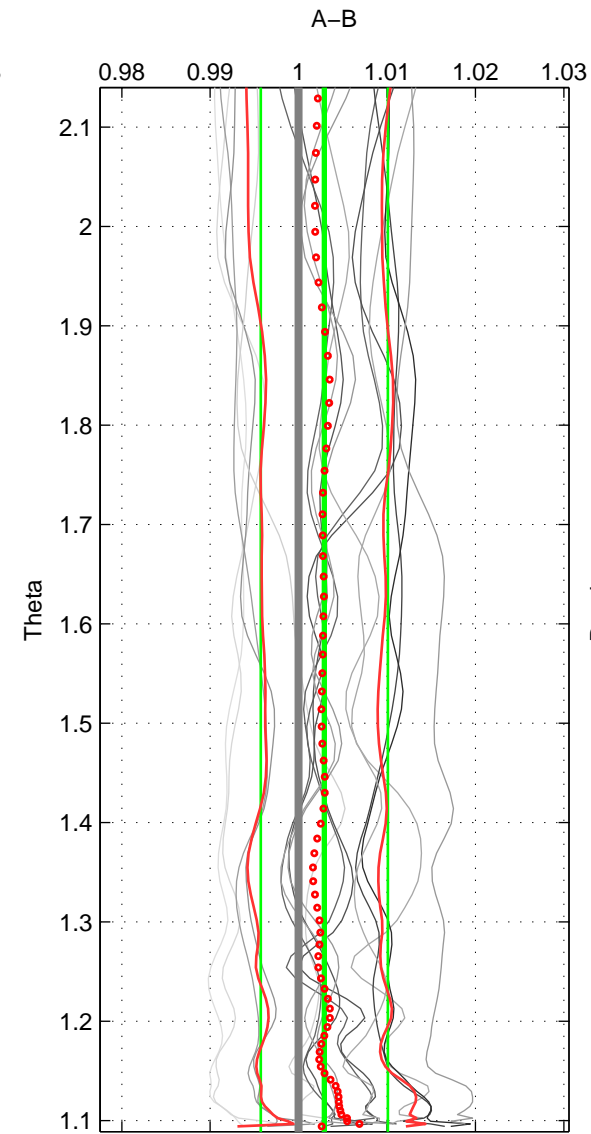

Cruise A (red). Date: Aug 1993 Cruisename: 498-325019930705

Cruise B (blue). Date: Aug 2007 Cruisename: 611-49NZ20070724

*** "Favourite" values are means of spaces 1 2 3.

	Offset	O.StDev	Ratio	R.Stdev	Rating
SIGMA:	0.030	0.274	1.001	0.007	5
THETA:	0.114	0.279	1.003	0.007	5
DEPTH:	0.129	0.279	1.003	0.008	5
FAV.:	0.091	0.277	1.002	0.007	5

Profiles of A: 6
 Profiles of B: 3
 Diff profs : 16
 WMoffset (A-B): 0.030198
 WMoffset stdev: 0.27418
 WMratio (A/B): 1.0008
 WMratio stdev: 0.007034

Quality (1-5): 5

Profiles of A: 6
 Profiles of B: 3
 Diff profs : 16
 WMoffset (A-B): 0.11377
 WMoffset stdev: 0.27921
 WMratio (A/B): 1.0029
 WMratio stdev: 0.0071897

Quality (1-5): 5

Profiles of A: 6
 Profiles of B: 3
 Diff profs : 16
 WMoffset (A-B): 0.12865
 WMoffset stdev: 0.27853
 WMratio (A/B): 1.0033
 WMratio stdev: 0.0075619

Quality (1-5): 5