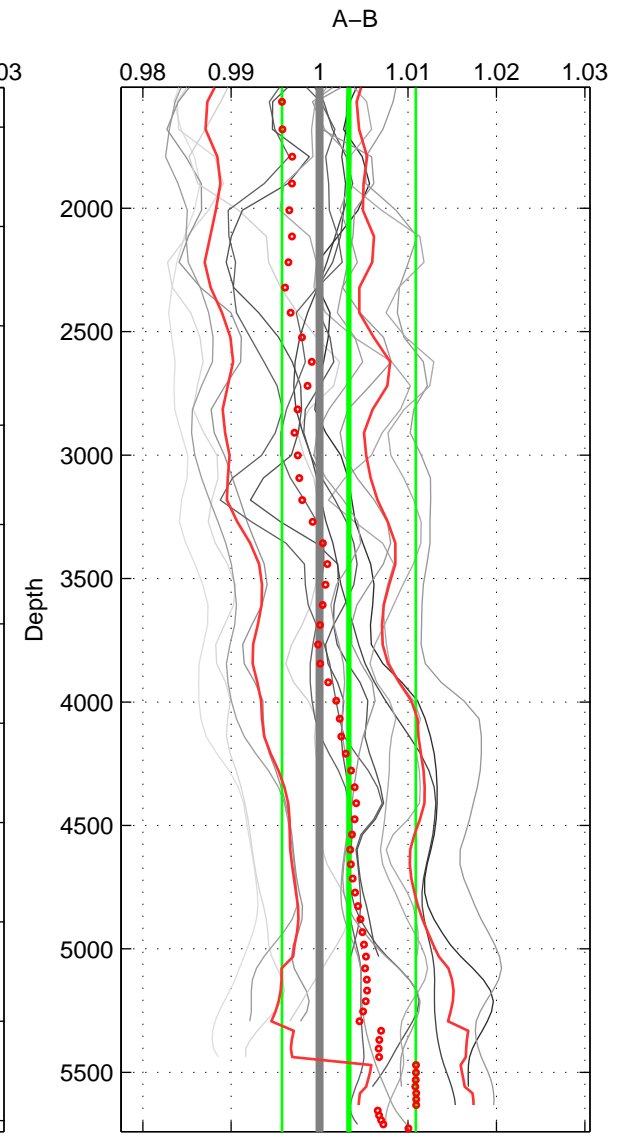

Cruise A (red). Date: Aug 1993 Cruisename: 498-325019930705

Cruise B (blue). Date: Aug 2007 Cruisename: 611-49NZ20070724

*** "Favourite" values are means of spaces 1 2 3.

	Offset	O.StDev	Ratio	R.Stdev	Rating
SIGMA:	0.030	0.274	1.001	0.007	5
THETA:	0.114	0.279	1.003	0.007	5
DEPTH:	0.129	0.279	1.003	0.008	5
FAV.:	0.091	0.277	1.002	0.007	5

Profiles of A: 6
 Profiles of B: 3
 Diff profs : 16
 WMoffset (A-B): 0.030198
 WMoffset stdev: 0.27418
 WMratio (A/B): 1.0008
 WMratio stdev: 0.007034

Quality (1-5): 5

Profiles of A: 6
 Profiles of B: 3
 Diff profs : 16
 WMoffset (A-B): 0.11377
 WMoffset stdev: 0.27921
 WMratio (A/B): 1.0029
 WMratio stdev: 0.0071897

Quality (1-5): 5

Profiles of A: 6
 Profiles of B: 3
 Diff profs : 16
 WMoffset (A-B): 0.12865
 WMoffset stdev: 0.27853
 WMratio (A/B): 1.0033
 WMratio stdev: 0.0075619

Quality (1-5): 5