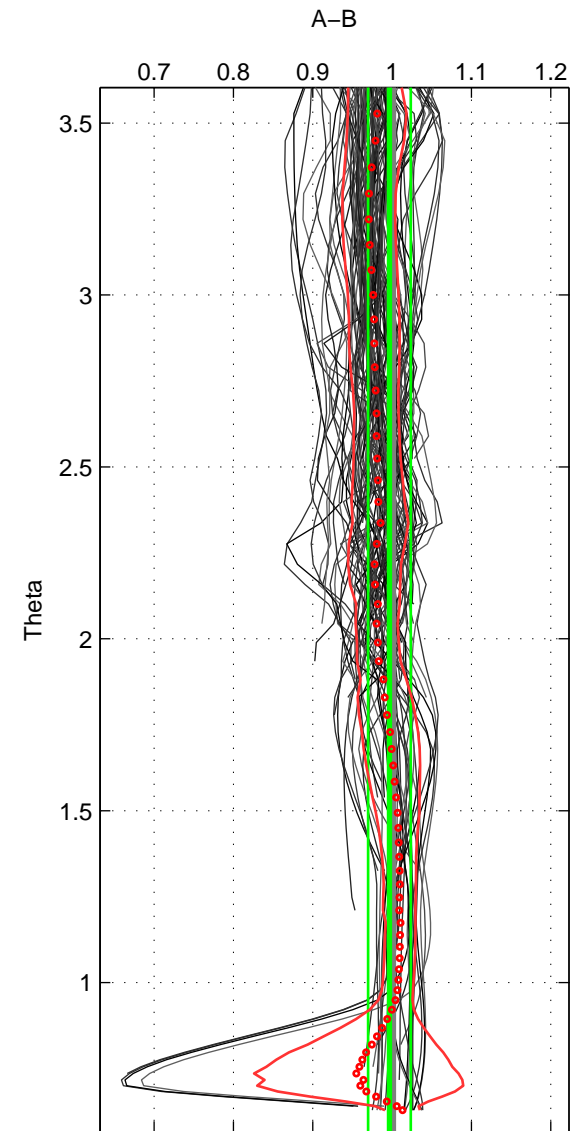

Cruise A (red). Date: Dec 2000 Cruisename: 131-06BE20001128  
 Cruise B (blue). Date: Sep 1995 Cruisename: 269-35LU19950909

\*\*\* "Favourite" values are means of spaces 1 2 3.

|        | Offset | O.StDev | Ratio | R.Stdev | Rating |
|--------|--------|---------|-------|---------|--------|
| SIGMA: | -0.152 | 0.638   | 0.995 | 0.028   | 5      |
| THETA: | -0.109 | 0.621   | 0.997 | 0.027   | 5      |
| DEPTH: | -0.426 | 0.715   | 0.980 | 0.034   | 5      |
| FAV. : | -0.229 | 0.658   | 0.991 | 0.030   | 5      |

Profiles of A: 39  
 Profiles of B: 30  
 Diff profs : 98  
 WMoffset (A-B): -0.15155  
 WMoffset stdev: 0.63829  
 WMratio (A/B): 0.9952  
 WMratio stdev: 0.027966

Quality (1-5): 5

Profiles of A: 39  
 Profiles of B: 30  
 Diff profs : 98  
 WMoffset (A-B): -0.10936  
 WMoffset stdev: 0.62119  
 WMratio (A/B): 0.99672  
 WMratio stdev: 0.02696

Quality (1-5): 5

Profiles of A: 39  
 Profiles of B: 30  
 Diff profs : 98  
 WMoffset (A-B): -0.42574  
 WMoffset stdev: 0.71544  
 WMratio (A/B): 0.98036  
 WMratio stdev: 0.033676

Quality (1-5): 5