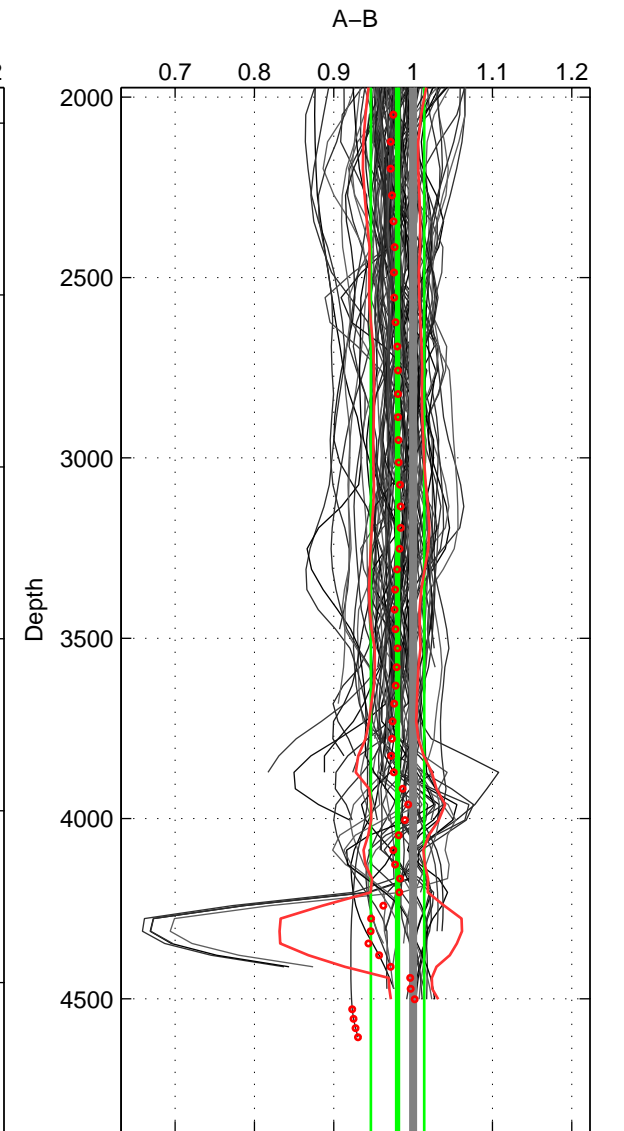

Cruise A (red). Date: Dec 2000 Cruisename: 131-06BE20001128  
 Cruise B (blue). Date: Sep 1995 Cruisename: 269-35LU19950909

\*\*\* "Favourite" values are means of spaces 1 2 3.

|        | Offset | O.StDev | Ratio | R.Stdev | Rating |
|--------|--------|---------|-------|---------|--------|
| SIGMA: | -0.152 | 0.638   | 0.995 | 0.028   | 5      |
| THETA: | -0.109 | 0.621   | 0.997 | 0.027   | 5      |
| DEPTH: | -0.426 | 0.715   | 0.980 | 0.034   | 5      |
| FAV. : | -0.229 | 0.658   | 0.991 | 0.030   | 5      |

Profiles of A: 39  
 Profiles of B: 30  
 Diff profs : 98  
 WMoffset (A-B): -0.15155  
 WMoffset stdev: 0.63829  
 WMratio (A/B): 0.9952  
 WMratio stdev: 0.027966

Quality (1-5): 5

Profiles of A: 39  
 Profiles of B: 30  
 Diff profs : 98  
 WMoffset (A-B): -0.10936  
 WMoffset stdev: 0.62119  
 WMratio (A/B): 0.99672  
 WMratio stdev: 0.02696

Quality (1-5): 5

Profiles of A: 39  
 Profiles of B: 30  
 Diff profs : 98  
 WMoffset (A-B): -0.42574  
 WMoffset stdev: 0.71544  
 WMratio (A/B): 0.98036  
 WMratio stdev: 0.033676

Quality (1-5): 5