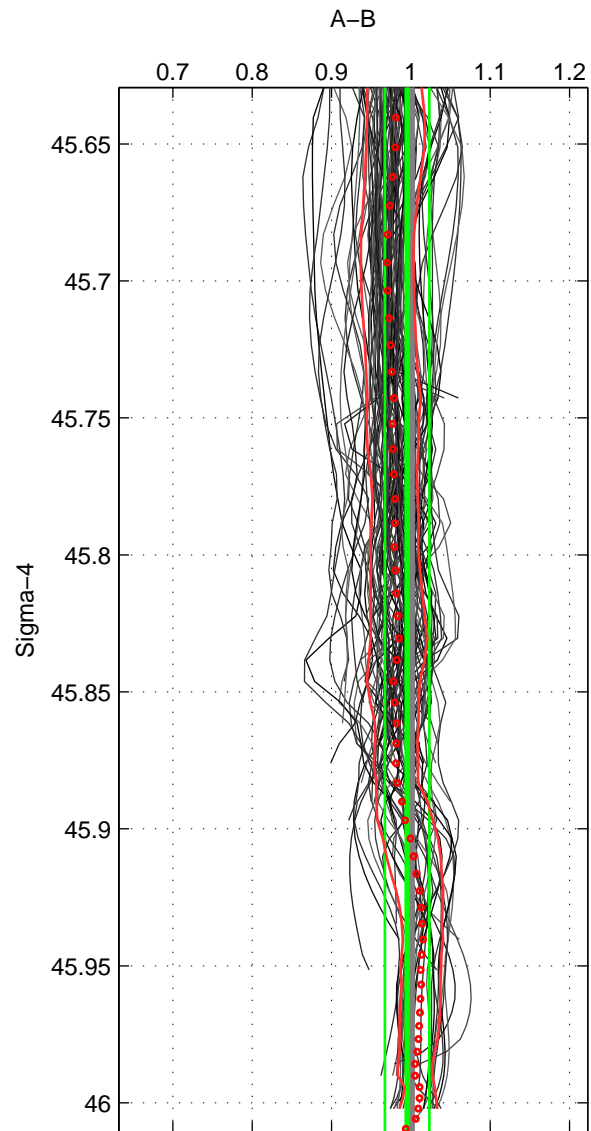

Cruise A (red). Date: Dec 2000 Cruisename: 131-06BE20001128  
 Cruise B (blue). Date: Sep 1995 Cruisename: 269-35LU19950909

\*\*\* "Favourite" values are means of spaces 1 2 3.

|        | Offset | O.StDev | Ratio | R.Stdev | Rating |
|--------|--------|---------|-------|---------|--------|
| SIGMA: | -0.152 | 0.638   | 0.995 | 0.028   | 5      |
| THETA: | -0.109 | 0.621   | 0.997 | 0.027   | 5      |
| DEPTH: | -0.426 | 0.715   | 0.980 | 0.034   | 5      |
| FAV. : | -0.229 | 0.658   | 0.991 | 0.030   | 5      |

Profiles of A: 39  
 Profiles of B: 30  
 Diff profs : 98  
 WMoffset (A-B): -0.15155  
 WMoffset stdev: 0.63829  
 WMratio (A/B): 0.9952  
 WMratio stdev: 0.027966

Quality (1-5): 5

Profiles of A: 39  
 Profiles of B: 30  
 Diff profs : 98  
 WMoffset (A-B): -0.10936  
 WMoffset stdev: 0.62119  
 WMratio (A/B): 0.99672  
 WMratio stdev: 0.02696

Quality (1-5): 5

Profiles of A: 39  
 Profiles of B: 30  
 Diff profs : 98  
 WMoffset (A-B): -0.42574  
 WMoffset stdev: 0.71544  
 WMratio (A/B): 0.98036  
 WMratio stdev: 0.033676

Quality (1-5): 5